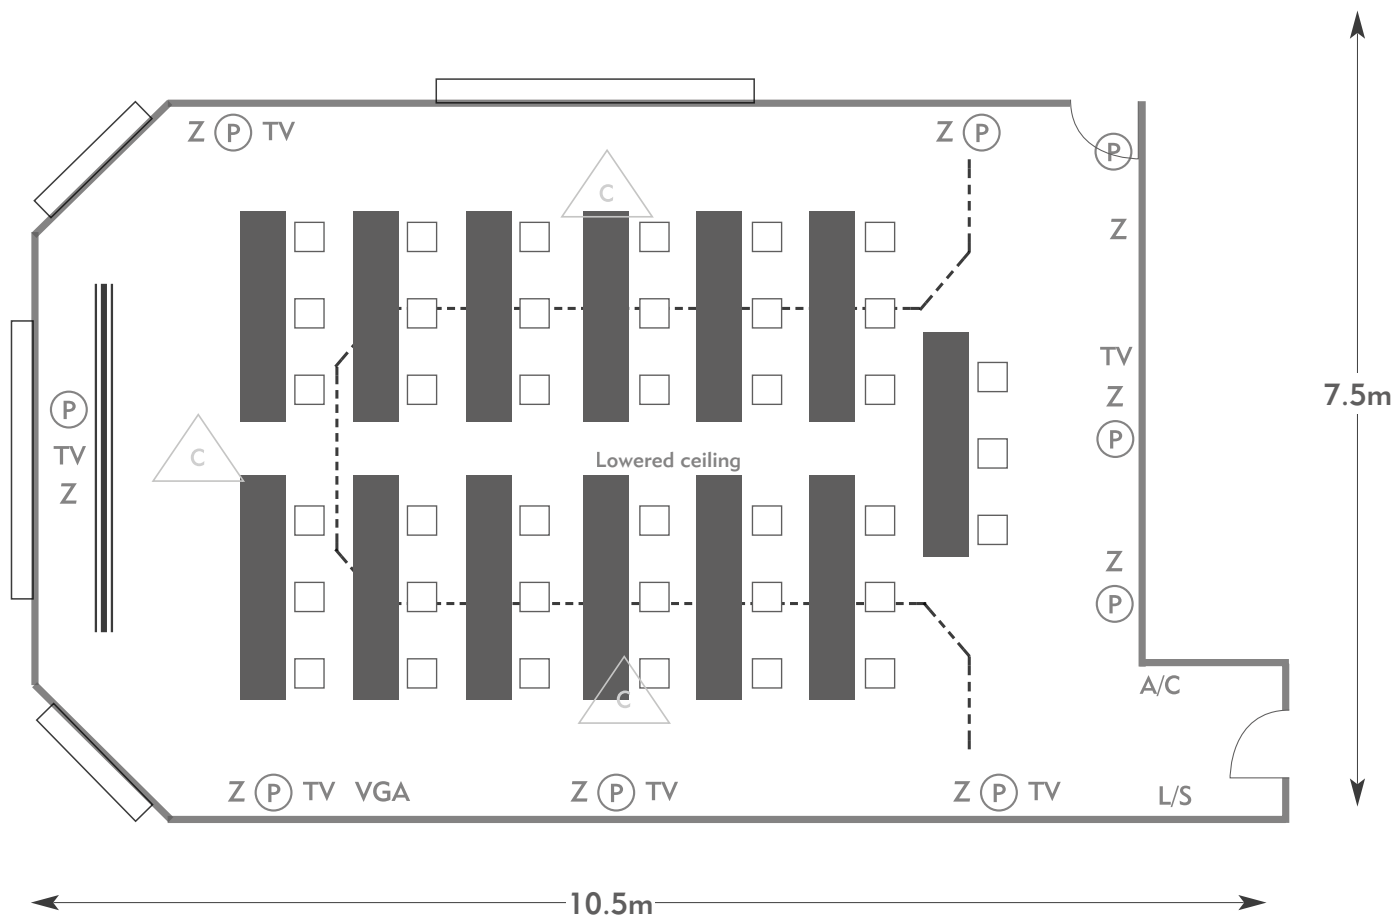

### KEY:

Z = 13 Amp Sockets

32A = 32 AMP Single Phase

(P) = Phone Point

I = ISDN line

TV = T. V. Socket

L/S = Light Switch

(C) (L) = Chandelier / Ceiling light