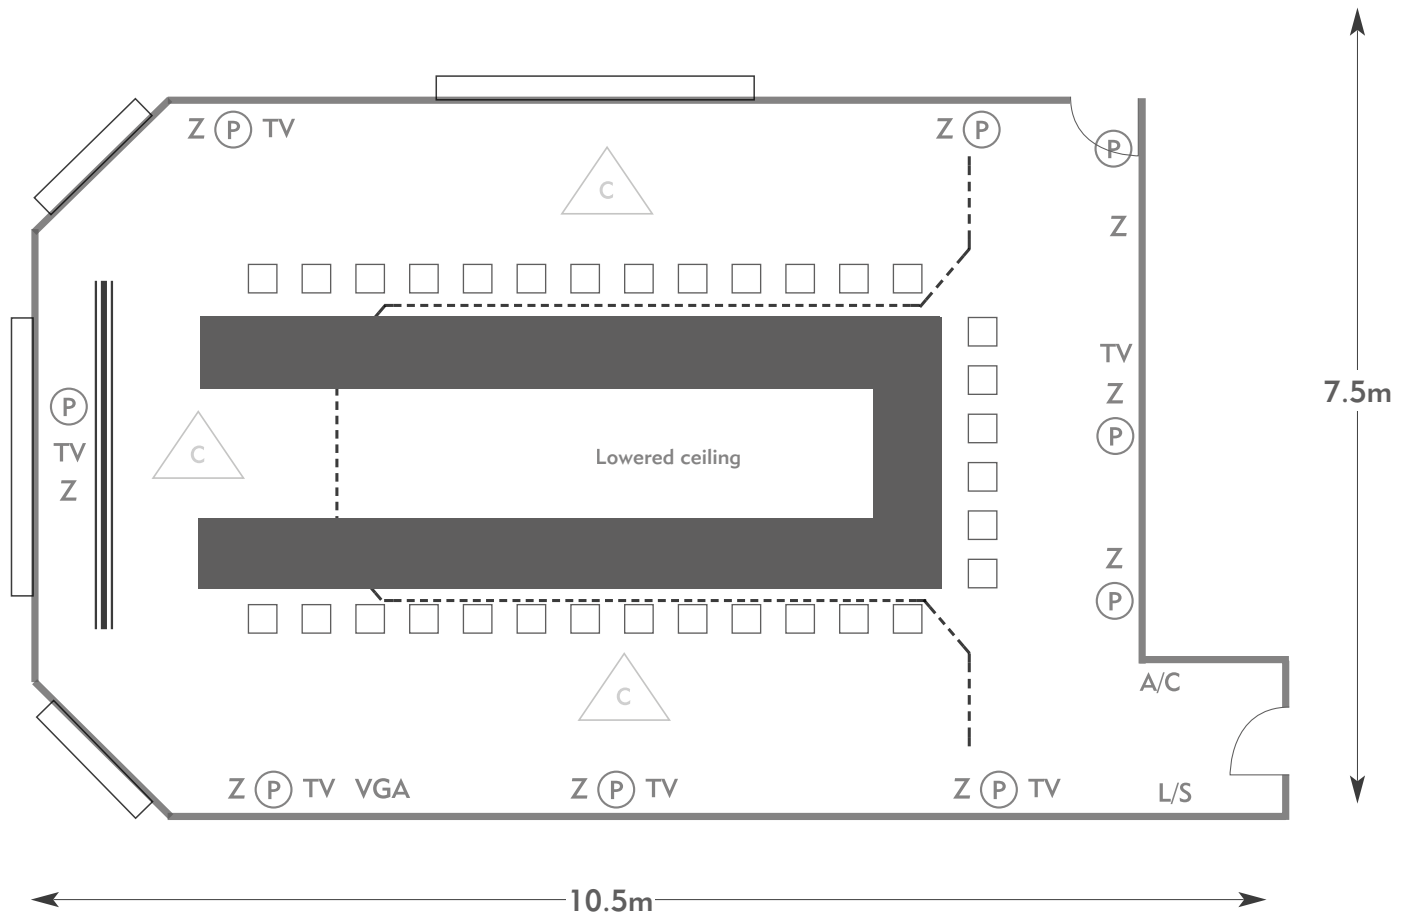

### KEY:

- Z = 13 Amp Sockets
- 32A = 32 AMP Single Phase
- (P) = Phone Point
- I = ISDN line

- TV = T. V. Socket
- L/S = Light Switch
- (C) (L) = Chandelier / Ceiling light
- ≡ = Screen
- A/C = Heating / Aircon