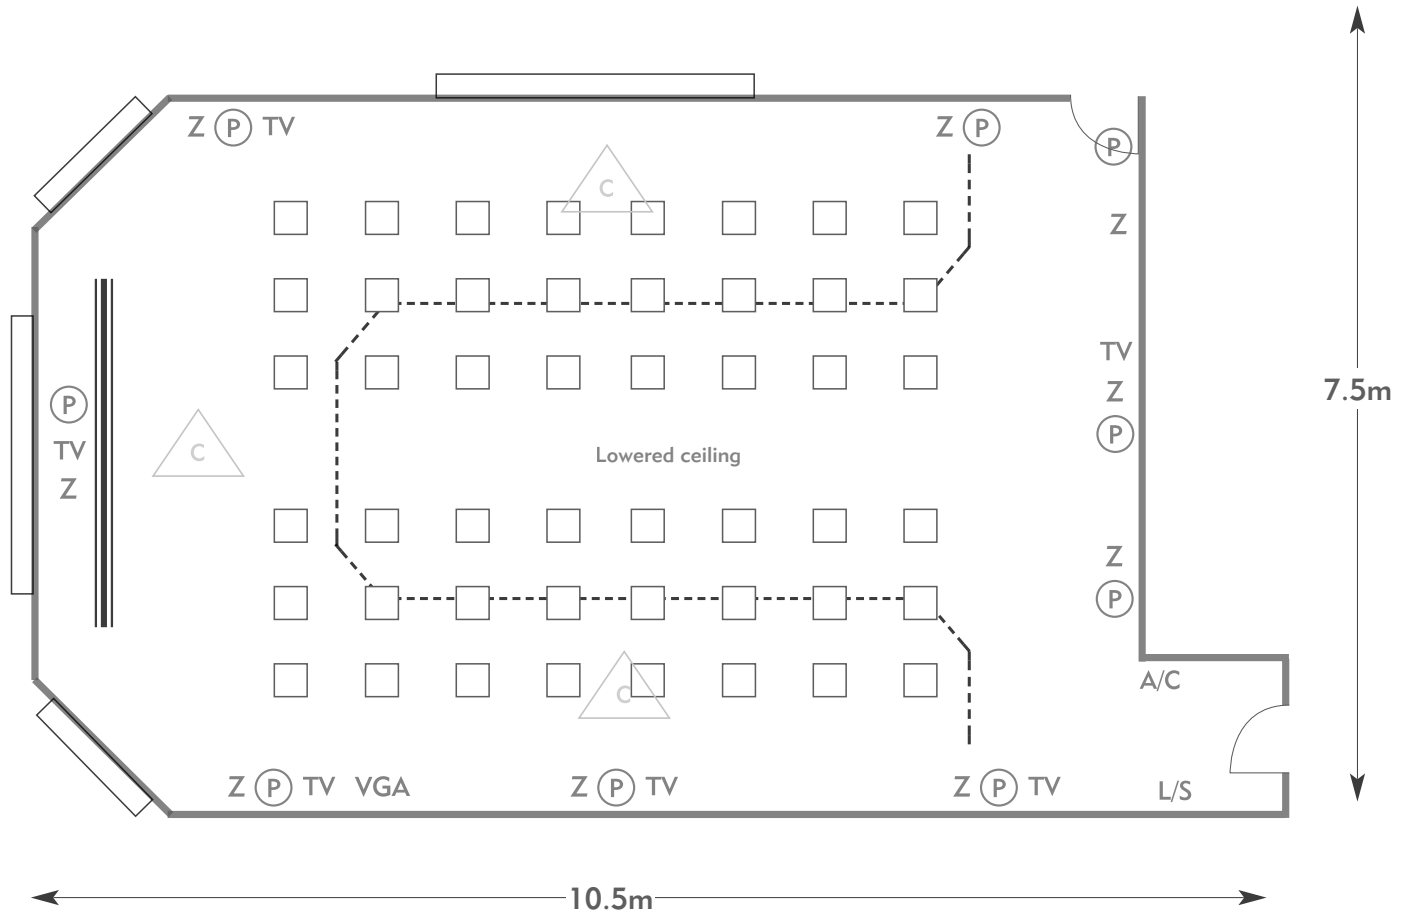

### KEY:

- Z = 13 Amp Sockets
- 32A = 32 AMP Single Phase
- (P) = Phone Point
- I = ISDN line

- TV = T. V. Socket
- L/S = Light Switch
- (C) (L) = Chandelier / Ceiling light
- ≡ = Screen
- A/C = Heating / Aircon