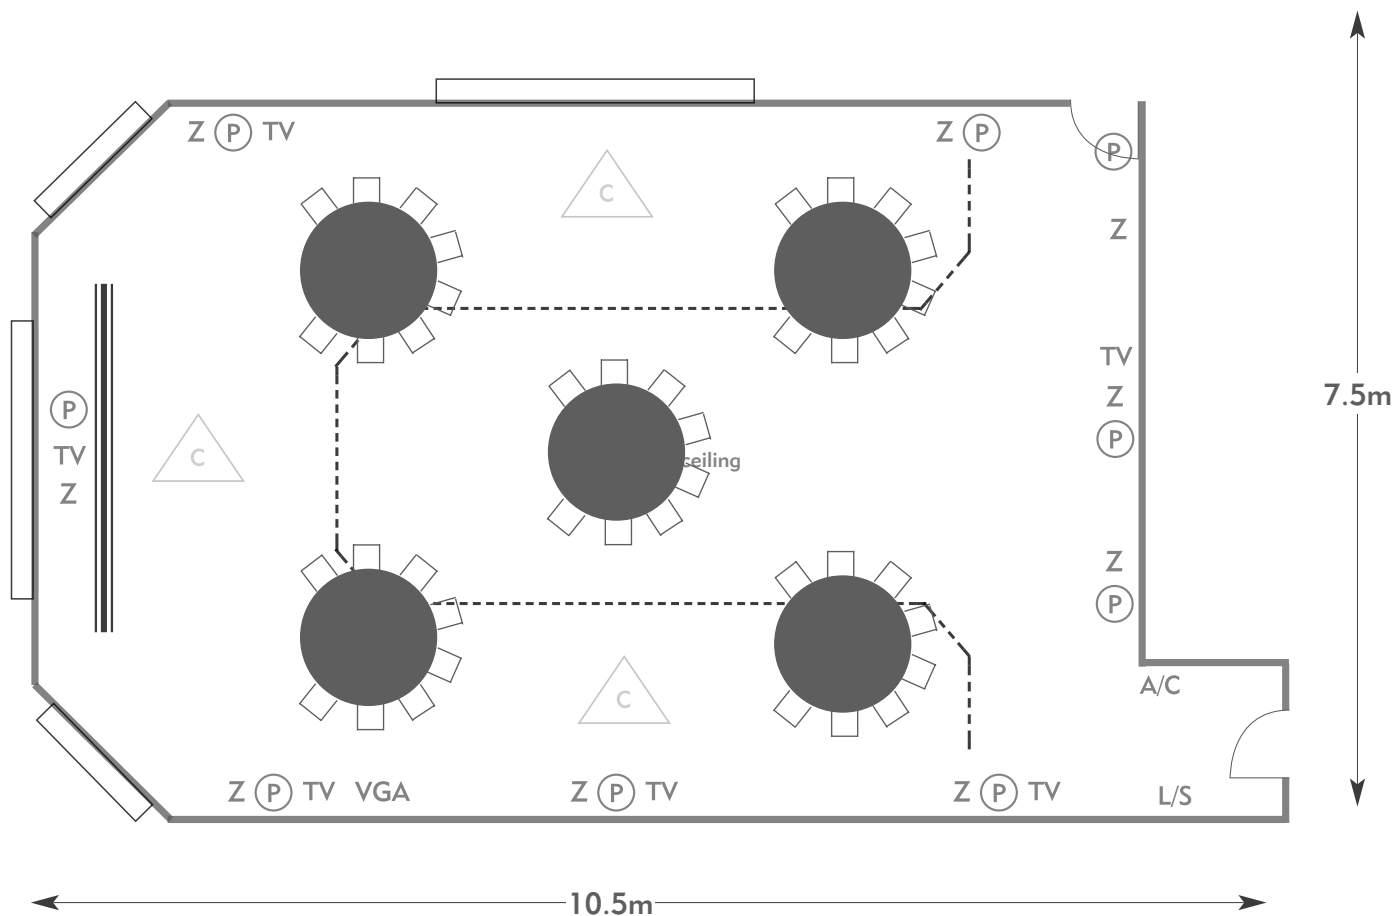

## The Buckingham Suite

Room plan: Cabaret

Capacity: 40 people

PENNYHILL PARK

AN EXCLUSIVE HOTEL & SPA

### KEY:

- Z = 13 Amp Sockets
- 32A = 32 AMP Single Phase
- (P) = Phone Point
- I = ISDN line

- TV = T. V. Socket
- L/S = Light Switch
- (C) (L) = Chandelier / Ceiling light
- ≡ = Screen
- A/C = Heating / Aircon