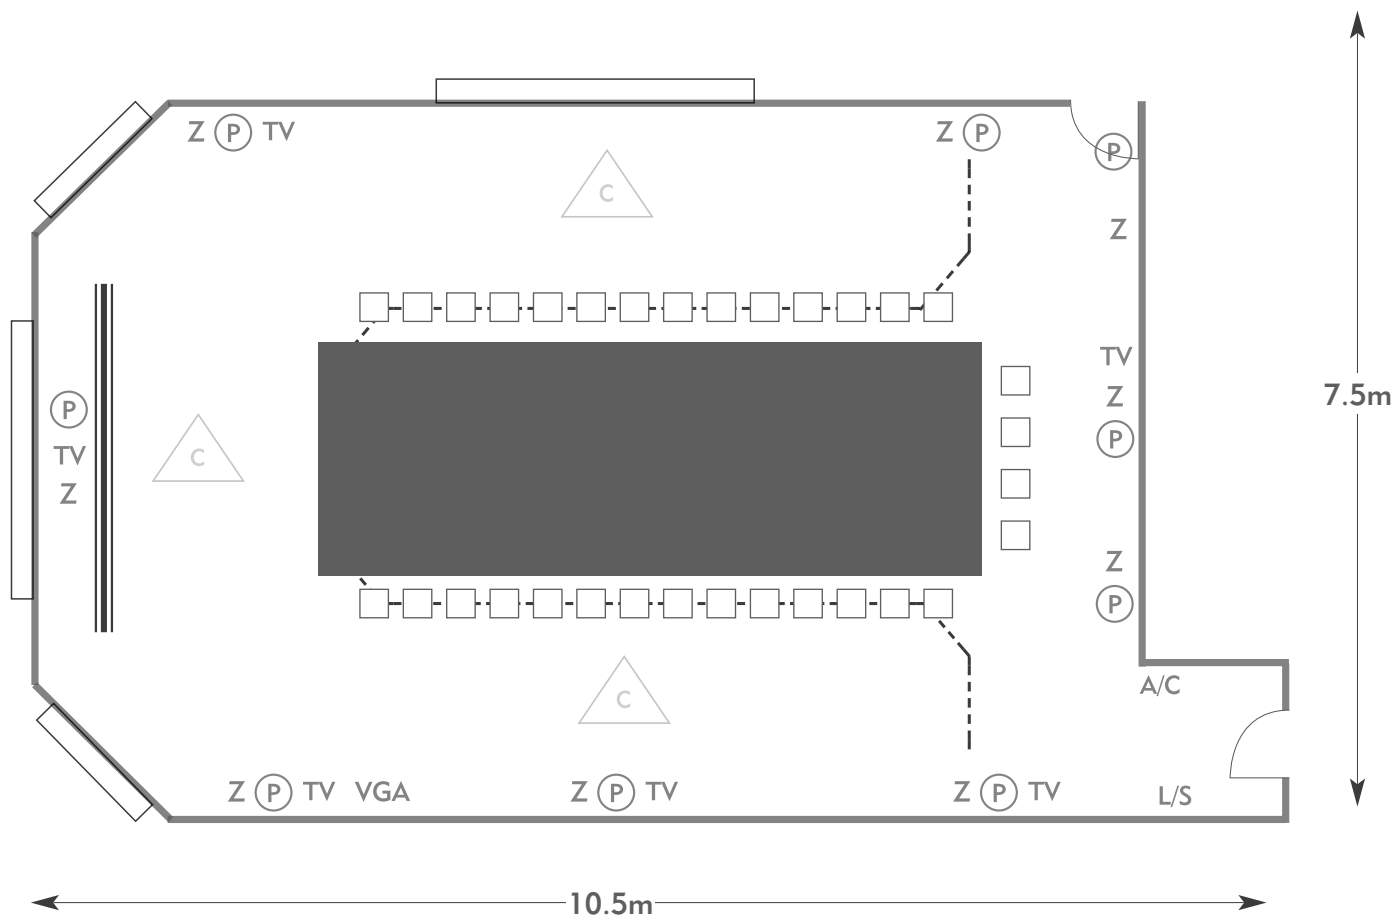

### KEY:

- Z = 13 Amp Sockets
- 32A = 32 AMP Single Phase
- (P) = Phone Point
- I = ISDN line

- TV = T. V. Socket
- L/S = Light Switch
- (C) (L) = Chandelier / Ceiling light
- ≡ = Screen
- A/C = Heating / Aircon