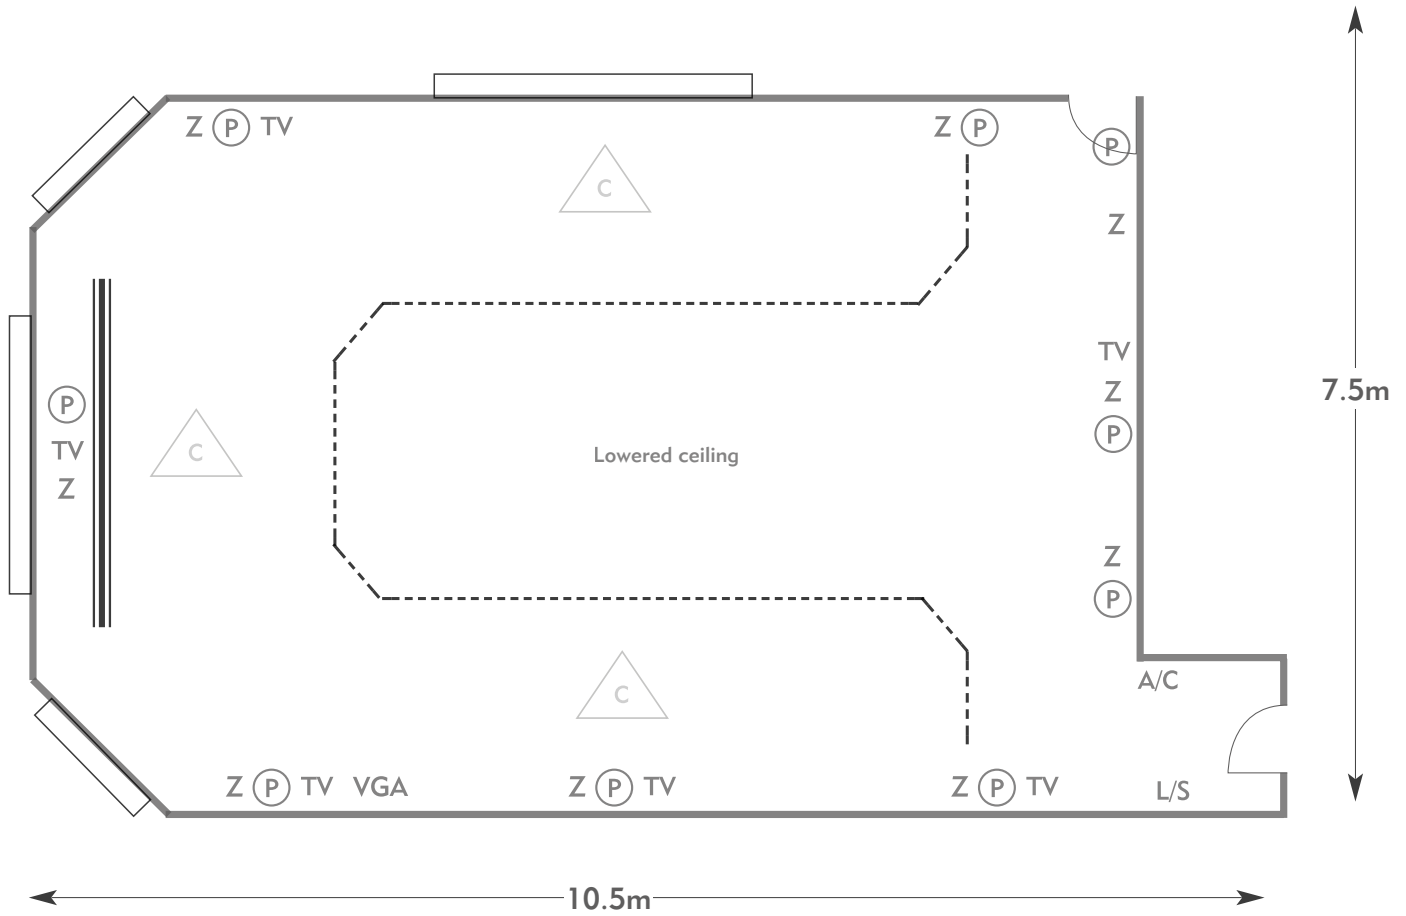

### KEY:

- Z** = 13 Amp Sockets
- 32A** = 32 AMP Single Phase
- (P)** = Phone Point
- I** = ISDN line
- TV** = T. V. Socket
- L/S** = Light Switch
- (C) (L)** = Chandelier / Ceiling light
- |||** = Screen
- A/C** = Heating / Aircon