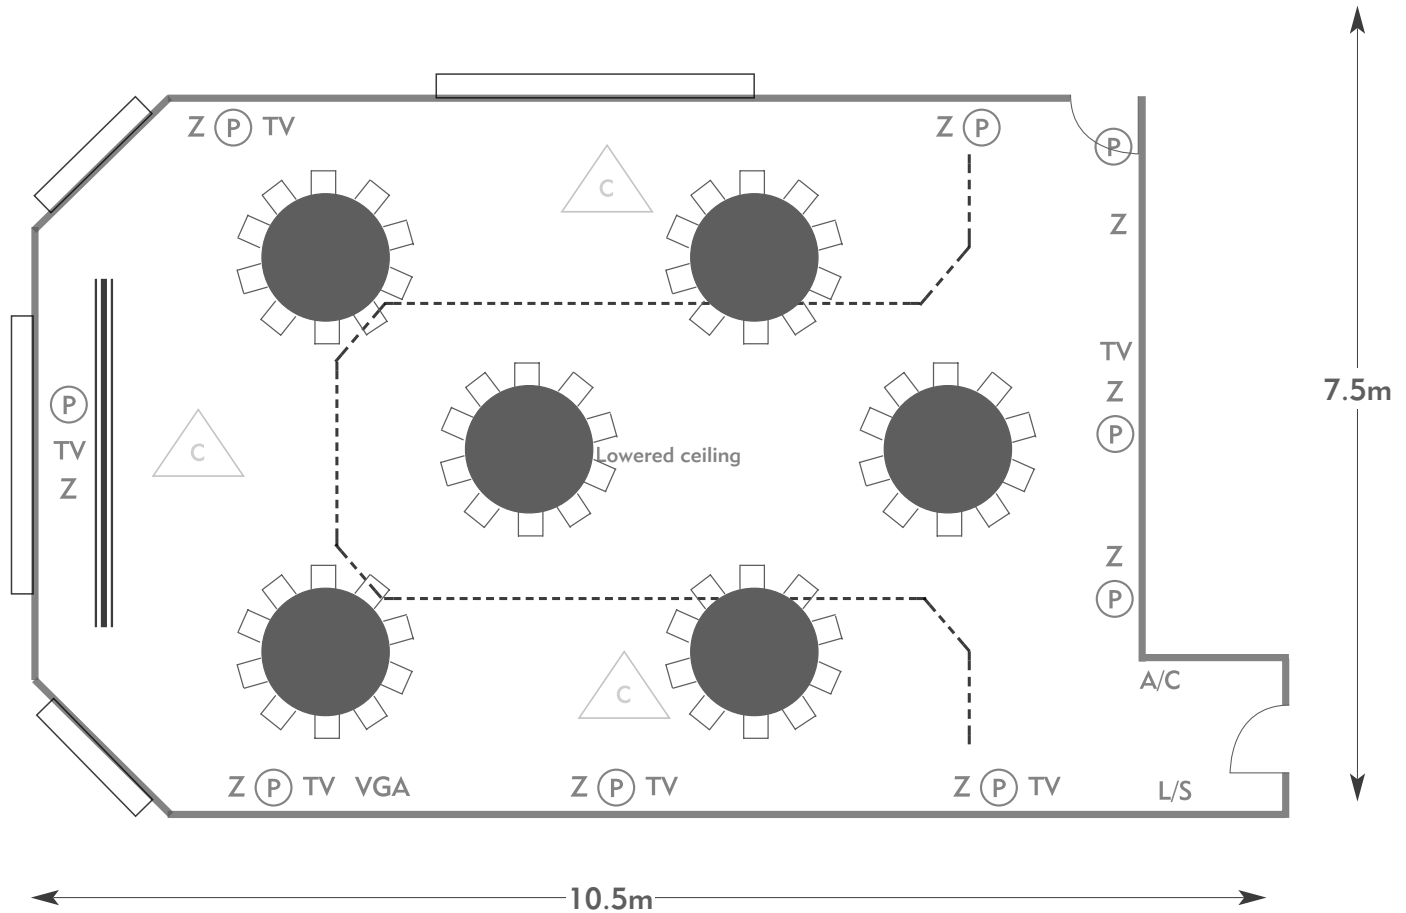

## The Buckingham Suite

Room plan: Rounds for dinner

Capacity: 60 people

PENNYHILL PARK  
AN EXCLUSIVE HOTEL & SPA