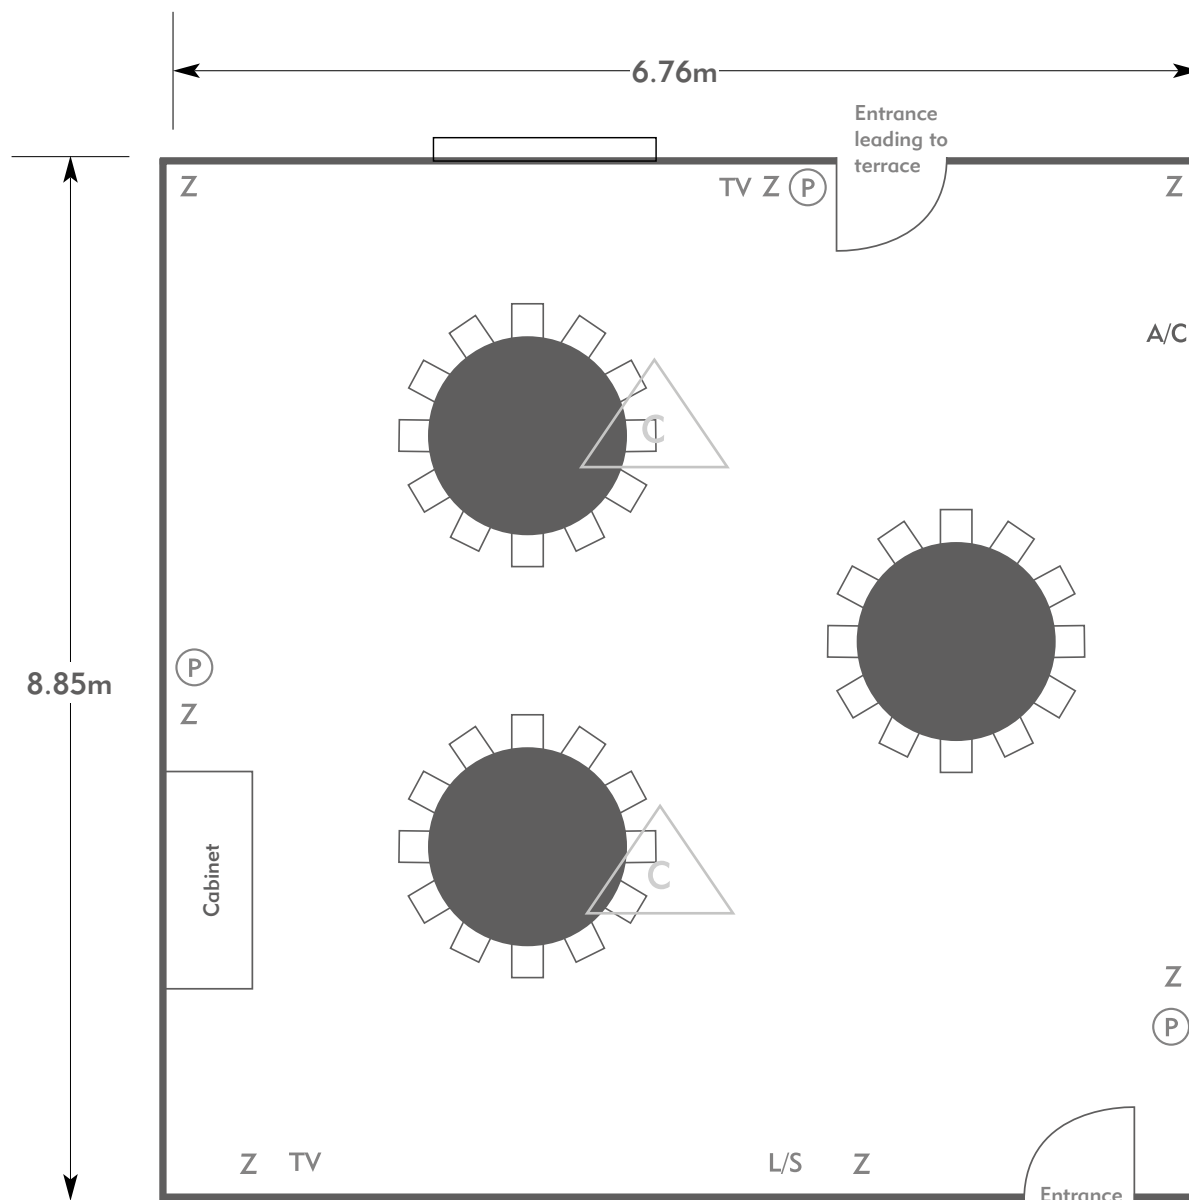

## The Hampton Suite

Room plan: Rounds for dinner

Capacity: 36 people

PENNYHILL PARK

AN EXCLUSIVE HOTEL & SPA