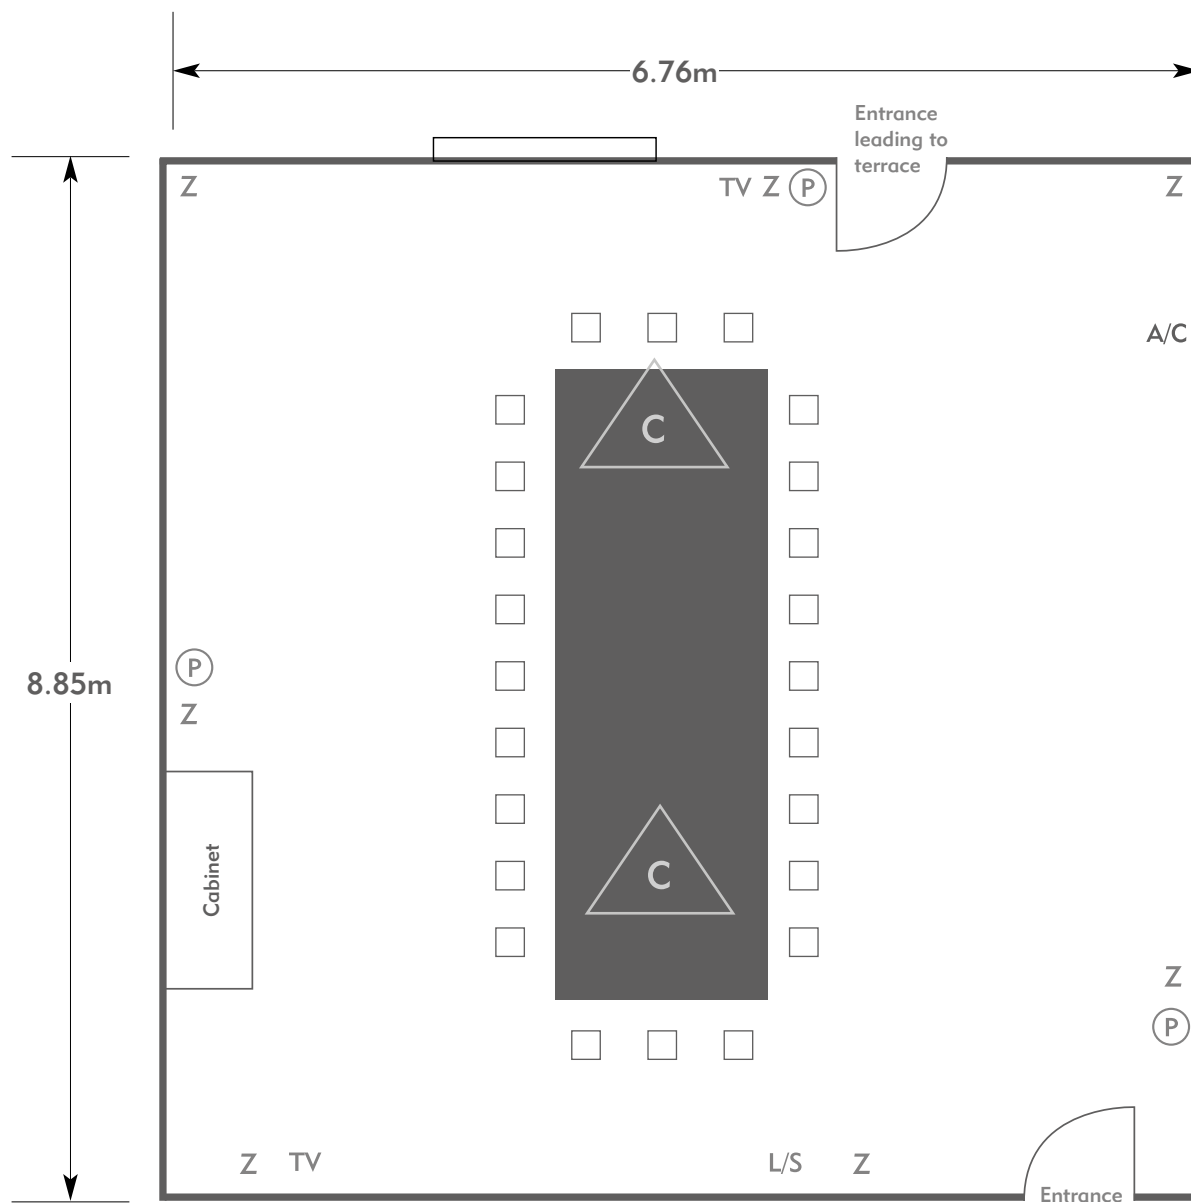

## The Hampton Suite

Room plan: Boardroom

Capacity: 24 people

PENNYHILL PARK

AN EXCLUSIVE HOTEL & SPA