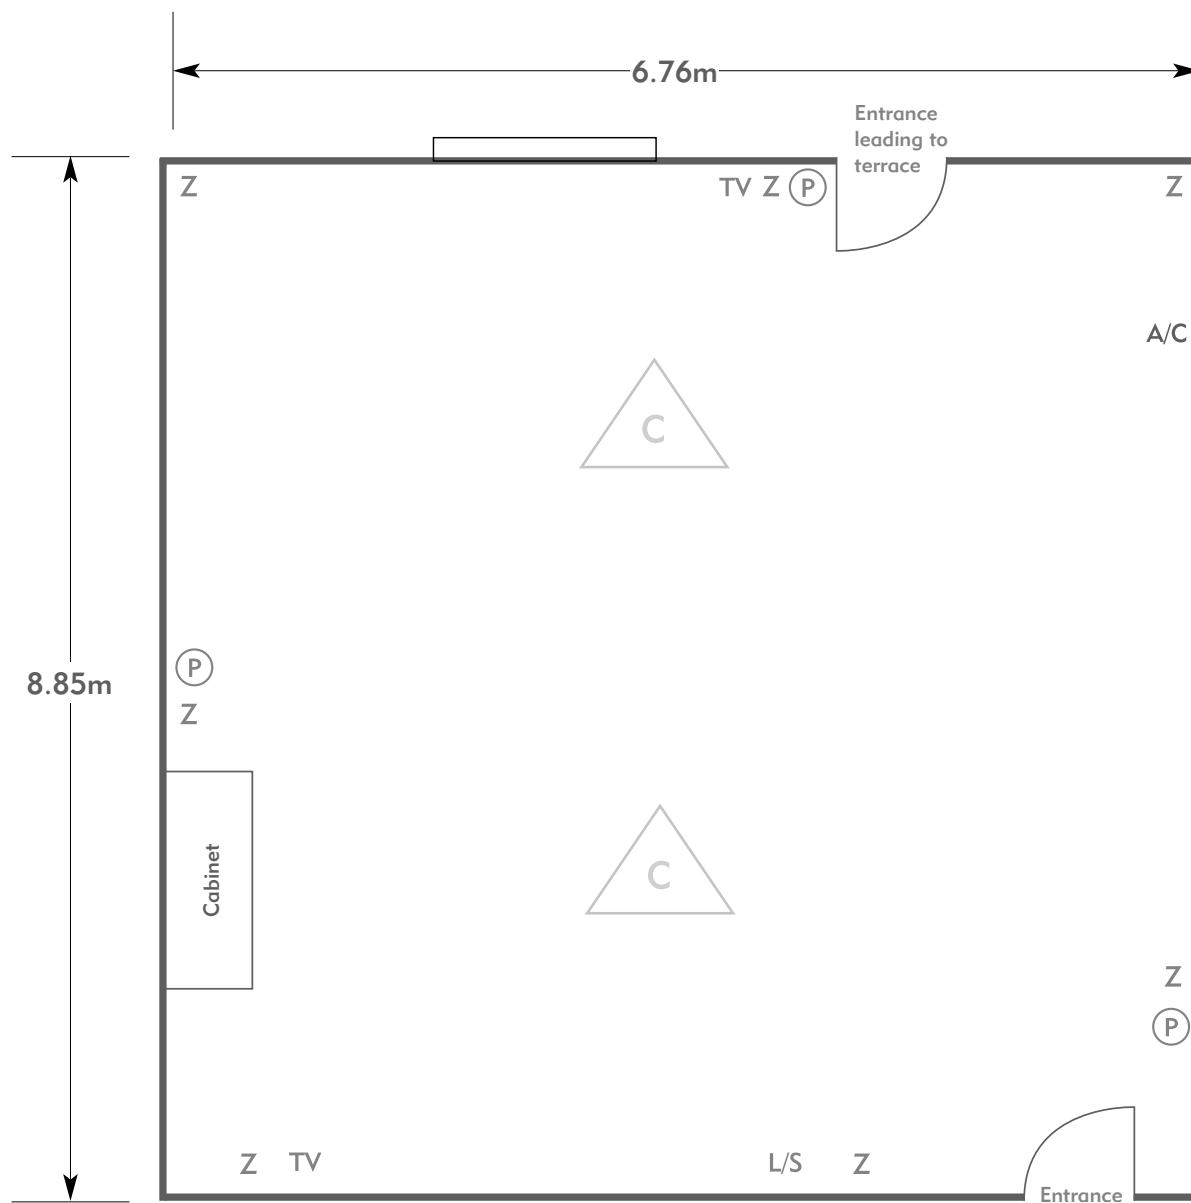

### KEY:

Z = 13 Amp Sockets

32A = 32 AMP Single Phase

(P) = Phone Point

I = ISDN line

TV = T. V. Socket

L/S = Light Switch

(C) (L) = Chandelier / Ceiling light