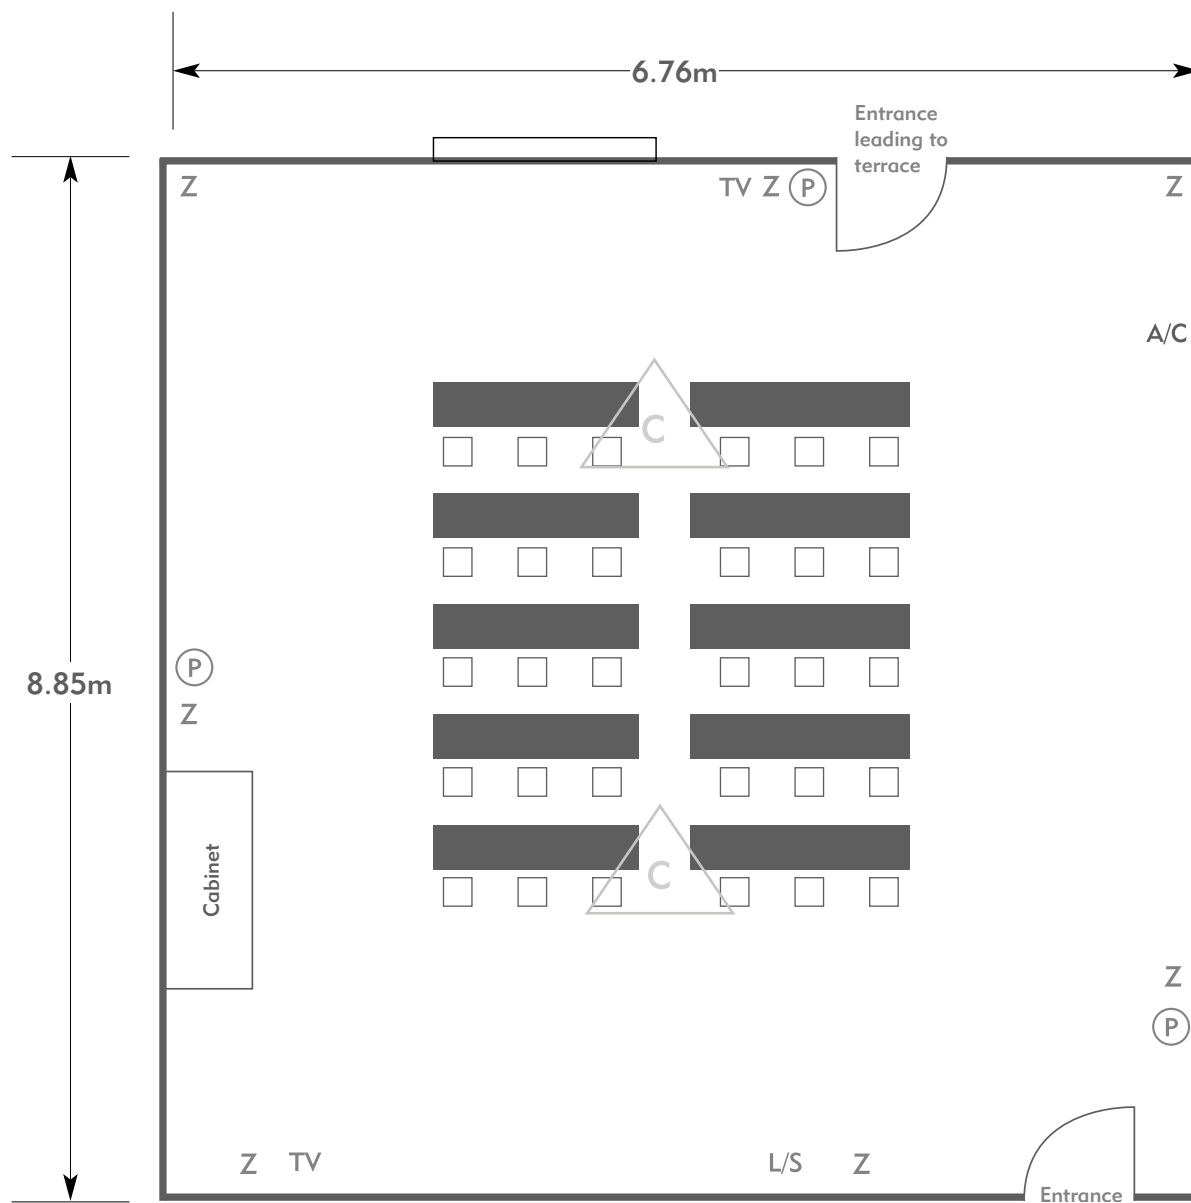

## The Hampton Suite

Room plan: Classroom

Capacity: 32 people

PENNYHILL PARK

AN EXCLUSIVE HOTEL & SPA