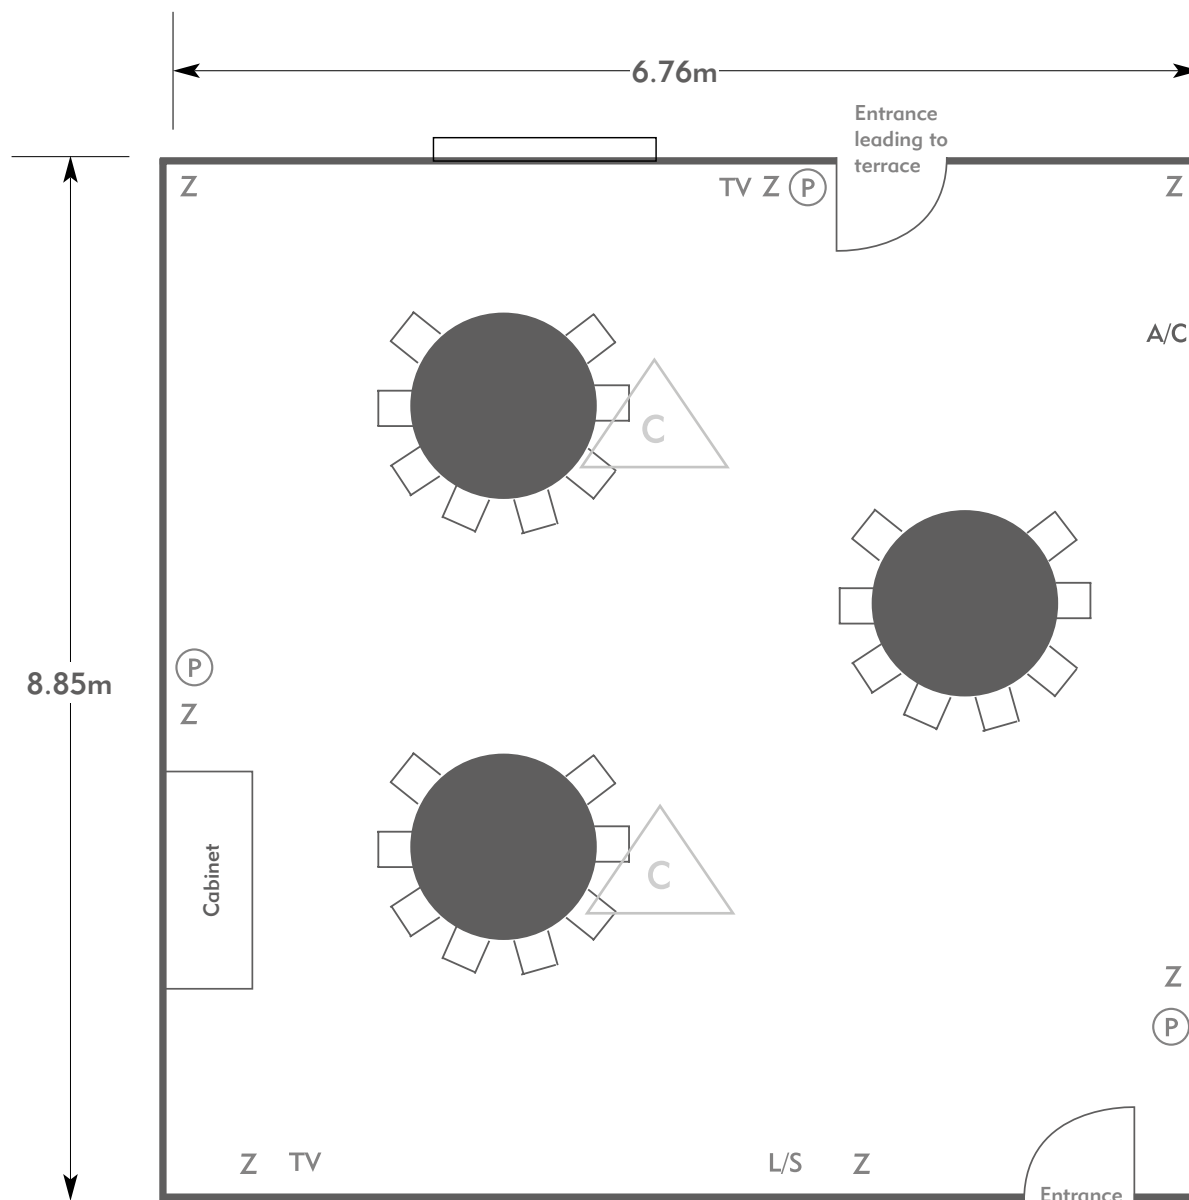

## The Hampton Suite

Room plan: Cabaret

Capacity: 24 people

PENNYHILL PARK

AN EXCLUSIVE HOTEL & SPA