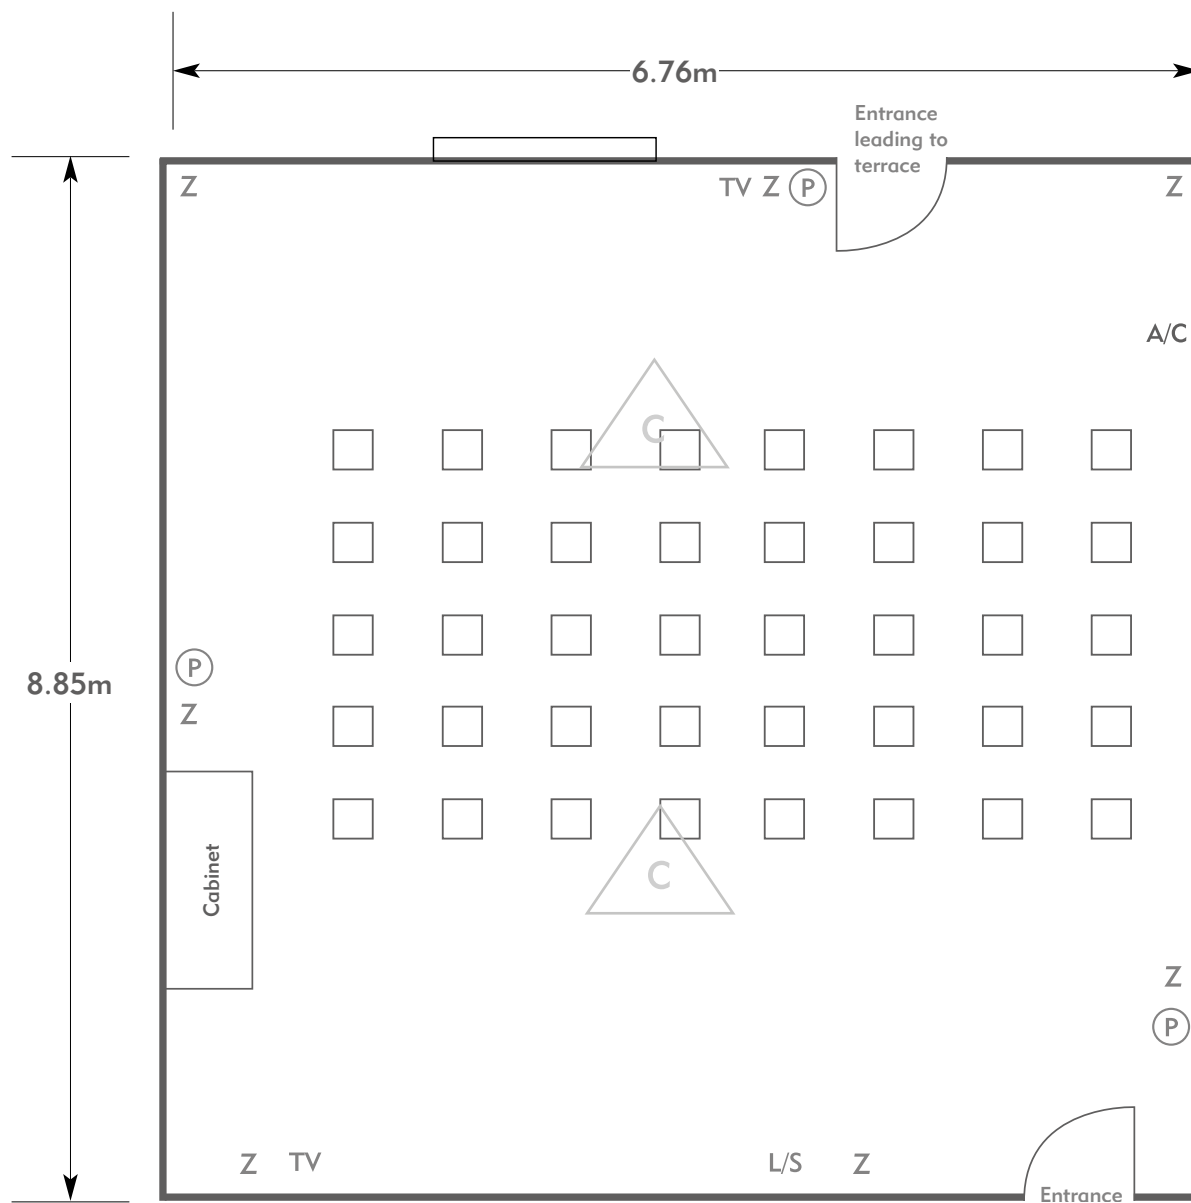

## The Hampton Suite

Room plan: Theatre

Capacity: 40 people

PENNYHILL PARK

AN EXCLUSIVE HOTEL & SPA