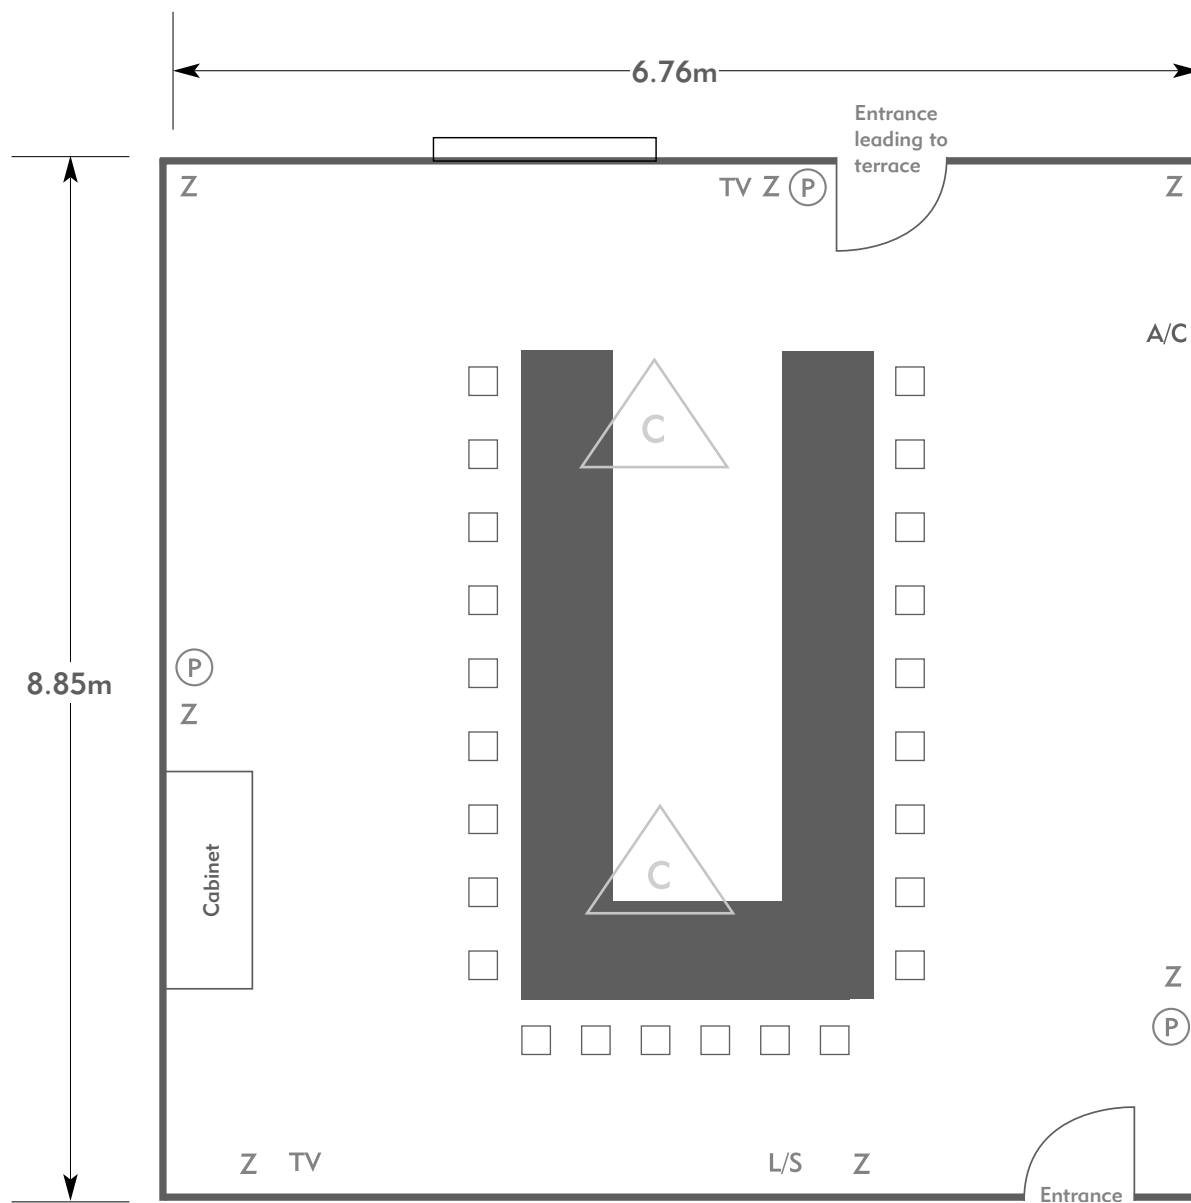

## The Hampton Suite

Room plan: U-shape

Capacity: 24 people

PENNYHILL PARK

AN EXCLUSIVE HOTEL & SPA