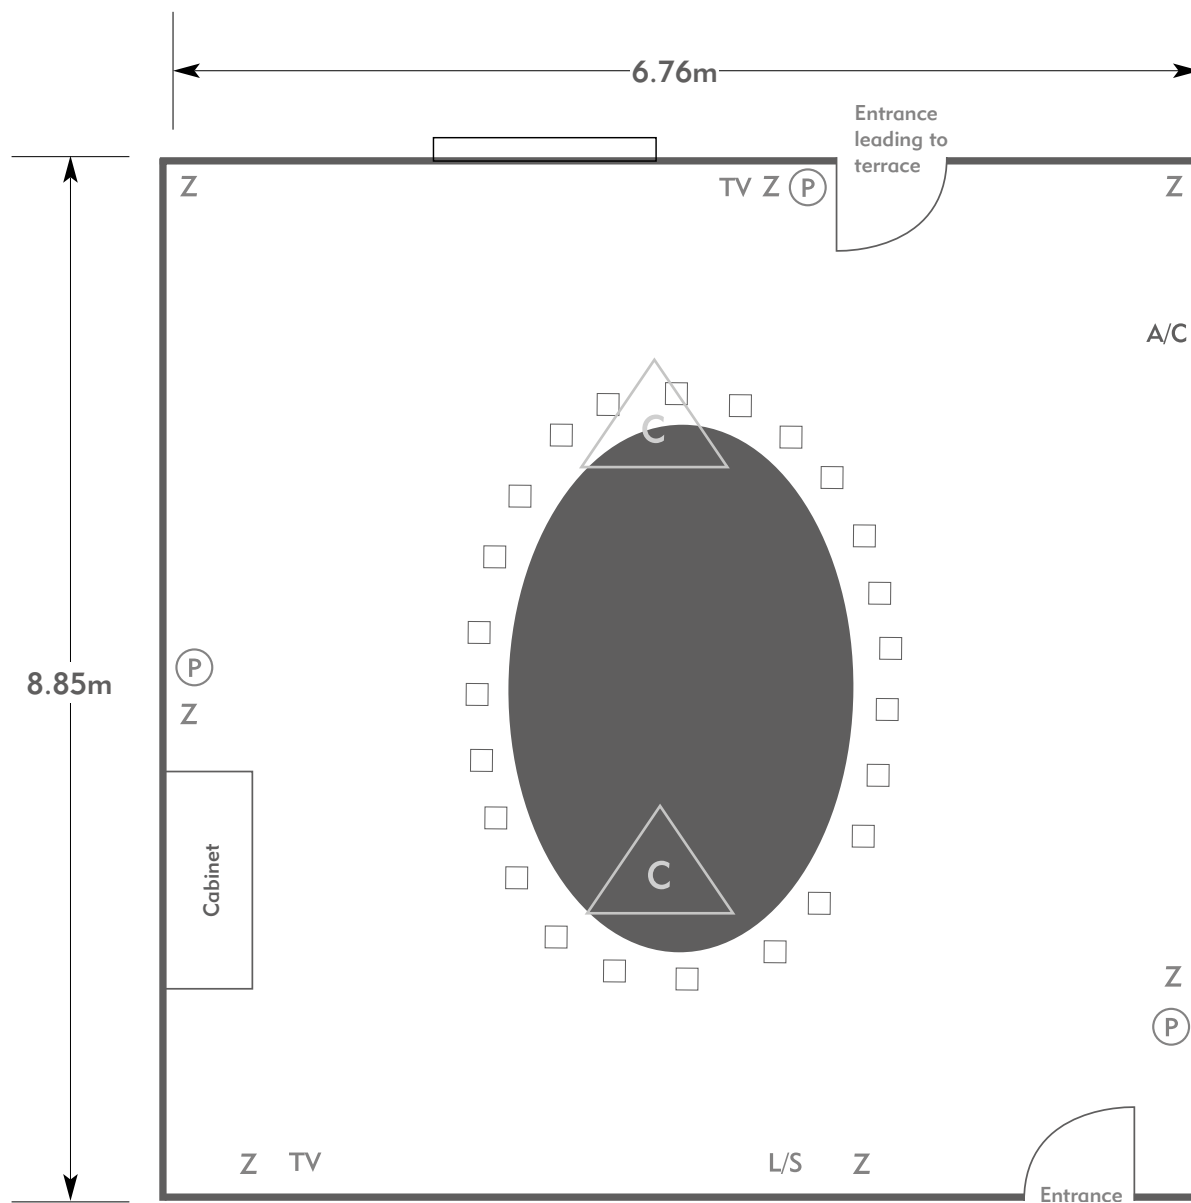

PENNYHILL PARK

The Hampton Suite

Room plan: Oval
Capacity: 24 people

PENNYHILL PARK
AN EXCLUSIVE HOTEL & SPA

KEY:

- Z = 13 Amp Sockets
- 32A = 32 AMP Single Phase
- (P) = Phone Point
- I = ISDN line

- TV = T. V. Socket
- L/S = Light Switch
- (C) (L) = Chandelier / Ceiling light
- ==== = Screen
- A/C = Heating / Aircon

To book your meeting or event,
call **01276 478476** or email
groupsales@exclusive.co.uk