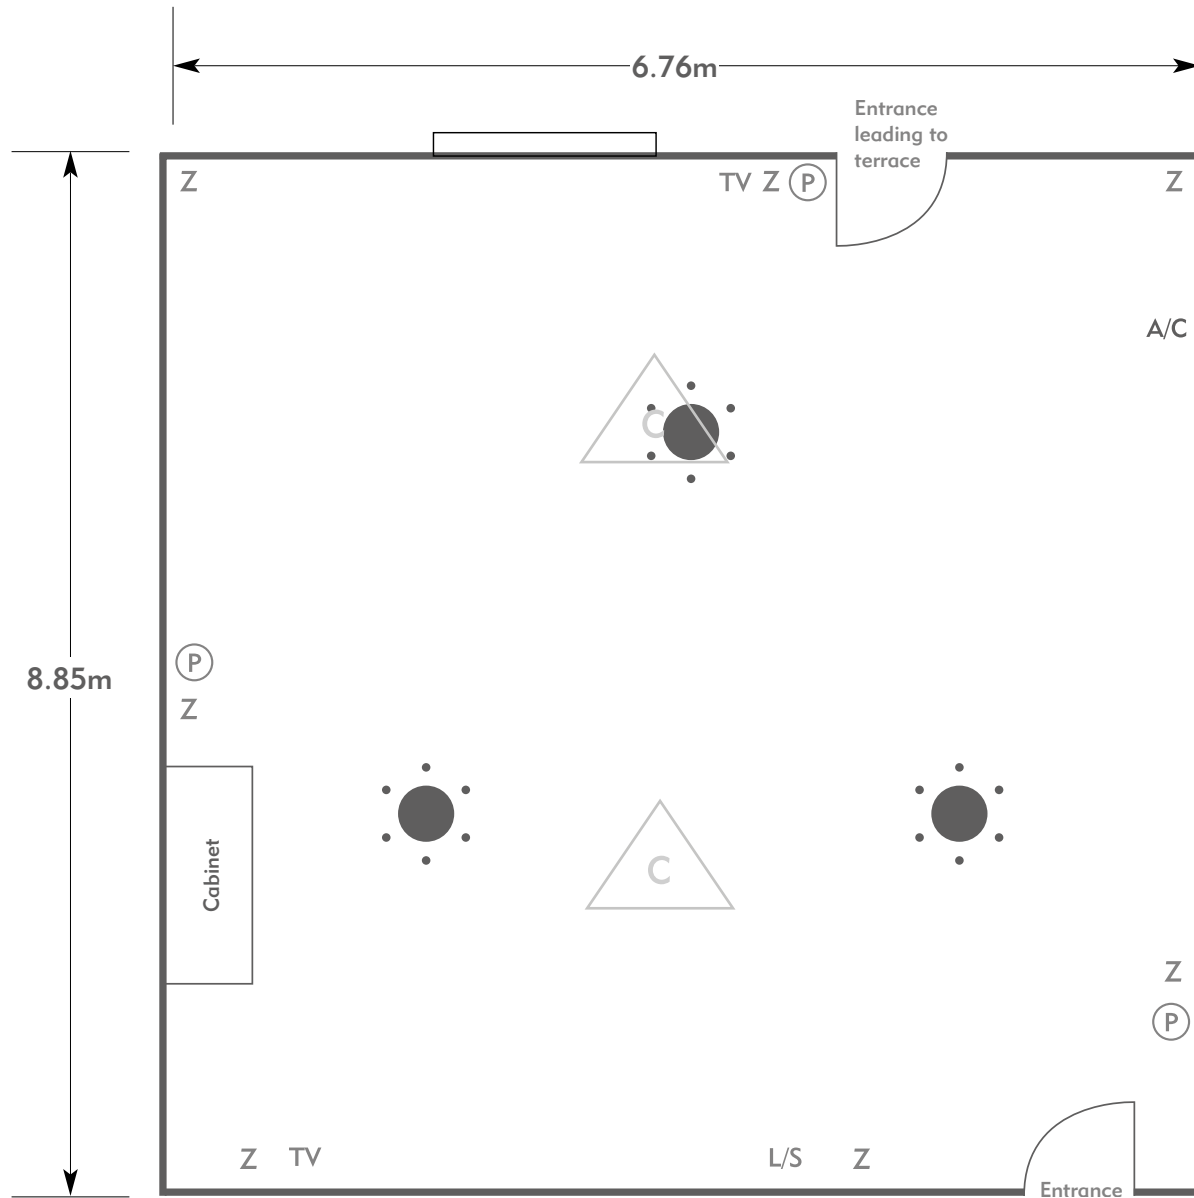

### KEY:

Z = 13 Amp Sockets

32A = 32 AMP Single Phase

(P) = Phone Point

I = ISDN line

TV = T. V. Socket

L/S = Light Switch

(C) (L) = Chandelier / Ceiling light