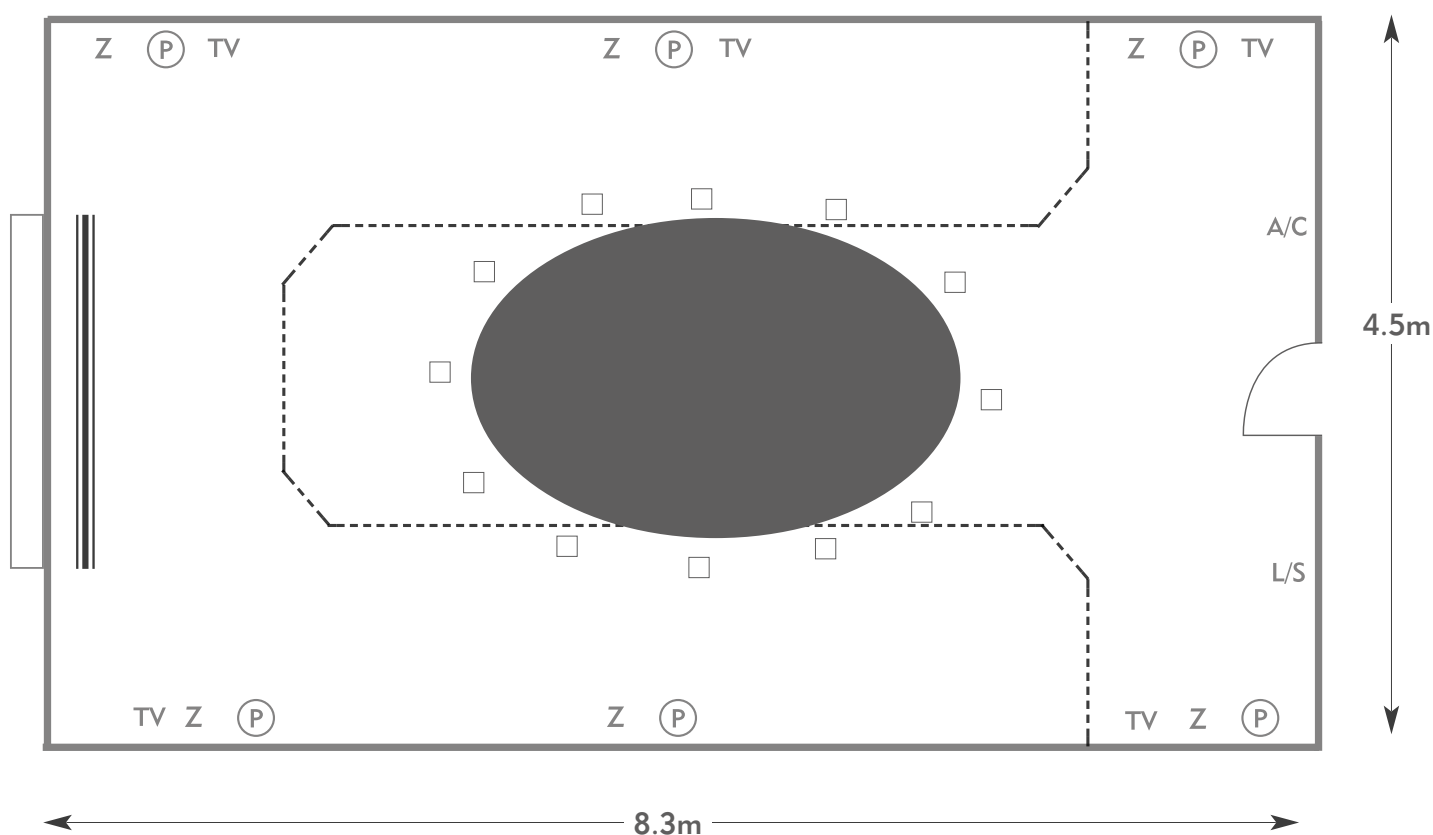

- TV = T. V. Socket
- L/S = Light Switch
- (C) (L) = Chandelier / Ceiling light
- ≡ = Screen
- A/C = Heating / Aircon

Diagrams are not to scale, layouts are representative.

To book your meeting or event,
call **01276 478476** or email
groupsales@exclusive.co.uk

PENNYHILL PARK

The Highgrove Suite

Room plan: Oval
Capacity: 12 people

PENNYHILL PARK
AN EXCLUSIVE HOTEL & SPA

KEY:

- Z = 13 Amp Sockets
- 32A = 32 AMP Single Phase
- (P) = Phone Point
- I = ISDN line

- TV = T. V. Socket
- L/S = Light Switch
- (C) (L) = Chandelier / Ceiling light
- ≡ = Screen
- A/C = Heating / Aircon