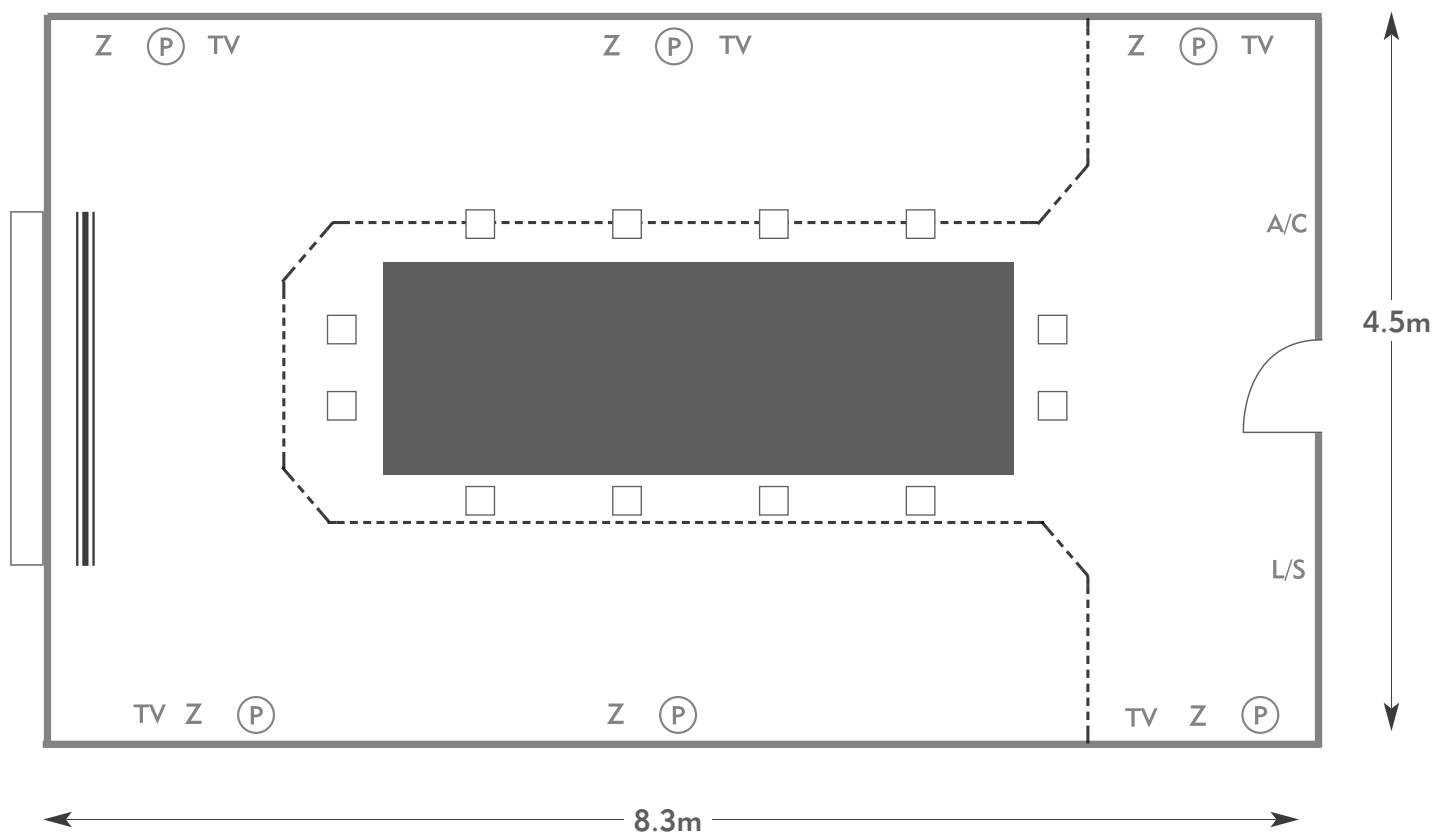

PENNYHILL PARK

The Highgrove Suite

Room plan: Boardroom

Capacity: 12 people

PENNYHILL PARK

AN EXCLUSIVE HOTEL & SPA

KEY:

- Z = 13 Amp Sockets
- 32A = 32 AMP Single Phase
- (P) = Phone Point
- I = ISDN line

- TV = T. V. Socket
- L/S = Light Switch
- (C) (L) = Chandelier / Ceiling light
- ≡ = Screen
- A/C = Heating / Aircon

Diagrams are not to scale, layouts are representative.

To book your meeting or event,
call **01276 478476** or email
groupsales@exclusive.co.uk

PENNYHILL PARK

The Highgrove Suite

Room plan: Cabaret

Capacity: 10 people

PENNYHILL PARK

AN EXCLUSIVE HOTEL & SPA

KEY:

- Z = 13 Amp Sockets
- 32A = 32 AMP Single Phase
- (P) = Phone Point
- I = ISDN line