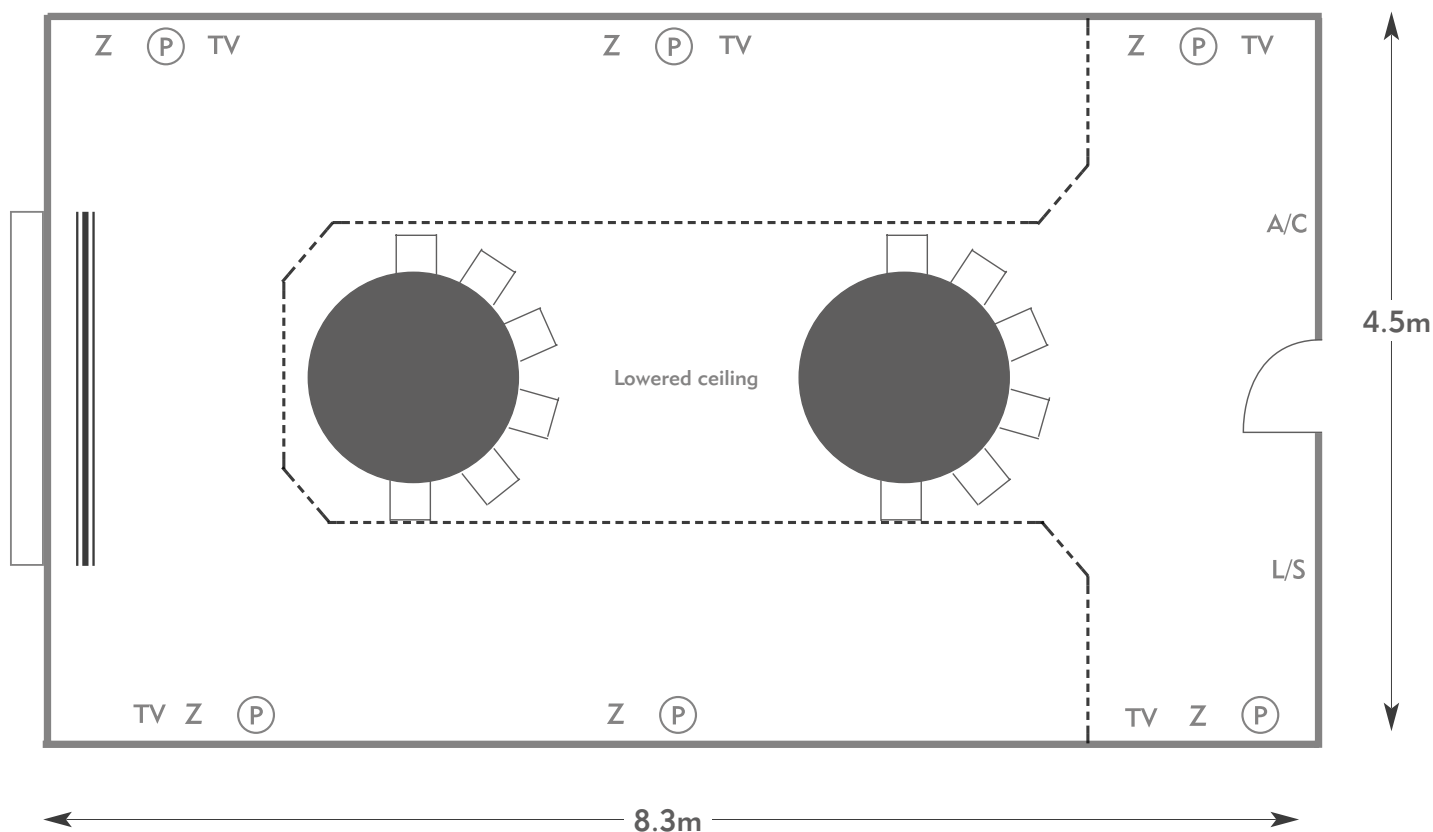

PENNYHILL PARK

The Highgrove Suite

Room plan: Cabaret

Capacity: 10 people

PENNYHILL PARK

AN EXCLUSIVE HOTEL & SPA

KEY:

- Z = 13 Amp Sockets
- 32A = 32 AMP Single Phase
- (P) = Phone Point
- I = ISDN line

- TV = T. V. Socket
- L/S = Light Switch
- (C) (L) = Chandelier / Ceiling light
- ≡ = Screen
- A/C = Heating / Aircon

Diagrams are not to scale, layouts are representative.

To book your meeting or event,
call **01276 478476** or email
groupsales@exclusive.co.uk

PENNYHILL PARK

The Highgrove Suite

Room plan: Oval
Capacity: 12 people

PENNYHILL PARK
AN EXCLUSIVE HOTEL & SPA

KEY:

- Z = 13 Amp Sockets
- 32A = 32 AMP Single Phase
- (P) = Phone Point
- I = ISDN line

- TV = T. V. Socket
- L/S = Light Switch
- (C) (L) = Chandelier / Ceiling light
- ≡ = Screen
- A/C = Heating / Aircon