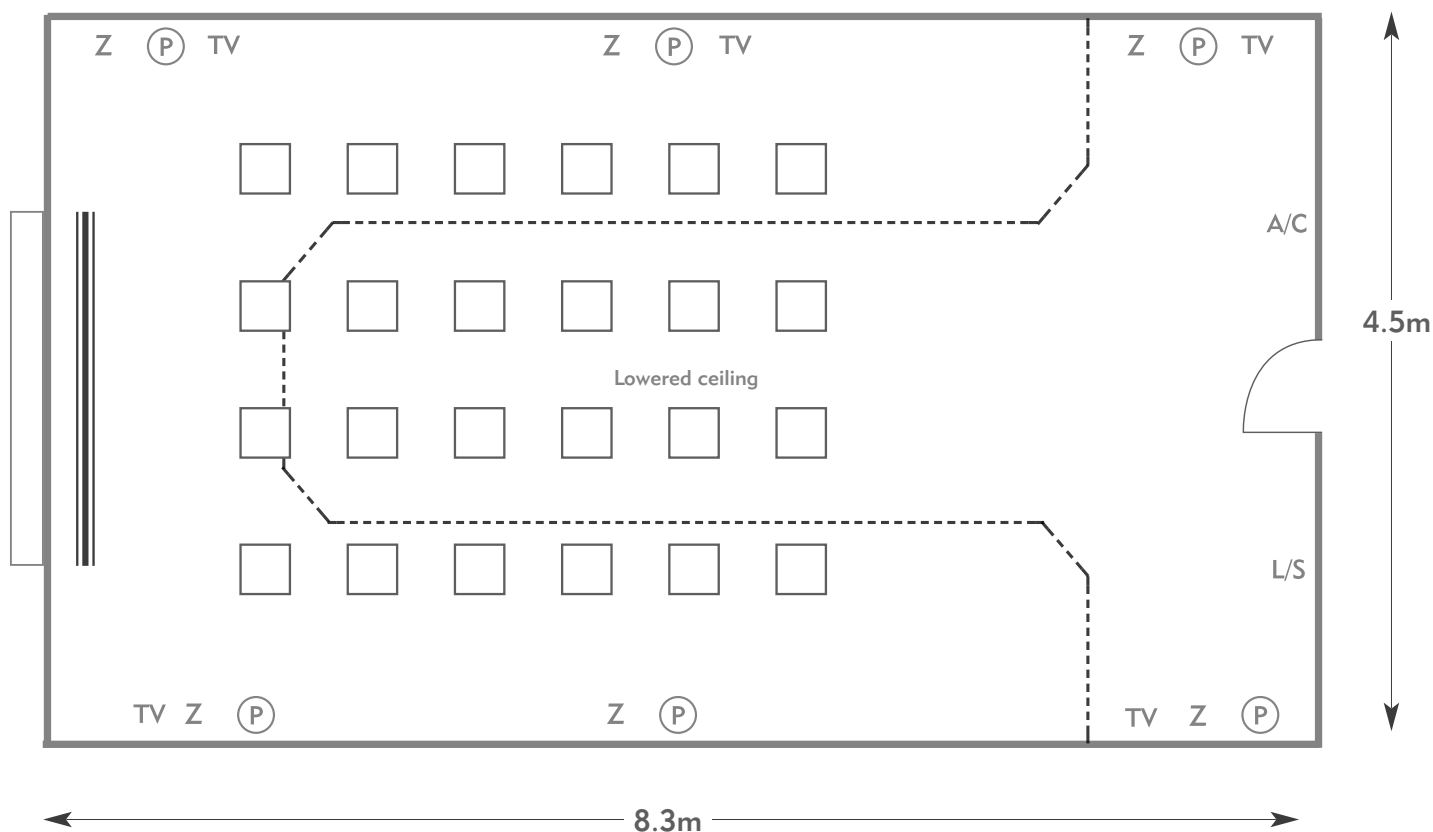

PENNYHILL PARK

The Highgrove Suite

PENNYHILL PARK

AN EXCLUSIVE HOTEL & SPA

KEY:

- Z = 13 Amp Sockets
- 32A = 32 AMP Single Phase
- (P) = Phone Point
- I = ISDN line

- TV = T. V. Socket
- L/S = Light Switch
- (C) (L) = Chandelier / Ceiling light
- ==== = Screen
- A/C = Heating / Aircon

PENNYHILL PARK

AN EXCLUSIVE HOTEL & SPA

KEY:

Z = 13 Amp Sockets

32A = 32 AMP Single Phase

(P) = Phone Point

I = ISDN line

TV = T. V. Socket

PENNYHILL PARK

The Highgrove Suite

Room plan: Boardroom

Capacity: 12 people

PENNYHILL PARK

AN EXCLUSIVE HOTEL & SPA

KEY:

- Z = 13 Amp Sockets
- 32A = 32 AMP Single Phase
- (P) = Phone Point
- I = ISDN line

PENNYHILL PARK

The Highgrove Suite

Room plan: Oval
Capacity: 12 people

PENNYHILL PARK
AN EXCLUSIVE HOTEL & SPA

KEY:

- Z = 13 Amp Sockets
- 32A = 32 AMP Single Phase
- (P) = Phone Point
- I = ISDN line

- TV = T. V. Socket
- L/S = Light Switch
- (C) (L) = Chandelier / Ceiling light
- ≡ = Screen
- A/C = Heating / Aircon