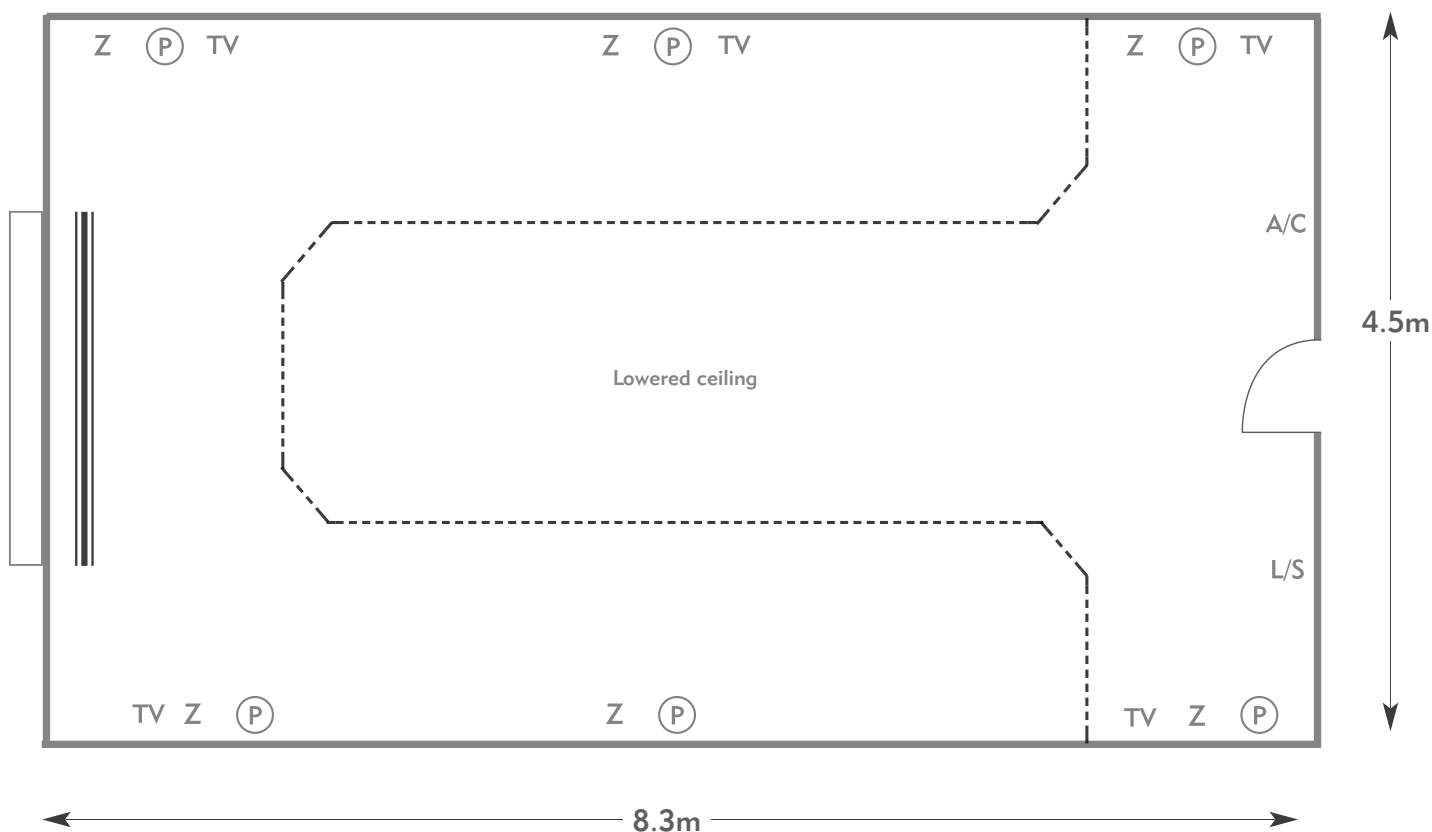

PENNYHILL PARK

The Highgrove Suite

PENNYHILL PARK

AN EXCLUSIVE HOTEL & SPA

KEY:

- Z = 13 Amp Sockets
- 32A = 32 AMP Single Phase
- (P) = Phone Point
- I = ISDN line

- TV = T. V. Socket
- L/S = Light Switch
- (C) (L) = Chandelier / Ceiling light
- ==== = Screen
- A/C = Heating / Aircon

PENNYHILL PARK

AN EXCLUSIVE HOTEL & SPA

KEY:

Z = 13 Amp Sockets

32A = 32 AMP Single Phase

(P) = Phone Point

I = ISDN line

TV = T. V. Socket

PENNYHILL PARK

The Highgrove Suite

Room plan: Boardroom

Capacity: 12 people

PENNYHILL PARK

AN EXCLUSIVE HOTEL & SPA

KEY:

- Z = 13 Amp Sockets
- 32A = 32 AMP Single Phase
- (P) = Phone Point
- I = ISDN line

PENNYHILL PARK

The Highgrove Suite

Room plan: Oval
Capacity: 12 people

PENNYHILL PARK
AN EXCLUSIVE HOTEL & SPA

KEY:

- Z = 13 Amp Sockets
- 32A = 32 AMP Single Phase
- (P) = Phone Point
- I = ISDN line

- TV = T. V. Socket
- L/S = Light Switch
- (C) (L) = Chandelier / Ceiling light
- ≡ = Screen
- A/C = Heating / Aircon