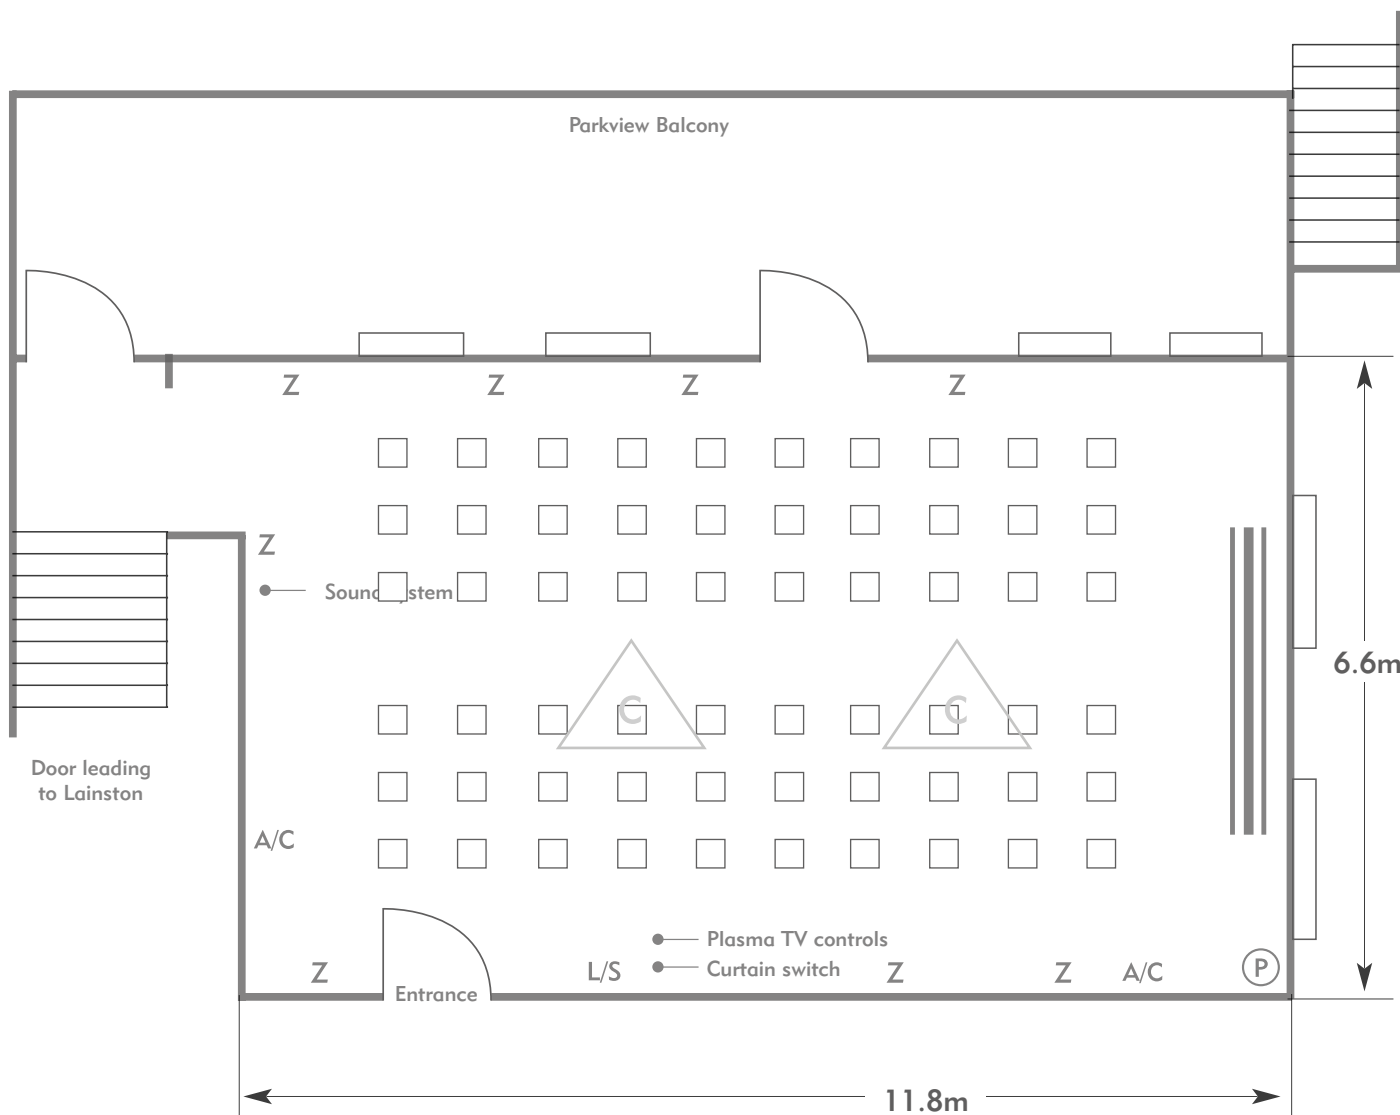

## The Parkview Suite

Room plan: Theatre

Capacity: 64 people

PENNYHILL PARK

AN EXCLUSIVE HOTEL & SPA