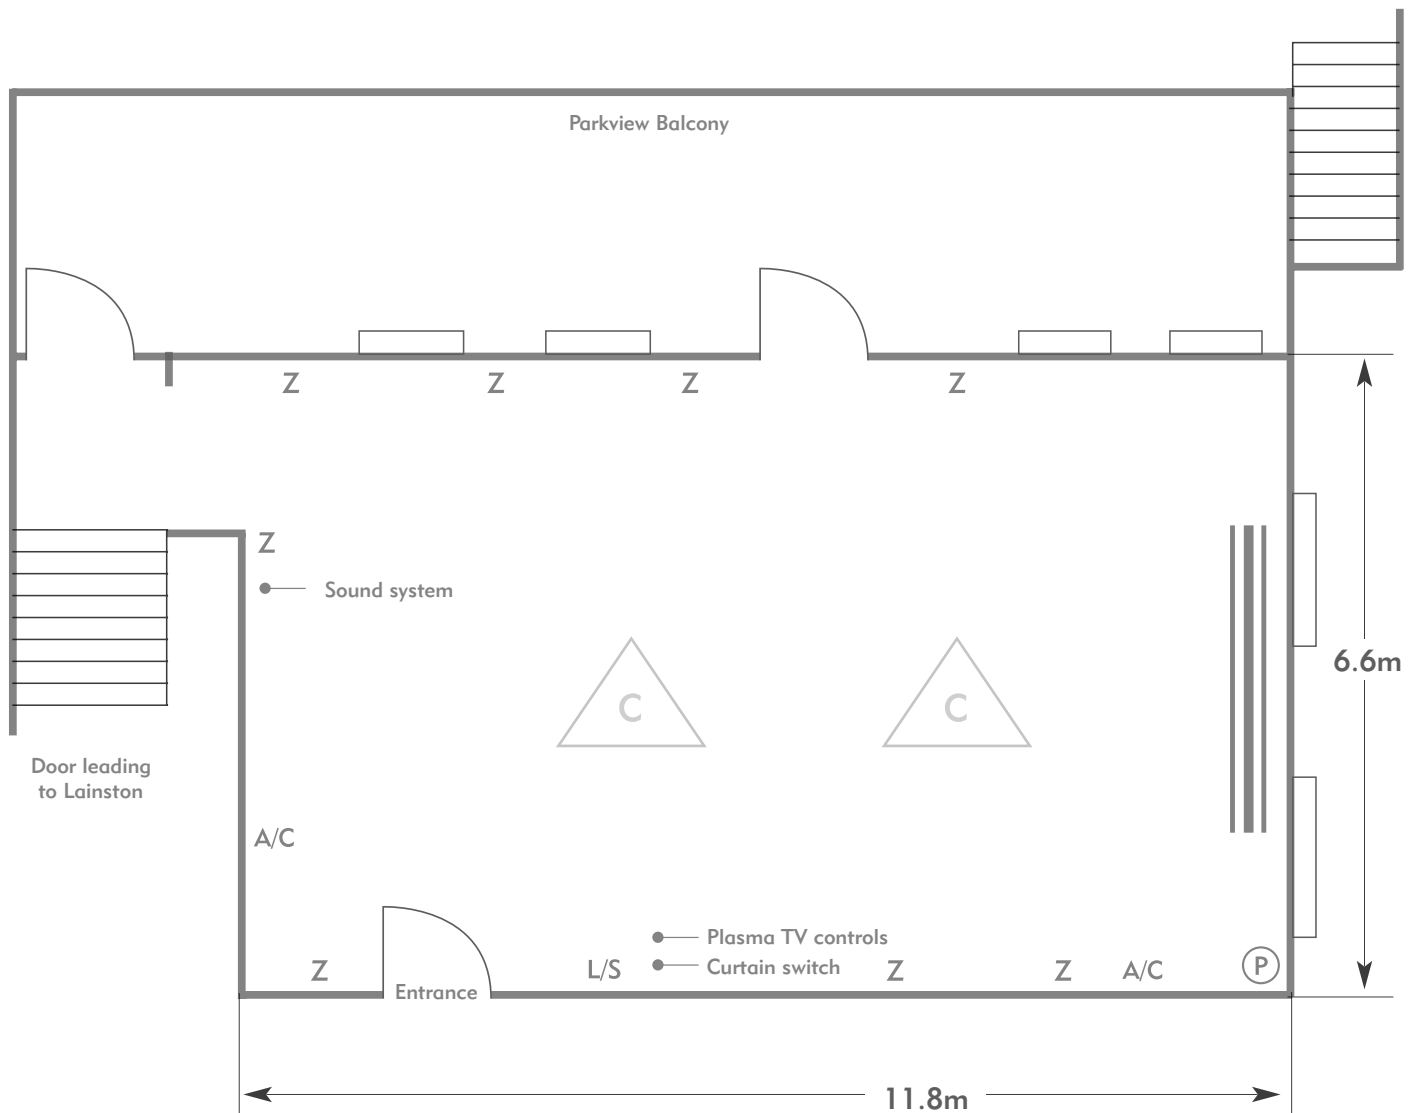

### KEY:

- Z = 13 Amp Sockets
- 32A = 32 AMP Single Phase
- (P) = Phone Point
- I = ISDN line

- TV = T. V. Socket
- L/S = Light Switch
- (C) (L) = Chandelier / Ceiling light
- ≡ = Screen
- A/C = Heating / Aircon