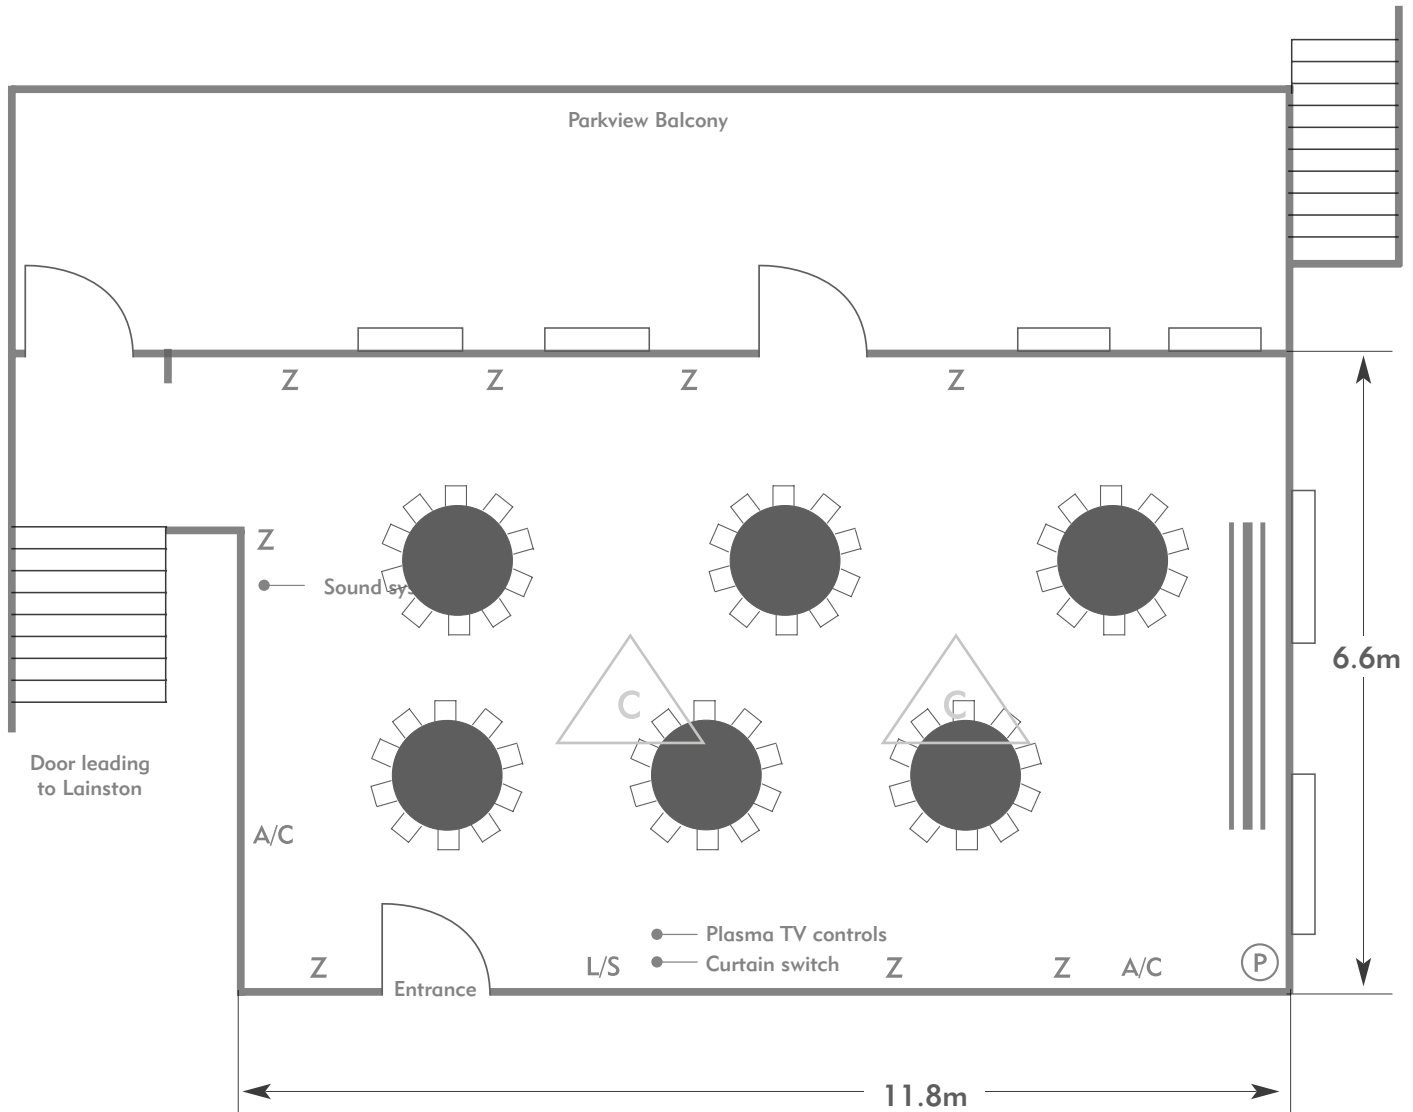

PENNYHILL PARK

The Parkview Suite

Room plan: Rounds for dinner
Capacity: 60 people

PENNYHILL PARK
AN EXCLUSIVE HOTEL & SPA

KEY:

- Z = 13 Amp Sockets
- 32A = 32 AMP Single Phase
- (P) = Phone Point
- I = ISDN line

- TV = T. V. Socket
- L/S = Light Switch
- (C) (L) = Chandelier / Ceiling light
- ≡ = Screen
- A/C = Heating / Aircon

Diagrams are not to scale, layouts are representative.

To book your meeting or event,
call **01276 478476** or email
groupsales@exclusive.co.uk