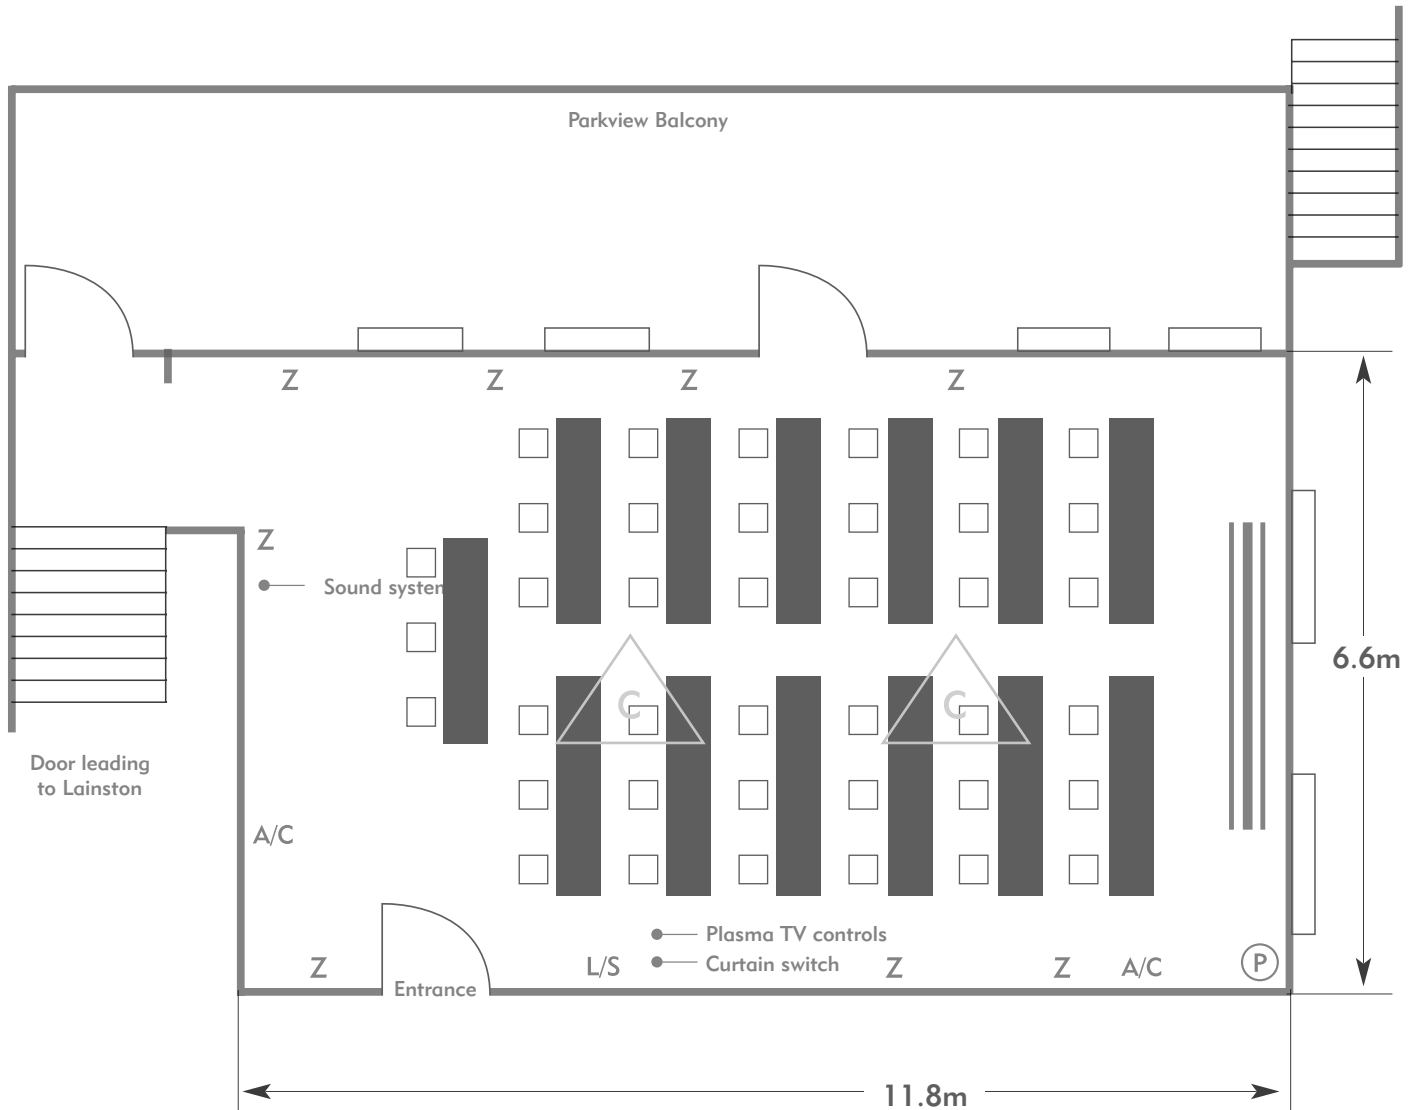

## The Parkview Suite

Room plan: Classroom

Capacity: 40 people

PENNYHILL PARK  
AN EXCLUSIVE HOTEL & SPA