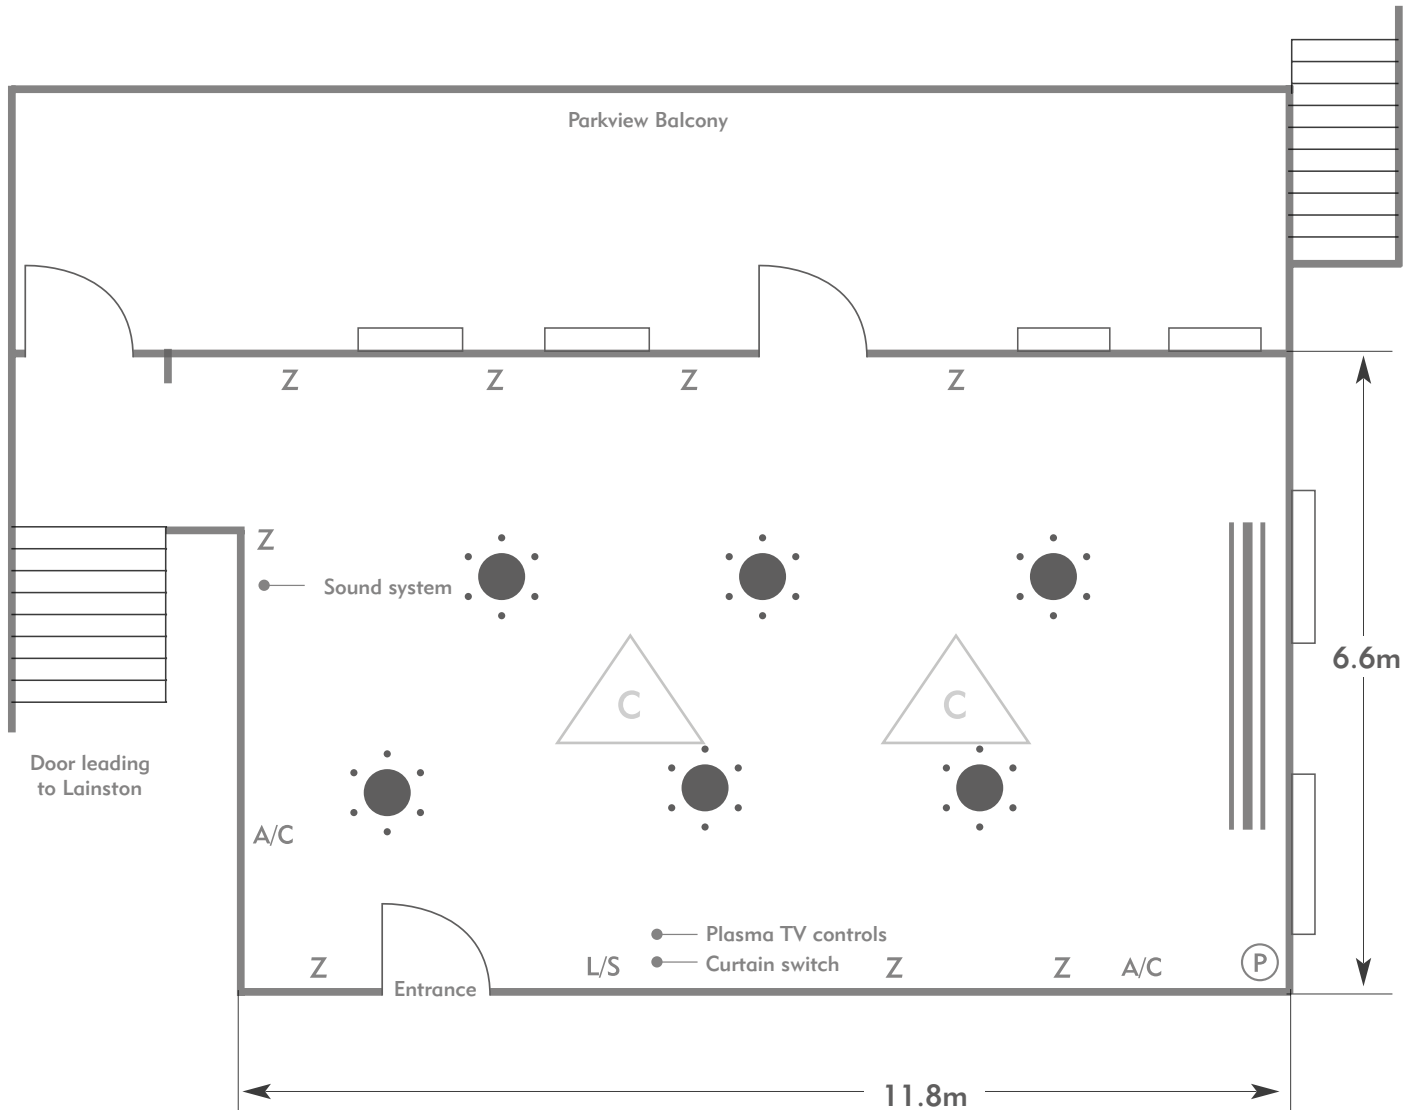

## The Parkview Suite

Room plan: Stand-up reception

Capacity: 60 people

PENNYHILL PARK  
AN EXCLUSIVE HOTEL & SPA