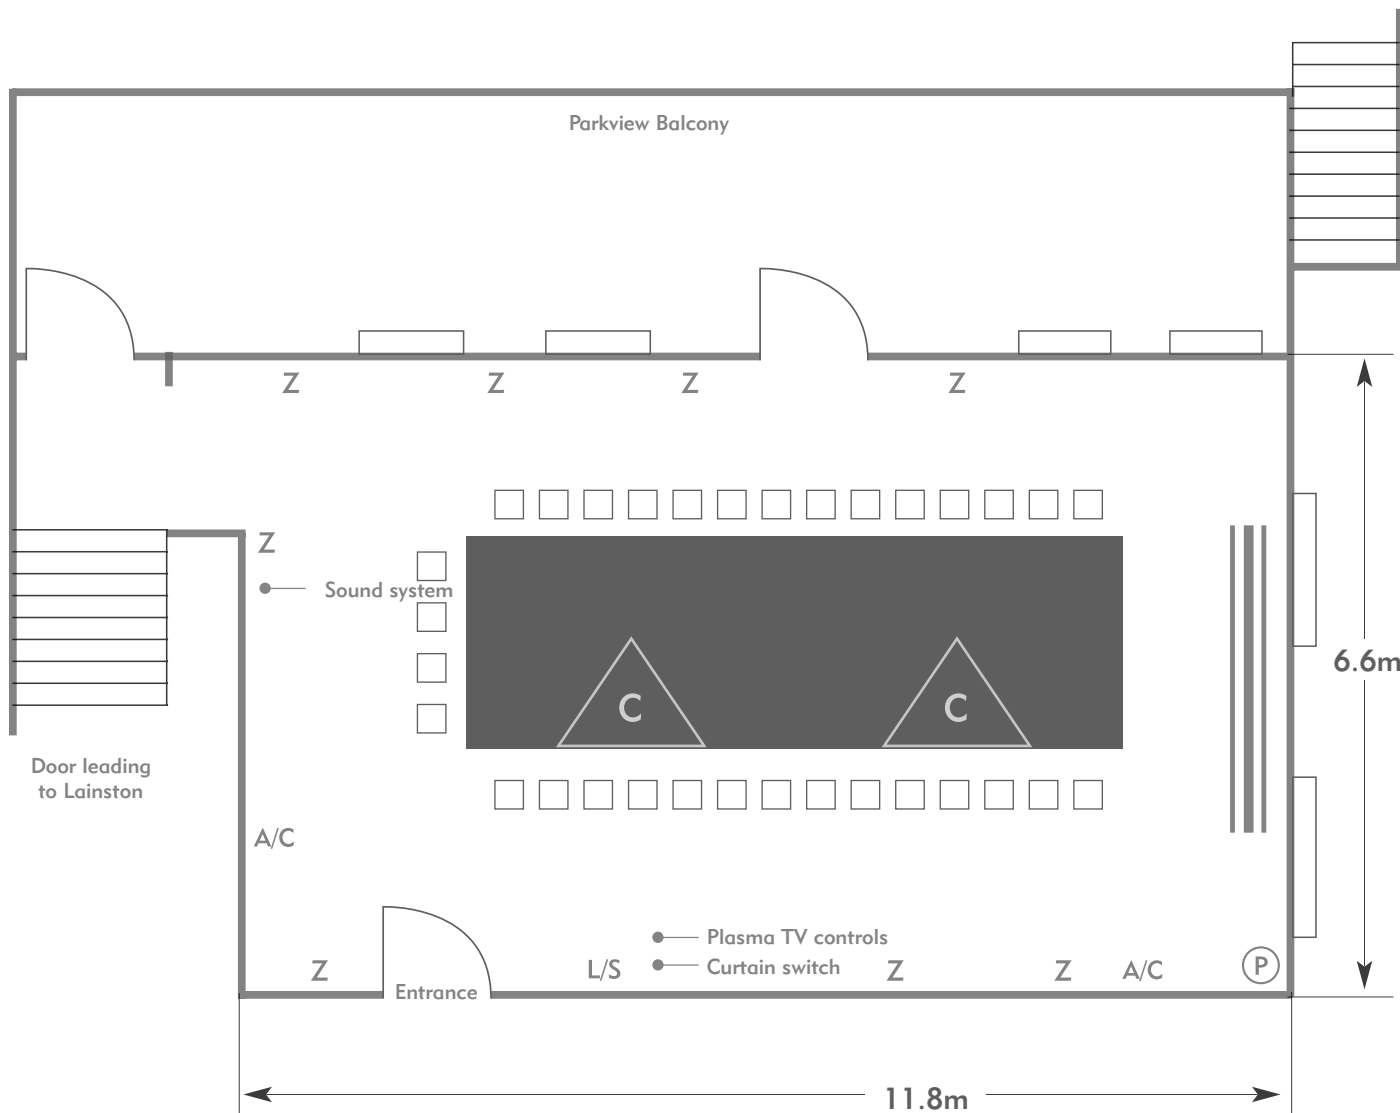

## The Parkview Suite

Room plan: Boardroom

Capacity: 32 people

PENNYHILL PARK

AN EXCLUSIVE HOTEL & SPA