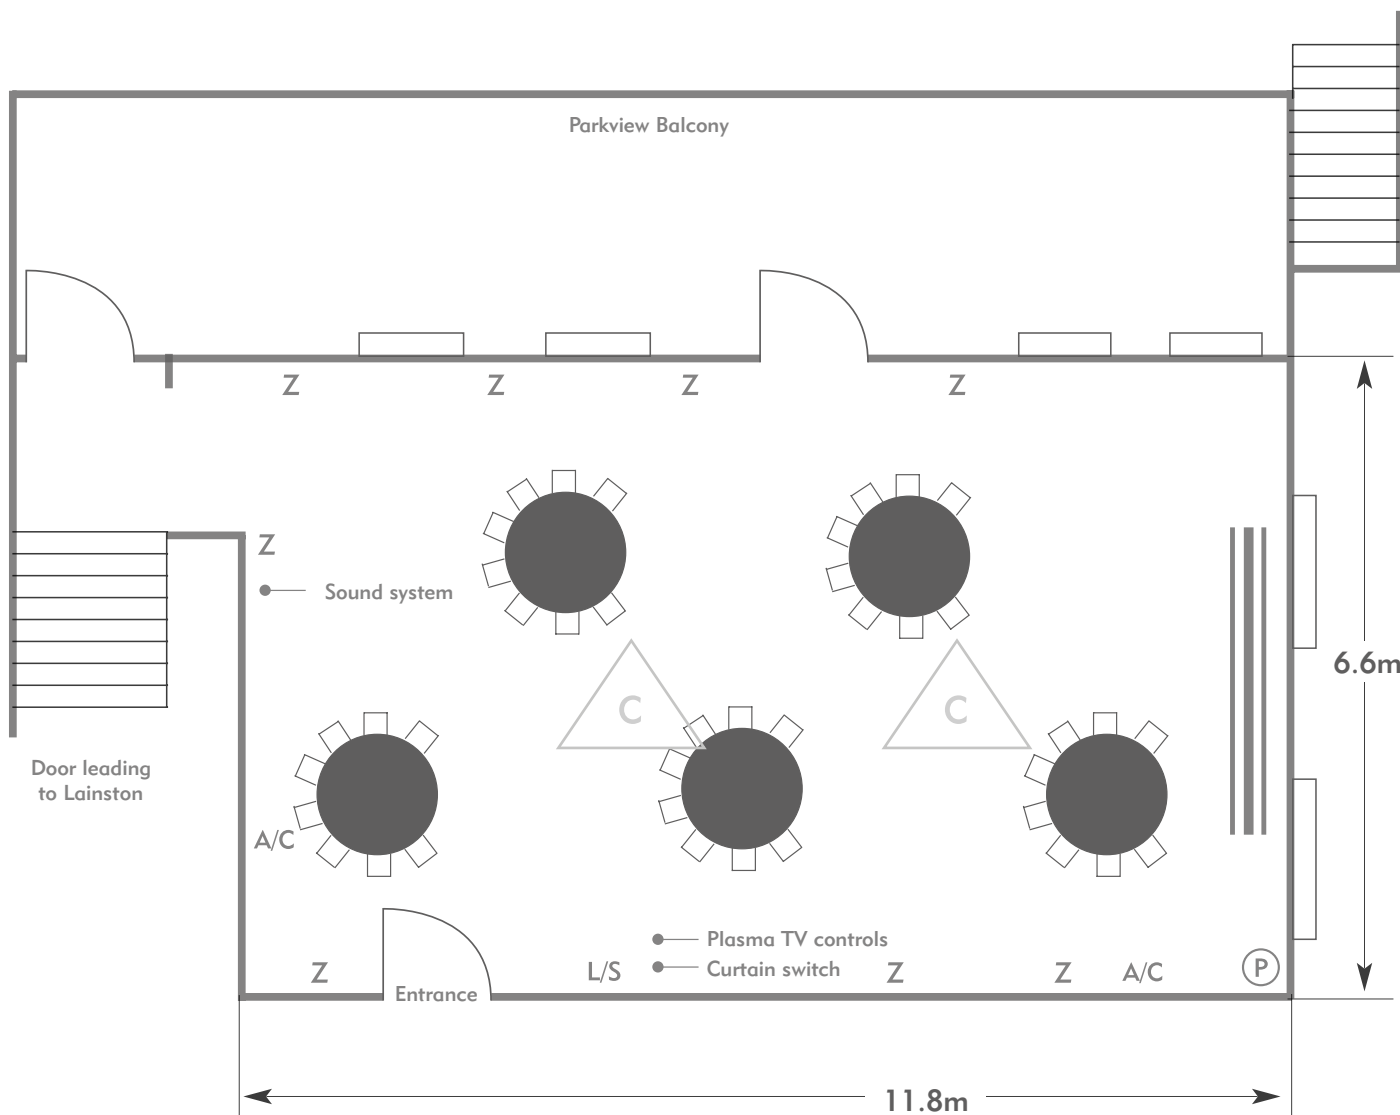

## The Parkview Suite

Room plan: Cabaret

Capacity: 40 people

PENNYHILL PARK

AN EXCLUSIVE HOTEL & SPA

### KEY:

- Z = 13 Amp Sockets
- 32A = 32 AMP Single Phase
- (P) = Phone Point
- I = ISDN line

- TV = T. V. Socket
- L/S = Light Switch
- (C) (L) = Chandelier / Ceiling light
- ≡ = Screen
- A/C = Heating / Aircon