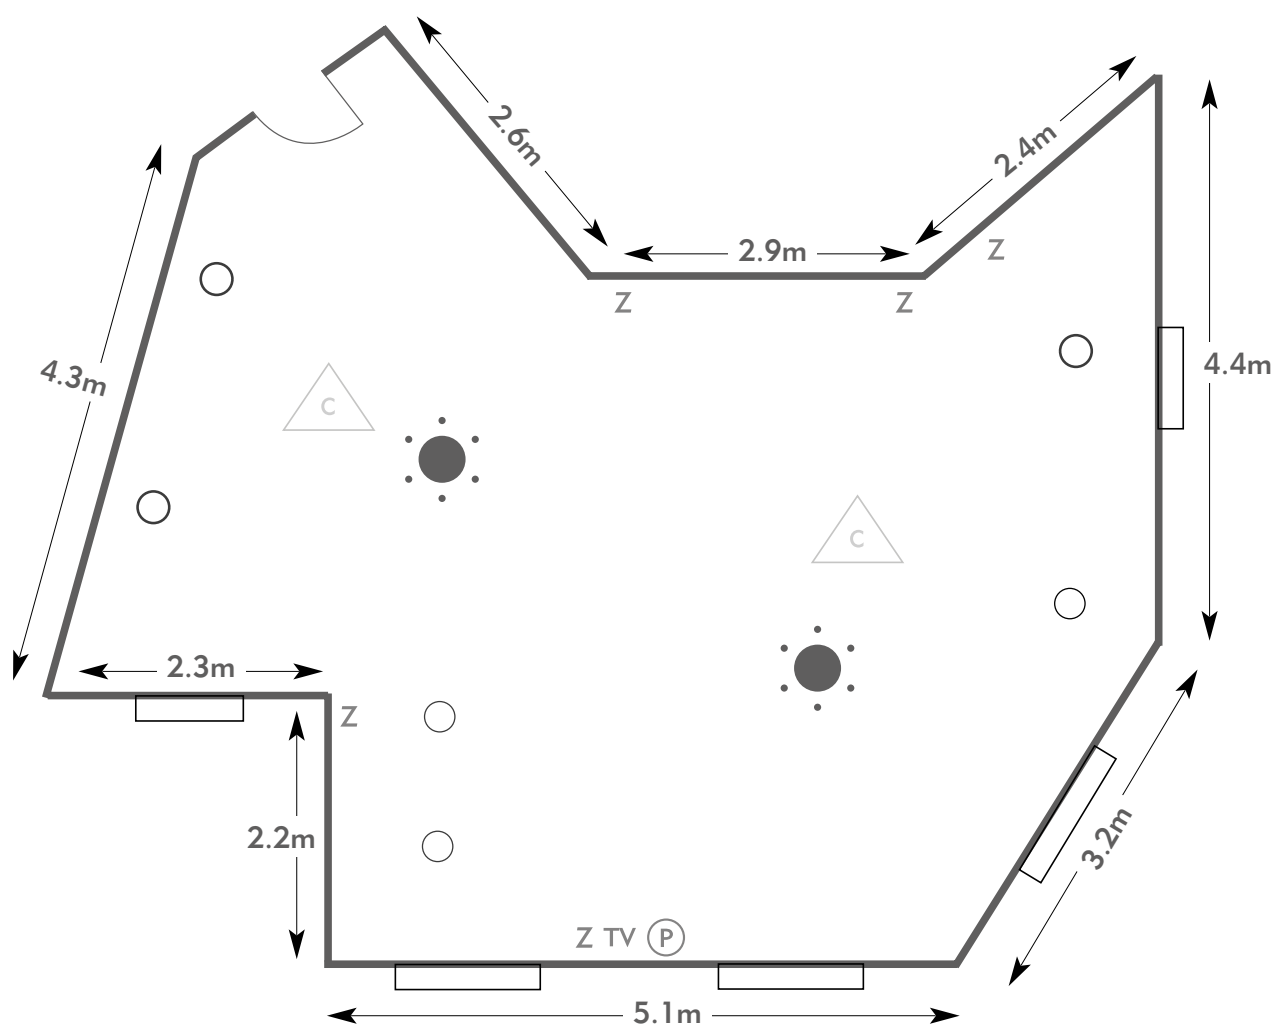

PENNYHILL PARK

The Regency

Room plan: Stand-up reception

Capacity: 15 people

PENNYHILL PARK

AN EXCLUSIVE HOTEL & SPA

KEY:

- Z = 13 Amp Sockets
- 32A = 32 AMP Single Phase
- (P) = Phone Point
- I = ISDN line

- TV = T. V. Socket
- L/S = Light Switch
- (C) (L) = Chandelier / Ceiling light
- ≡ = Screen
- A/C = Heating / Aircon

Diagrams are not to scale, layouts are representative.

To book your meeting or event,
call **01276 478476** or email
groupsales@exclusive.co.uk