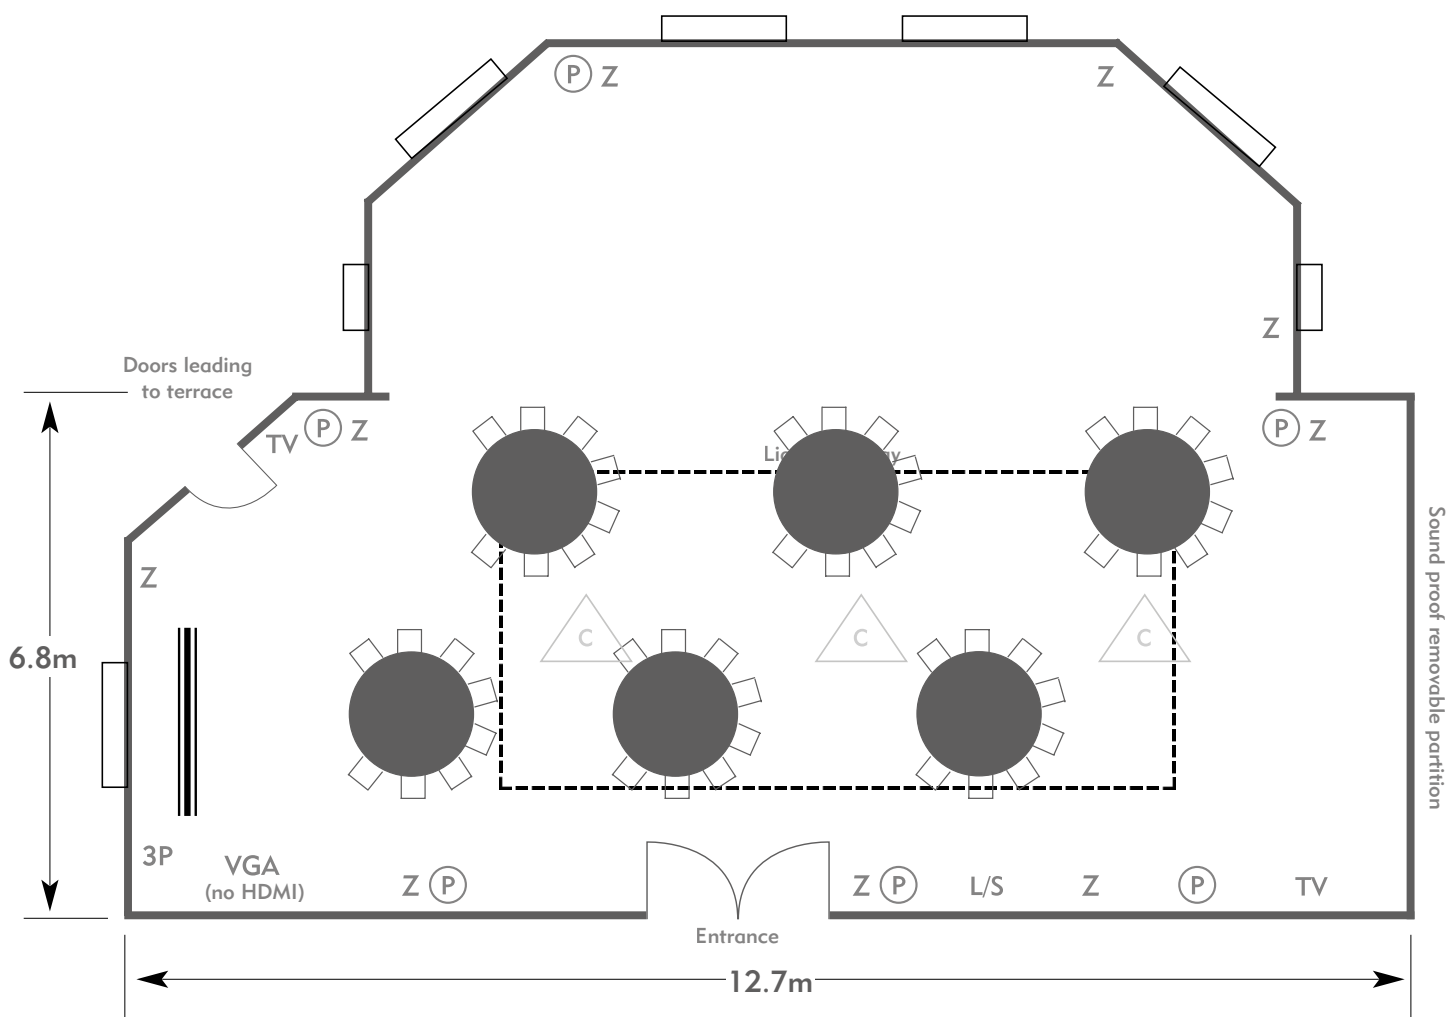

PENNYHILL PARK

The Windsor Suite

Room plan: Cabaret
Capacity: 50 people

PENNYHILL PARK
AN EXCLUSIVE HOTEL & SPA

KEY:

- Z = 13 Amp Sockets
- 32A = 32 AMP Single Phase
- (P) = Phone Point
- I = ISDN line

- TV = T. V. Socket
- L/S = Light Switch
- (C) (L) = Chandelier / Ceiling light
- ≡ = Screen
- A/C = Heating / Aircon

Diagrams are not to scale, layouts are representative.

To book your meeting or event,
call **01276 478476** or email
groupsales@exclusive.co.uk