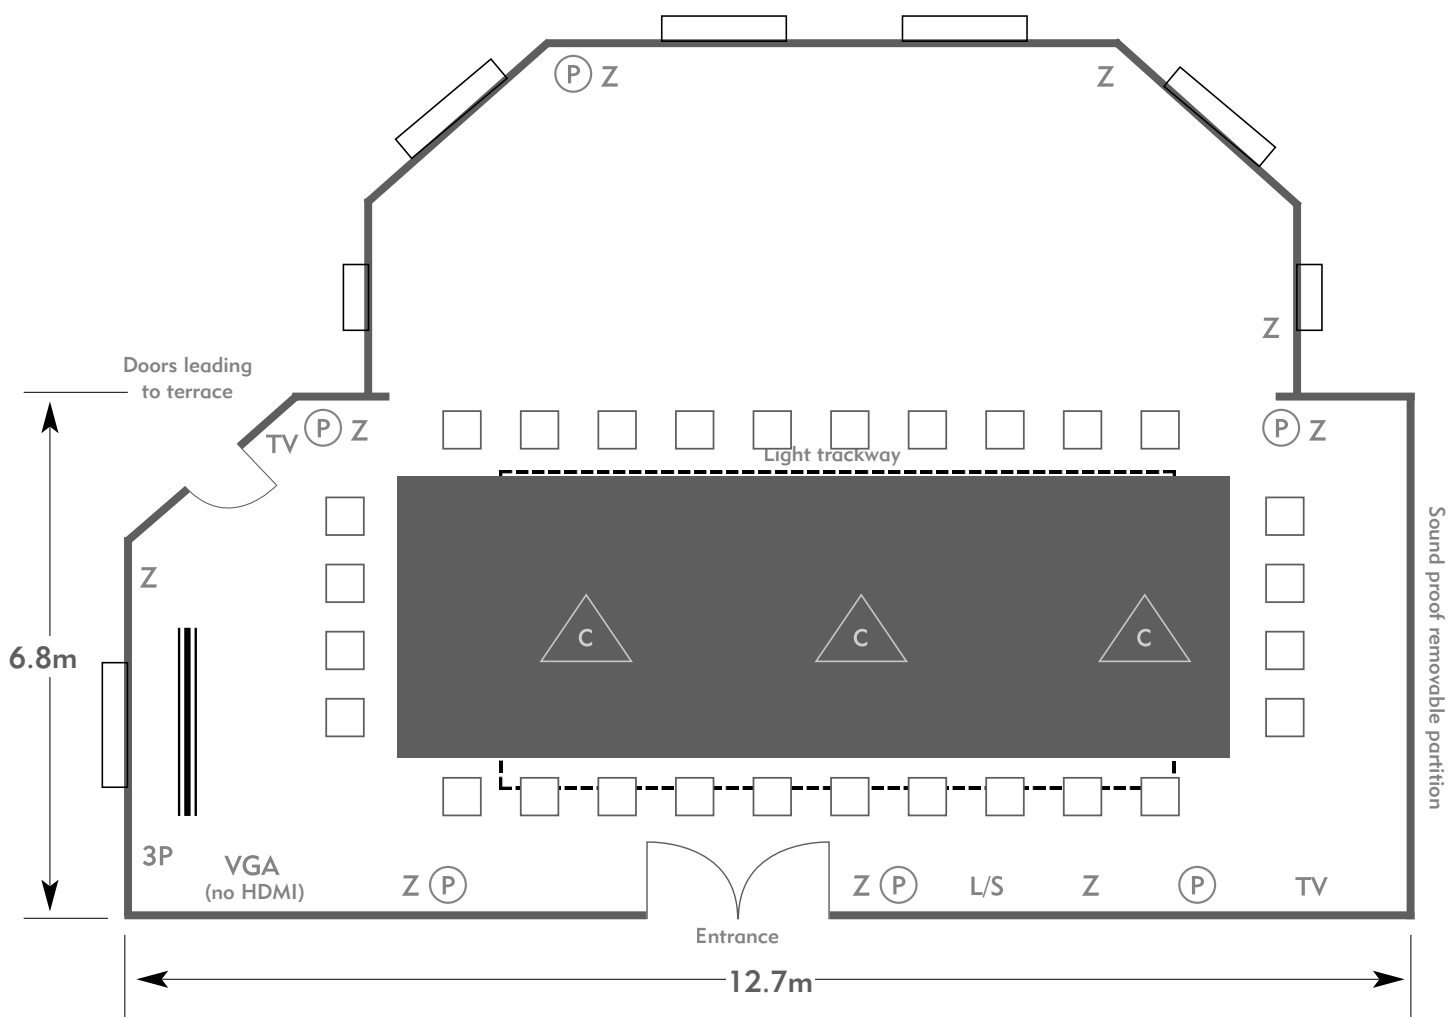

### KEY:

- Z = 13 Amp Sockets
- 32A = 32 AMP Single Phase
- (P) = Phone Point
- I = ISDN line

- TV = T. V. Socket
- L/S = Light Switch
- (C) (L) = Chandelier / Ceiling light
- ≡ = Screen
- A/C = Heating / Aircon