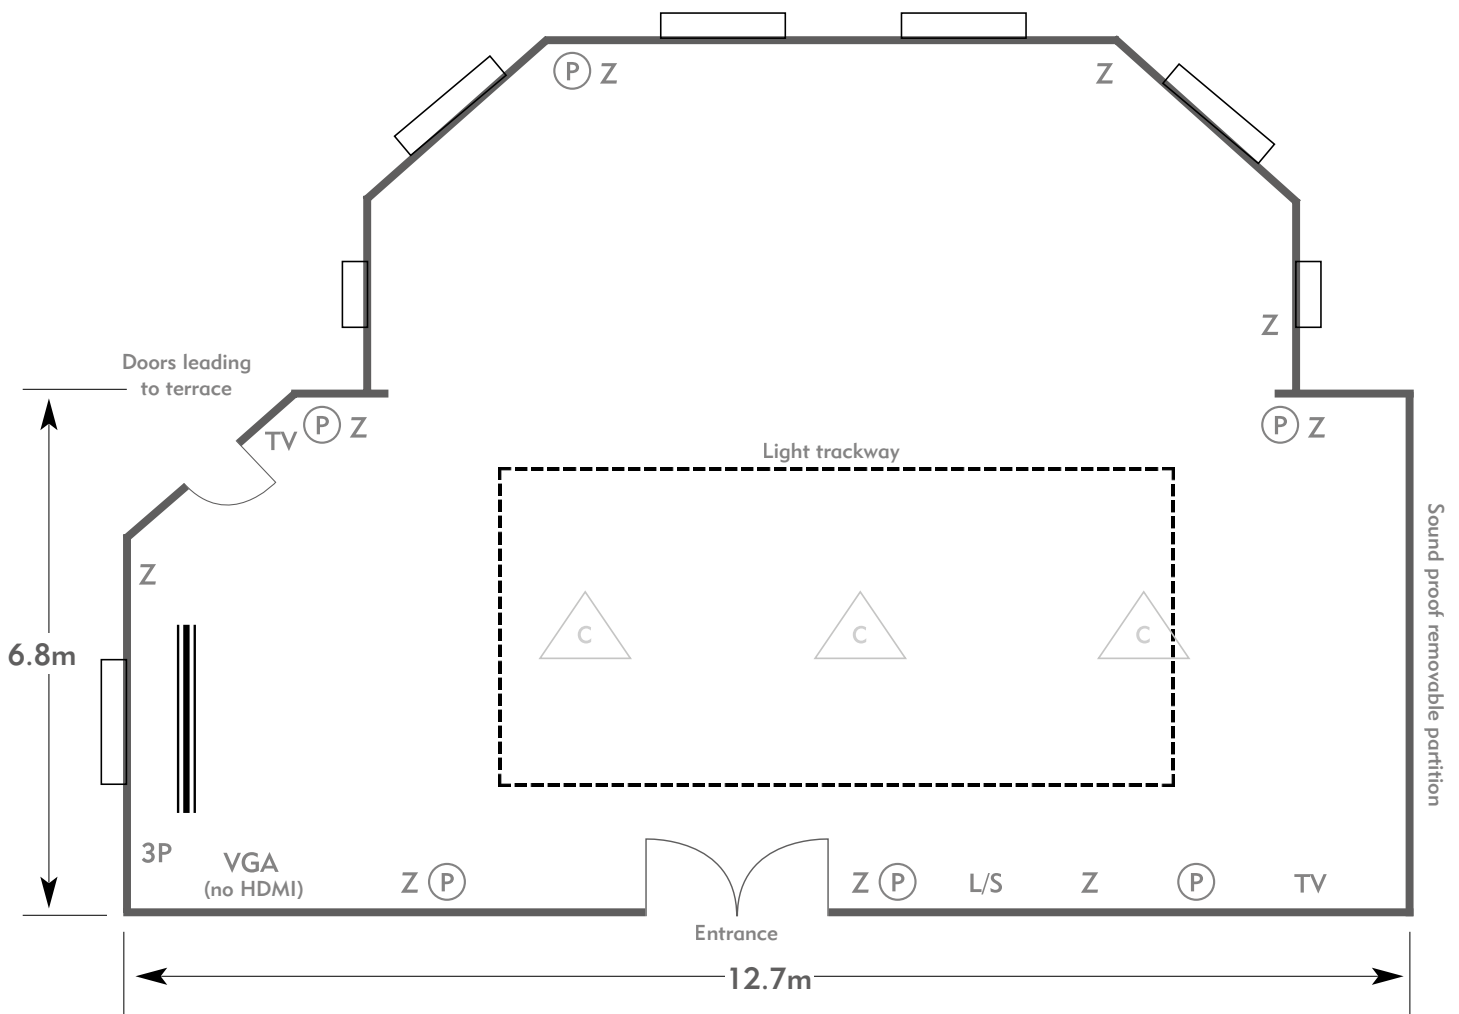

### KEY:

- Z = 13 Amp Sockets
- 32A = 32 AMP Single Phase
- (P) = Phone Point
- I = ISDN line

- TV = T. V. Socket
- L/S = Light Switch
- (C) (L) = Chandelier / Ceiling light
- ≡ = Screen
- A/C = Heating / Aircon