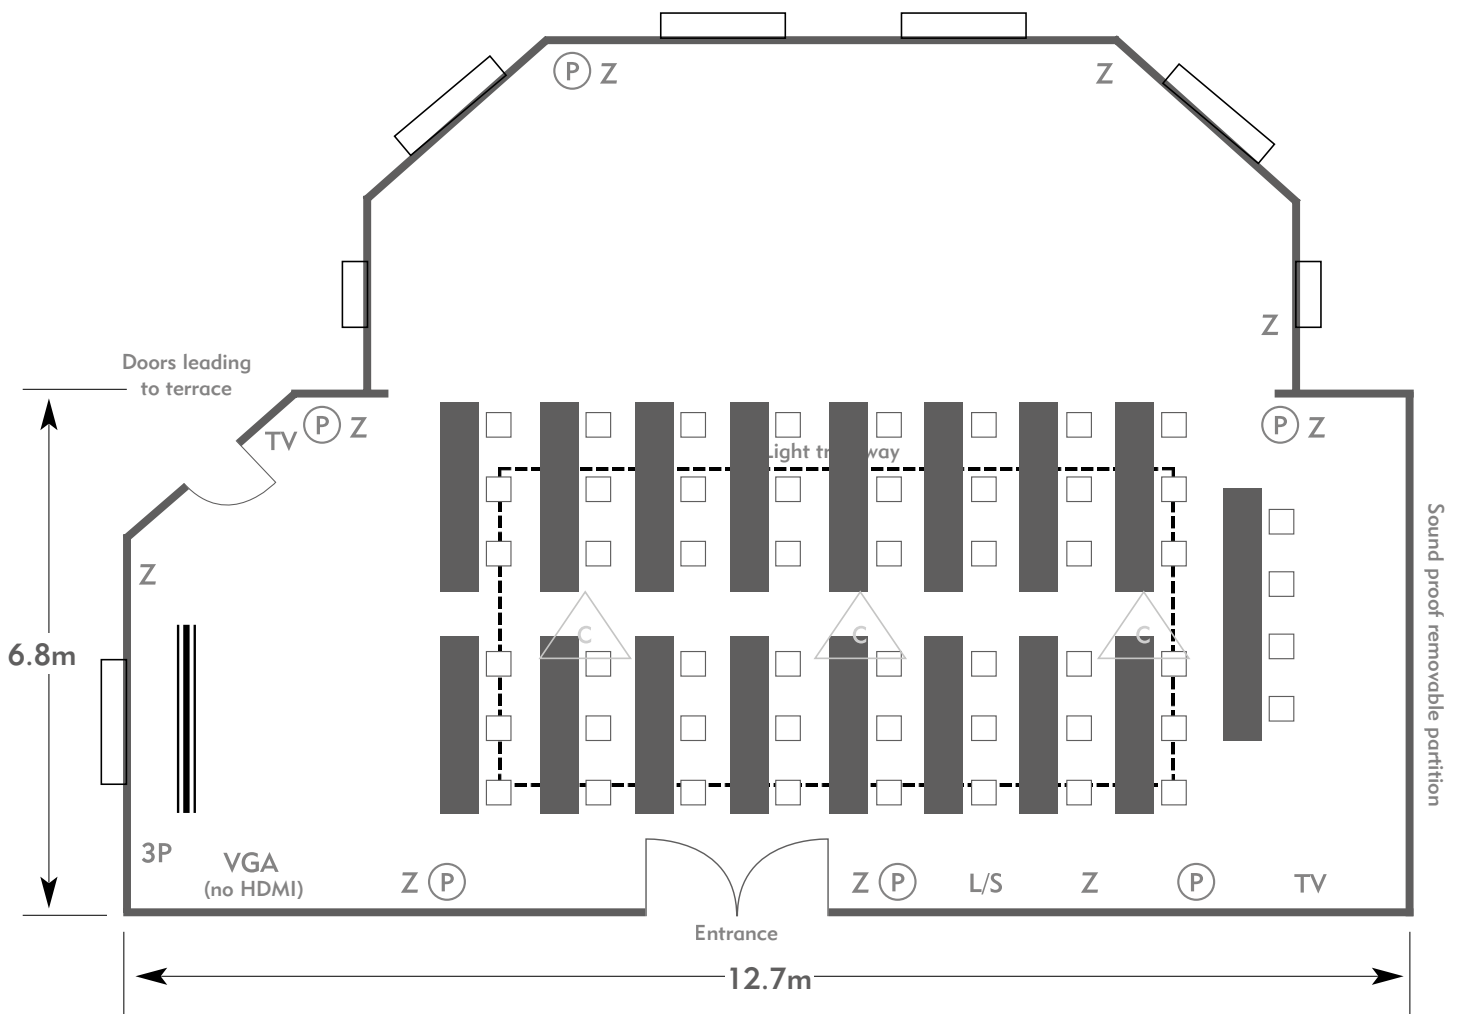

## The Windsor Suite

Room plan: Classroom

Capacity: 52 people

PENNYHILL PARK  
AN EXCLUSIVE HOTEL & SPA