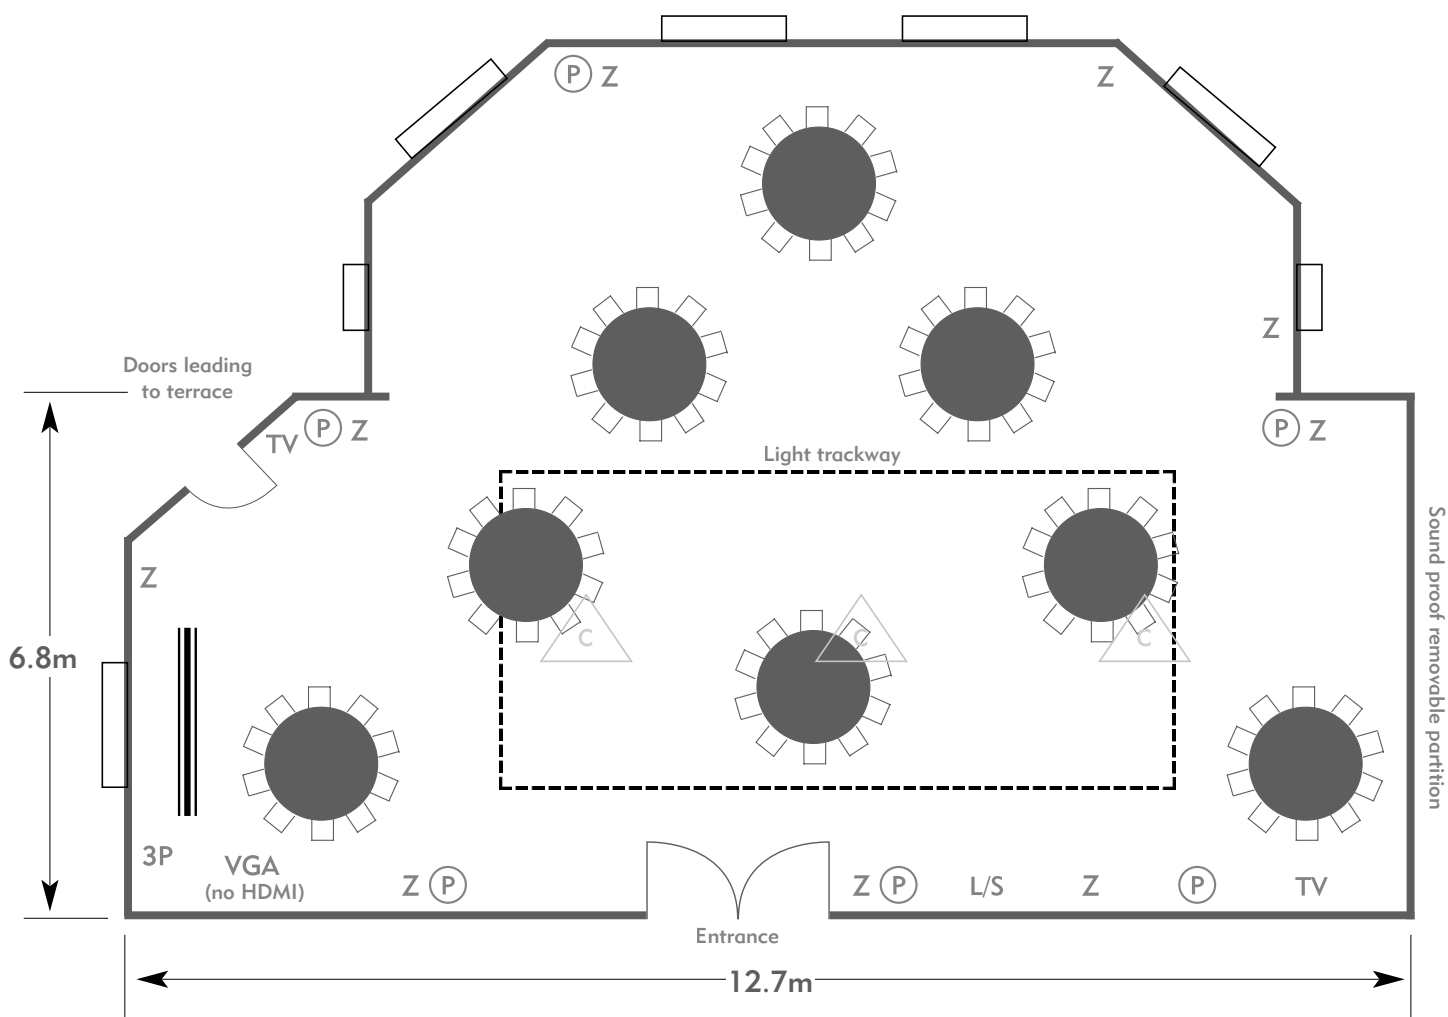

## The Windsor Suite

Room plan: Rounds for dinner

Capacity: 84 people

PENNYHILL PARK

AN EXCLUSIVE HOTEL & SPA