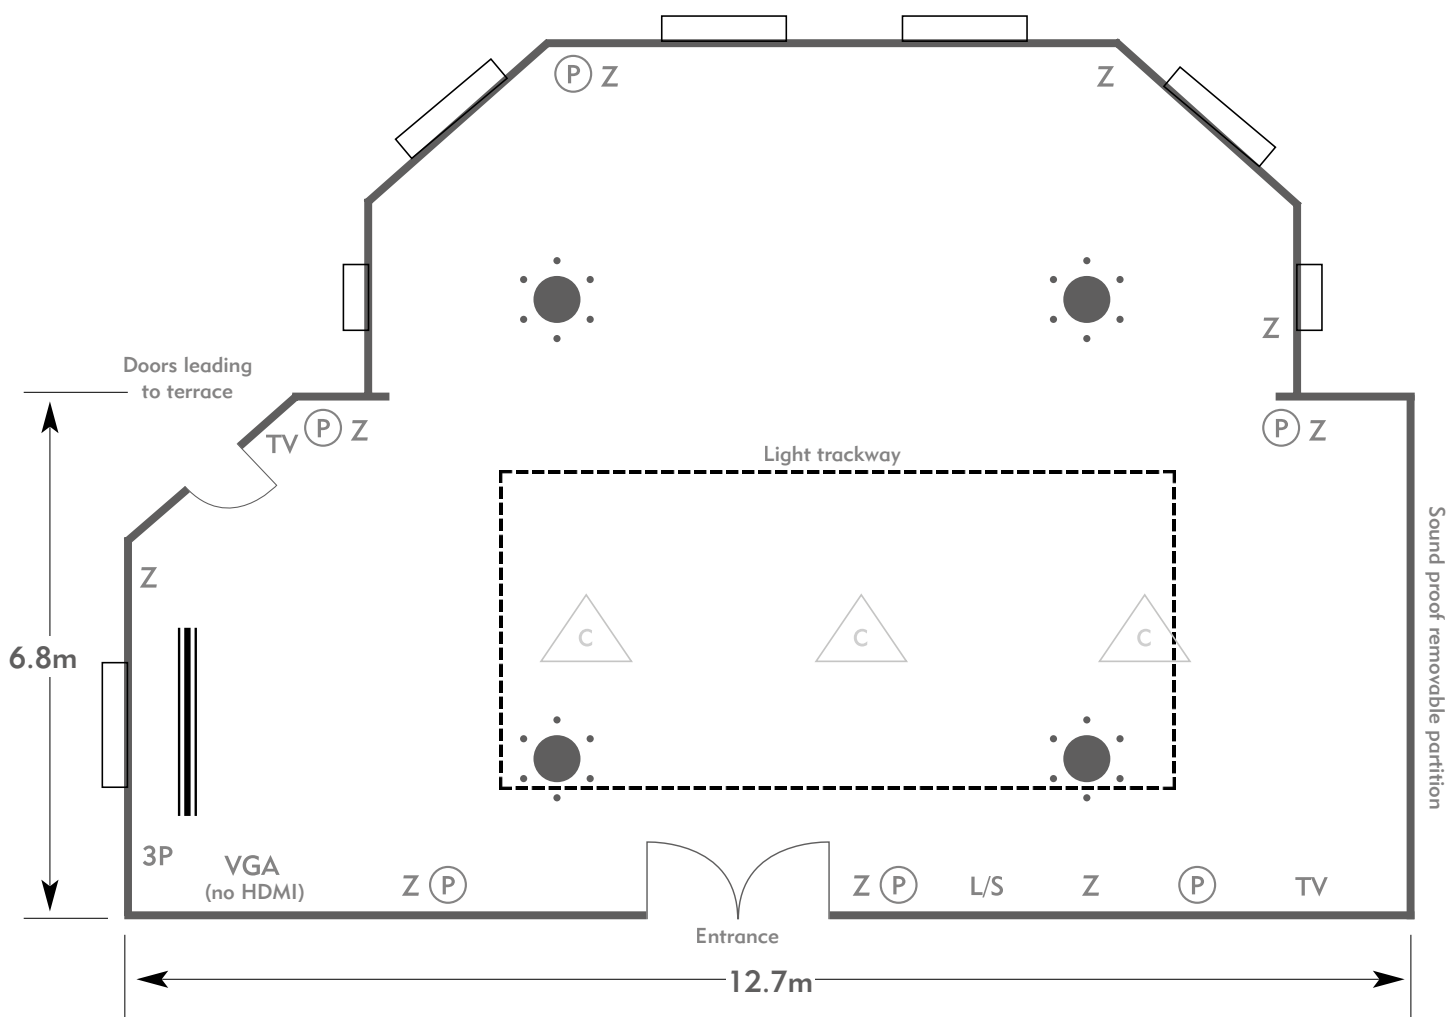

### KEY:

- Z = 13 Amp Sockets
- 32A = 32 AMP Single Phase
- (P) = Phone Point
- I = ISDN line

- TV = T. V. Socket
- L/S = Light Switch
- (C) (L) = Chandelier / Ceiling light
- ≡ = Screen
- A/C = Heating / Aircon