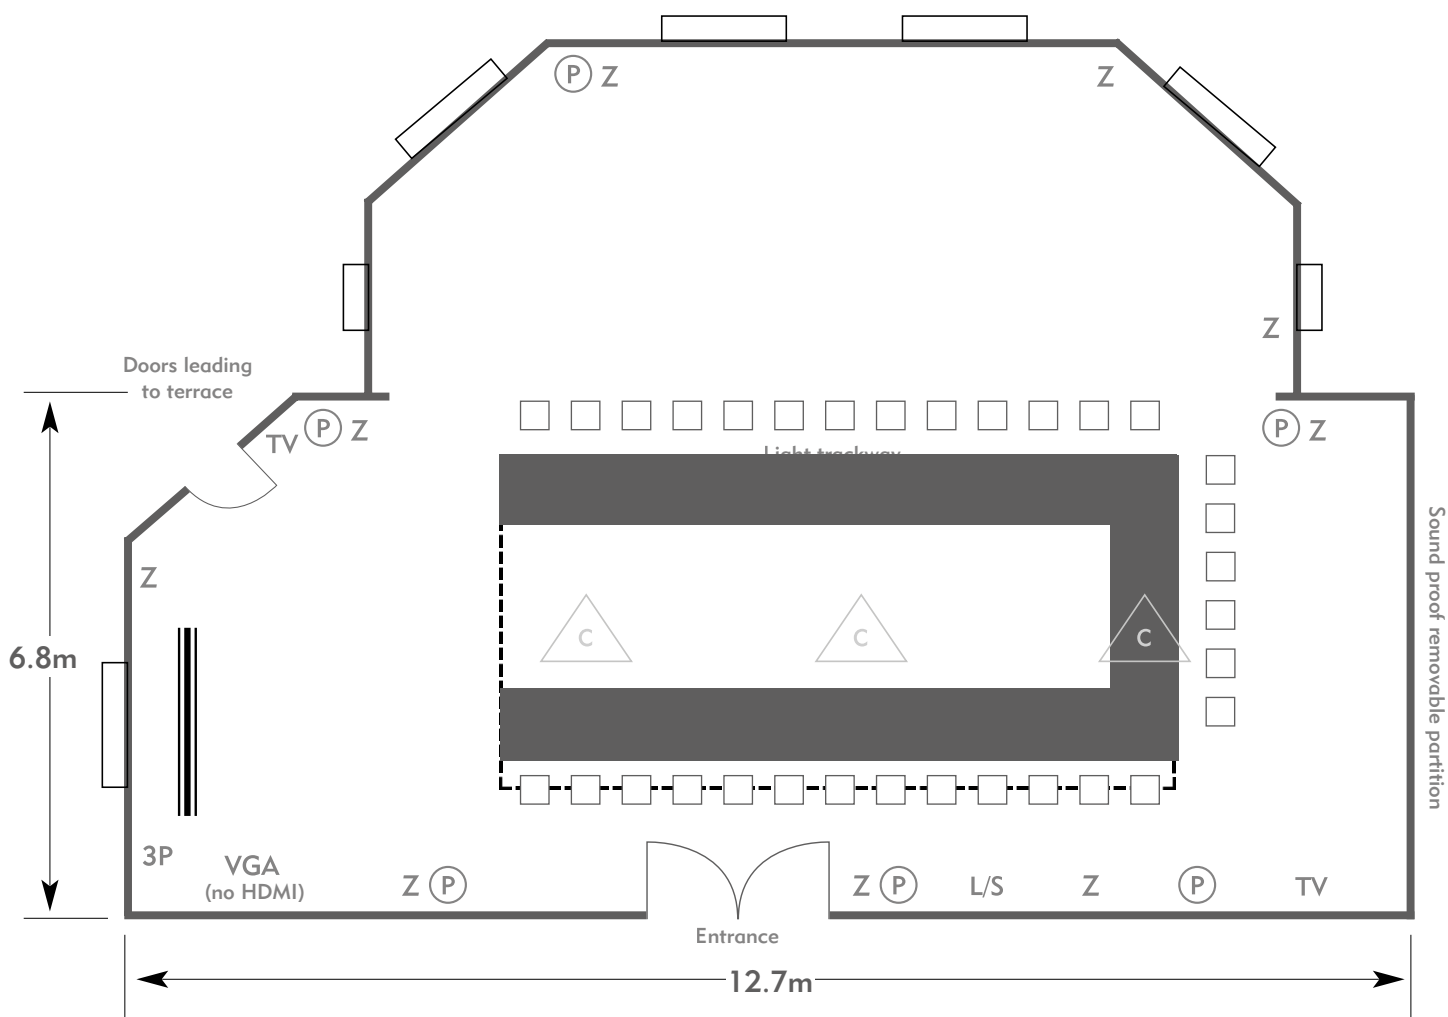

## The Windsor Suite

Room plan: U-shape  
Capacity: 32 people

PENNYHILL PARK  
AN EXCLUSIVE HOTEL & SPA