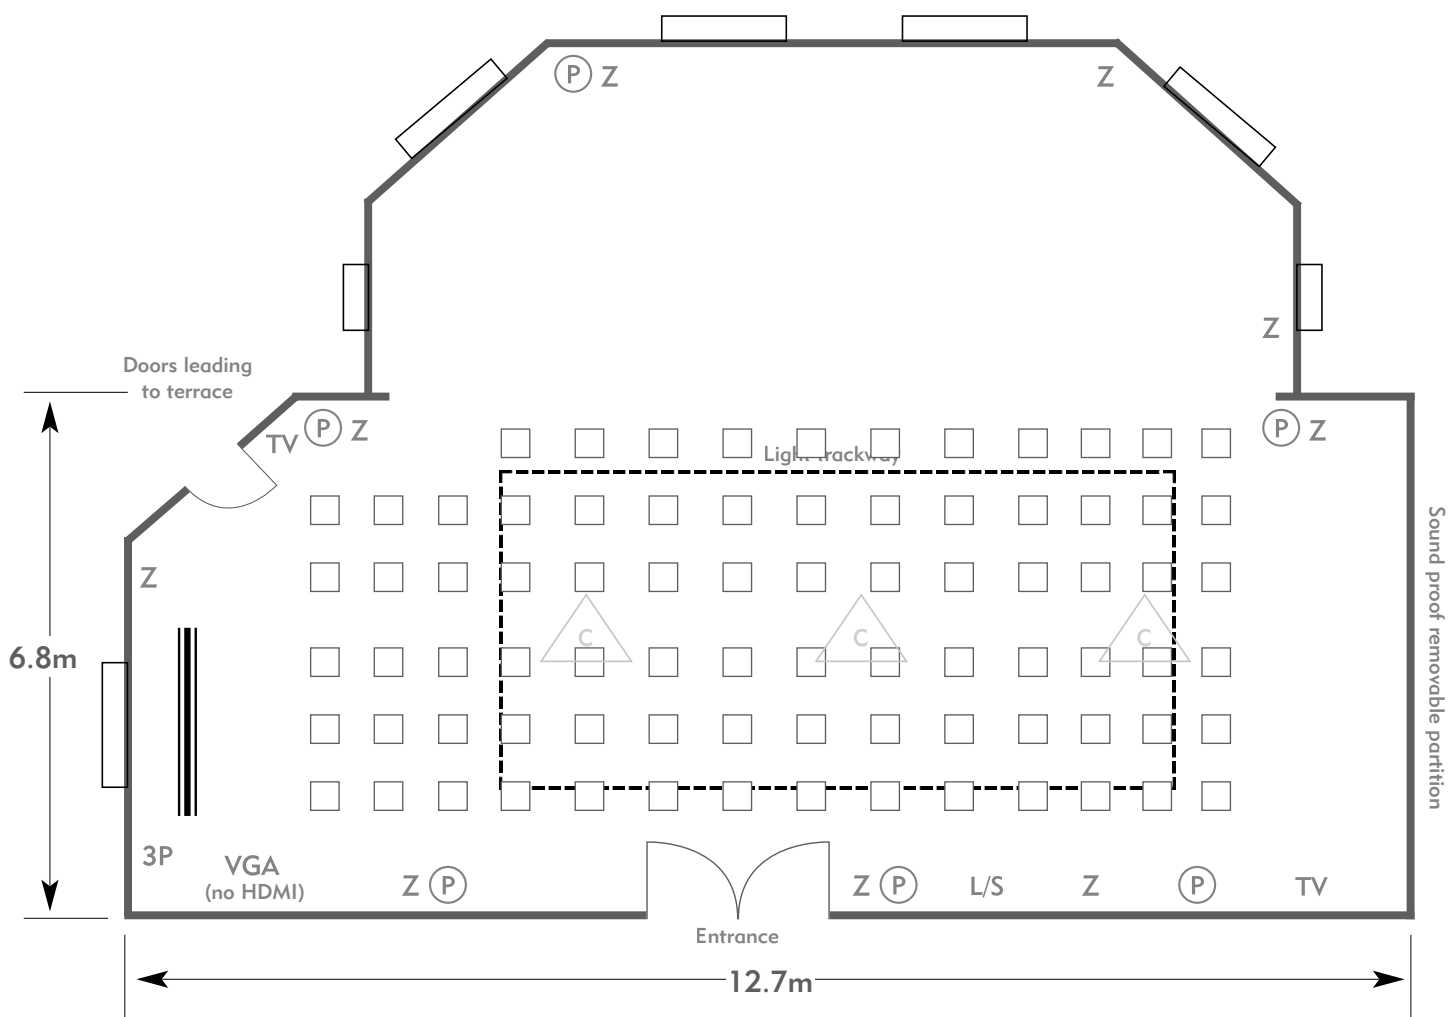

## The Windsor Suite

Room plan: Theatre

Capacity: 83 people

PENNYHILL PARK

AN EXCLUSIVE HOTEL & SPA