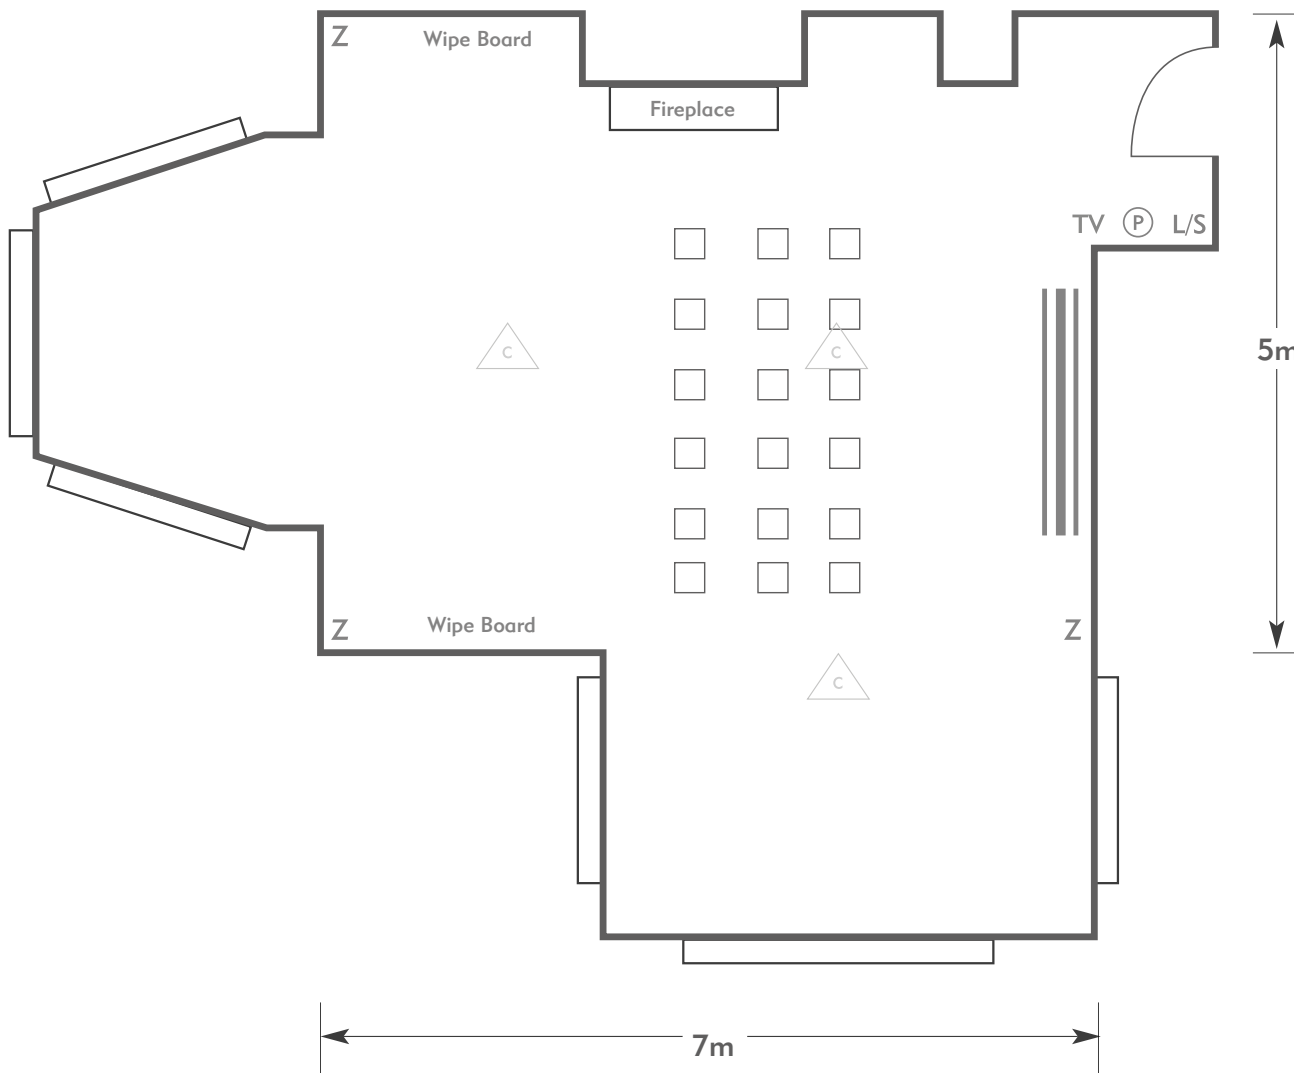

FANHAMS HALL

Hitchin Room

FANHAMS HALL
AN EXCLUSIVE VENUE

KEY:

- Z = 13 Amp Sockets
- 32A = 32 AMP Single Phase
- (P) = Phone Point
- I = ISDN line

- TV = T. V. Socket
- L/S = Light Switch
- (C) (L) = Chandelier / Ceiling light
- ≡ = Screen
- A/C = Heating / Aircon

FANHAMS HALL

AN EXCLUSIVE VENUE

KEY:

- Z = 13 Amp Sockets
- 32A = 32 AMP Single Phase
- (P) = Phone Point
- I = ISDN line

- TV = T. V. Socket
- L/S = Light Switch
- (c) (L) = Chandelier / Ceiling light
- ≡ = Screen
- A/C = Heating / Aircon