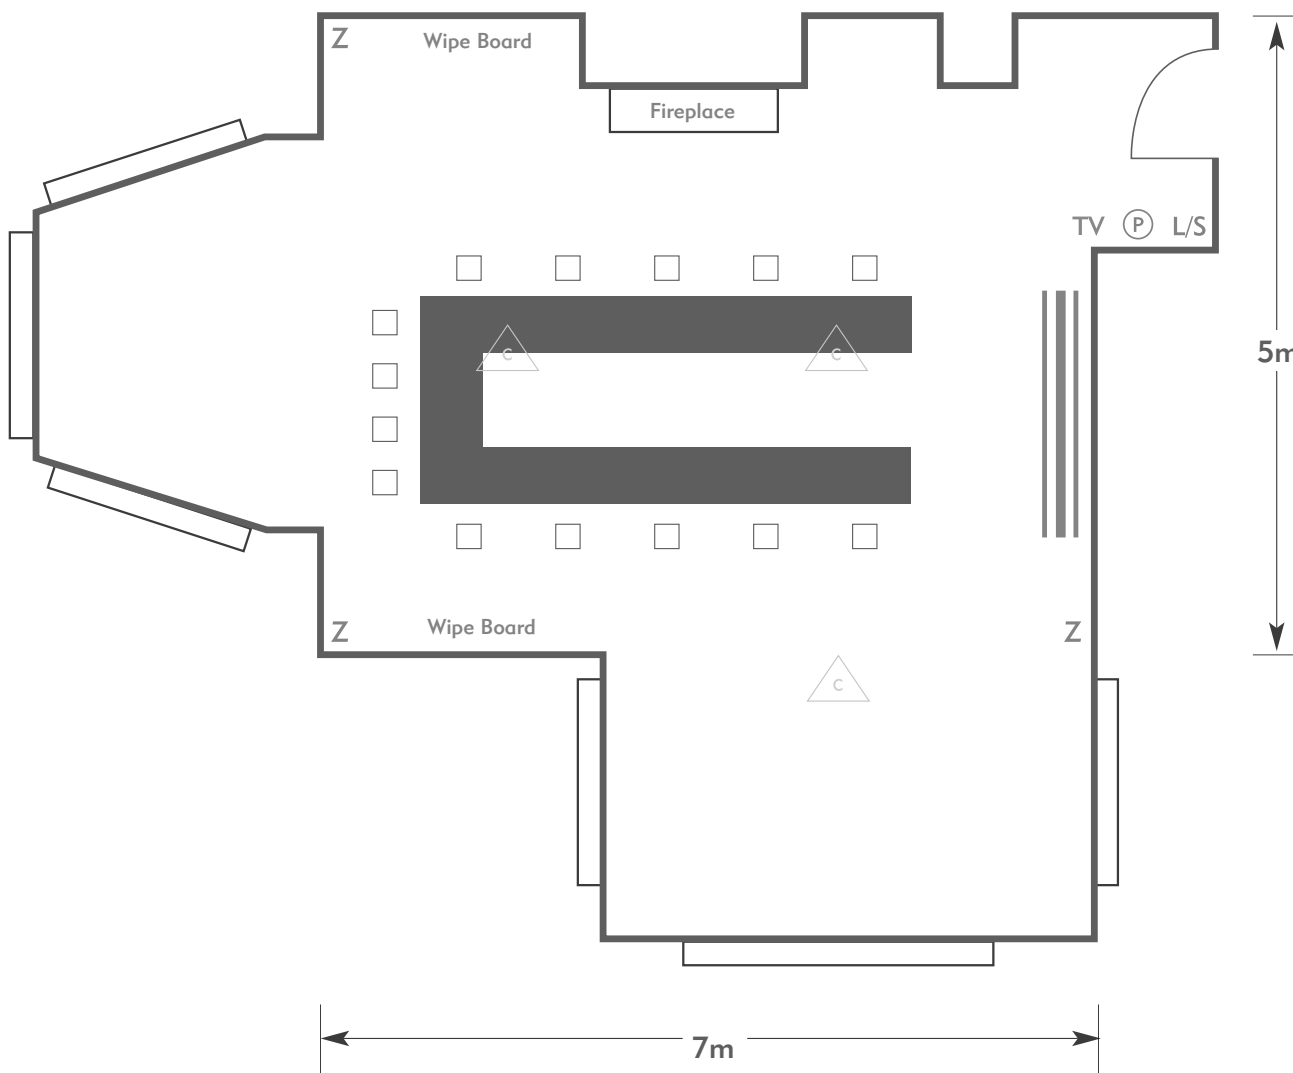

FANHAMS HALL
AN EXCLUSIVE VENUE

KEY:

- Z = 13 Amp Sockets
- 32A = 32 AMP Single Phase
- (P) = Phone Point
- I = ISDN line

- TV = T. V. Socket
- L/S = Light Switch
- (c) (L) = Chandelier / Ceiling light
- ≡ = Screen
- A/C = Heating / Aircon

Diagrams are not to scale, layouts are representative.

To book your meeting or event,
call **01276 478476** or email
groupsales@exclusive.co.uk

FANHAMS HALL

Hitchin Room

Room plan: U-shape

Capacity: 14 people

FANHAMS HALL

AN EXCLUSIVE VENUE

KEY:

- Z = 13 Amp Sockets
- 32A = 32 AMP Single Phase
- (P) = Phone Point
- I = ISDN line

- TV = T. V. Socket
- L/S = Light Switch
- (c) (L) = Chandelier / Ceiling light
- I = Screen
- A/C = Heating / Aircon