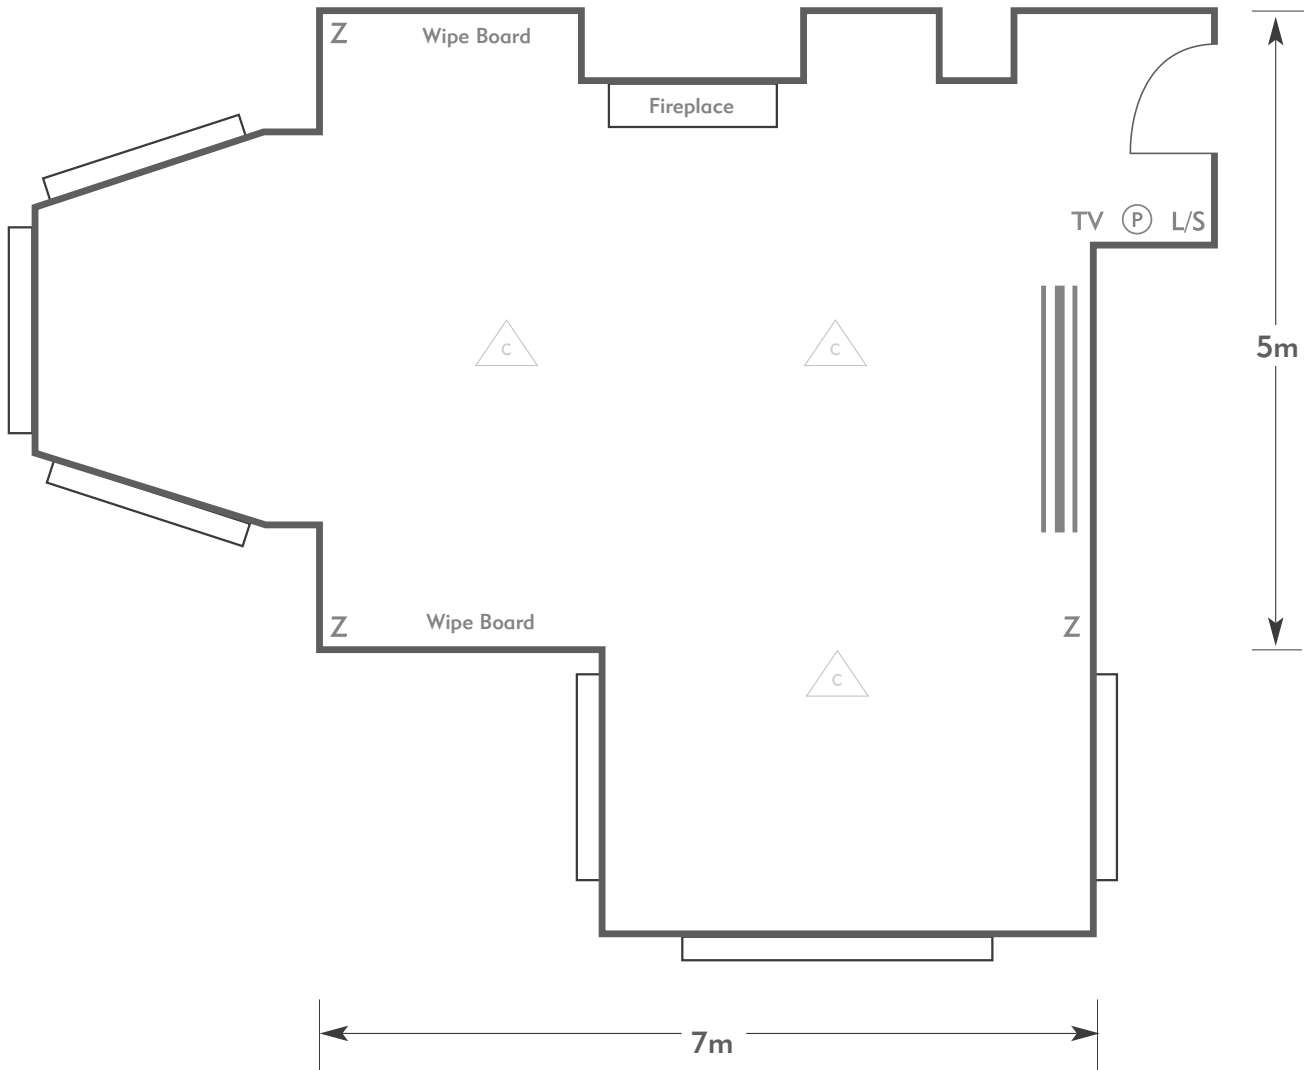

FANHAMS HALL

Hitchin Room

FANHAMS HALL
AN EXCLUSIVE VENUE

KEY:

- Z = 13 Amp Sockets
- 32A = 32 AMP Single Phase
- (P) = Phone Point
- I = ISDN line

- TV = T. V. Socket
- L/S = Light Switch
- (C) (L) = Chandelier / Ceiling light
- ≡ = Screen
- A/C = Heating / Aircon

FANHAMS HALL

AN EXCLUSIVE VENUE

KEY:

- Z = 13 Amp Sockets
- 32A = 32 AMP Single Phase
- (P) = Phone Point
- I = ISDN line

- TV = T. V. Socket
- L/S = Light Switch
- (c) (L) = Chandelier / Ceiling light
- ≡ = Screen
- A/C = Heating / Aircon