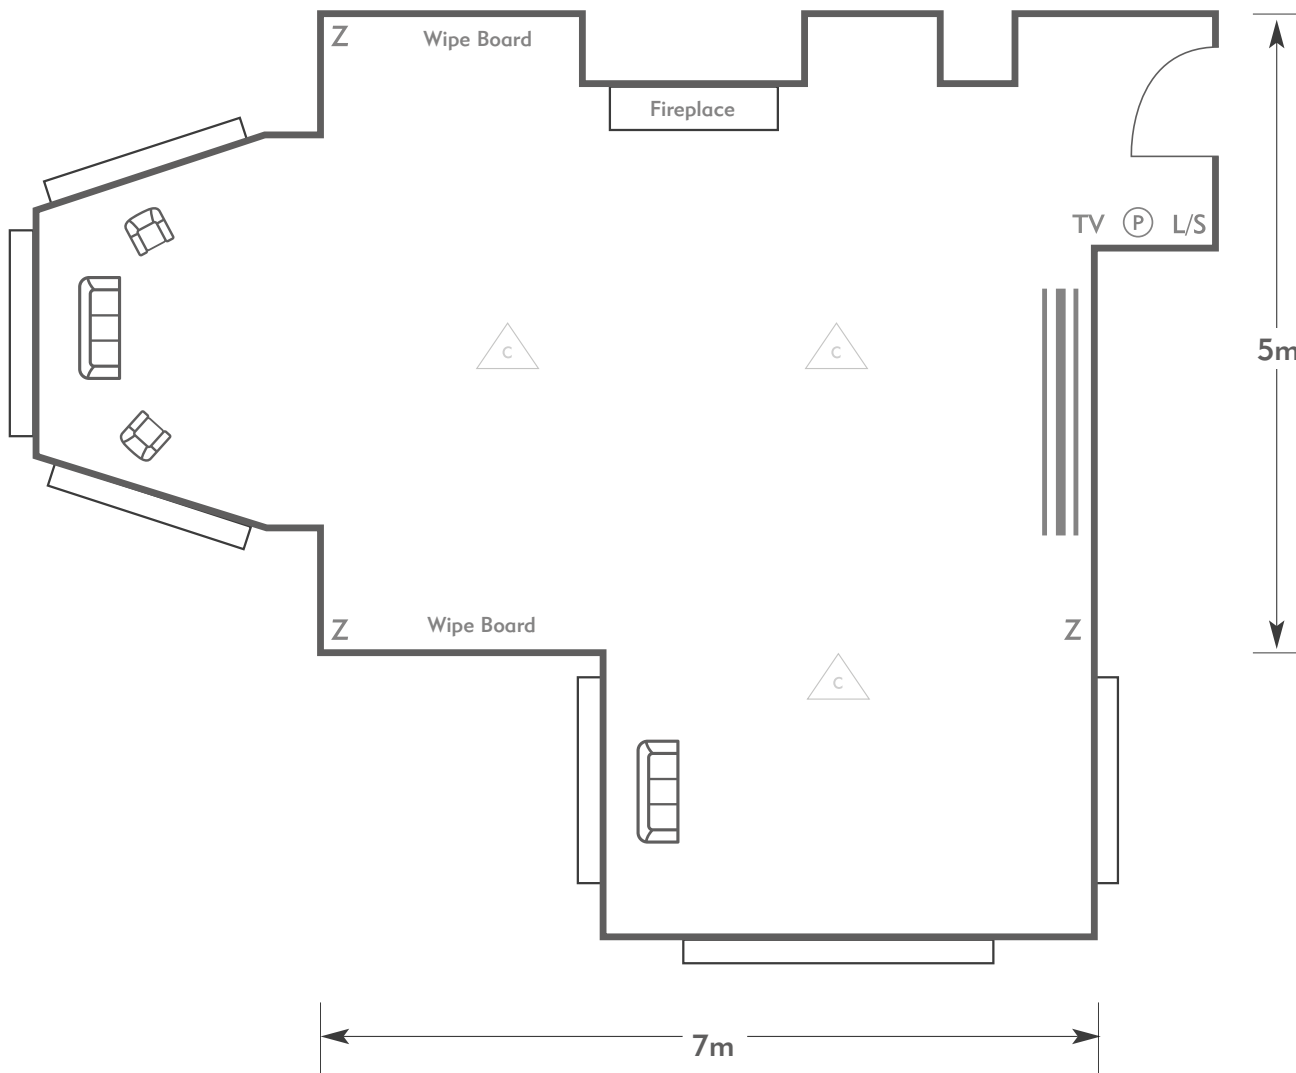

FANHAMS HALL

AN EXCLUSIVE VENUE

KEY:

- Z = 13 Amp Sockets
- 32A = 32 AMP Single Phase
- (P) = Phone Point
- I = ISDN line

- TV = T. V. Socket
- L/S = Light Switch
- (C) (L) = Chandelier / Ceiling light
- ≡ = Screen
- A/C = Heating / Aircon

Diagrams are not to scale, layouts are representative.

To book your meeting or event,
call **01276 478476** or email
groupsales@exclusive.co.uk

FANHAMS HALL

Hitchin Room

Room plan: Informal

Capacity: 20 people