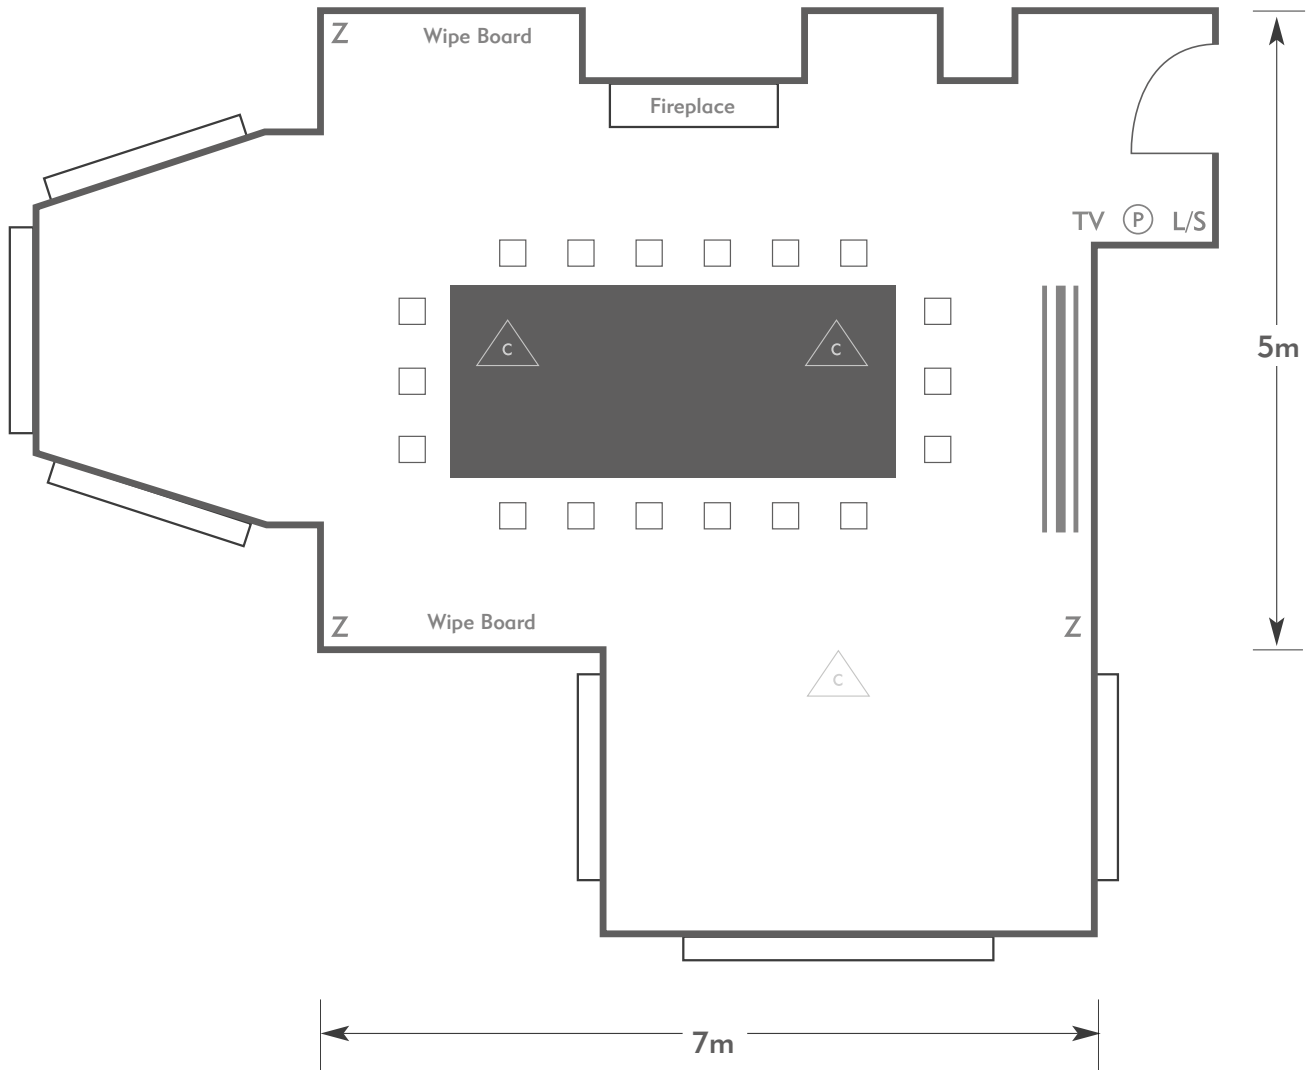

FANHAMS HALL

Hitchin Room

FANHAMS HALL
AN EXCLUSIVE VENUE

KEY:

- Z = 13 Amp Sockets
- 32A = 32 AMP Single Phase
- (P) = Phone Point
- I = ISDN line

- TV = T. V. Socket
- L/S = Light Switch
- (C) (L) = Chandelier / Ceiling light
- ≡ = Screen
- A/C = Heating / Aircon

FANHAMS HALL

AN EXCLUSIVE VENUE

KEY:

- Z = 13 Amp Sockets
- 32A = 32 AMP Single Phase
- (P) = Phone Point
- I = ISDN line

- TV = T. V. Socket
- L/S = Light Switch
- (c) (L) = Chandelier / Ceiling light
- ≡ = Screen
- A/C = Heating / Aircon

FANHAMS HALL

AN EXCLUSIVE VENUE

KEY:

- Z = 13 Amp Sockets
- 32A = 32 AMP Single Phase
- (P) = Phone Point
- I = ISDN line

- TV = T. V. Socket
- L/S = Light Switch
- (c) (L) = Chandelier / Ceiling light
- I = Screen
- A/C = Heating / Aircon