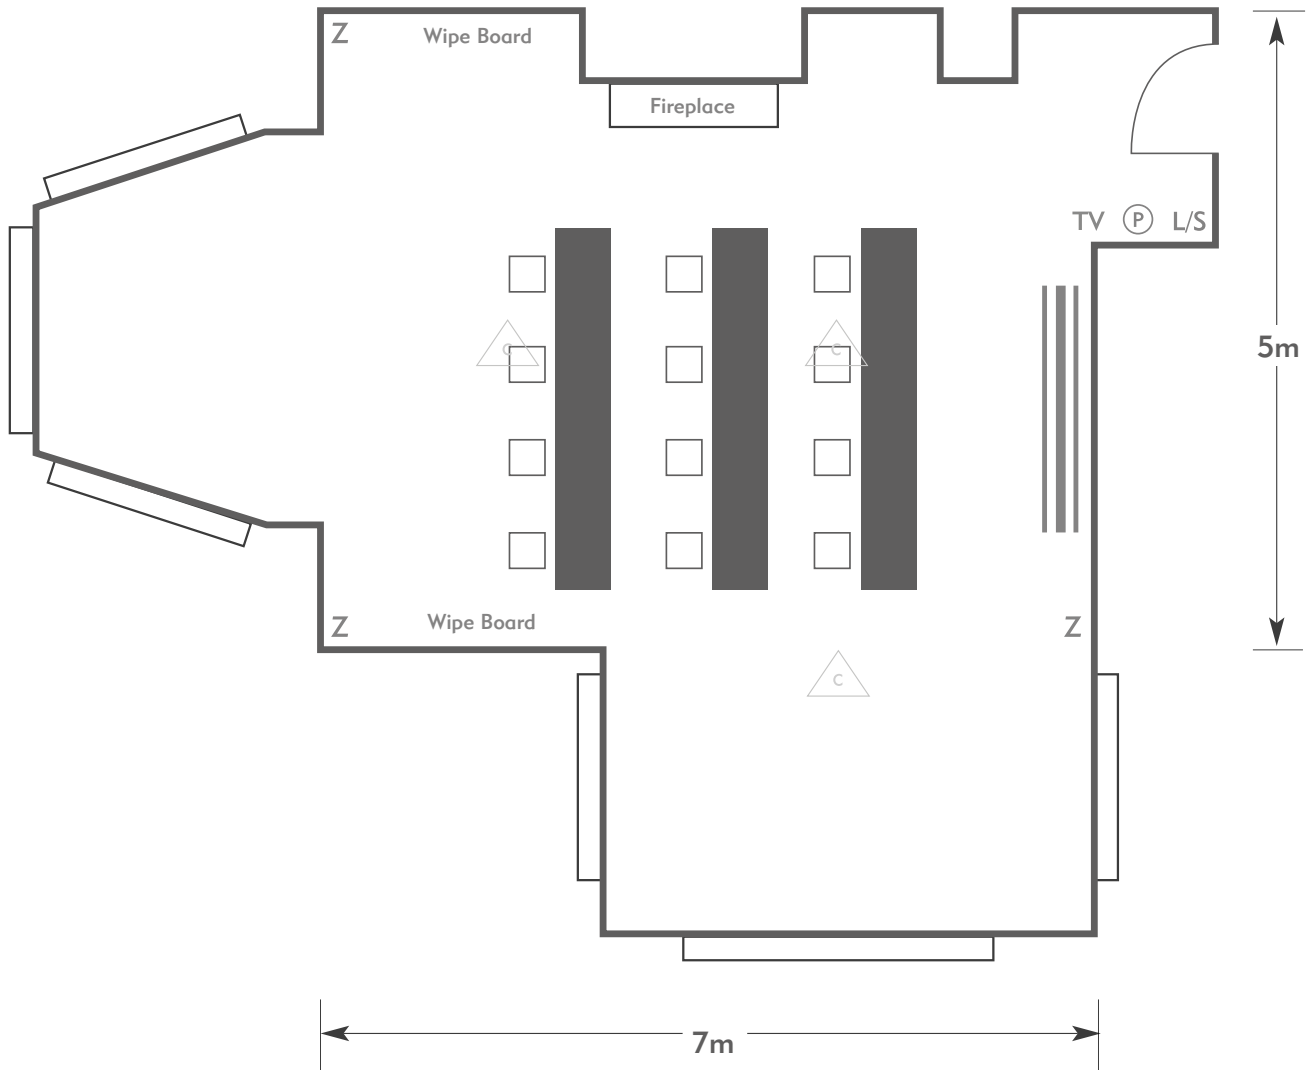

FANHAMS HALL

AN EXCLUSIVE VENUE

KEY:

- Z = 13 Amp Sockets
- 32A = 32 AMP Single Phase
- (P) = Phone Point
- I = ISDN line

- TV = T. V. Socket
- L/S = Light Switch
- (c) (L) = Chandelier / Ceiling light
- I = Screen
- A/C = Heating / Aircon

Diagrams are not to scale, layouts are representative.

To book your meeting or event,
call **01276 478476** or email
groupsales@exclusive.co.uk

FANHAMS HALL

Hitchin Room

Room plan: Classroom

Capacity: 12 people

FANHAMS HALL
AN EXCLUSIVE VENUE

KEY:

- Z = 13 Amp Sockets
- 32A = 32 AMP Single Phase
- (P) = Phone Point
- I = ISDN line

- TV = T. V. Socket
- L/S = Light Switch
- (C) (L) = Chandelier / Ceiling light
- ≡ = Screen
- A/C = Heating / Aircon