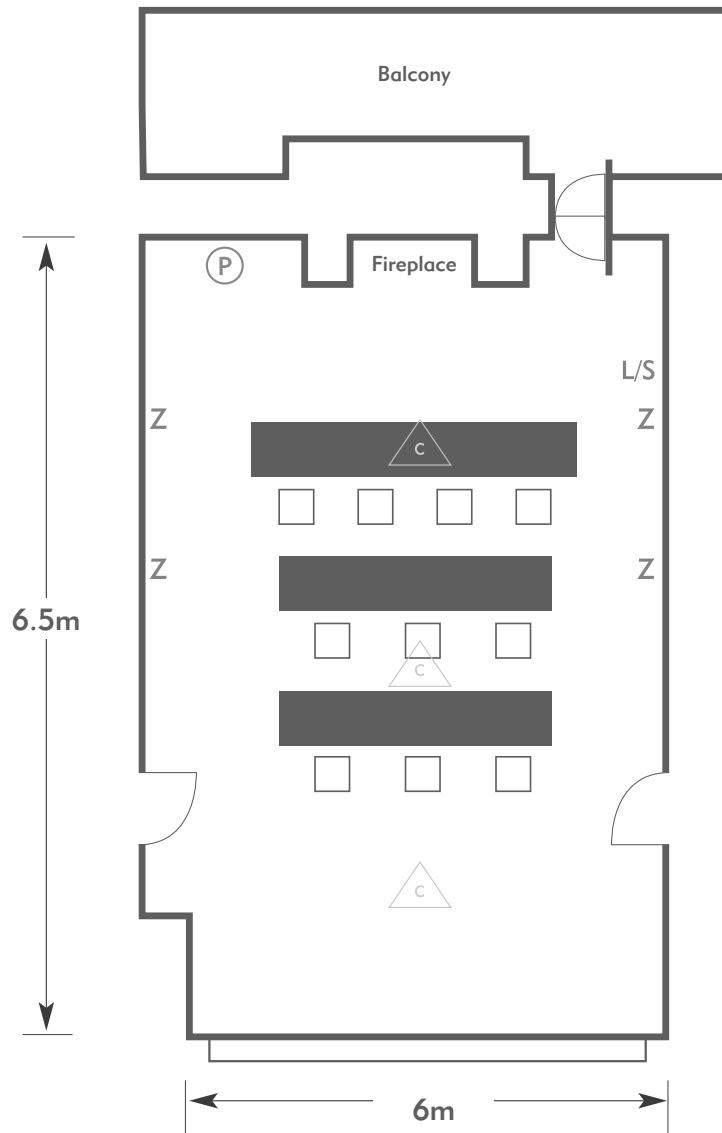

## Knebworth Room

Room plan: Classroom

Capacity: 10 people

FANHAMS HALL

AN EXCLUSIVE VENUE

### KEY:

- Z = 13 Amp Sockets
- 32A = 32 AMP Single Phase
- (P) = Phone Point
- I = ISDN line

- TV = T. V. Socket
- L/S = Light Switch
- (C) (L) = Chandelier / Ceiling light
- ≡ = Screen
- A/C = Heating / Aircon