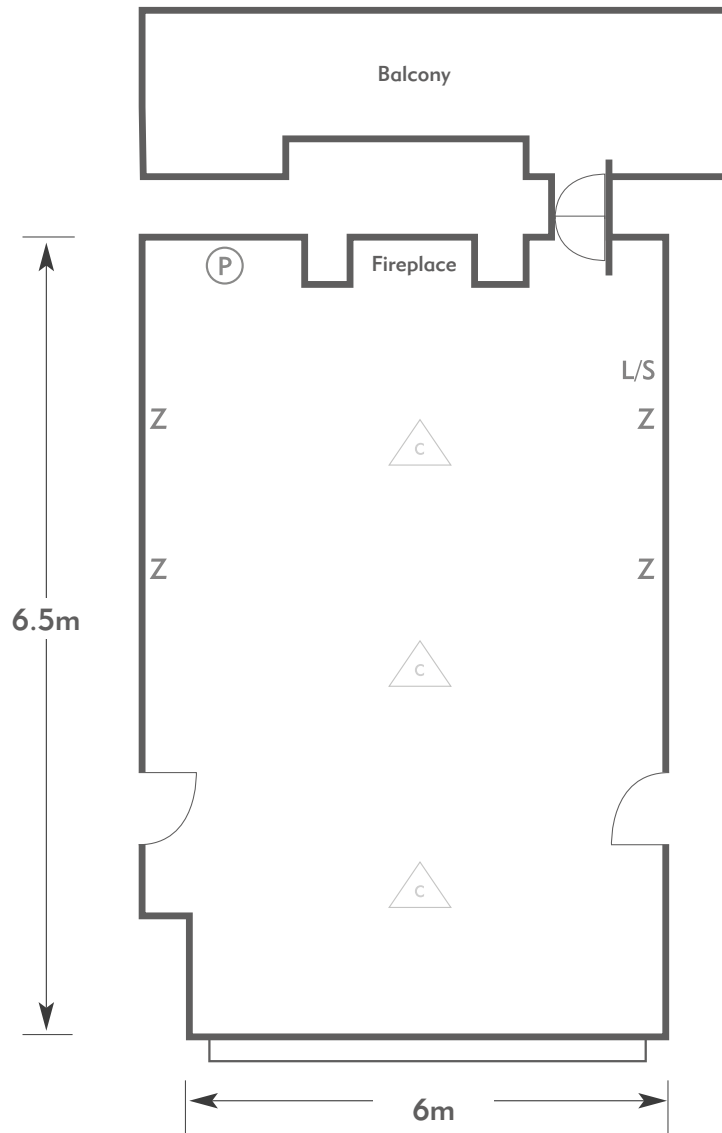

### KEY:

- Z = 13 Amp Sockets
- 32A = 32 AMP Single Phase
- (P) = Phone Point
- I = ISDN line

- TV = T. V. Socket
- L/S = Light Switch
- (C) (L) = Chandelier / Ceiling light
- ≡ = Screen
- A/C = Heating / Aircon