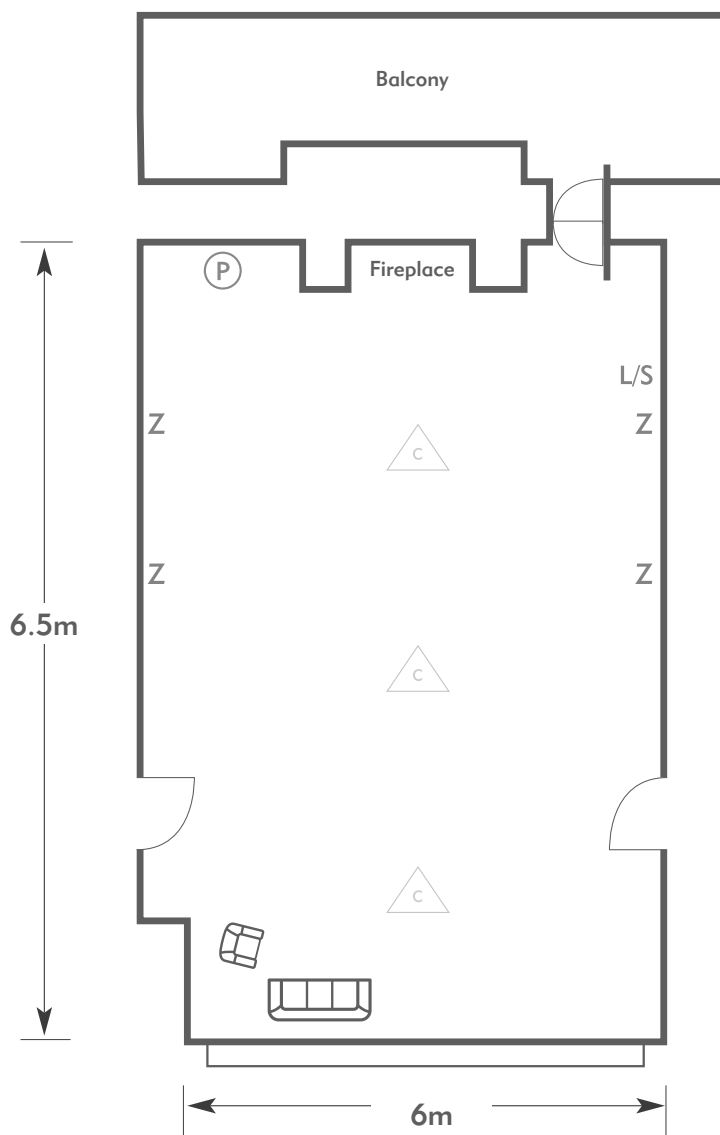

## Knebworth Room

Room plan: Informal

Capacity: 12 people

FANHAMS HALL

AN EXCLUSIVE VENUE

### KEY:

Z = 13 Amp Sockets

32A = 32 AMP Single Phase

(P) = Phone Point

I = ISDN line

TV = T. V. Socket

L/S = Light Switch

(C) (L) = Chandelier / Ceiling light