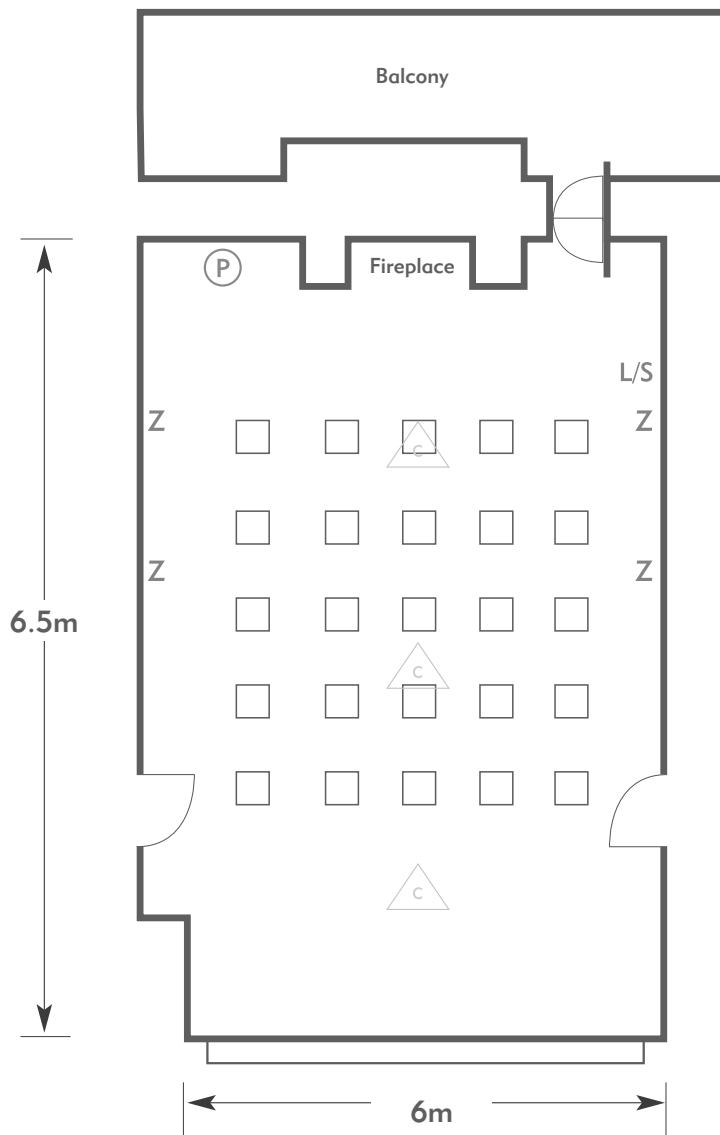

## Knebworth Room

Room plan: Theatre

Capacity: 25 people

FANHAMS HALL

AN EXCLUSIVE VENUE

### KEY:

- Z = 13 Amp Sockets
- 32A = 32 AMP Single Phase
- (P) = Phone Point
- I = ISDN line

- TV = T. V. Socket
- L/S = Light Switch
- (C) (L) = Chandelier / Ceiling light
- ≡ = Screen
- A/C = Heating / Aircon