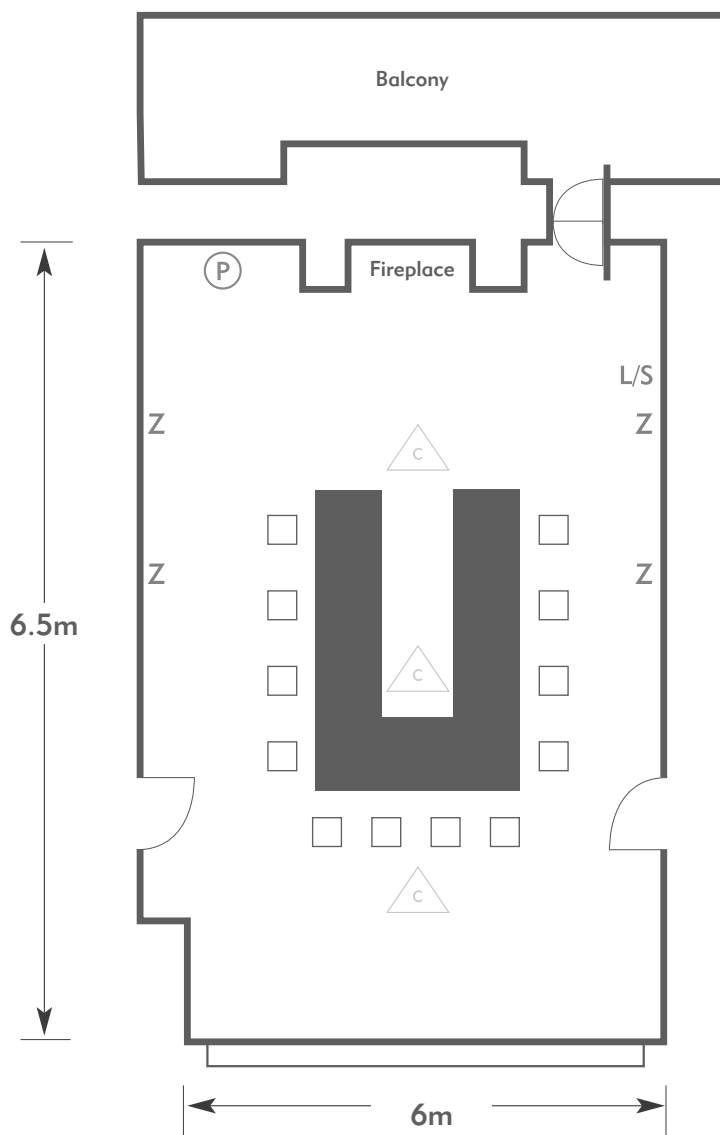

## Knebworth Room

Room plan: U-shape

Capacity: 12 people

FANHAMS HALL

AN EXCLUSIVE VENUE

### KEY:

Z = 13 Amp Sockets  
32A = 32 AMP Single Phase

(P) = Phone Point

I = ISDN line

TV = T. V. Socket

L/S = Light Switch

(C) (L) = Chandelier / Ceiling light

≡ = Screen