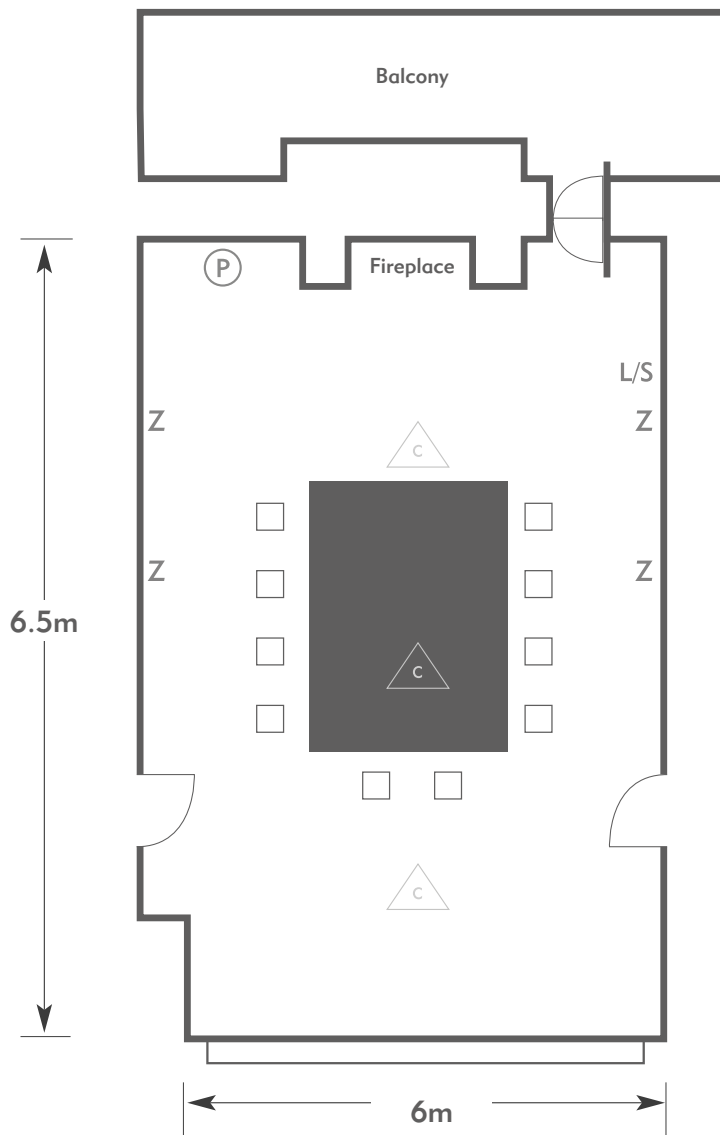

## Knebworth Room

Room plan: Boardroom

Capacity: 10 people

FANHAMS HALL

AN EXCLUSIVE VENUE

### KEY:

- Z = 13 Amp Sockets
- 32A = 32 AMP Single Phase
- (P) = Phone Point
- I = ISDN line

- TV = T. V. Socket
- L/S = Light Switch
- (C) (L) = Chandelier / Ceiling light
- ≡ = Screen
- A/C = Heating / Aircon