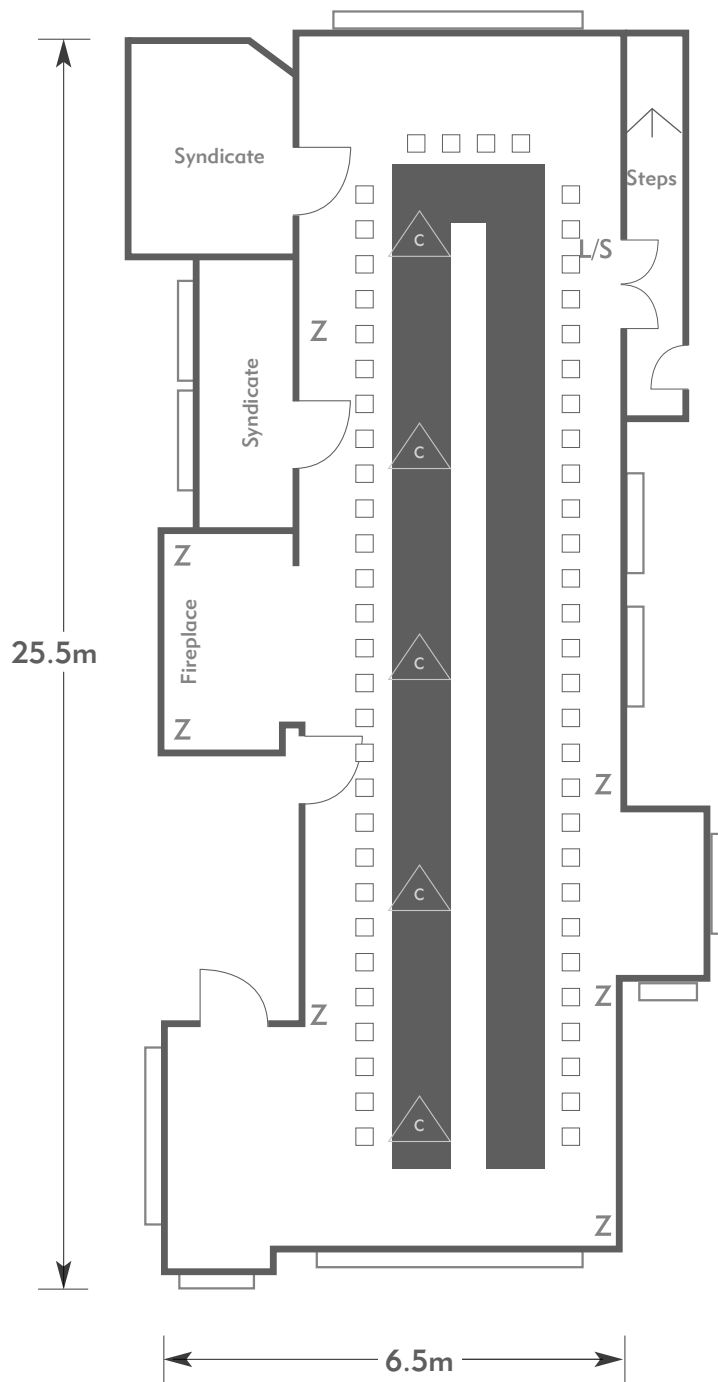

FANHAMS HALL

Long Gallery

Room plan: Boardroom

Capacity: 70 people

FANHAMS HALL

AN EXCLUSIVE VENUE

KEY:

- Z = 13 Amp Sockets
- 32A = 32 AMP Single Phase
- (P) = Phone Point
- I = ISDN line

FANHAMS HALL

Long Gallery

Room plan: U-shape

Capacity: 60 people

FANHAMS HALL

AN EXCLUSIVE VENUE

KEY:

Z = 13 Amp Sockets

32A = 32 AMP Single Phase

(P) = Phone Point

I = ISDN line

TV = T. V. Socket

L/S = Light Switch

(C) (L) = Chandelier / Ceiling light

==== = Screen

A/C = Heating / Aircon