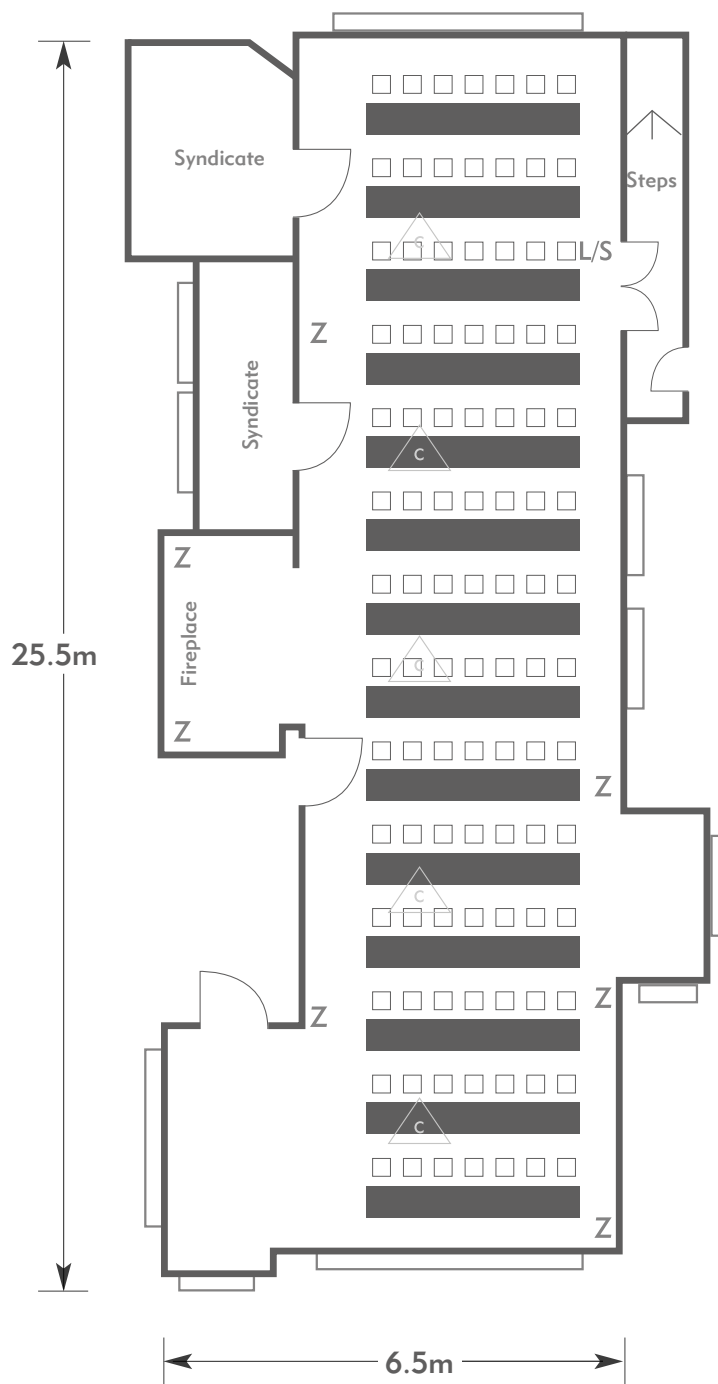

FANHAMS HALL

Long Gallery

Room plan: Classroom

Capacity: 100 people

FANHAMS HALL

AN EXCLUSIVE VENUE

KEY:

- Z = 13 Amp Sockets
- 32A = 32 AMP Single Phase
- (P) = Phone Point
- I = ISDN line

- TV = T. V. Socket
- L/S = Light Switch
- (C) (L) = Chandelier / Ceiling light
- ==== = Screen
- A/C = Heating / Aircon

To book your meeting or event,
call **01276 478476** or email
groupsales@exclusive.co.uk