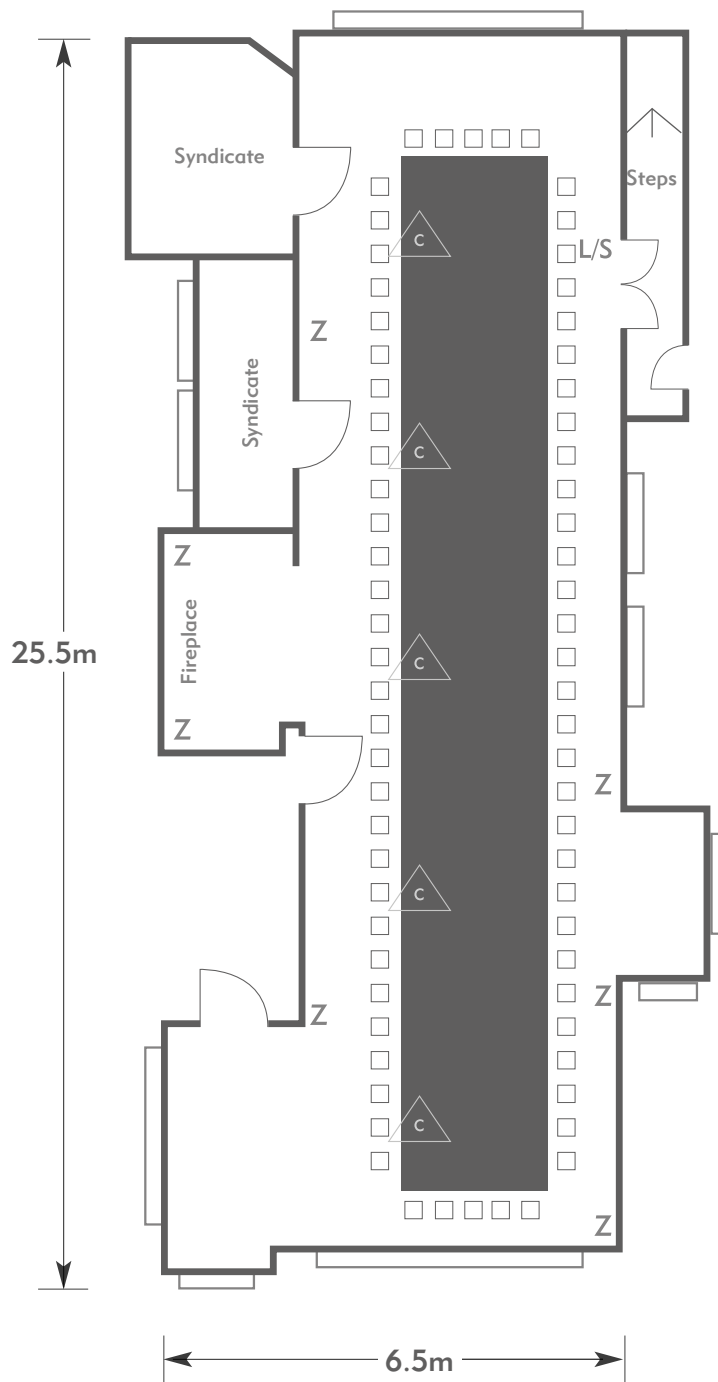

FANHAMS HALL

Long Gallery

FANHAMS HALL
AN EXCLUSIVE VENUE

KEY:

- Z = 13 Amp Sockets
- 32A = 32 AMP Single Phase
- (P) = Phone Point
- I = ISDN line

- TV = T. V. Socket
- L/S = Light Switch
- (C) (L) = Chandelier / Ceiling light
- ==== = Screen
- A/C = Heating / Aircon

FANHAMS HALL

Long Gallery

Room plan: Boardroom

Capacity: 70 people

FANHAMS HALL

AN EXCLUSIVE VENUE

KEY:

- Z = 13 Amp Sockets
- 32A = 32 AMP Single Phase
- (P) = Phone Point
- I = ISDN line

FANHAMS HALL

Long Gallery

Room plan: U-shape

Capacity: 60 people

FANHAMS HALL

AN EXCLUSIVE VENUE

KEY:

Z = 13 Amp Sockets

32A = 32 AMP Single Phase

(P) = Phone Point

I = ISDN line

TV = T. V. Socket

L/S = Light Switch

(C) (L) = Chandelier / Ceiling light

==== = Screen

A/C = Heating / Aircon