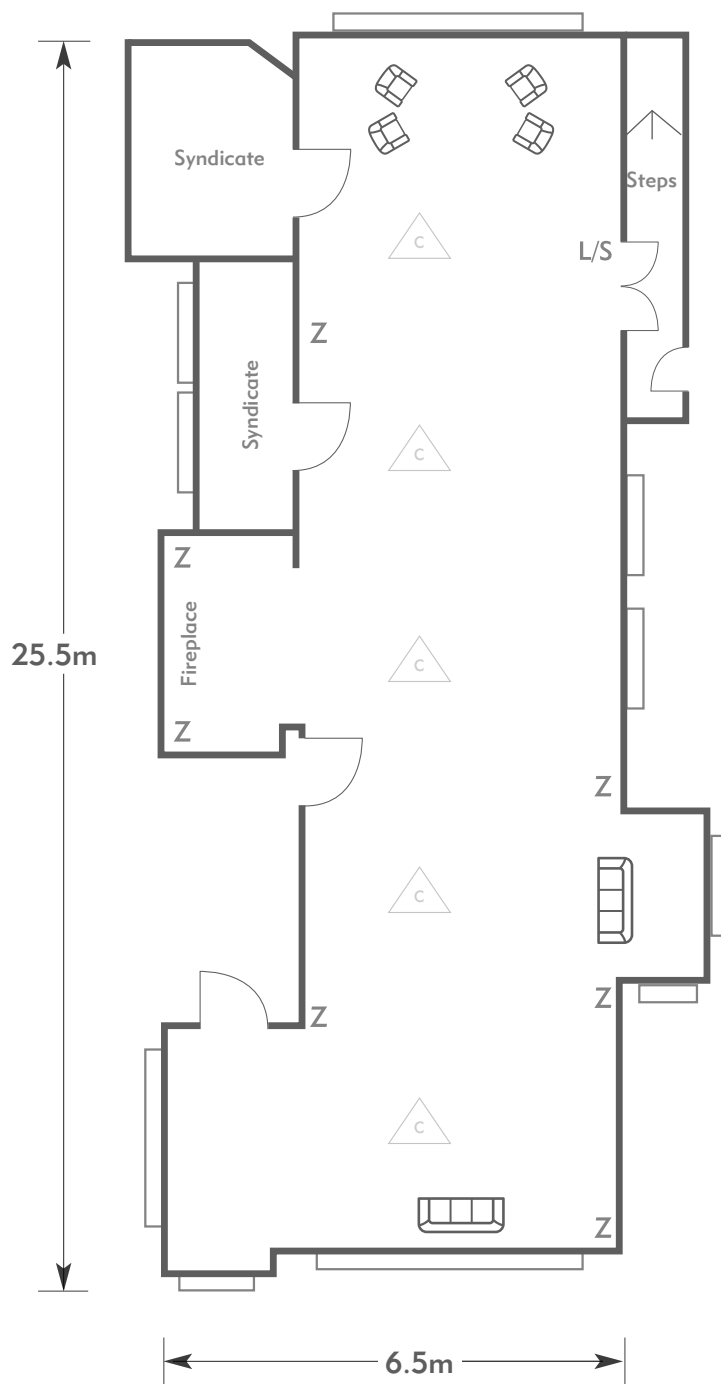

FANHAMS HALL

Long Gallery

Room plan: Boardroom

Capacity: 70 people

FANHAMS HALL

AN EXCLUSIVE VENUE

KEY:

- Z = 13 Amp Sockets
- 32A = 32 AMP Single Phase
- (P) = Phone Point
- I = ISDN line

- Z = 13 Amp Sockets
- 32A = 32 AMP Single Phase
- (P) = Phone Point
- I = ISDN line

- TV = T. V. Socket
- L/S = Light Switch
- (C) (L) = Chandelier / Ceiling light
- ==== = Screen
- A/C = Heating / Aircon

- TV = T. V. Socket
- L/S = Light Switch
- (C) (L) = Chandelier / Ceiling light
- ==== = Screen
- A/C = Heating / Aircon

To book your meeting or event,
call **01276 478476** or email
groupsales@exclusive.co.uk

FANHAMS HALL

Long Gallery

Room plan: Informal
Capacity: 110 people

FANHAMS HALL
AN EXCLUSIVE VENUE

KEY:

- Z = 13 Amp Sockets
- 32A = 32 AMP Single Phase
- (P) = Phone Point
- I = ISDN line

- TV = T. V. Socket
- L/S = Light Switch
- (C) (L) = Chandelier / Ceiling light
- ==== = Screen
- A/C = Heating / Aircon