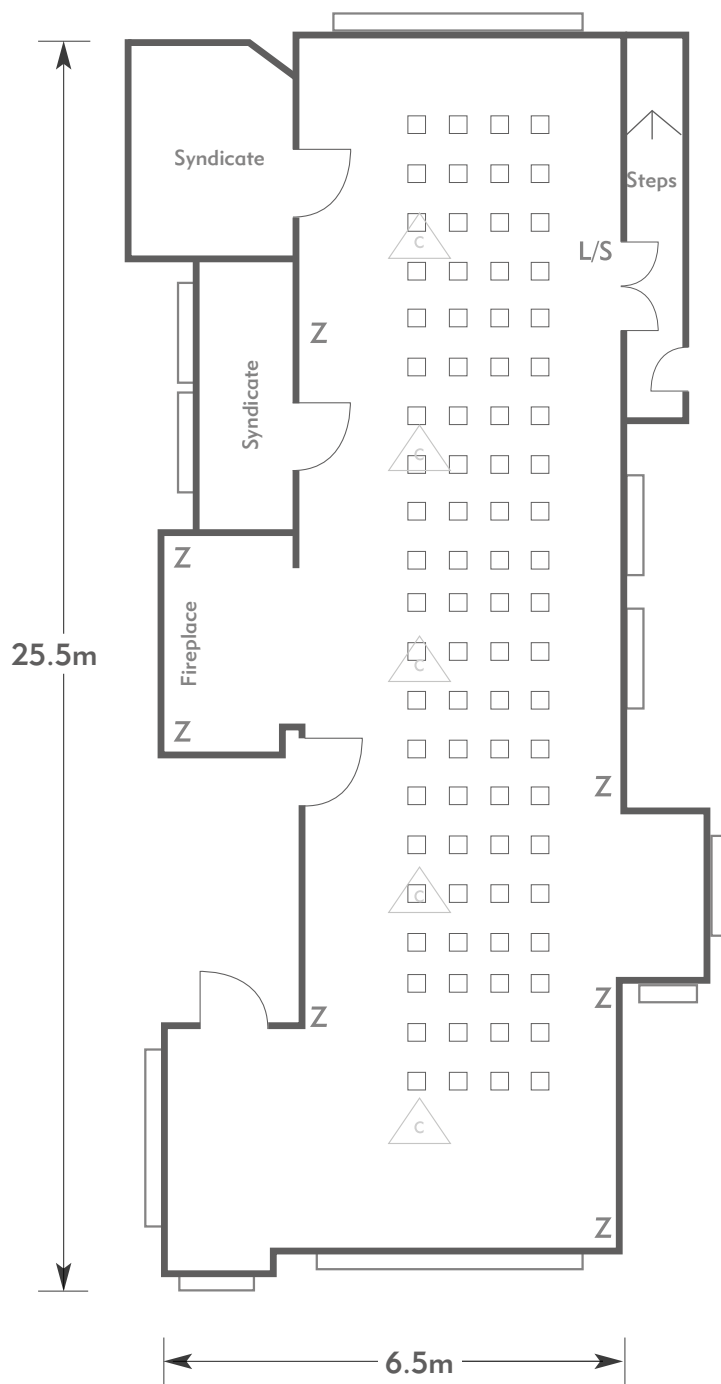

FANHAMS HALL

Long Gallery

FANHAMS HALL
AN EXCLUSIVE VENUE

KEY:

- Z = 13 Amp Sockets
- 32A = 32 AMP Single Phase
- (P) = Phone Point
- I = ISDN line

- TV = T. V. Socket
- L/S = Light Switch
- (C) (L) = Chandelier / Ceiling light
- ==== = Screen
- A/C = Heating / Aircon

To book your meeting or event,
call **01276 478476** or email
groupsales@exclusive.co.uk

FANHAMS HALL

Long Gallery

Room plan: Theatre
Capacity: 110 people

FANHAMS HALL
AN EXCLUSIVE VENUE

KEY:

- Z = 13 Amp Sockets
- 32A = 32 AMP Single Phase
- (P) = Phone Point
- I = ISDN line

FANHAMS HALL

Long Gallery

Room plan: Boardroom

Capacity: 70 people

FANHAMS HALL

AN EXCLUSIVE VENUE

KEY:

- Z = 13 Amp Sockets
- 32A = 32 AMP Single Phase
- (P) = Phone Point
- I = ISDN line

FANHAMS HALL

Long Gallery

Room plan: U-shape

Capacity: 60 people

FANHAMS HALL

AN EXCLUSIVE VENUE

KEY:

Z = 13 Amp Sockets