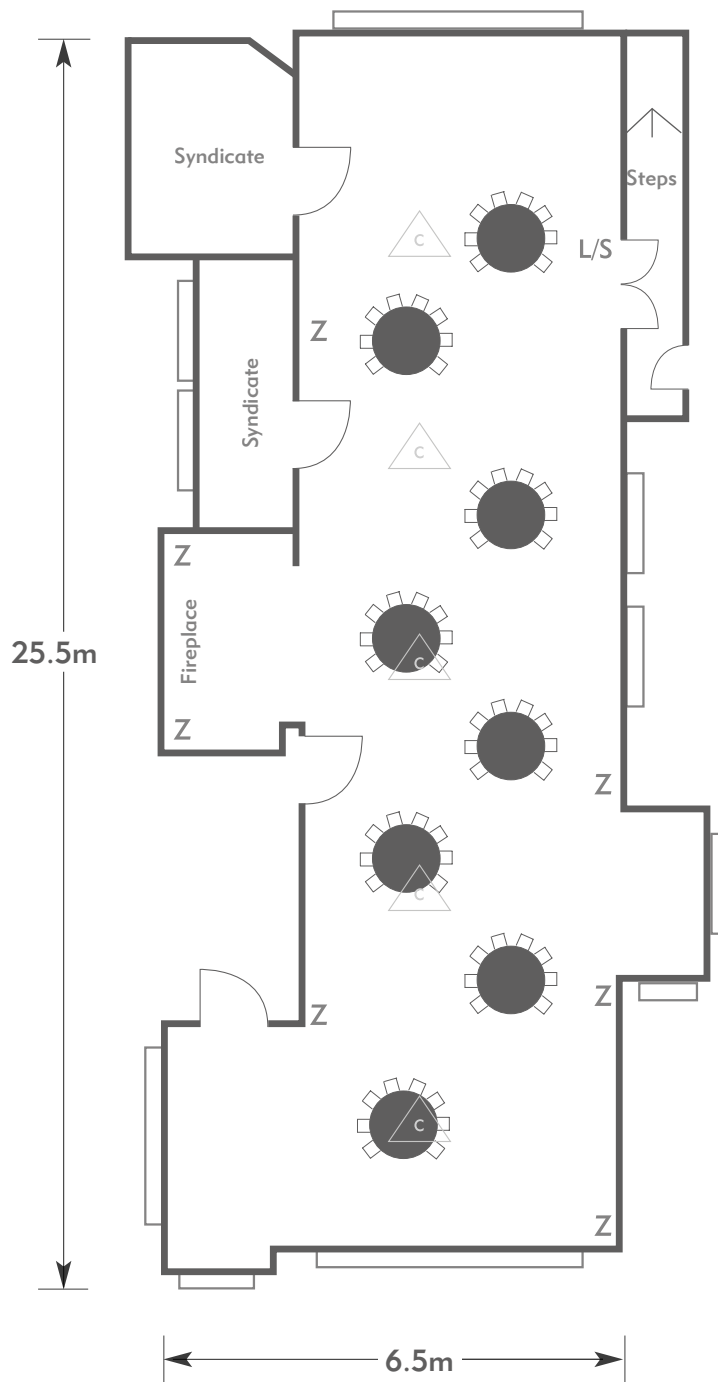

FANHAMS HALL

Long Gallery

Room plan: Boardroom

Capacity: 70 people

FANHAMS HALL

AN EXCLUSIVE VENUE

KEY:

- Z = 13 Amp Sockets
- 32A = 32 AMP Single Phase
- (P) = Phone Point
- I = ISDN line

- Z = 13 Amp Sockets
- 32A = 32 AMP Single Phase
- (P) = Phone Point
- I = ISDN line

- TV = T. V. Socket
- L/S = Light Switch
- (C) (L) = Chandelier / Ceiling light
- ==== = Screen
- A/C = Heating / Aircon

To book your meeting or event,
call **01276 478476** or email
groupsales@exclusive.co.uk

FANHAMS HALL

Long Gallery

Room plan: Cabaret
Capacity: 100 people

FANHAMS HALL
AN EXCLUSIVE VENUE

KEY:

- Z = 13 Amp Sockets
- 32A = 32 AMP Single Phase
- (P) = Phone Point
- I = ISDN line

FANHAMS HALL

Long Gallery

Room plan: Informal
Capacity: 110 people

FANHAMS HALL
AN EXCLUSIVE VENUE

KEY:

- Z = 13 Amp Sockets
- 32A = 32 AMP Single Phase
- (P) = Phone Point
- I = ISDN line

- TV = T. V. Socket
- L/S = Light Switch
- (C) (L) = Chandelier / Ceiling light
- ==== = Screen
- A/C = Heating / Aircon