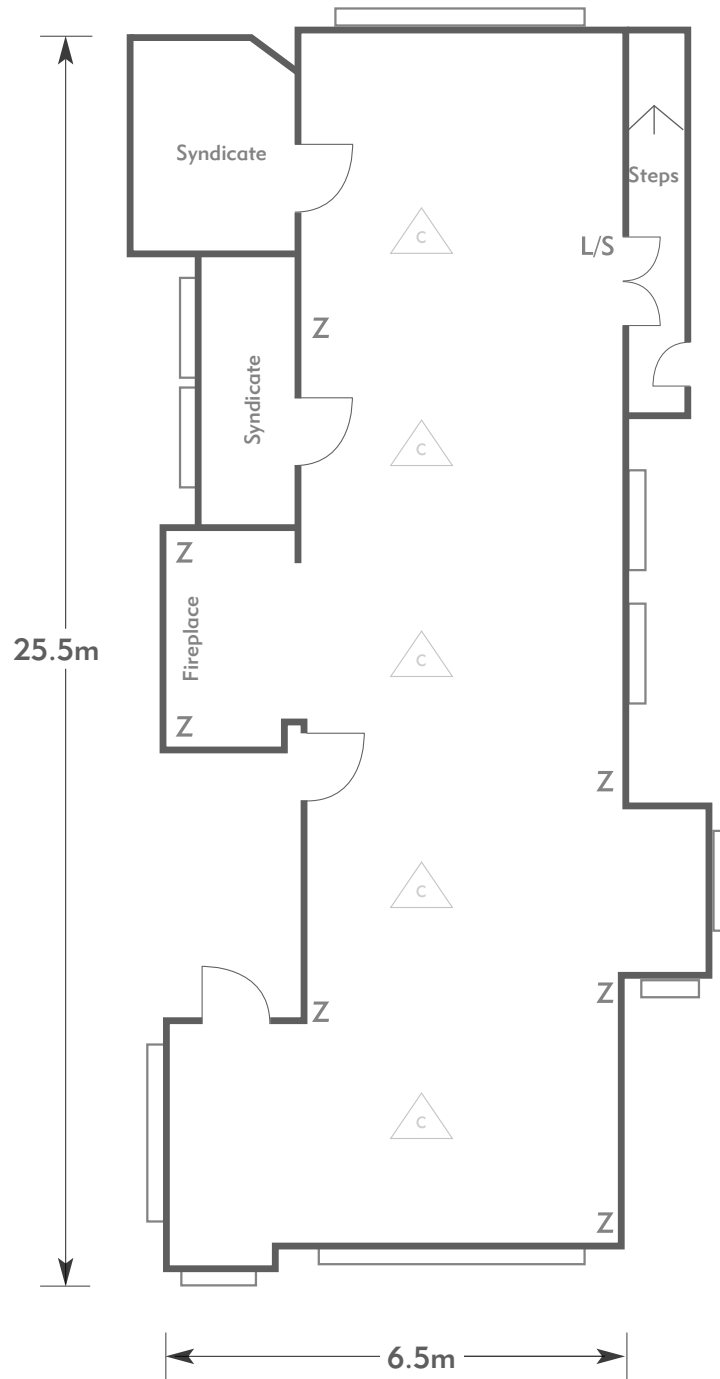

FANHAMS HALL

Long Gallery

FANHAMS HALL
AN EXCLUSIVE VENUE

KEY:

- Z = 13 Amp Sockets
- 32A = 32 AMP Single Phase
- (P) = Phone Point
- I = ISDN line

- TV = T. V. Socket
- L/S = Light Switch
- (C) (L) = Chandelier / Ceiling light
- ==== = Screen
- A/C = Heating / Aircon

FANHAMS HALL

Long Gallery

Room plan: Boardroom

Capacity: 70 people

FANHAMS HALL

AN EXCLUSIVE VENUE

KEY:

- Z = 13 Amp Sockets
- 32A = 32 AMP Single Phase
- (P) = Phone Point
- I = ISDN line

FANHAMS HALL

Long Gallery

Room plan: U-shape

Capacity: 60 people

FANHAMS HALL

AN EXCLUSIVE VENUE

KEY:

Z = 13 Amp Sockets

32A = 32 AMP Single Phase

(P) = Phone Point

I = ISDN line

TV = T. V. Socket

L/S = Light Switch

(C) (L) = Chandelier / Ceiling light

==== = Screen

A/C = Heating / Aircon