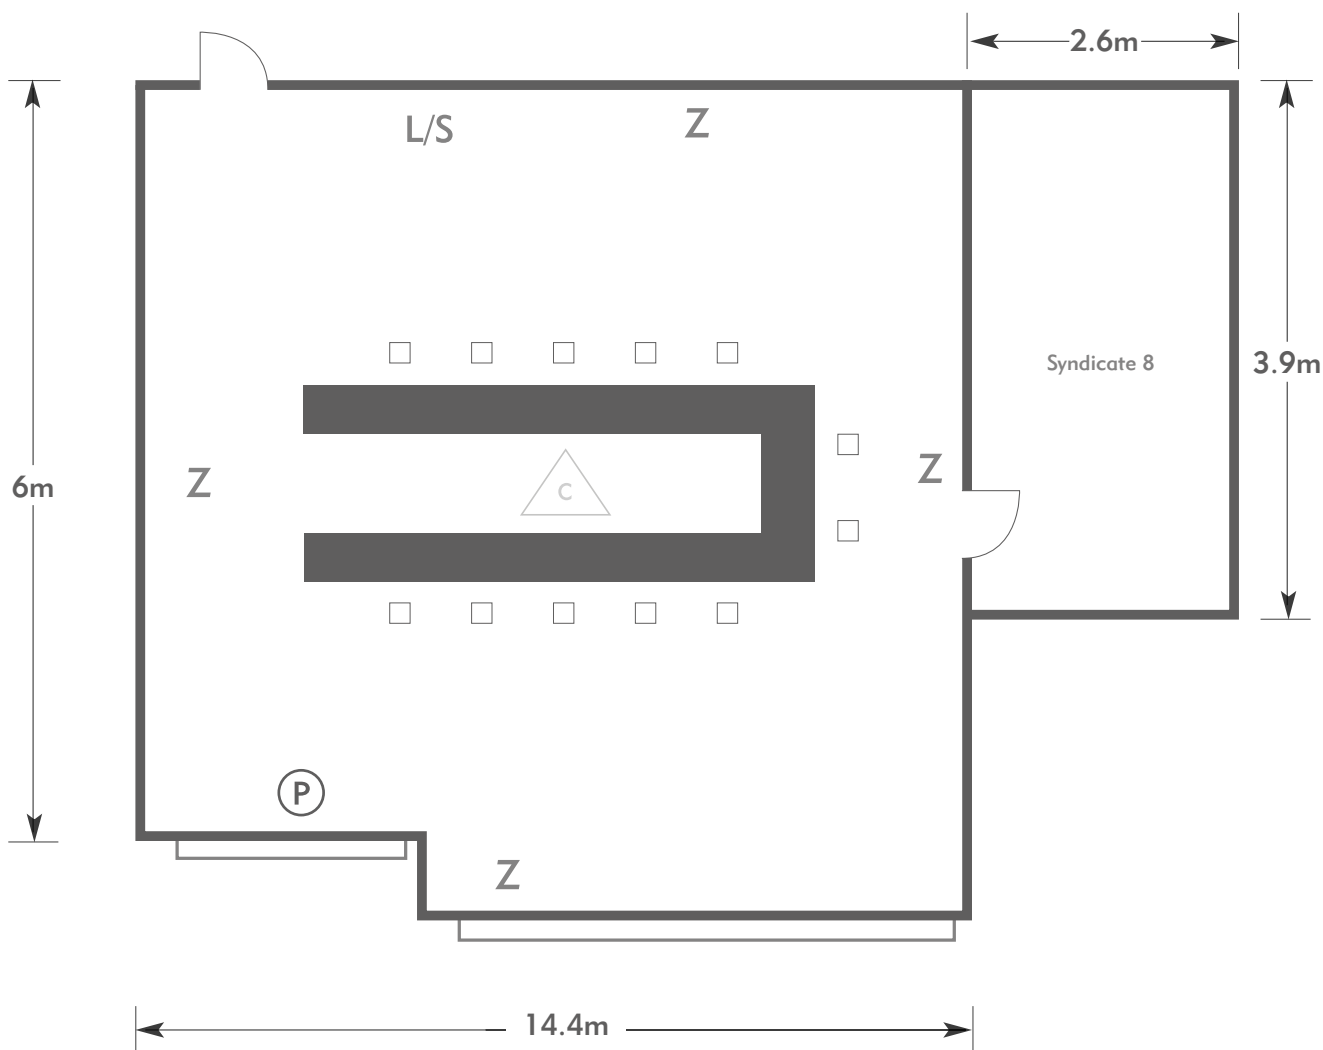

FANHAMS HALL
AN EXCLUSIVE VENUE

KEY:

- Z = 13 Amp Sockets
- 32A = 32 AMP Single Phase
- (P) = Phone Point
- I = ISDN line

- TV = T. V. Socket
- L/S = Light Switch
- (C) (L) = Chandelier / Ceiling light
- ==== = Screen
- A/C = Heating / Aircon