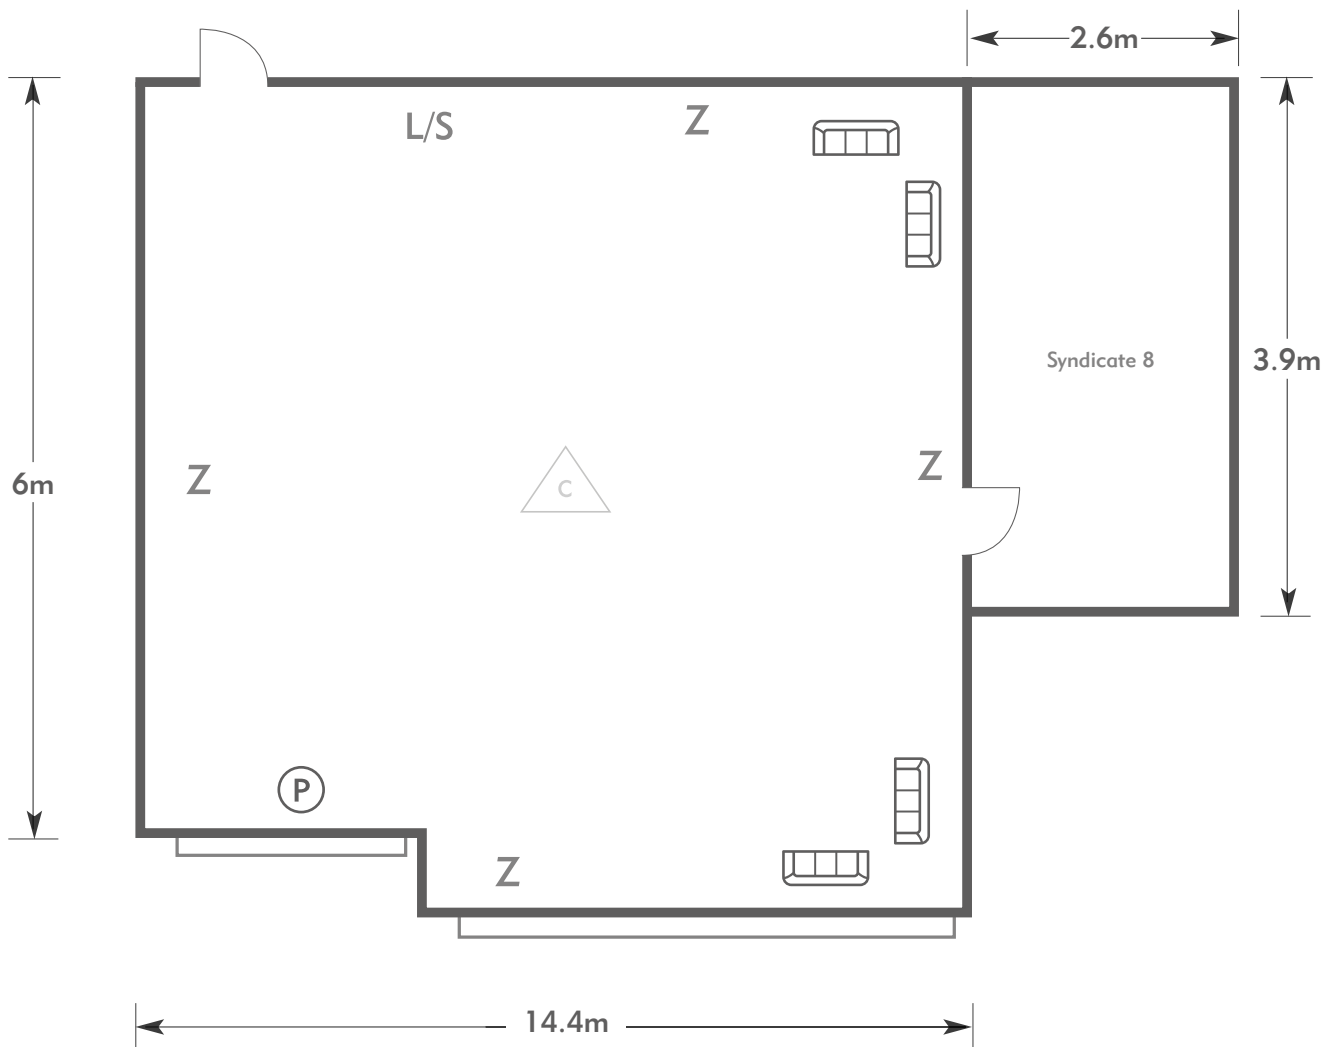

FANHAMS HALL

Welwyn Room

Room plan: Classroom

Capacity: 24 people

FANHAMS HALL

AN EXCLUSIVE VENUE

KEY:

Z = 13 Amp Sockets

32A = 32 AMP Single Phase

(P) = Phone Point

I = ISDN line

TV = T. V. Socket

L/S = Light Switch

(C) (L) = Chandelier / Ceiling light

≡ = Screen

A/C = Heating / Aircon

Diagrams are not to scale, layouts are representative.

To book your meeting or event,
call **01276 478476** or email
groupsales@exclusive.co.uk