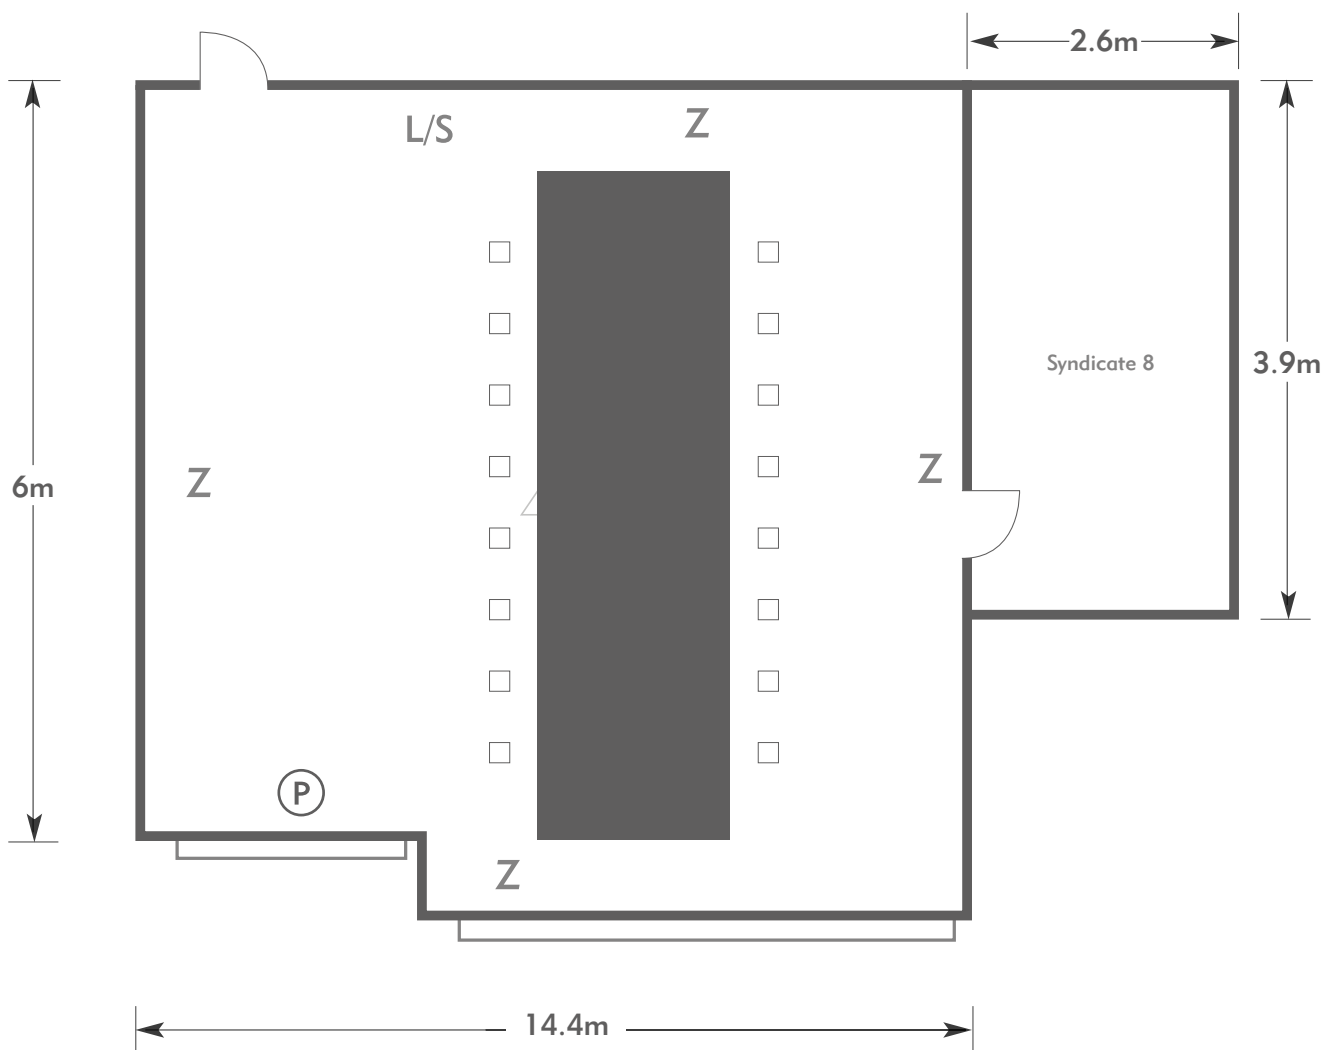

FANHAMS HALL

AN EXCLUSIVE VENUE

KEY:

- Z = 13 Amp Sockets
- 32A = 32 AMP Single Phase
- (P) = Phone Point
- I = ISDN line

- TV = T. V. Socket
- L/S = Light Switch
- (C) (L) = Chandelier / Ceiling light
- ≡ = Screen
- A/C = Heating / Aircon