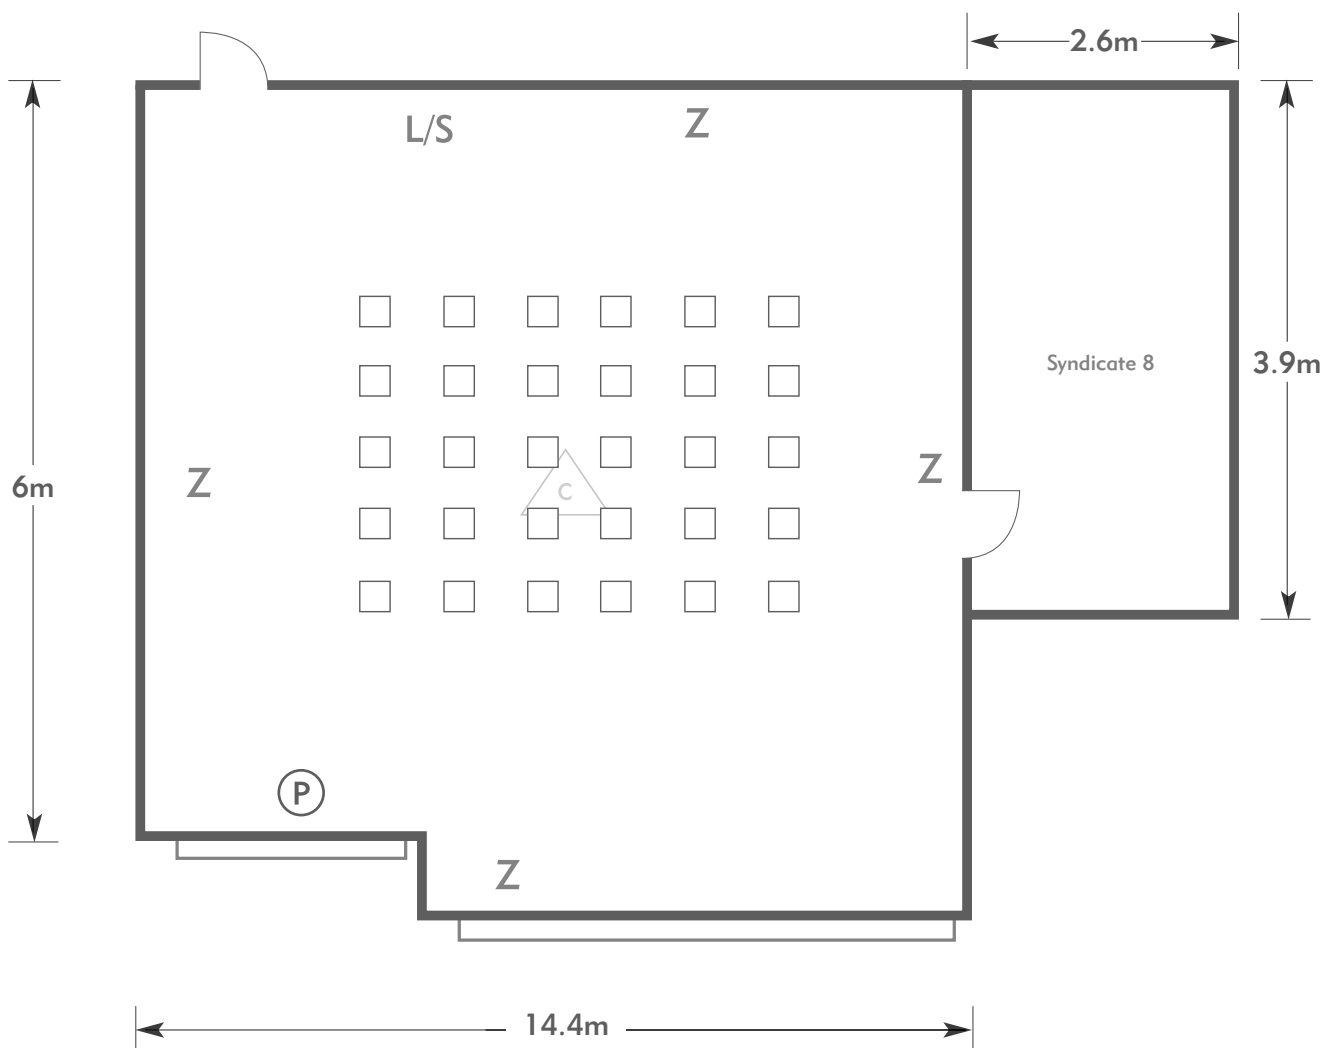

FANHAMS HALL

Welwyn Room

FANHAMS HALL
AN EXCLUSIVE VENUE

KEY:

- Z = 13 Amp Sockets
- 32A = 32 AMP Single Phase
- (P) = Phone Point
- I = ISDN line

- TV = T. V. Socket
- L/S = Light Switch
- (C) (L) = Chandelier / Ceiling light
- ==== = Screen
- A/C = Heating / Aircon

FANHAMS HALL
AN EXCLUSIVE VENUE

KEY:

- Z = 13 Amp Sockets
- 32A = 32 AMP Single Phase
- (P) = Phone Point
- I = ISDN line

- TV = T. V. Socket
- L/S = Light Switch
- (C) (L) = Chandelier / Ceiling light
- ≡ = Screen
- A/C = Heating / Aircon