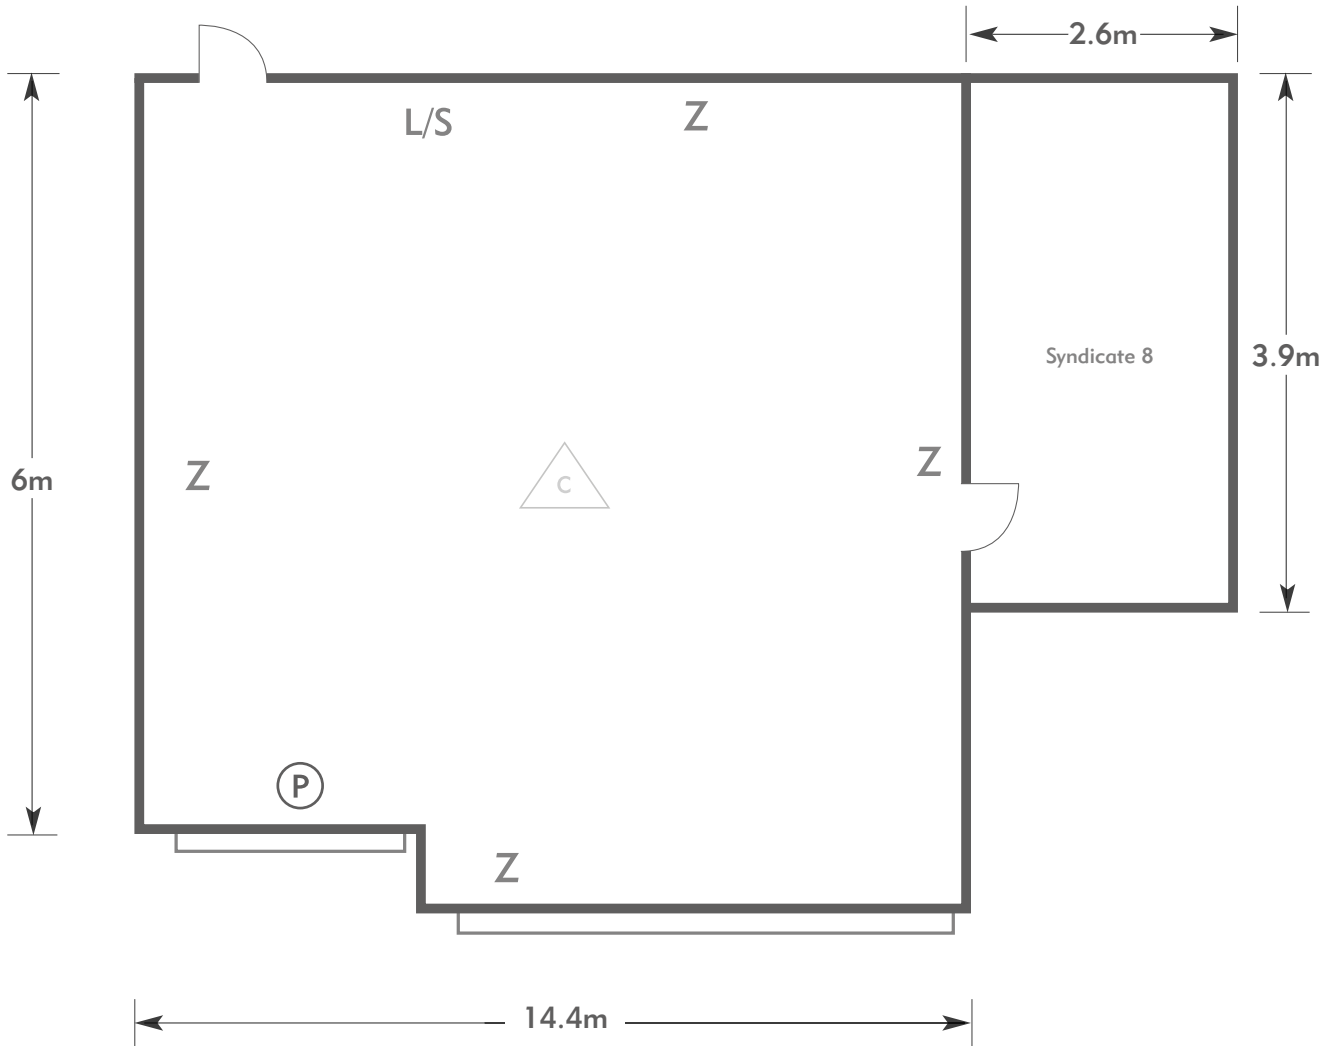

FANHAMS HALL

Welwyn Room

FANHAMS HALL
AN EXCLUSIVE VENUE

KEY:

- Z = 13 Amp Sockets
- 32A = 32 AMP Single Phase
- (P) = Phone Point
- I = ISDN line

- TV = T. V. Socket
- L/S = Light Switch
- (C) (L) = Chandelier / Ceiling light
- ==== = Screen
- A/C = Heating / Aircon

FANHAMS HALL
AN EXCLUSIVE VENUE

KEY:

- Z = 13 Amp Sockets
- 32A = 32 AMP Single Phase
- (P) = Phone Point
- I = ISDN line

- TV = T. V. Socket
- L/S = Light Switch
- (C) (L) = Chandelier / Ceiling light
- ≡ = Screen
- A/C = Heating / Aircon