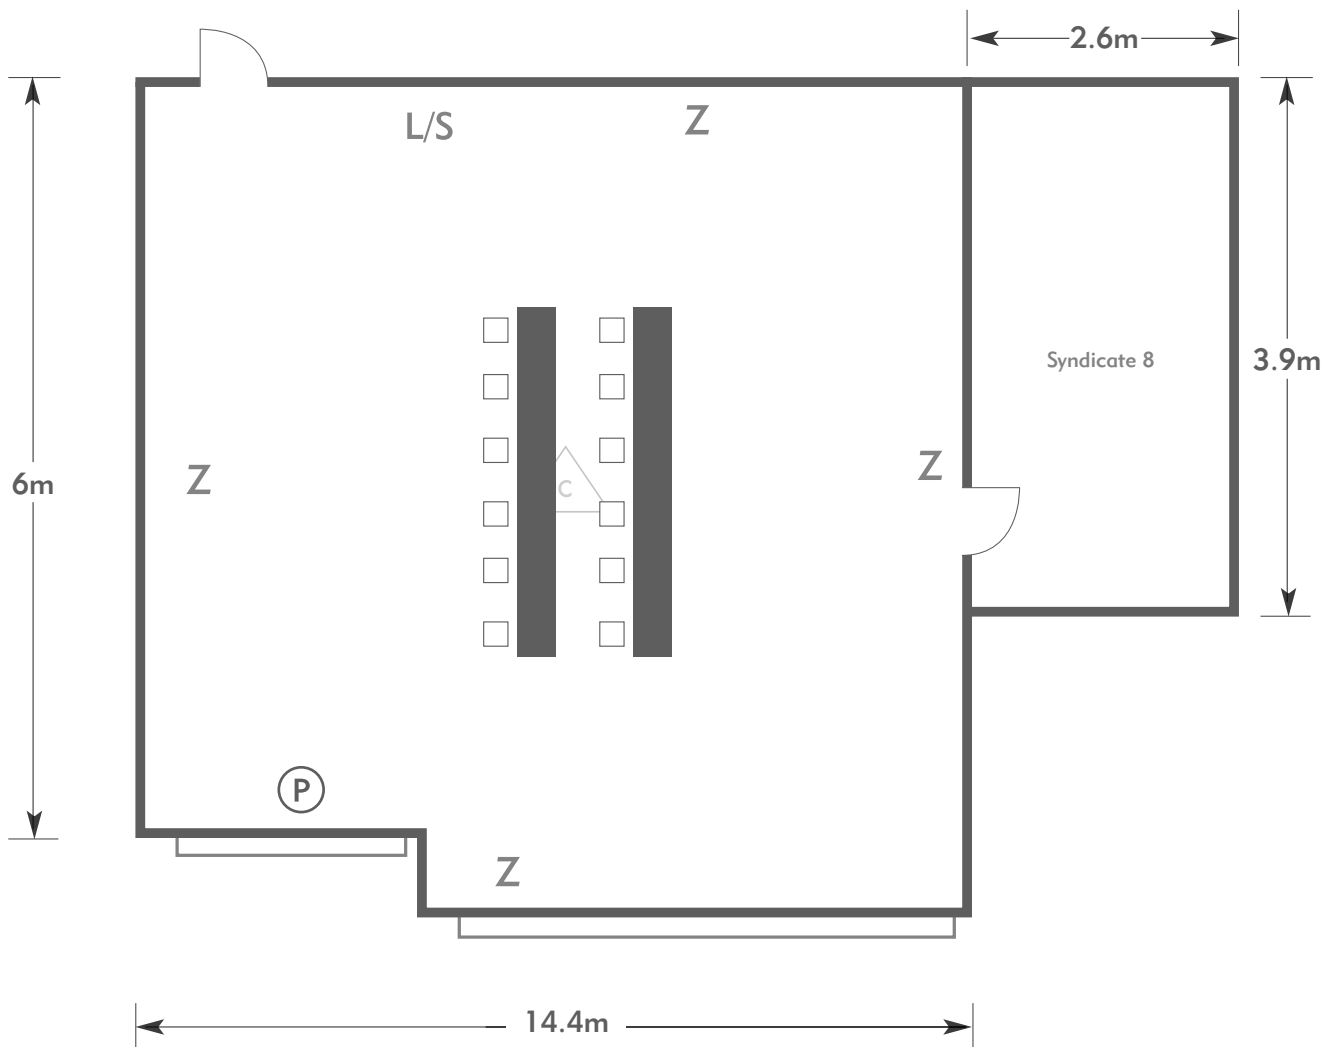

FANHAMS HALL

AN EXCLUSIVE VENUE

KEY:

- Z = 13 Amp Sockets
- 32A = 32 AMP Single Phase
- (P) = Phone Point
- I = ISDN line

- TV = T. V. Socket
- L/S = Light Switch
- (C) (L) = Chandelier / Ceiling light
- ≡ = Screen
- A/C = Heating / Aircon