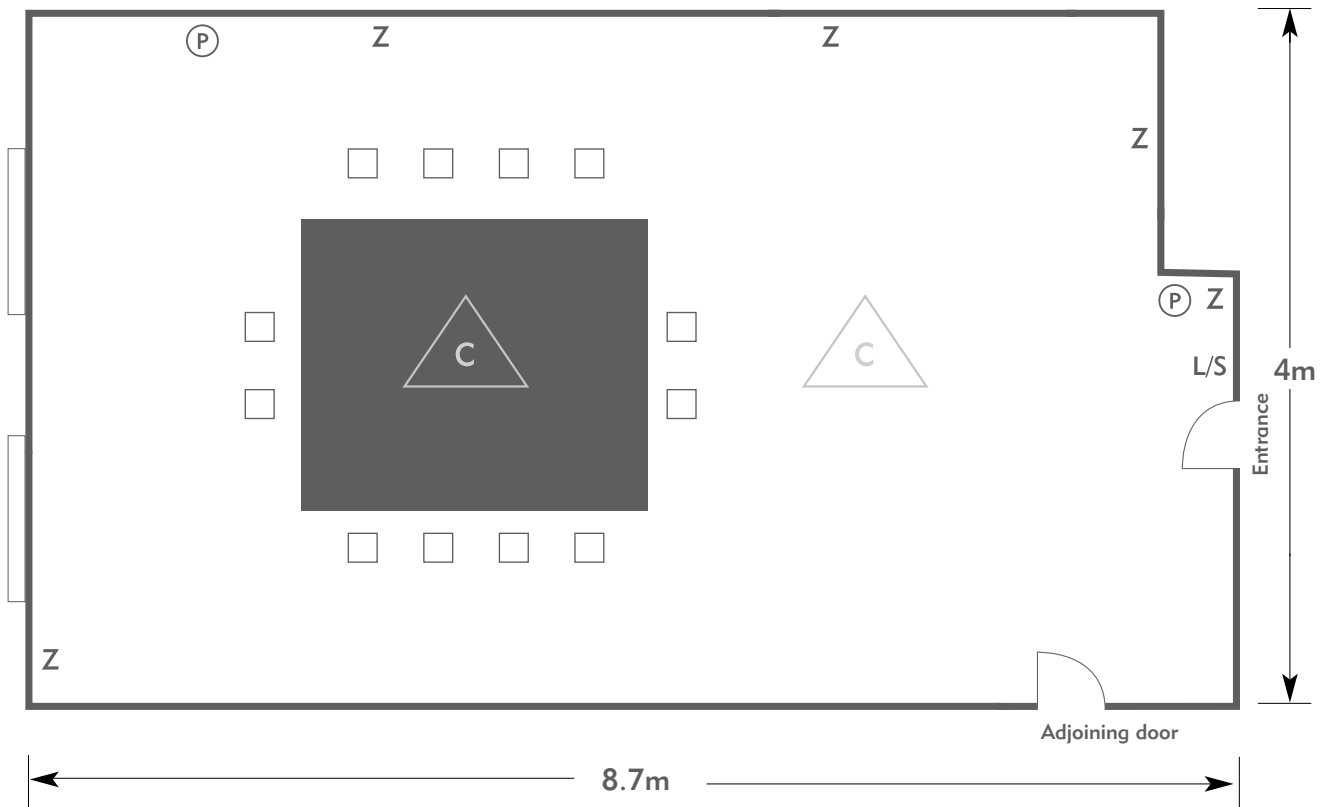

THE MANOR HOUSE

Saxam

THE MANOR HOUSE

AN EXCLUSIVE HOTEL & GOLF CLUB

KEY:

- Z = 13 Amp Sockets
- 32A = 32 AMP Single Phase
- (P) = Phone Point
- I = ISDN line

- TV = T. V. Socket
- L/S = Light Switch
- (C) (L) = Chandelier / Ceiling light
- ≡ = Screen
- A/C = Heating / Aircon

Diagrams are not to scale, layouts are representative.

To book your meeting or event,
call **01276 478476** or email
groupsales@exclusive.co.uk

THE MANOR HOUSE

Saxam

Room plan: Boardroom

Capacity: 12 people

THE MANOR HOUSE

AN EXCLUSIVE HOTEL & GOLF CLUB

KEY:

- Z = 13 Amp Sockets
- 32A = 32 AMP Single Phase
- (P) = Phone Point
- I = ISDN line

- TV = T. V. Socket
- L/S = Light Switch
- (C) (L) = Chandelier / Ceiling light
- ==== = Screen
- A/C = Heating / Aircon