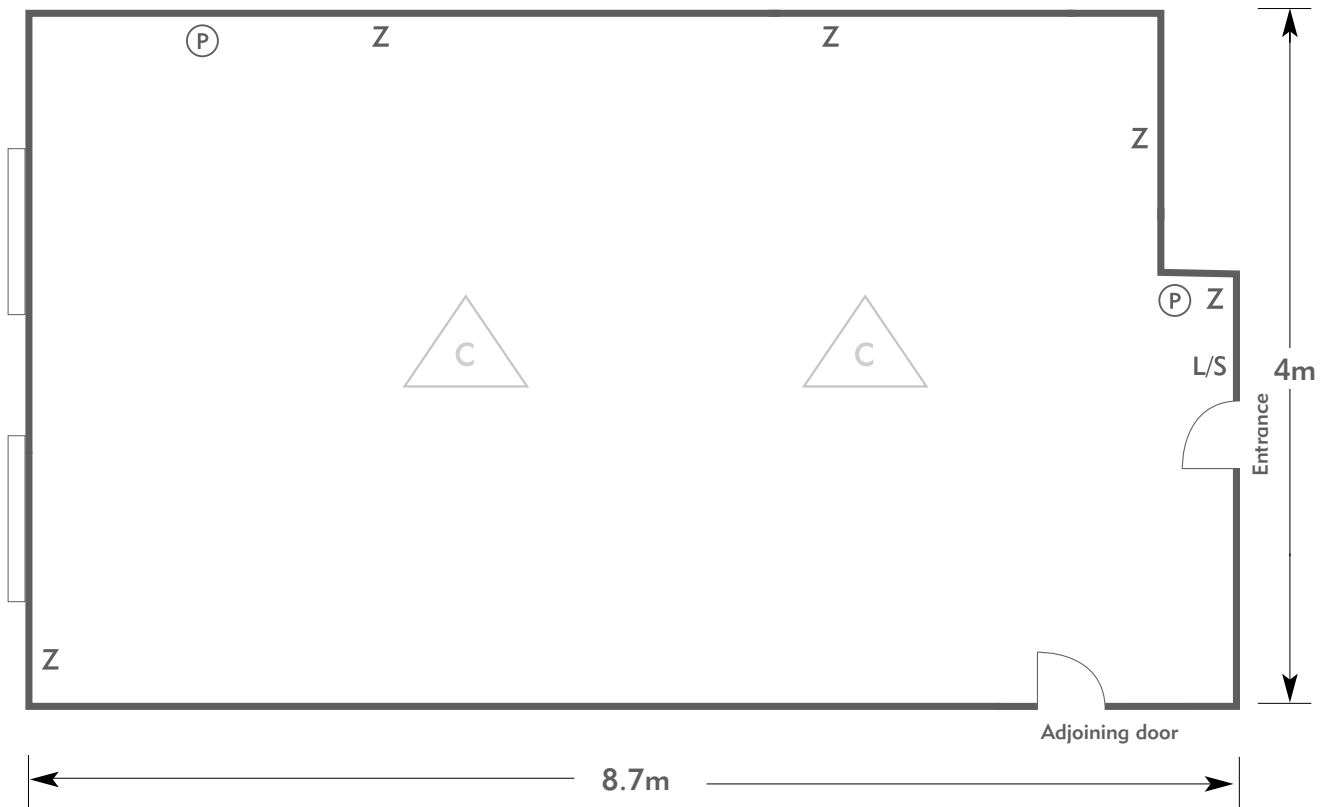

THE MANOR HOUSE

Saxam

THE MANOR HOUSE

AN EXCLUSIVE HOTEL & GOLF CLUB

KEY:

- Z = 13 Amp Sockets
- 32A = 32 AMP Single Phase
- (P) = Phone Point
- I = ISDN line

- TV = T. V. Socket
- L/S = Light Switch
- (C) (L) = Chandelier / Ceiling light
- ≡ = Screen
- A/C = Heating / Aircon

Diagrams are not to scale, layouts are representative.

To book your meeting or event,
call **01276 478476** or email
groupsales@exclusive.co.uk

THE MANOR HOUSE

Saxam

Room plan: Boardroom

Capacity: 12 people

THE MANOR HOUSE

AN EXCLUSIVE HOTEL & GOLF CLUB

KEY:

- Z = 13 Amp Sockets
- 32A = 32 AMP Single Phase
- (P) = Phone Point
- I = ISDN line

- TV = T. V. Socket
- L/S = Light Switch
- (C) (L) = Chandelier / Ceiling light
- ==== = Screen
- A/C = Heating / Aircon