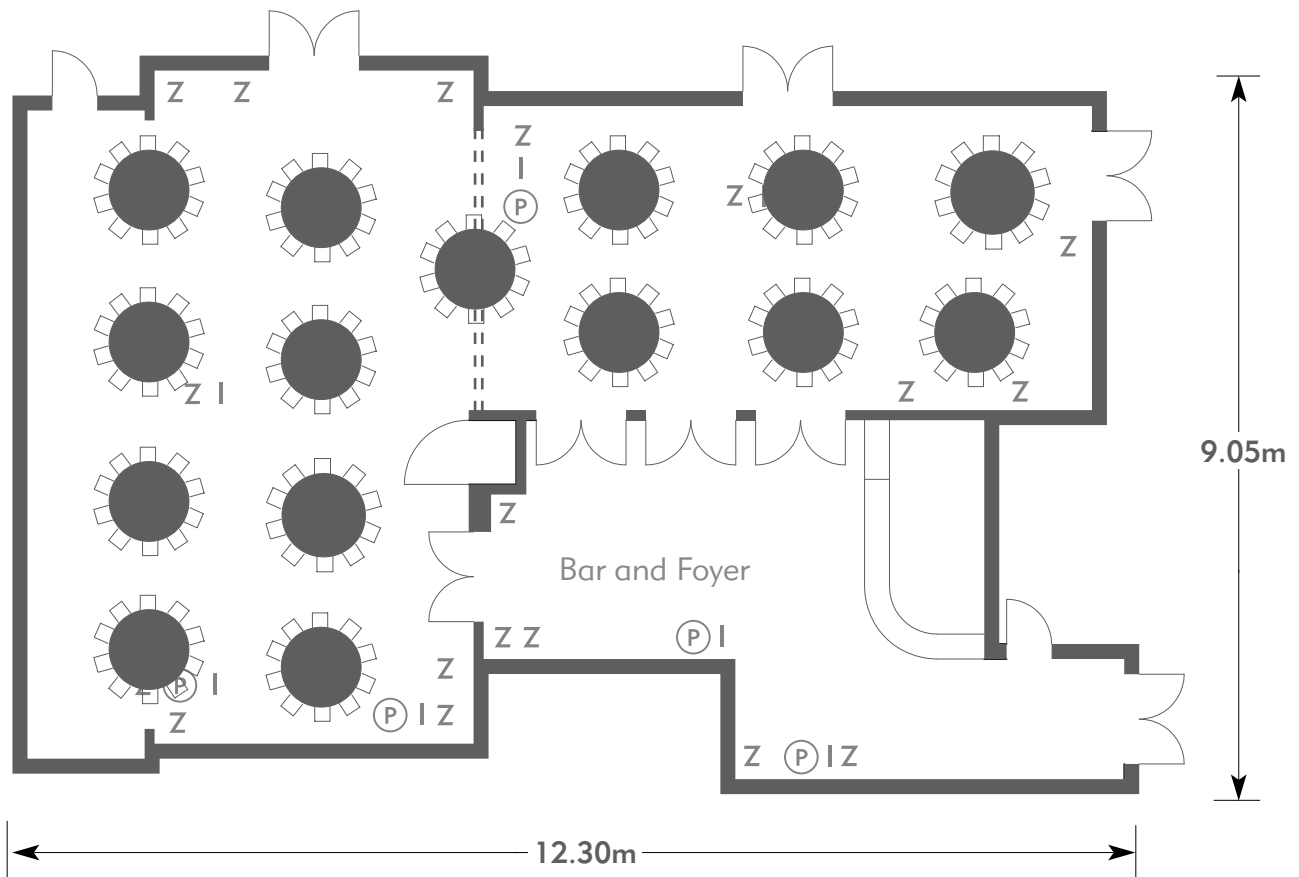

ROYAL BERKSHIRE
AN EXCLUSIVE VENUE

KEY:

- Z = 13 Amp Sockets
- 32A = 32 AMP Single Phase
- (P) = Phone Point
- I = ISDN line

- TV = T. V. Socket
- L/S = Light Switch
- (C) (L) = Chandelier / Ceiling light
- ==== = Screen
- A/C = Heating / Aircon

Diagrams are not to scale, layouts are representative.

To book your meeting or event,
call **01276 478476** or email
groupsales@exclusive.co.uk

ROYAL BERKSHIRE

Berkshire Suite

Room plan: Rounds for dinner
Capacity: 150 people