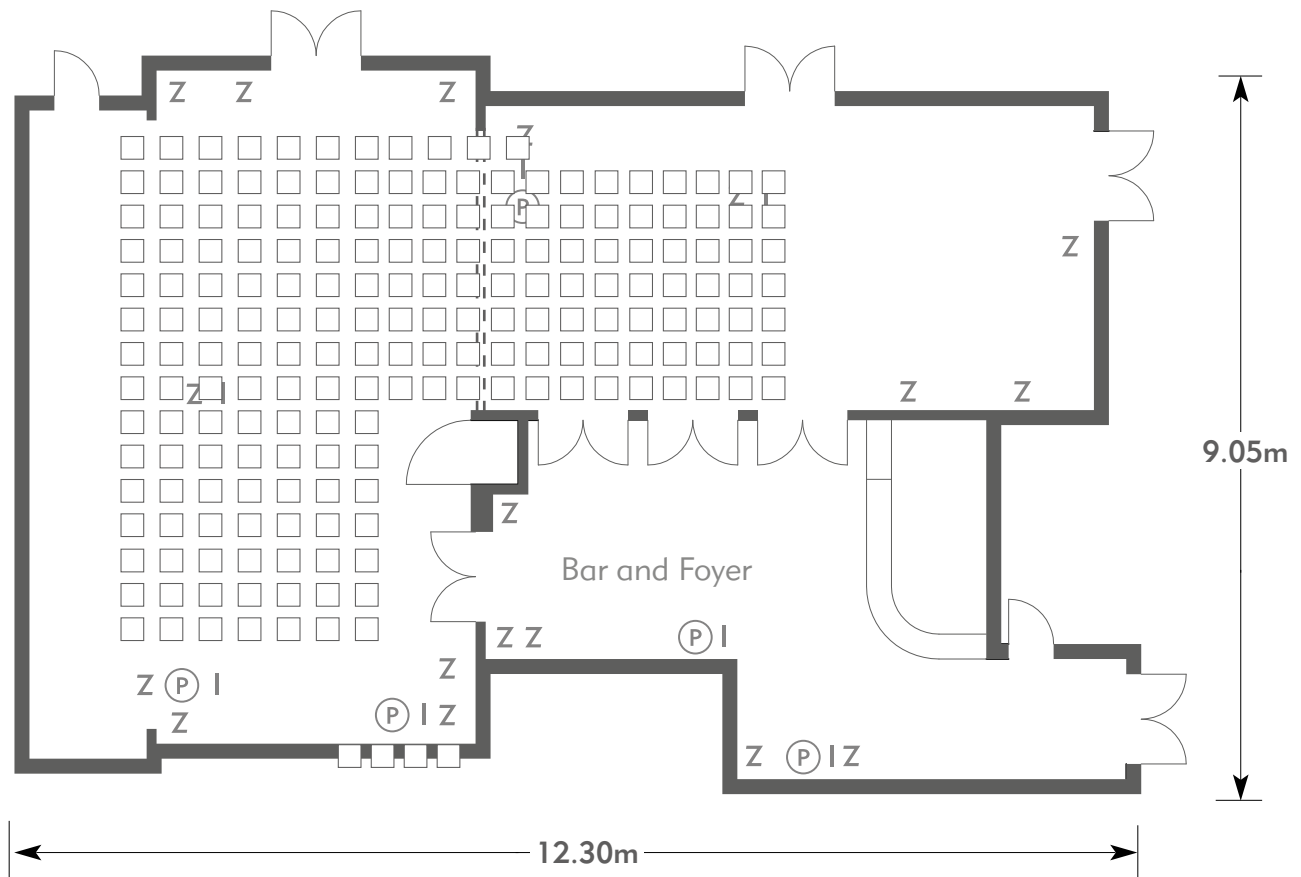

ROYAL BERKSHIRE

Berkshire Suite

ROYAL BERKSHIRE
AN EXCLUSIVE VENUE

KEY:

- Z = 13 Amp Sockets
- 32A = 32 AMP Single Phase
- (P) = Phone Point
- I = ISDN line

- TV = T. V. Socket
- L/S = Light Switch
- (C) (L) = Chandelier / Ceiling light
- ==== = Screen
- A/C = Heating / Aircon

Diagrams are not to scale, layouts are representative.

To book your meeting or event,
call **01276 478476** or email
groupsales@exclusive.co.uk

ROYAL BERKSHIRE

Berkshire Suite

Room plan: Theatre
Capacity: 200 people

ROYAL BERKSHIRE
AN EXCLUSIVE VENUE

KEY:

- Z = 13 Amp Sockets
- 32A = 32 AMP Single Phase
- (P) = Phone Point
- I = ISDN line

- TV = T. V. Socket
- L/S = Light Switch
- (C) (L) = Chandelier / Ceiling light
- ==== = Screen
- A/C = Heating / Aircon