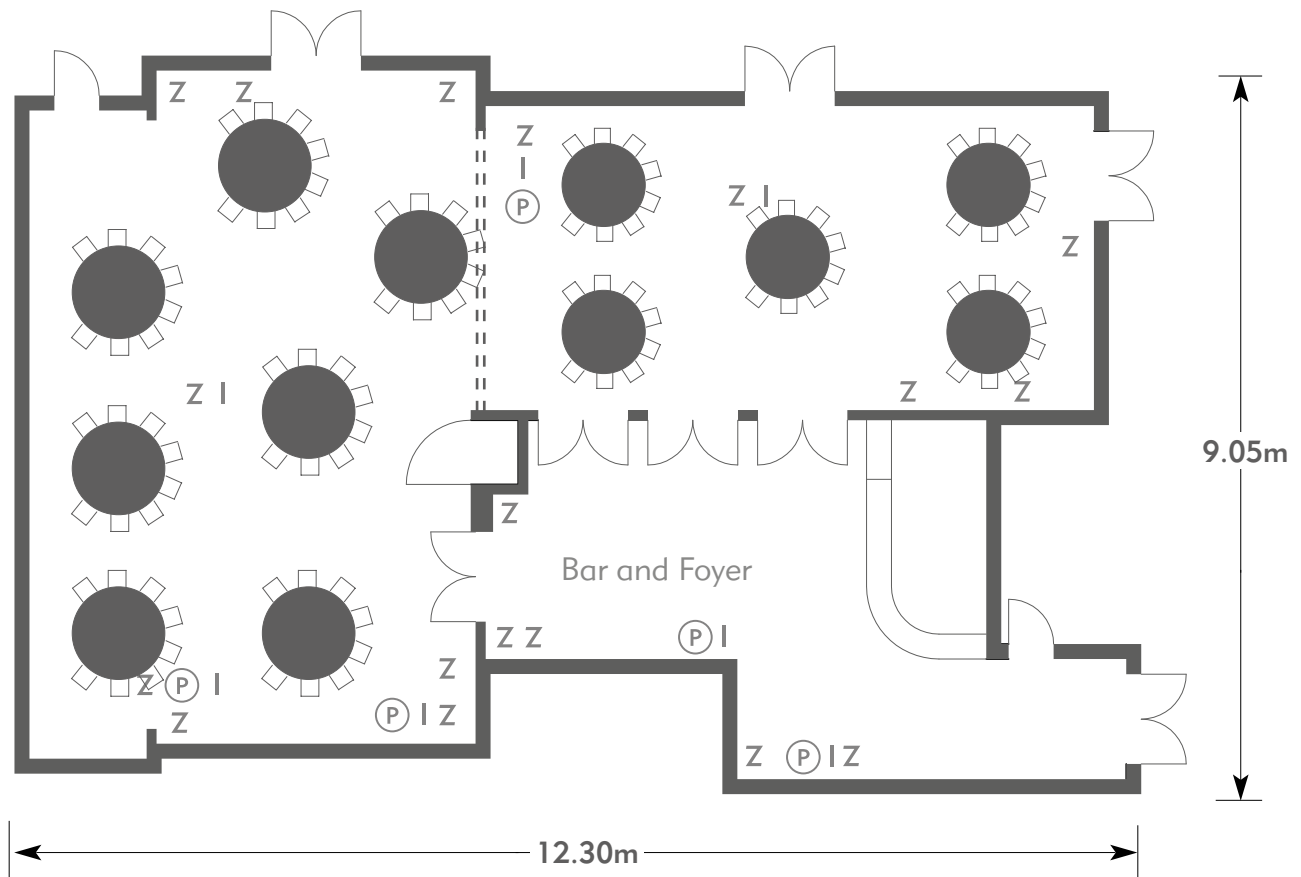

ROYAL BERKSHIRE
AN EXCLUSIVE VENUE

KEY:

- Z = 13 Amp Sockets
- 32A = 32 AMP Single Phase
- (P) = Phone Point
- I = ISDN line

- TV = T. V. Socket
- L/S = Light Switch
- (C) (L) = Chandelier / Ceiling light
- ==== = Screen
- A/C = Heating / Aircon

Diagrams are not to scale, layouts are representative.

To book your meeting or event,
call **01276 478476** or email
groupsales@exclusive.co.uk

ROYAL BERKSHIRE

Berkshire Suite

Room plan: Cabaret
Capacity: 100 people