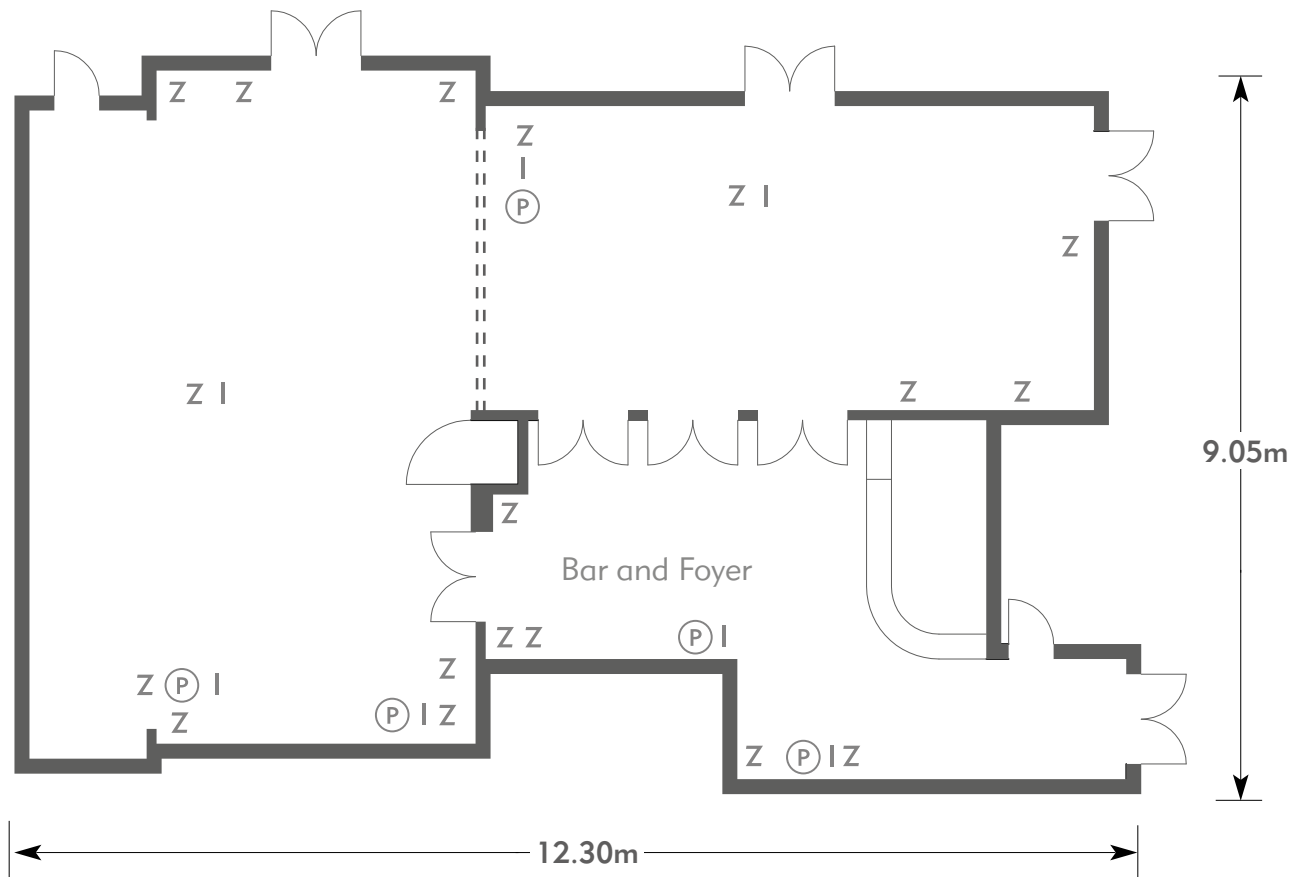

ROYAL BERKSHIRE

Berkshire Suite

ROYAL BERKSHIRE
AN EXCLUSIVE VENUE

KEY:

- Z = 13 Amp Sockets
- 32A = 32 AMP Single Phase
- (P) = Phone Point
- I = ISDN line

- TV = T. V. Socket
- L/S = Light Switch
- (C) (L) = Chandelier / Ceiling light
- ==== = Screen
- A/C = Heating / Aircon

ROYAL BERKSHIRE
AN EXCLUSIVE VENUE

KEY:

- Z = 13 Amp Sockets
- 32A = 32 AMP Single Phase
- (P) = Phone Point
- I = ISDN line

- TV = T. V. Socket
- L/S = Light Switch
- (C) (L) = Chandelier / Ceiling light
- ==== = Screen
- A/C = Heating / Aircon