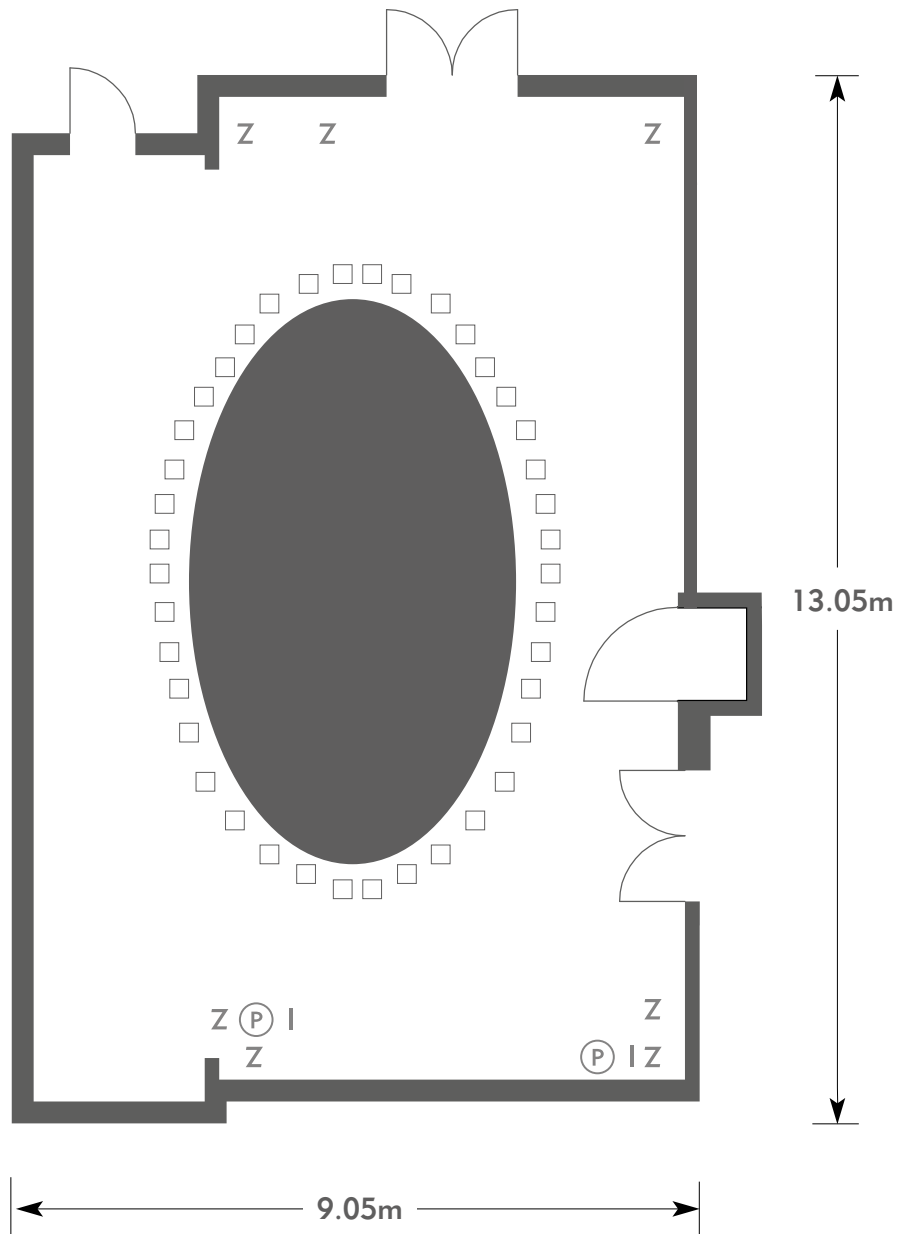

ROYAL BERKSHIRE

Wentworth

Room plan: Oval
Capacity: 40 people

ROYAL BERKSHIRE
AN EXCLUSIVE VENUE

KEY:

- Z = 13 Amp Sockets
- 32A = 32 AMP Single Phase
- (P) = Phone Point
- I = ISDN line

- TV = T. V. Socket
- L/S = Light Switch
- (C) (L) = Chandelier / Ceiling light
- ==== = Screen
- A/C = Heating / Aircon

Diagrams are not to scale, layouts are representative.

To book your meeting or event,
call **01276 478476** or email
groupsales@exclusive.co.uk