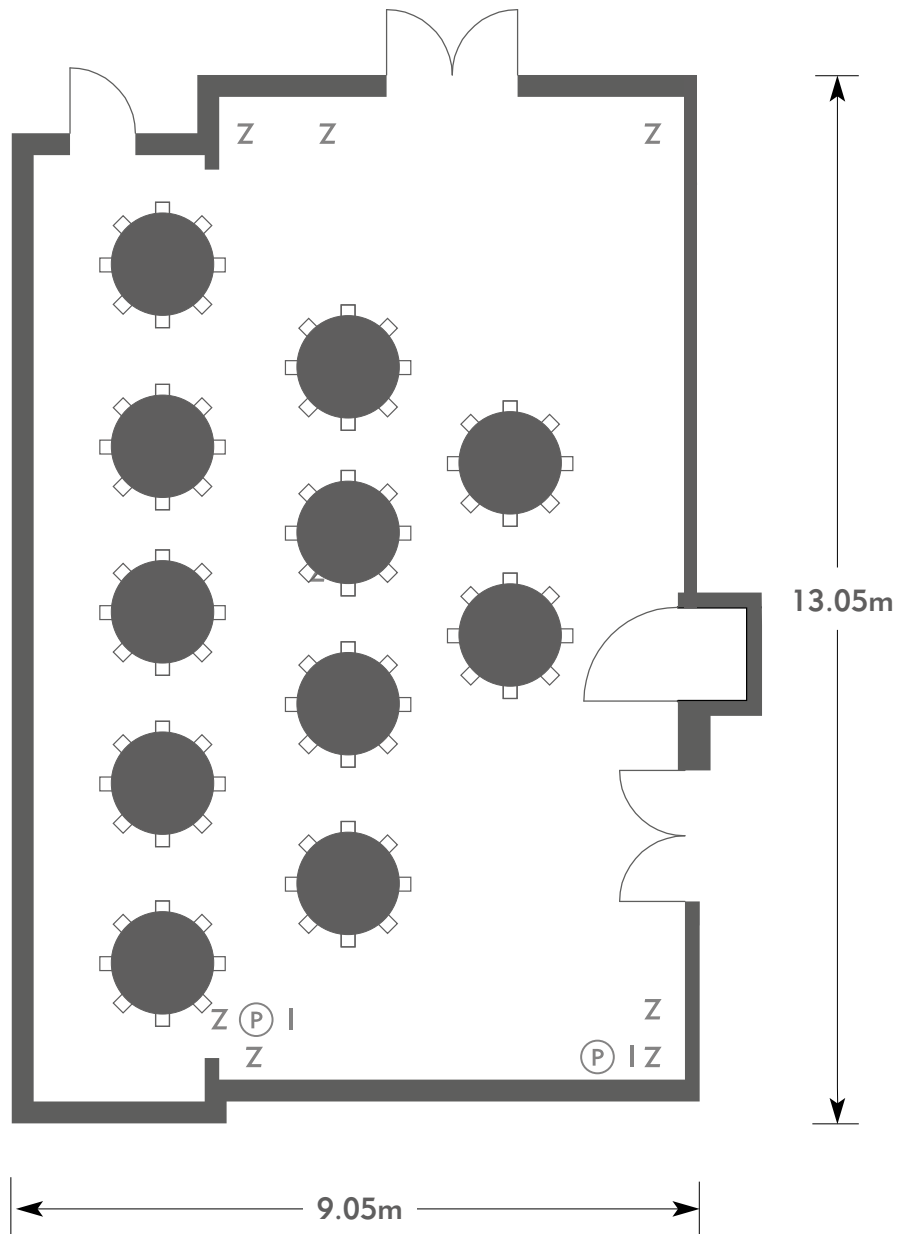

ROYAL BERKSHIRE

Wentworth

Room plan: Rounds for dinner
Capacity: 90 people

ROYAL BERKSHIRE
AN EXCLUSIVE VENUE

KEY:

- Z = 13 Amp Sockets
- 32A = 32 AMP Single Phase
- (P) = Phone Point
- I = ISDN line

- TV = T. V. Socket
- L/S = Light Switch
- (C) (L) = Chandelier / Ceiling light
- ==== = Screen
- A/C = Heating / Aircon

Diagrams are not to scale, layouts are representative.

To book your meeting or event,
call **01276 478476** or email
groupsales@exclusive.co.uk