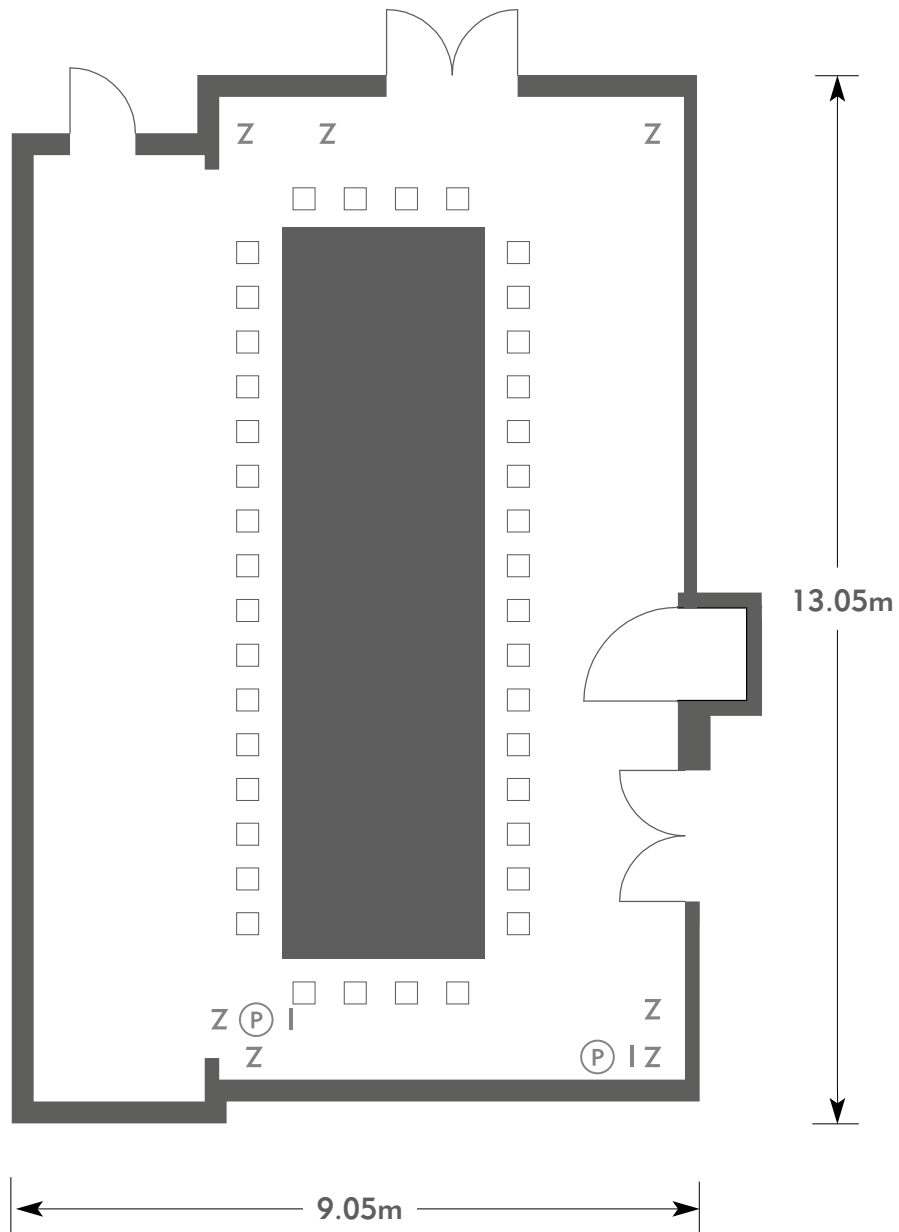

ROYAL BERKSHIRE

Wentworth

Room plan: Boardroom

Capacity: 40 people

ROYAL BERKSHIRE

AN EXCLUSIVE VENUE

KEY:

- Z = 13 Amp Sockets
- 32A = 32 AMP Single Phase
- (P) = Phone Point
- I = ISDN line

- TV = T. V. Socket
- L/S = Light Switch
- (C) (L) = Chandelier / Ceiling light
- ≡ = Screen
- A/C = Heating / Aircon

Diagrams are not to scale, layouts are representative.

To book your meeting or event,
call **01276 478476** or email
groupsales@exclusive.co.uk