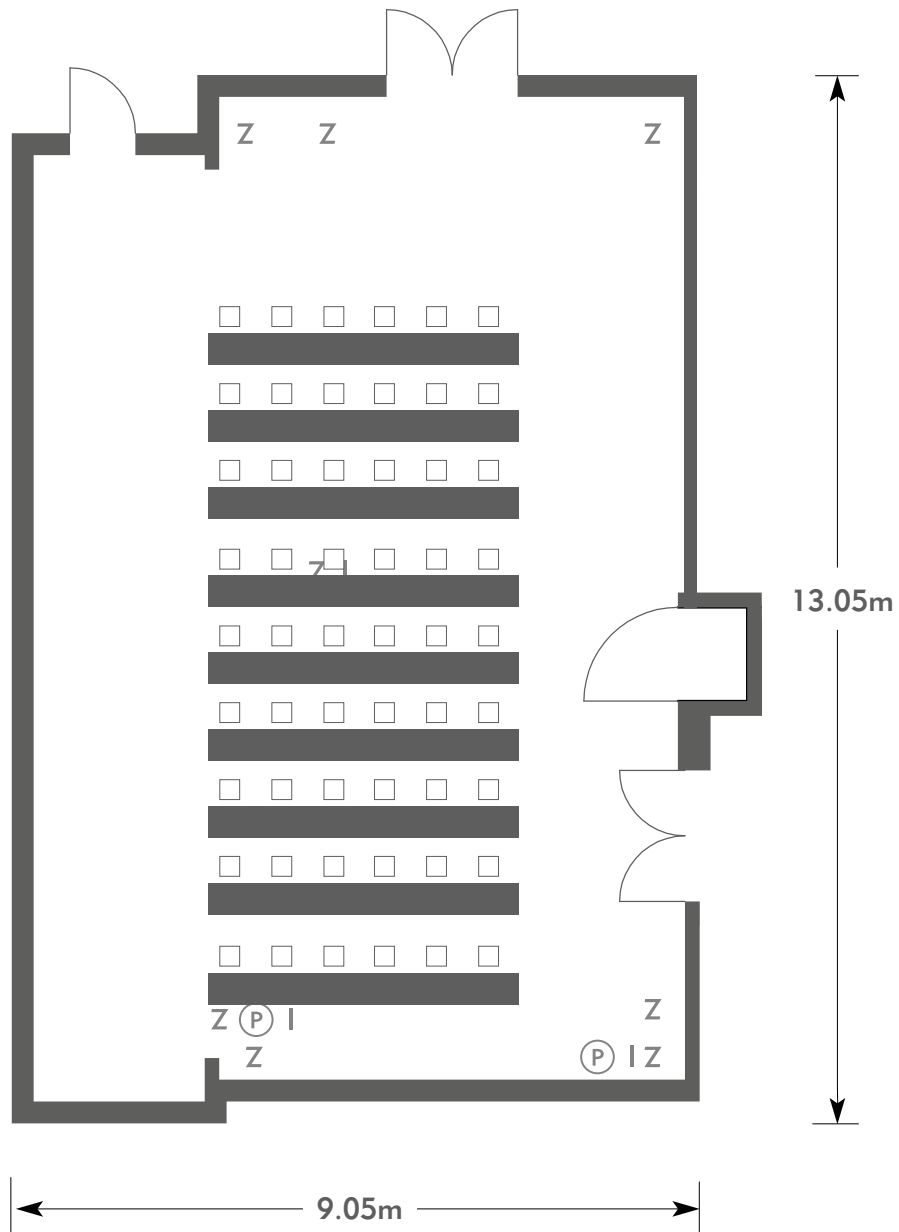

Diagrams are not to scale, layouts are representative.

To book your meeting or event,
call **01276 478476** or email
groupsales@exclusive.co.uk

ROYAL BERKSHIRE

Wentworth

Room plan: Classroom

Capacity: 55 people

ROYAL BERKSHIRE

AN EXCLUSIVE VENUE

KEY:

- Z = 13 Amp Sockets
- 32A = 32 AMP Single Phase
- (P) = Phone Point
- I = ISDN line

- TV = T. V. Socket
- L/S = Light Switch
- (C) (L) = Chandelier / Ceiling light
- ≡ = Screen
- A/C = Heating / Aircon