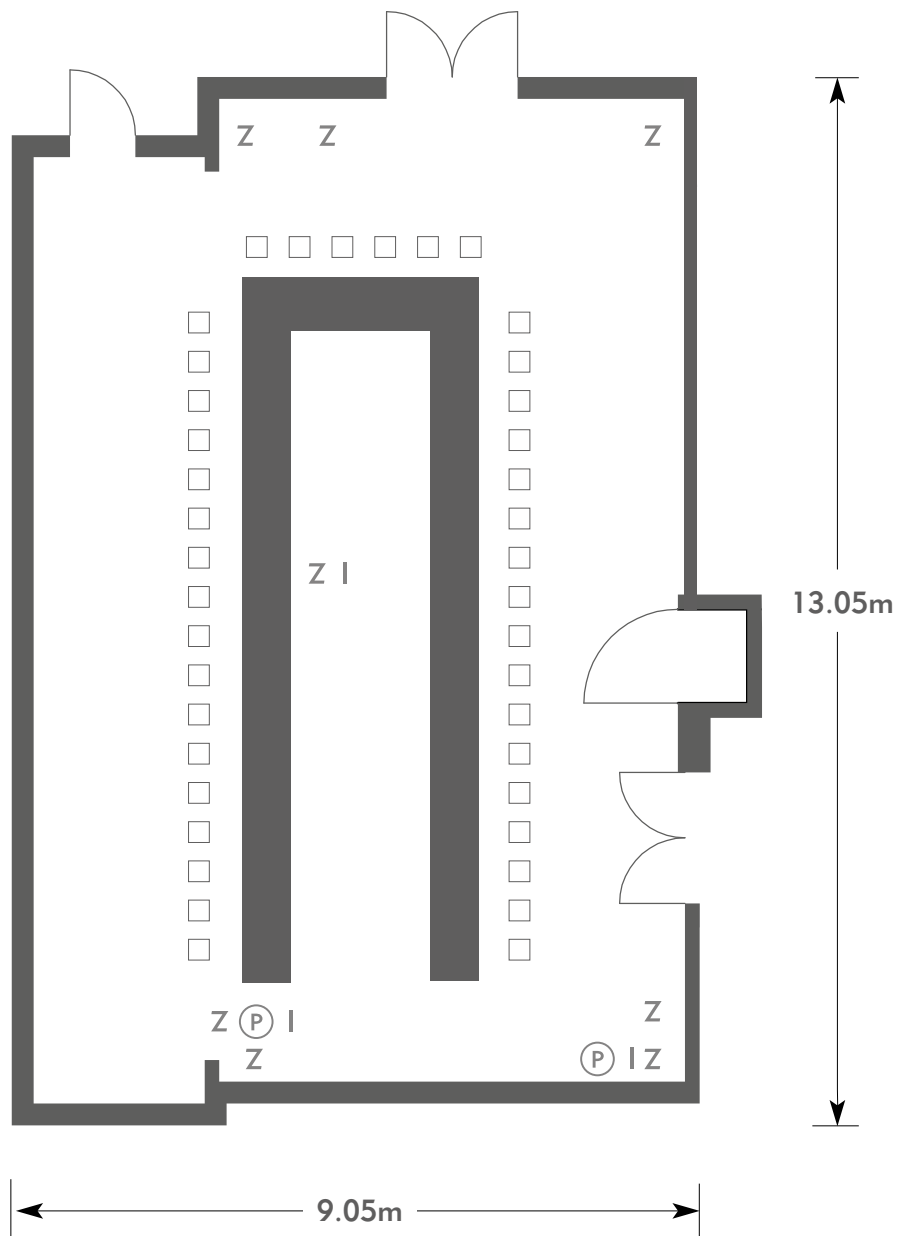

Diagrams are not to scale, layouts are representative.

To book your meeting or event,
call **01276 478476** or email
groupsales@exclusive.co.uk

ROYAL BERKSHIRE

Wentworth

Room plan: U-shpae

Capacity: 40 people

ROYAL BERKSHIRE

AN EXCLUSIVE VENUE

KEY:

- Z = 13 Amp Sockets
- 32A = 32 AMP Single Phase
- (P) = Phone Point
- I = ISDN line

- TV = T. V. Socket
- L/S = Light Switch
- (C) (L) = Chandelier / Ceiling light
- ==== = Screen
- A/C = Heating / Aircon