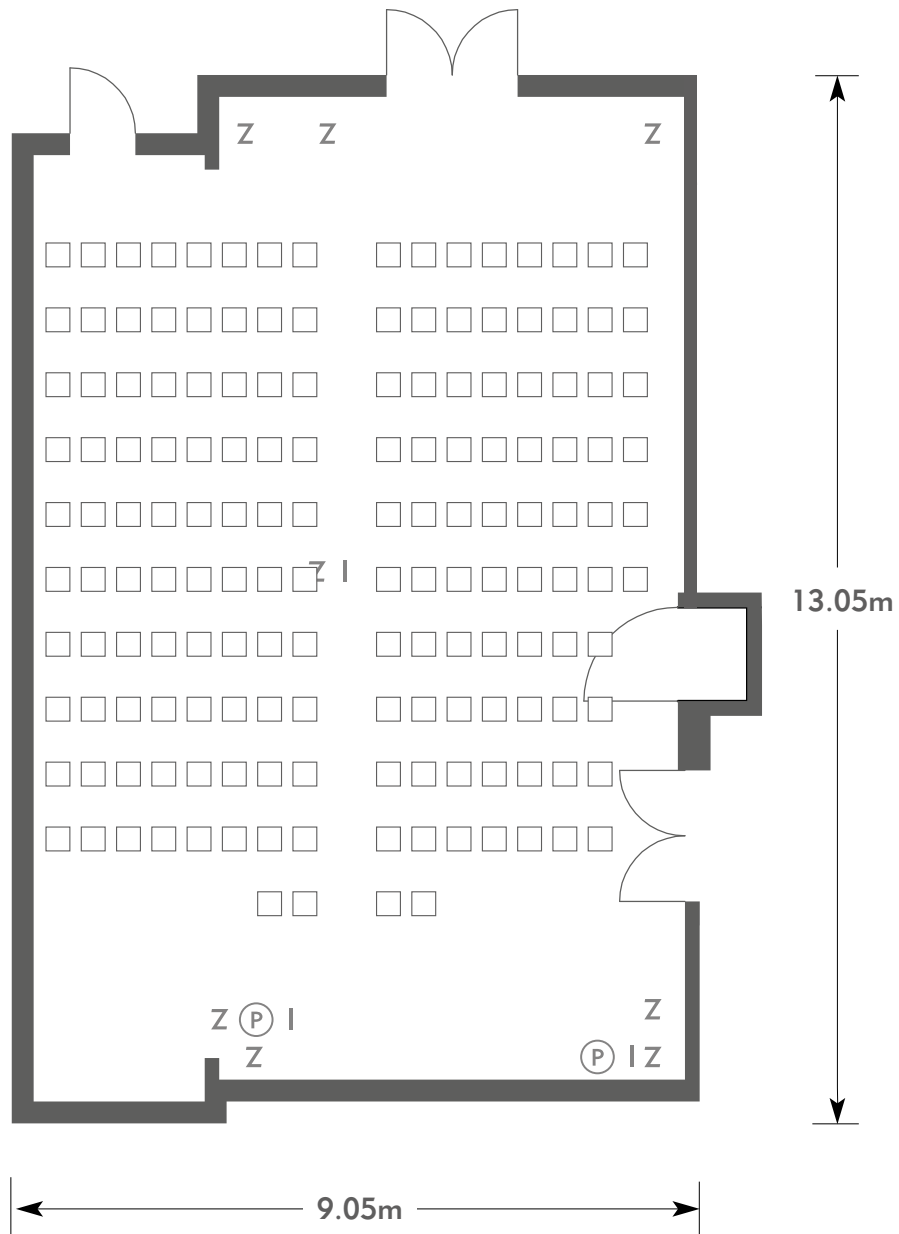

ROYAL BERKSHIRE
AN EXCLUSIVE VENUE

KEY:

- Z = 13 Amp Sockets
- 32A = 32 AMP Single Phase
- (P) = Phone Point
- I = ISDN line

- TV = T. V. Socket
- L/S = Light Switch
- (C) (L) = Chandelier / Ceiling light
- ==== = Screen
- A/C = Heating / Aircon