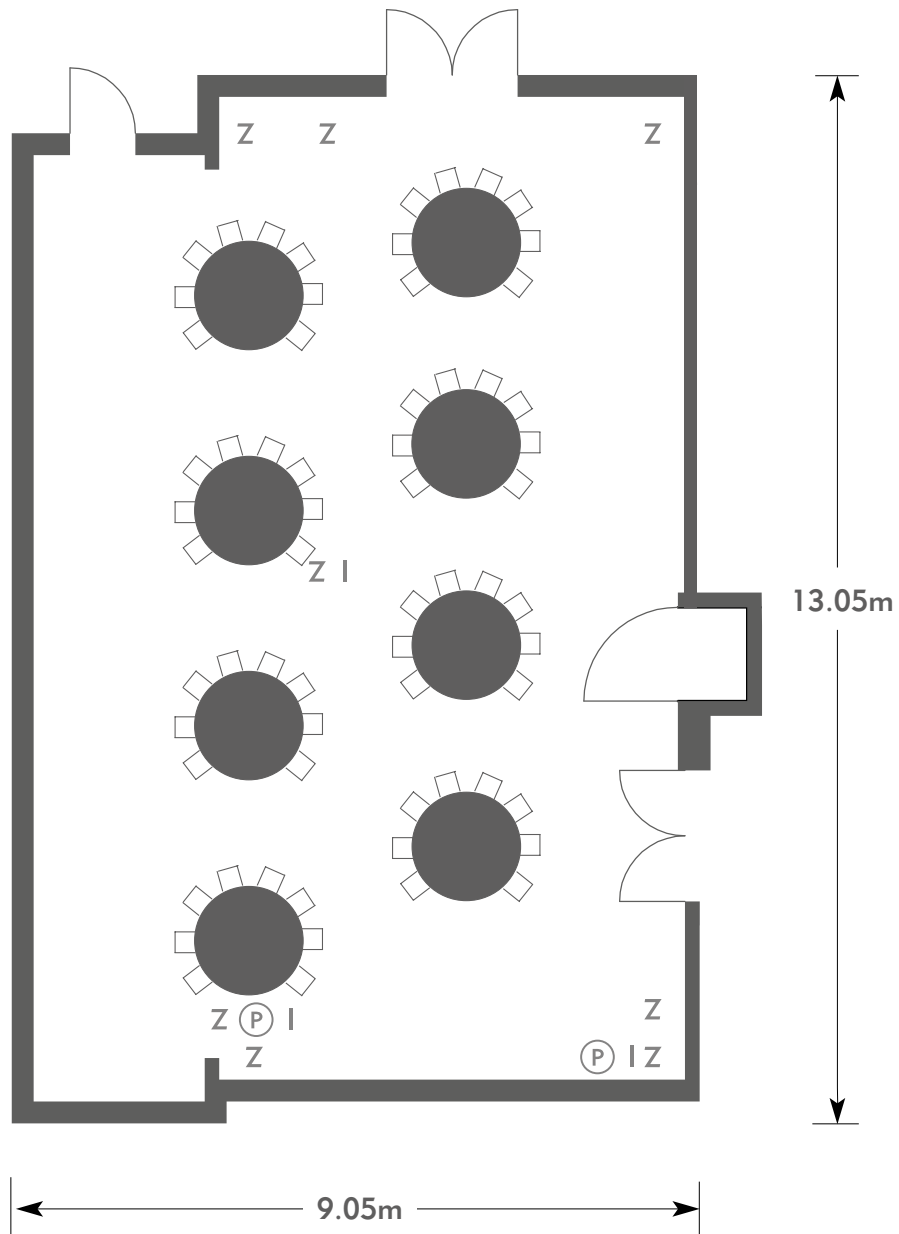

ROYAL BERKSHIRE

Wentworth

Room plan: Cabaret
Capacity: 70 people

ROYAL BERKSHIRE
AN EXCLUSIVE VENUE

KEY:

- Z = 13 Amp Sockets
- 32A = 32 AMP Single Phase
- (P) = Phone Point
- I = ISDN line

- TV = T. V. Socket
- L/S = Light Switch
- (C) (L) = Chandelier / Ceiling light
- ≡ = Screen
- A/C = Heating / Aircon

Diagrams are not to scale, layouts are representative.

To book your meeting or event,
call **01276 478476** or email
groupsales@exclusive.co.uk