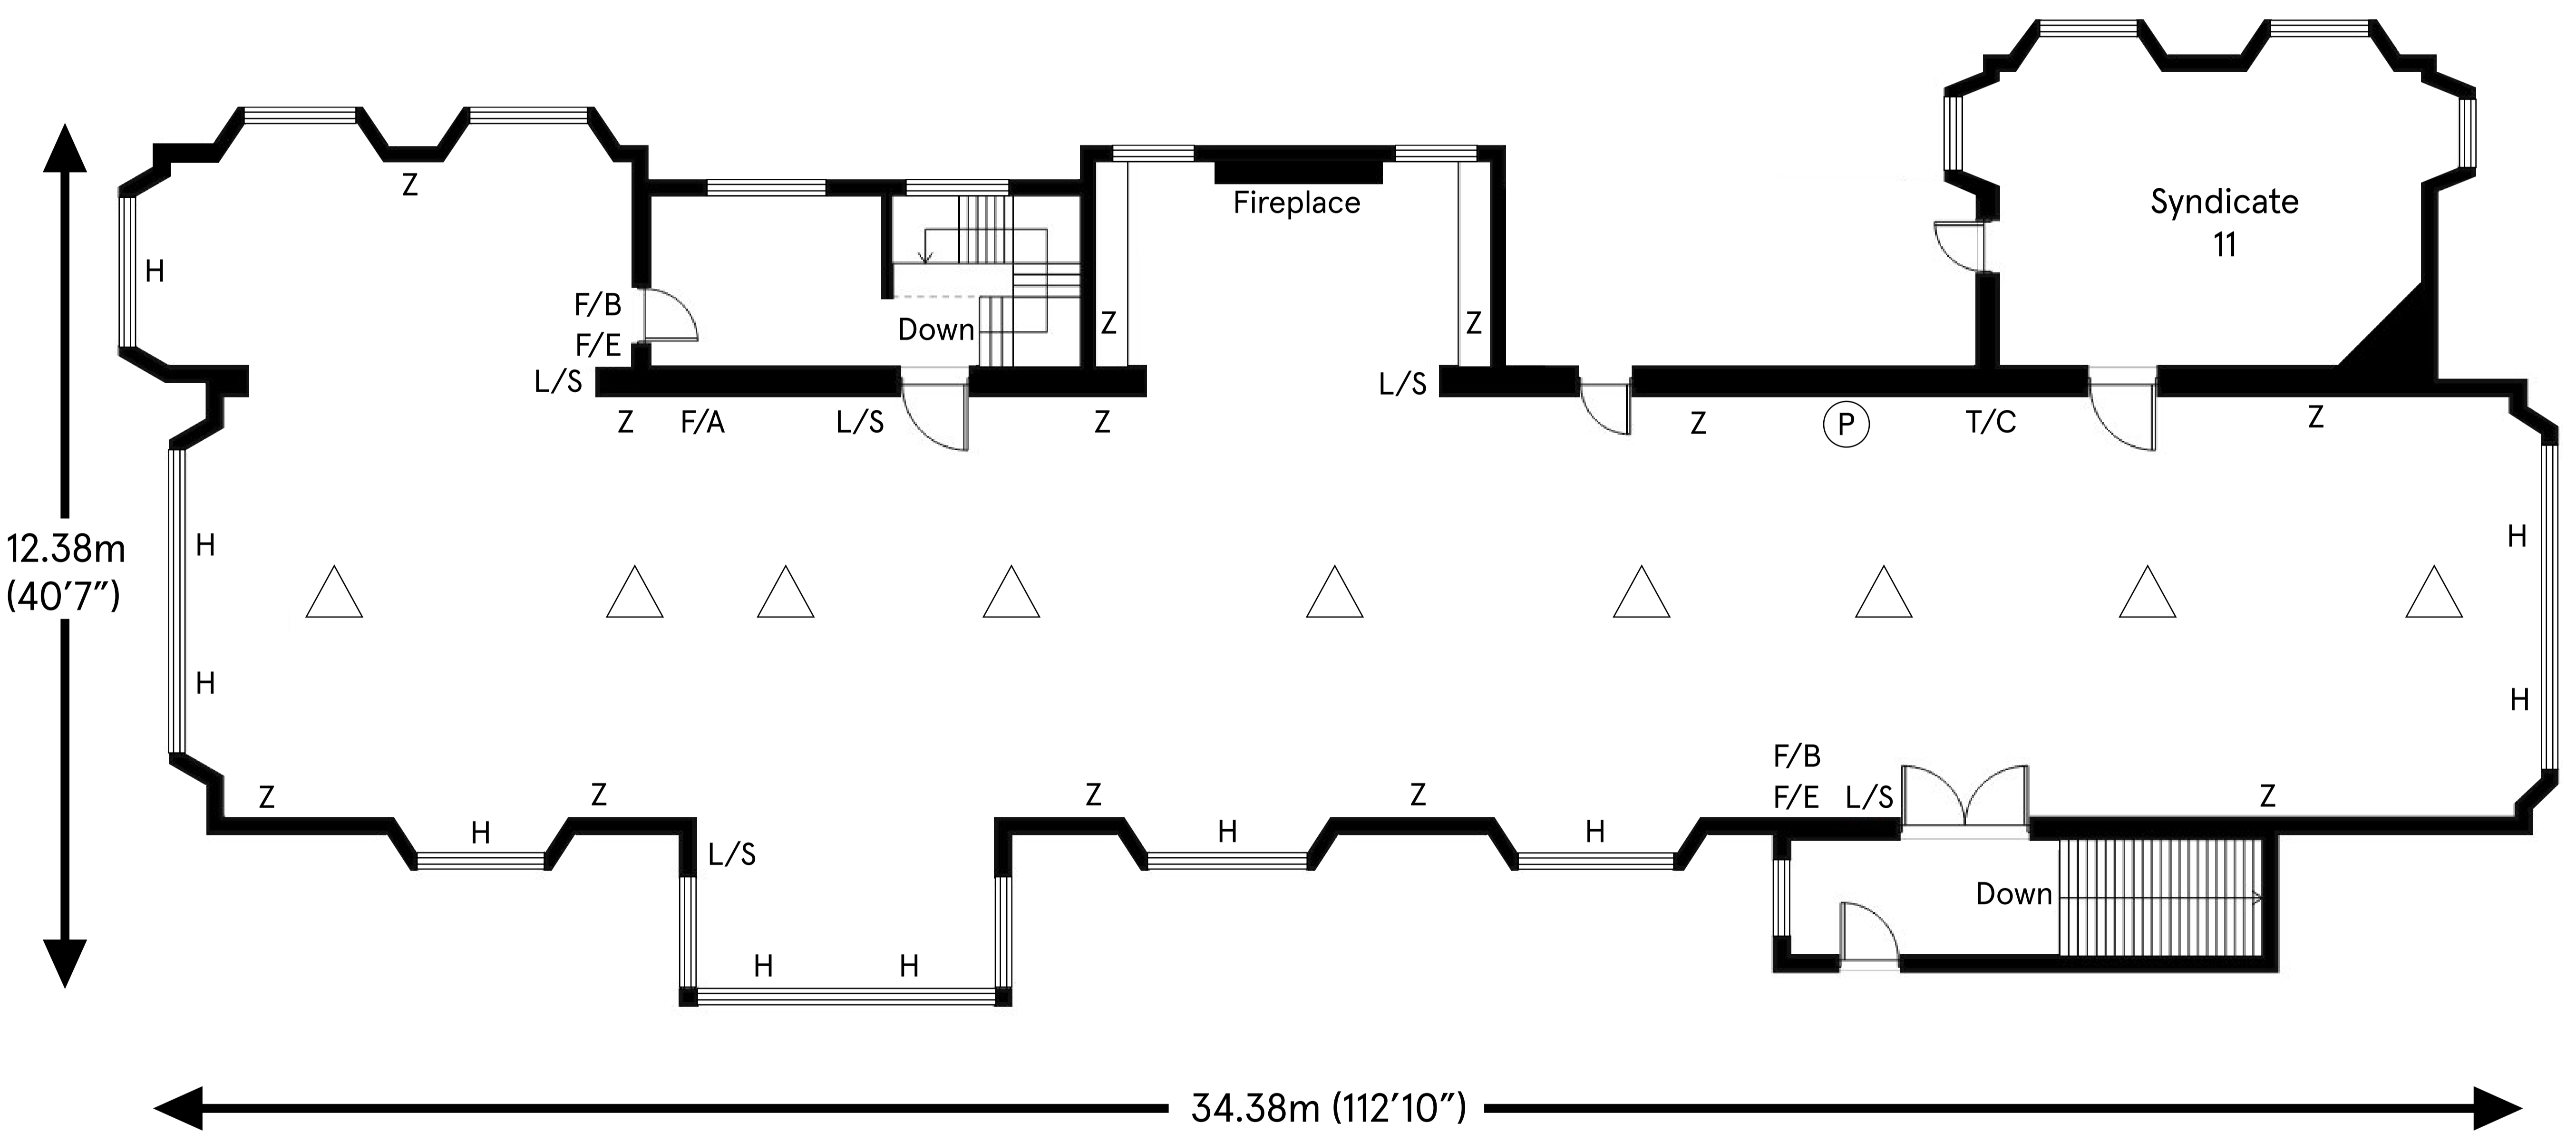

Long Gallery

Ceiling height

Max 4.84m (15'11")

Min 3.51m (11'6")

Total approximate floor area

259.73 sq mt (2795.7 sq ft)

Key:

- Z 13 Amp Sockets
- P Phone Line
- L/S Light switch
- F/A Fire Alarm
- F/E Fire Extinguisher

- F/B Fire Alarm Button
- Δ Chandelier
- H Heater
- T/C Temperature Control

For room capacity please refer to the room configuration charts