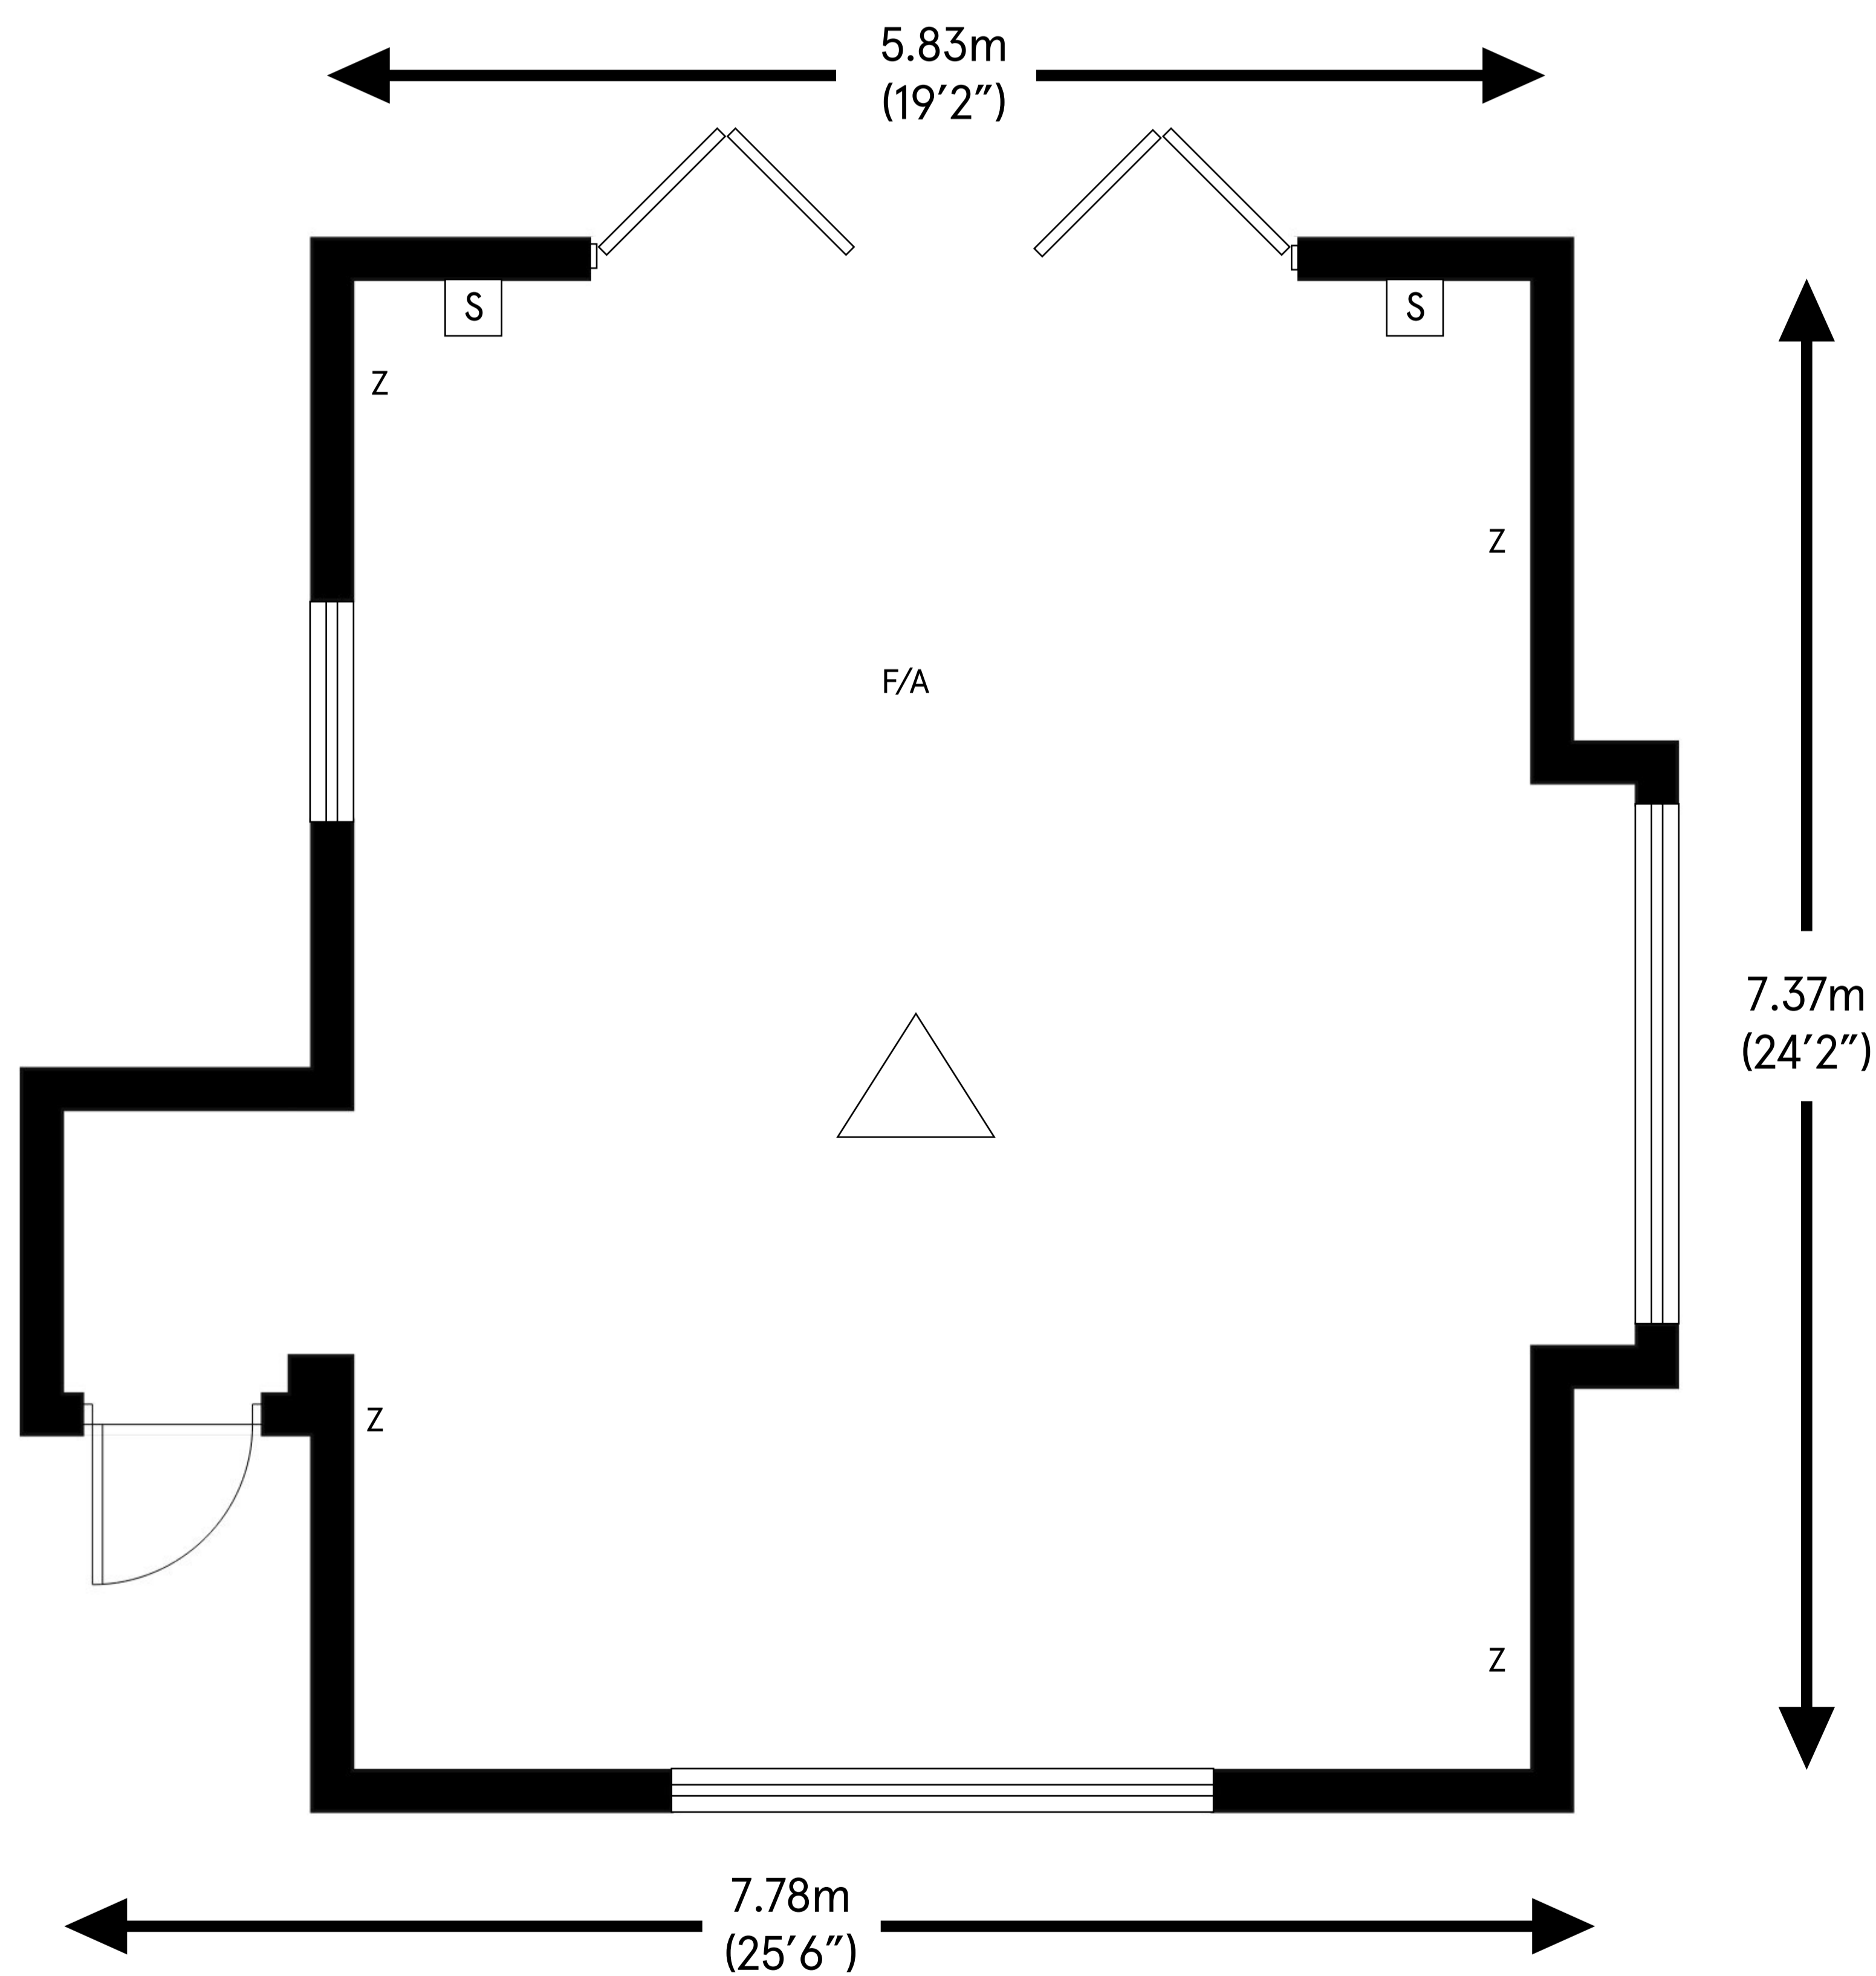

Brook

Ceiling height

Max 6.80m (22'4")

Min 3.03m (9'11")

Total approximate floor area

46.37 sq mt (499.1 sq ft)

Key:

Z 13 Amp Sockets