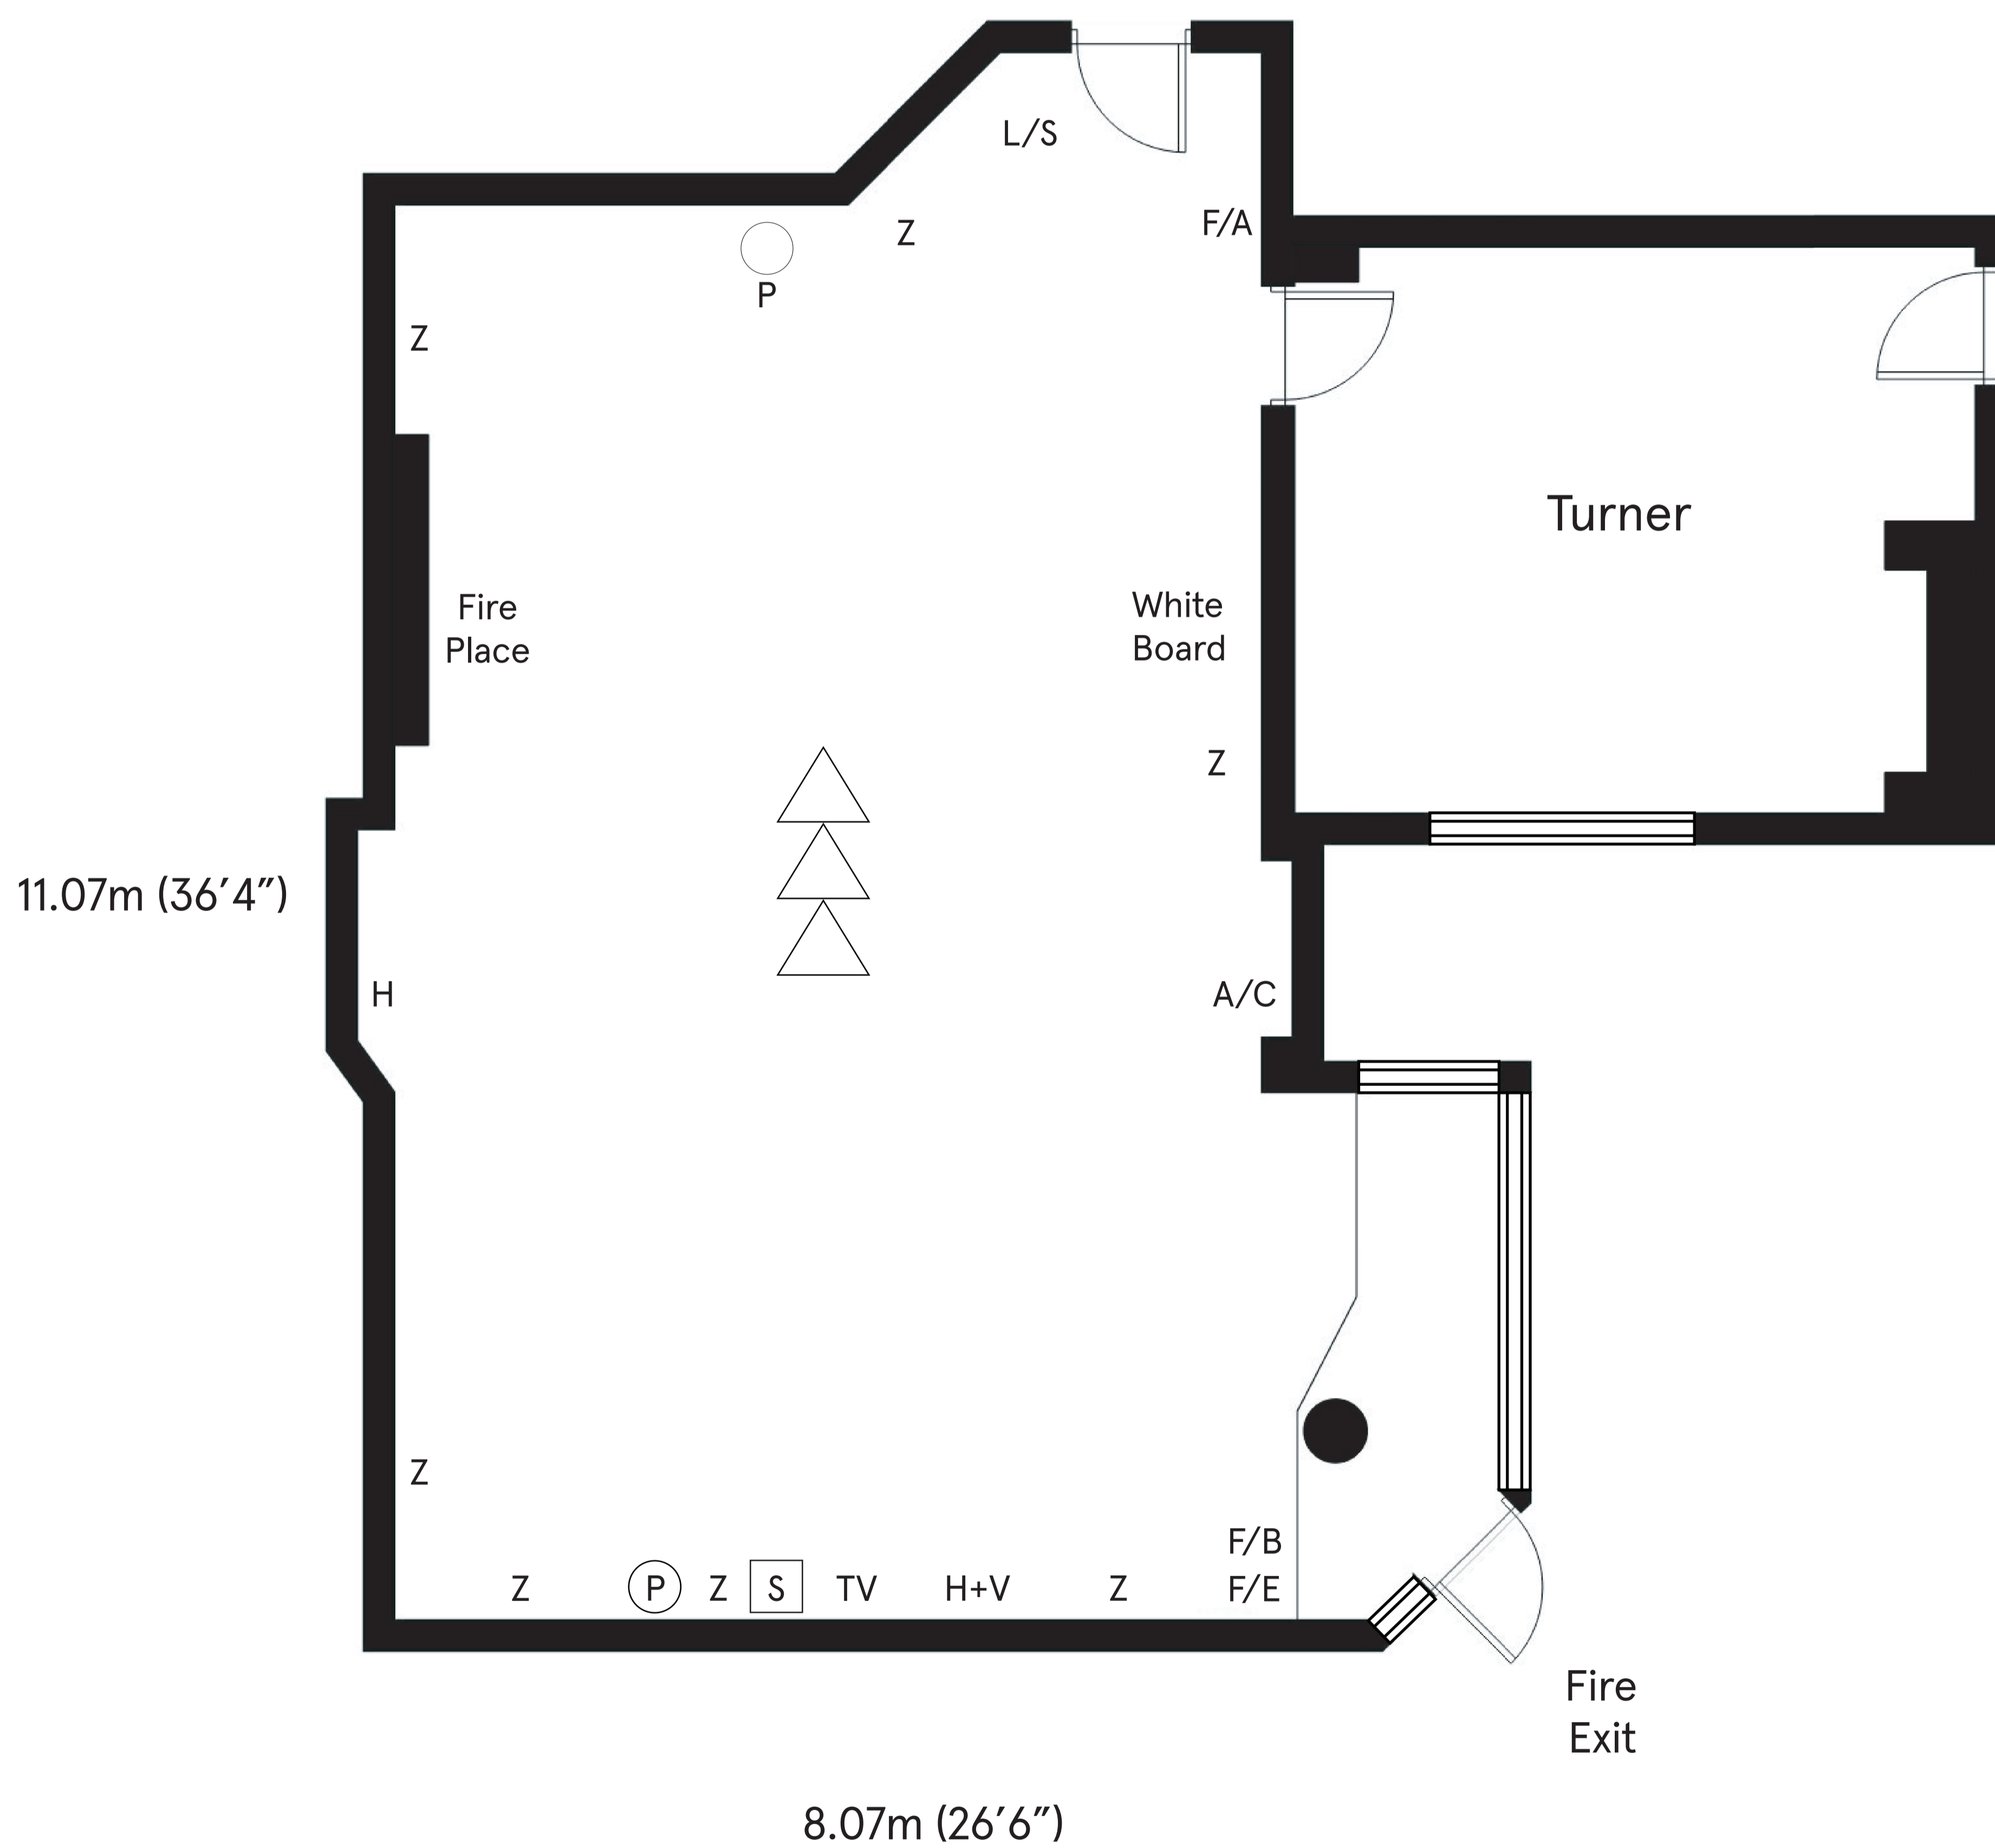

# Westminster

Ceiling height

Max 2.77m (9'1")  
Min 2.61m (8'7")

Total approximate floor area 70.46 sq mt (758.4 sq ft)

- Key:
- |     |                 |     |                   |
|-----|-----------------|-----|-------------------|
| Z   | 13 Amp Sockets  | F/E | Fire Extinguisher |
| (P) | Phone Line      | F/B | Fire Alarm Button |
| H+V | HDMI+VGA Outlet | △   | Chandelier        |
| L/S | Light switch    | H   | Heater            |
| TV  | TV              | A/C | Air Conditioning  |
| F/A | Fire Alarm      | (S) | Speaker           |

For room capacity please refer to the room configuration charts