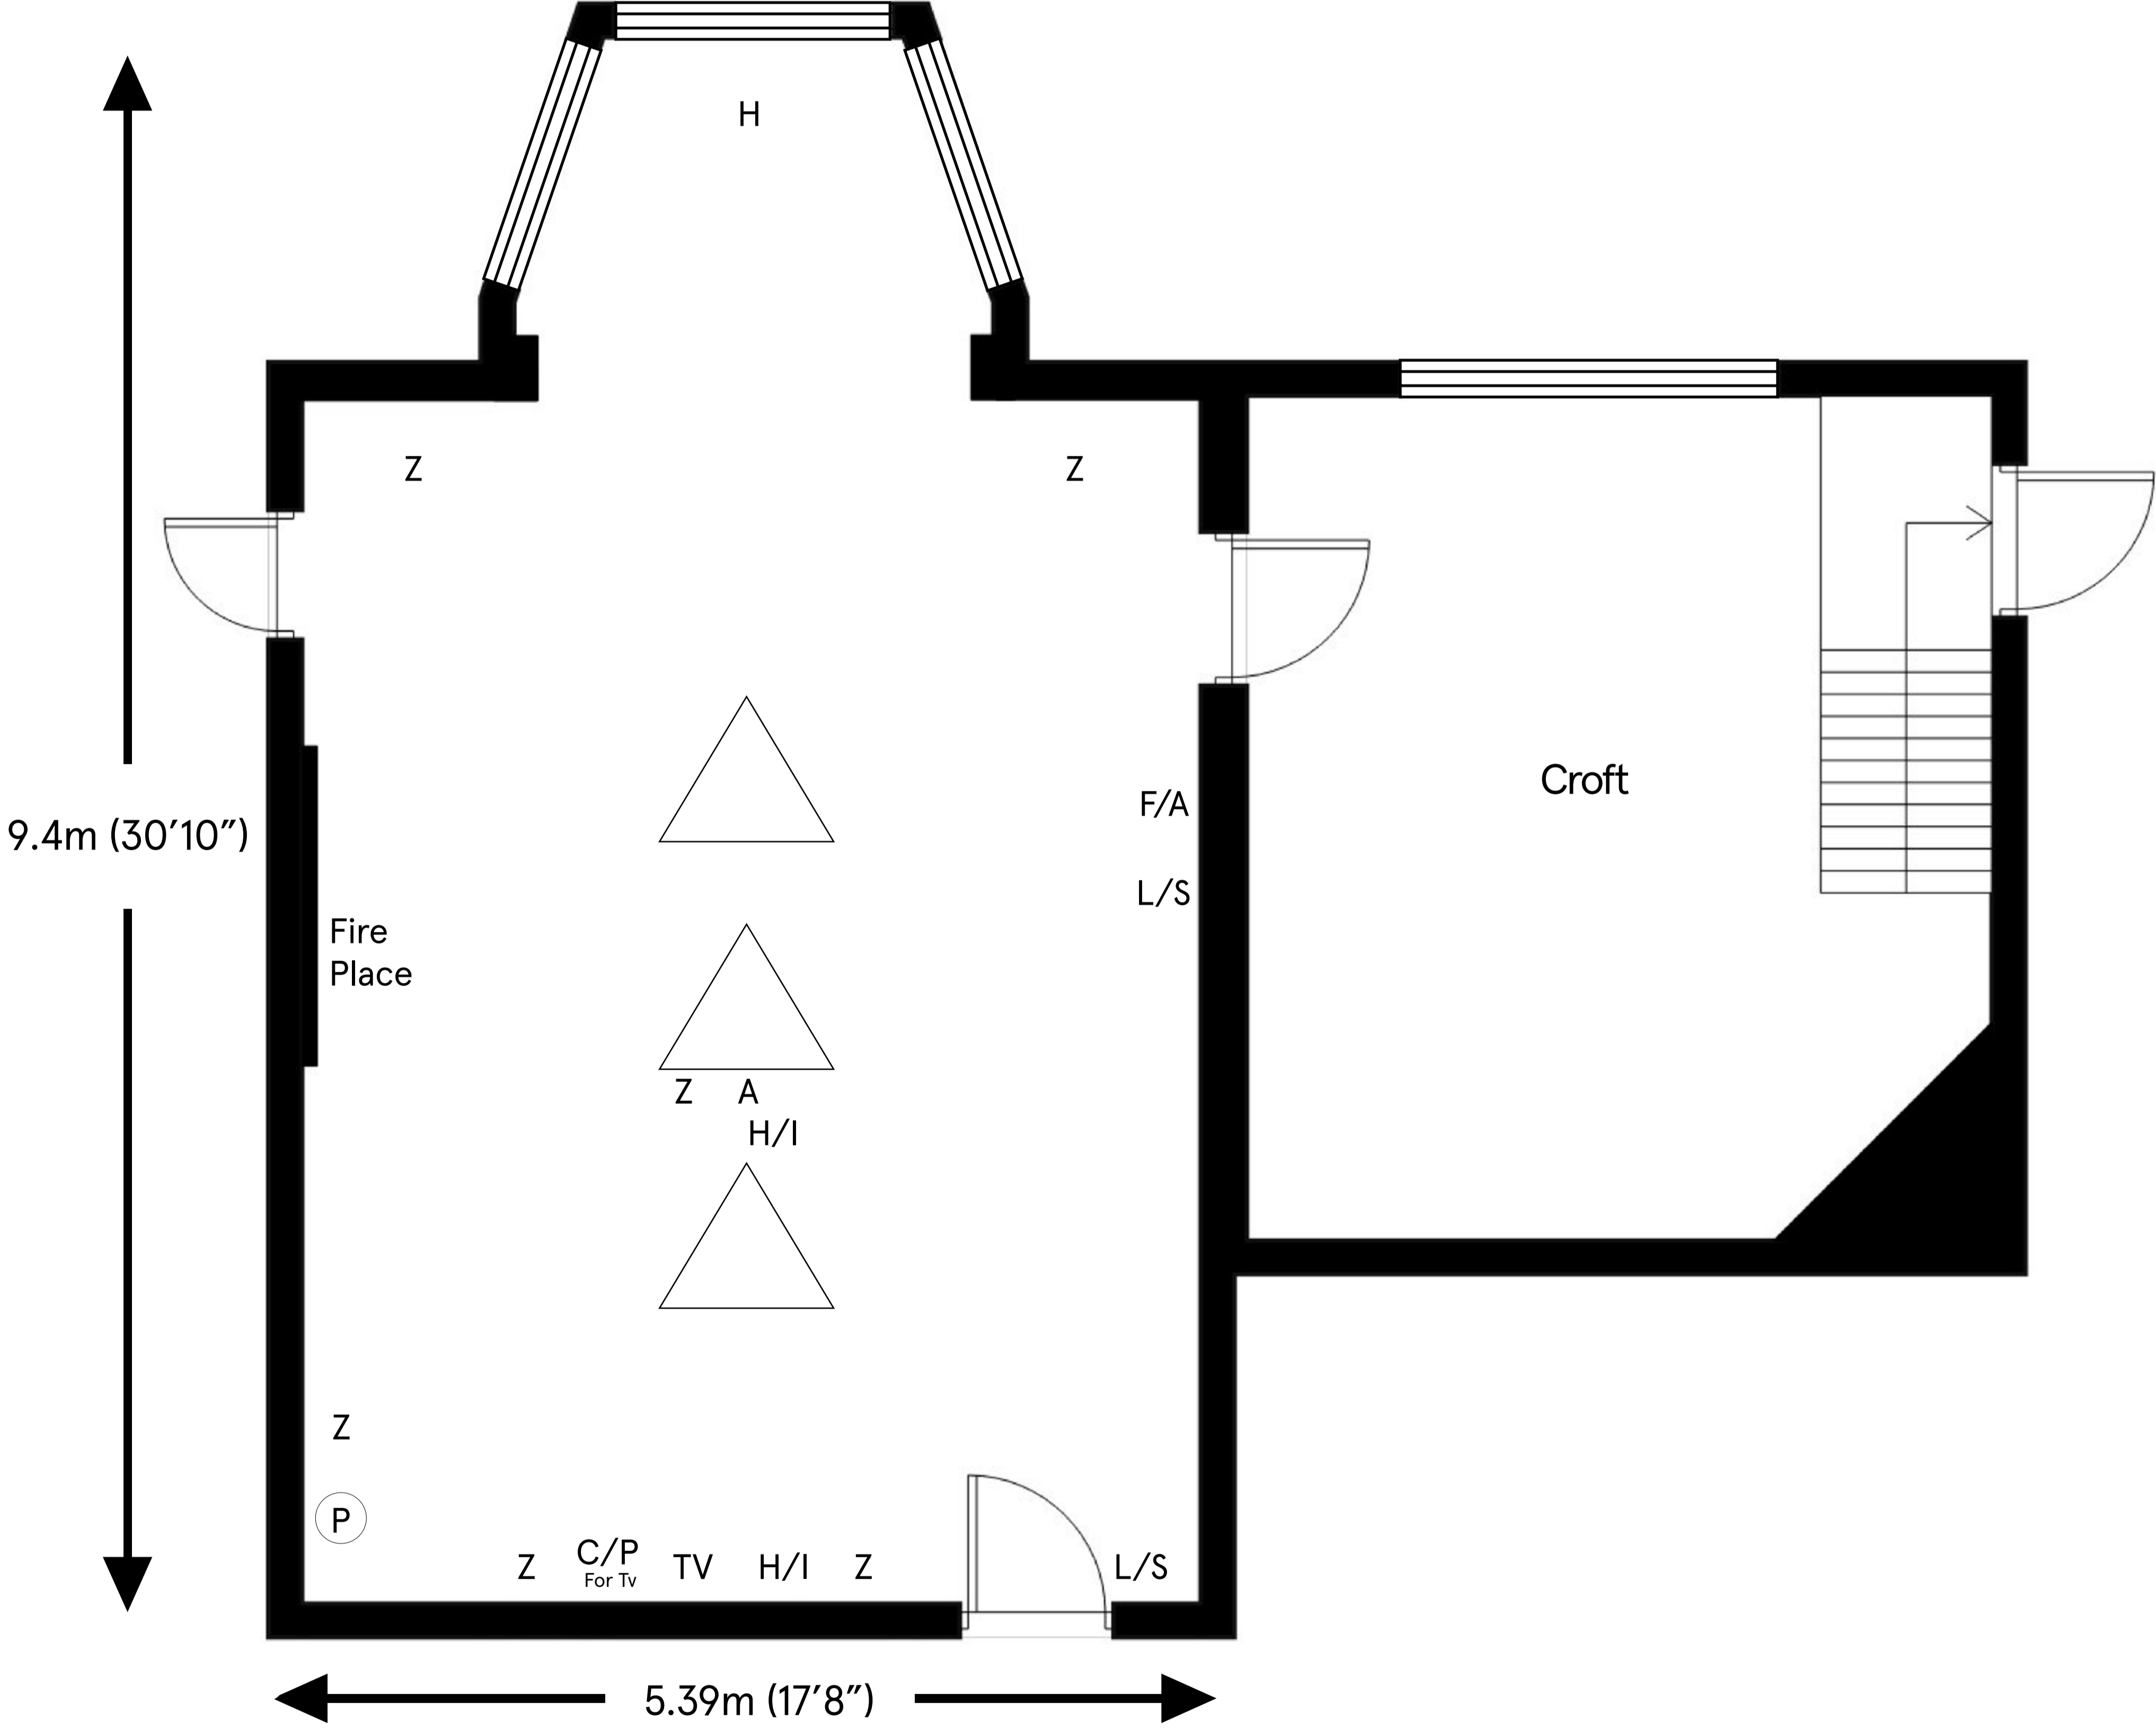

Bethell

Ceiling height

Max 3.49m (11'5")
 Min 2.99m (9'10")

Total approximate floor area 44.41 sq mt (478 sq ft)

- Key:
- Z 13 Amp Sockets
 - (P) Phone Line
 - A Audio Outlets
 - L/S Light switch
 - TV TV
 - F/A Fire Alarm
 - U USB
 - △ Chandelier
 - H Heater
 - C/P Control Panel
 - H/I HDMI Input

For room capacity please refer to the room configuration charts