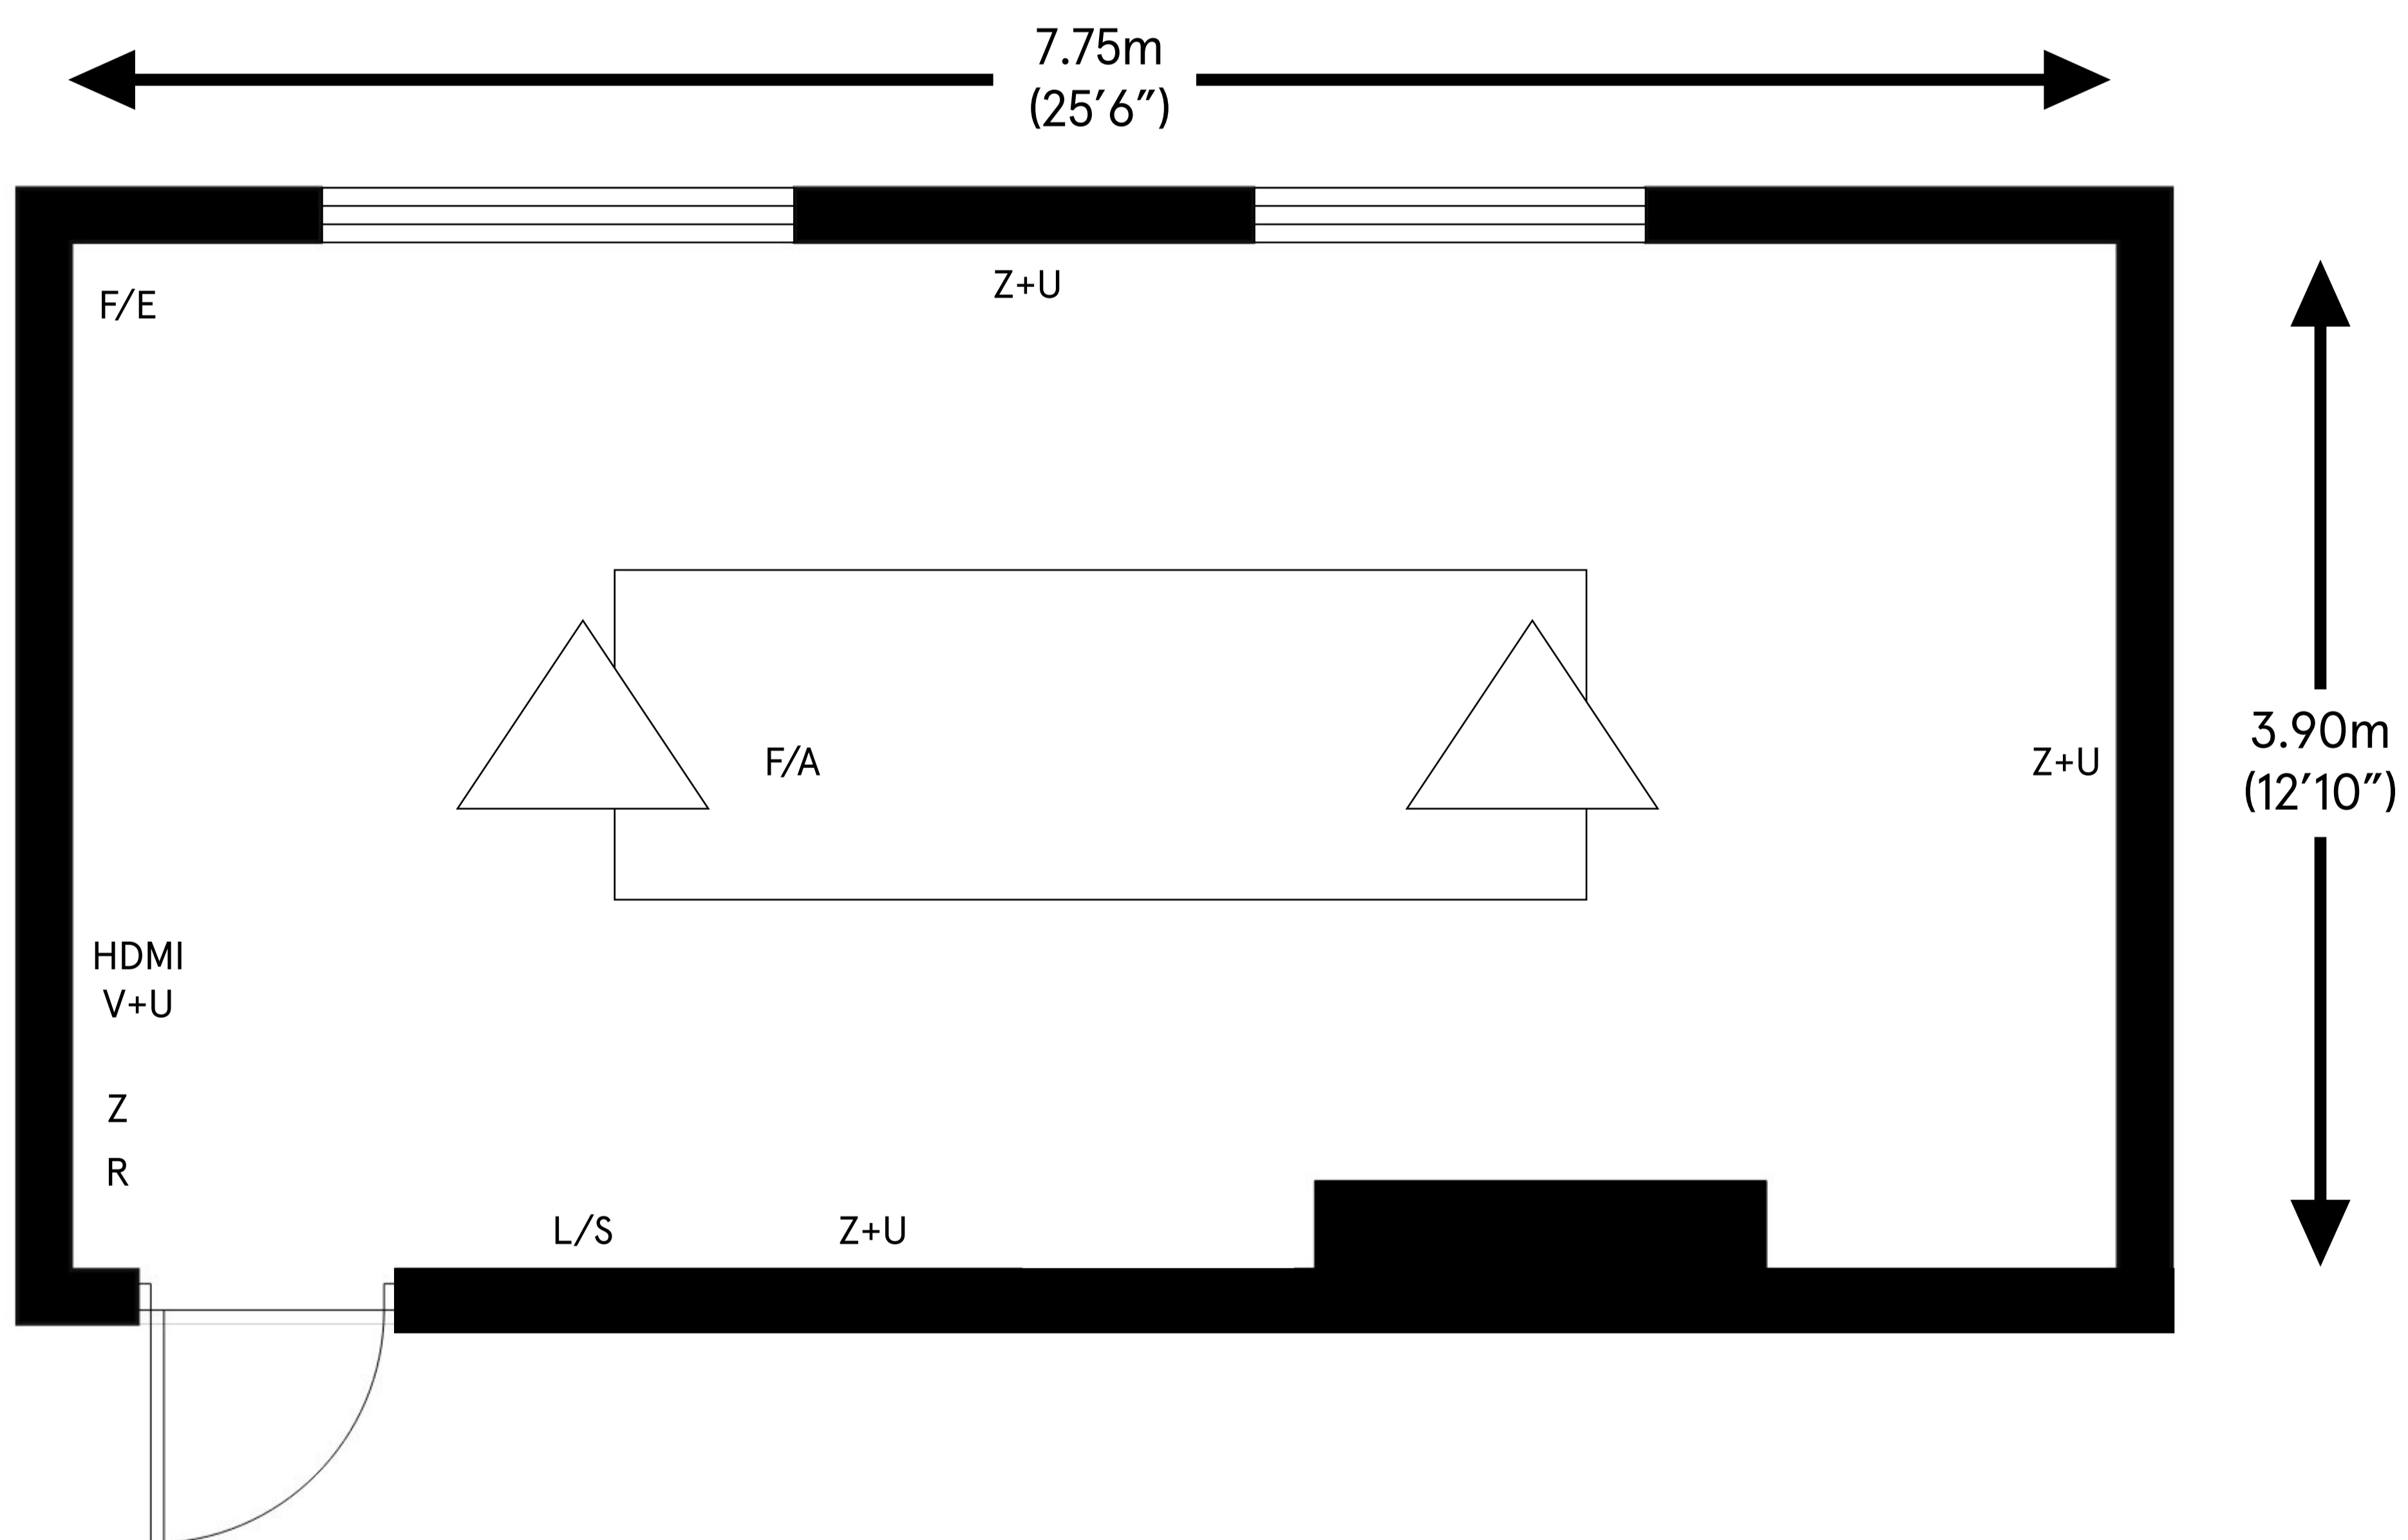

Brunswick

Ceiling height

Max 3.57m (11'8")
 Min 3.28m (10'8")

Total approximate floor area
 30.28 sq mt (326 sq ft)

- Key:
- | | | | |
|-----|--------------------|------|------------|
| Z | 13 Amp Socket | R | Router |
| U | USB Port | HDMI | HDMI Input |
| L/S | Light Switch Board | V | VGA |
| F/A | Fire Alarm | △ | Chandelier |
| F/E | Fire Extinguisher | | |

For room capacity please refer to the room configuration charts