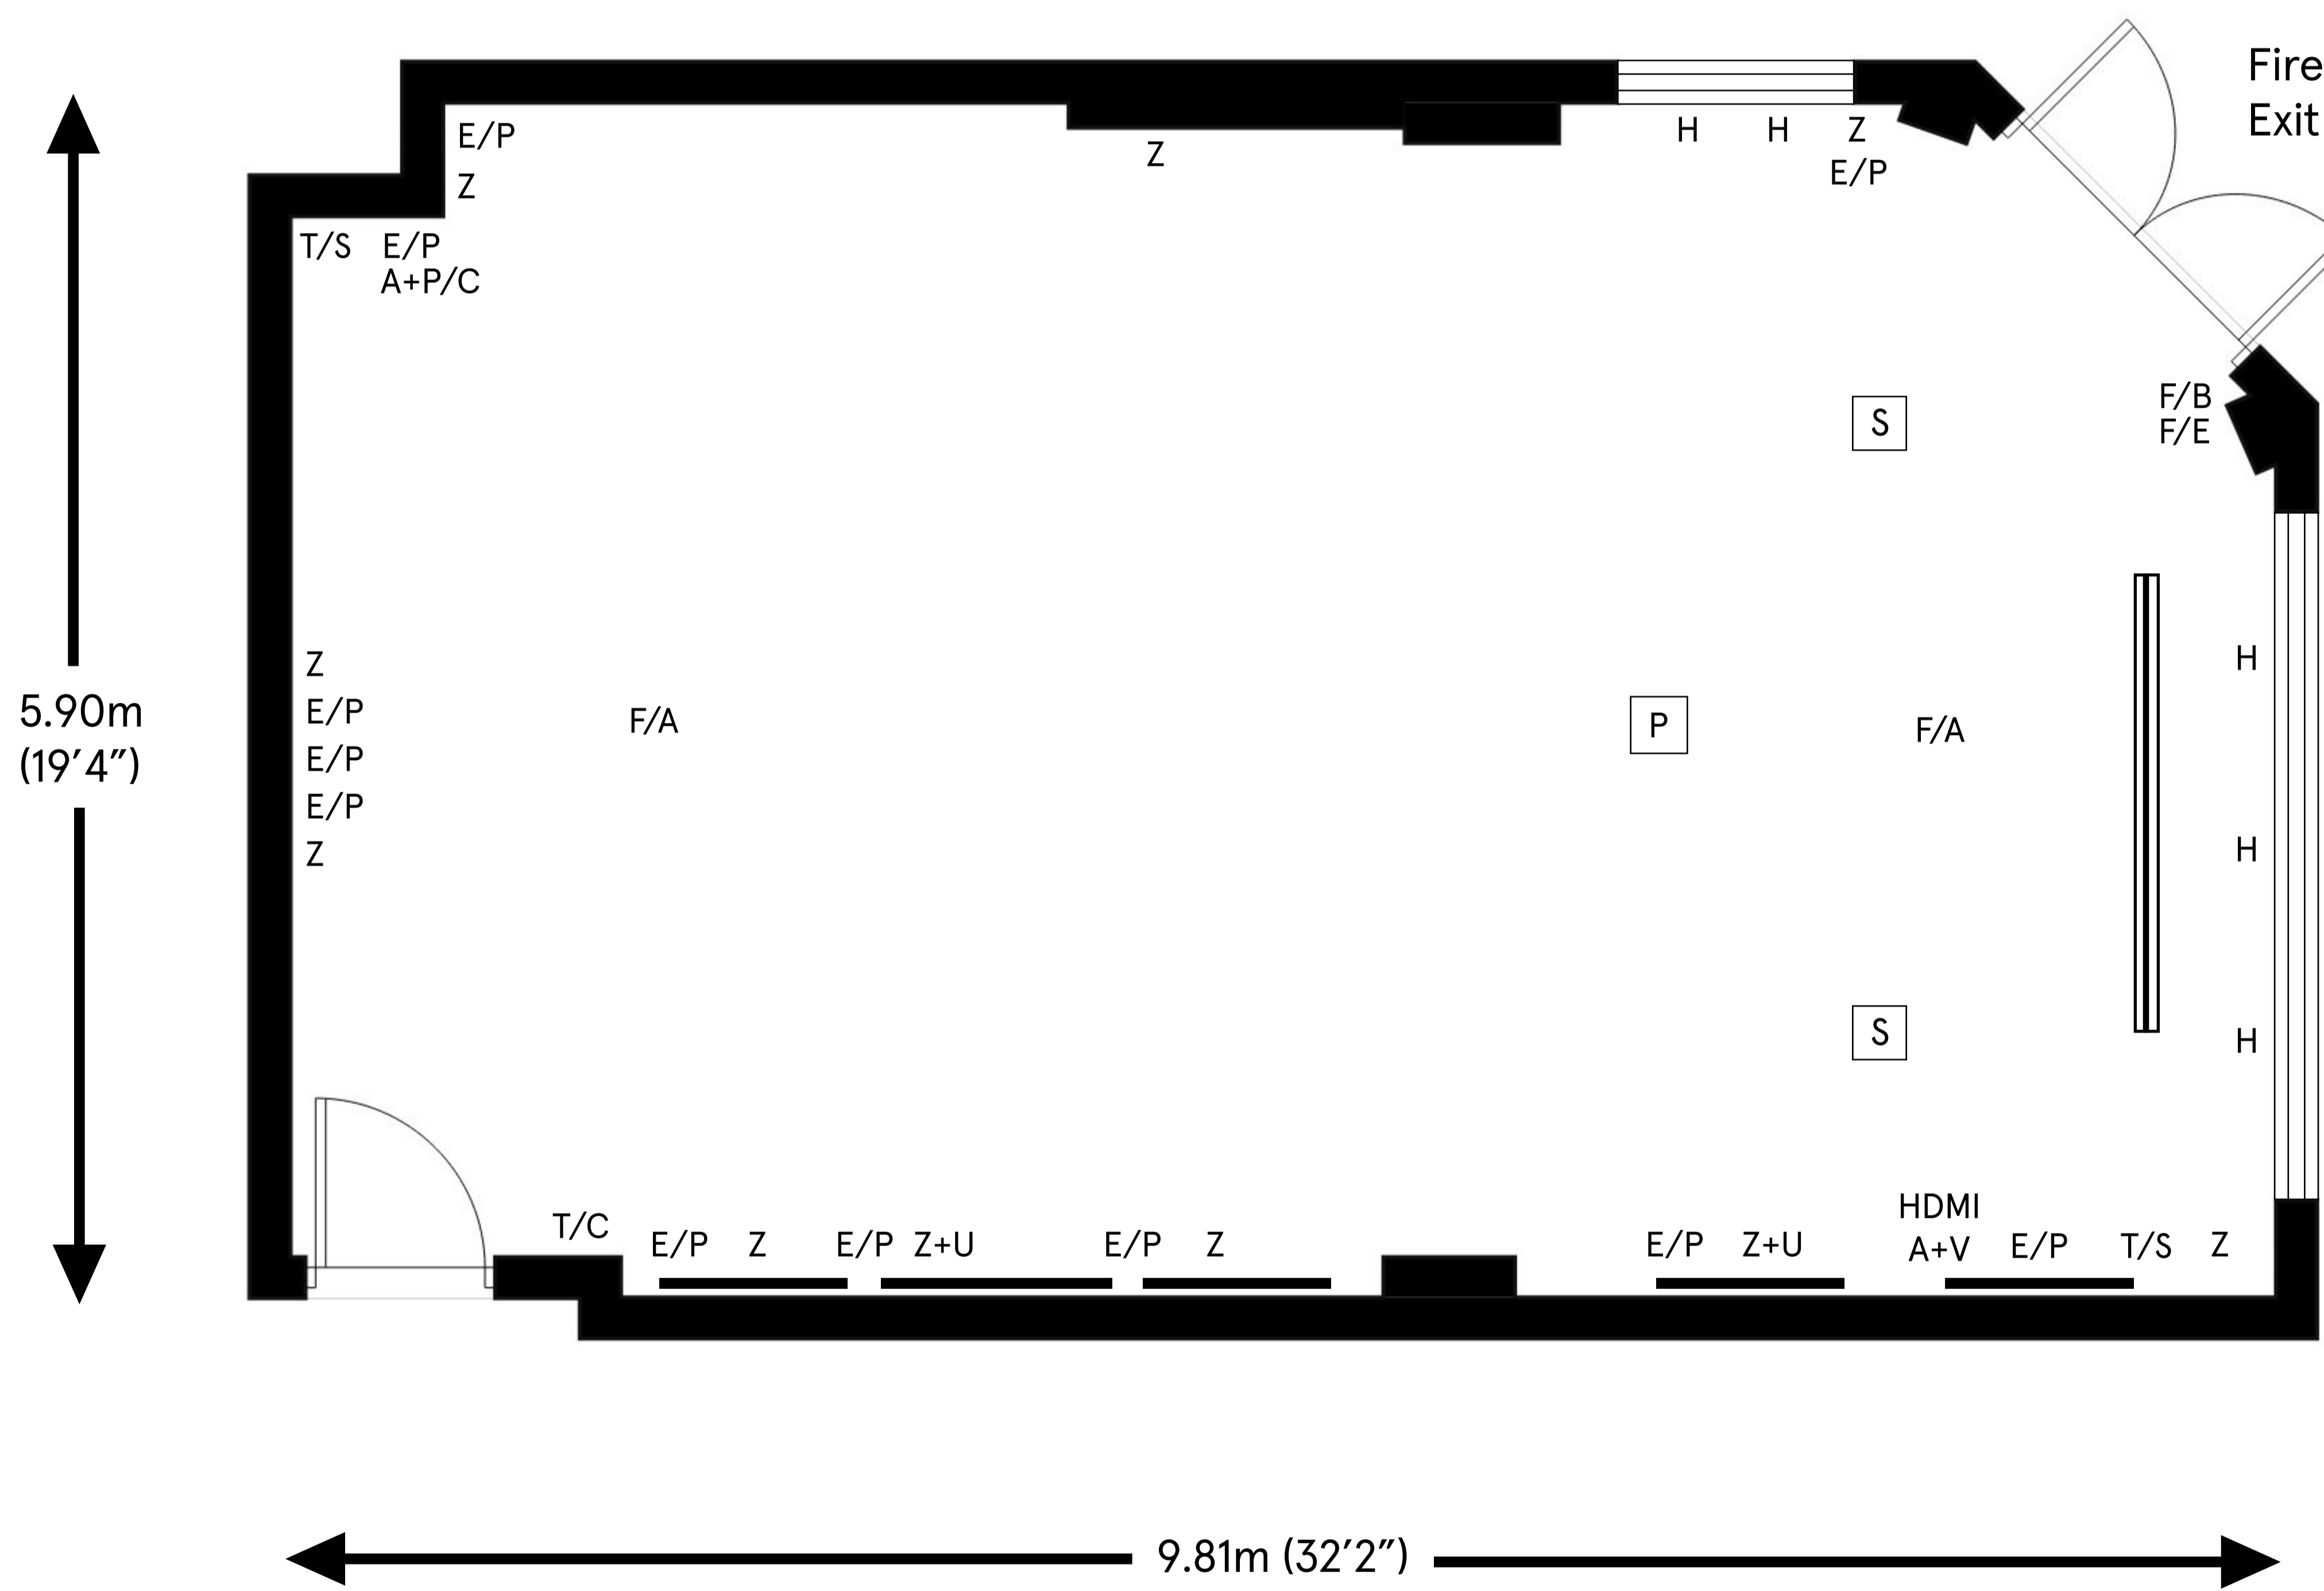

Kensington

Ceiling height

Max 3.39m (11'1")
 Min 3.09m (10'2")

Total approximate floor area
 55.94 sq mt (602.1 sq ft)

- Key:
- | | | | |
|-----|---------------------|-------|---------------------------|
| Z | 13 Amp Socket | | Speaker |
| U | USB Port | | Ceiling Mounted Projector |
| E/P | Ethernet Port | A | Audio |
| T/S | TV Socket | A+P/C | Audio+Projector Control |
| T/C | Temperature Control | HDMI | HDMI Input |
| F/A | Fire Alarm | H | Heater |
| F/B | Fire Alarm button | | Dropdown Projector Screen |
| F/E | Fire Extinguisher | | White Board |

For room capacity please refer to the room configuration charts