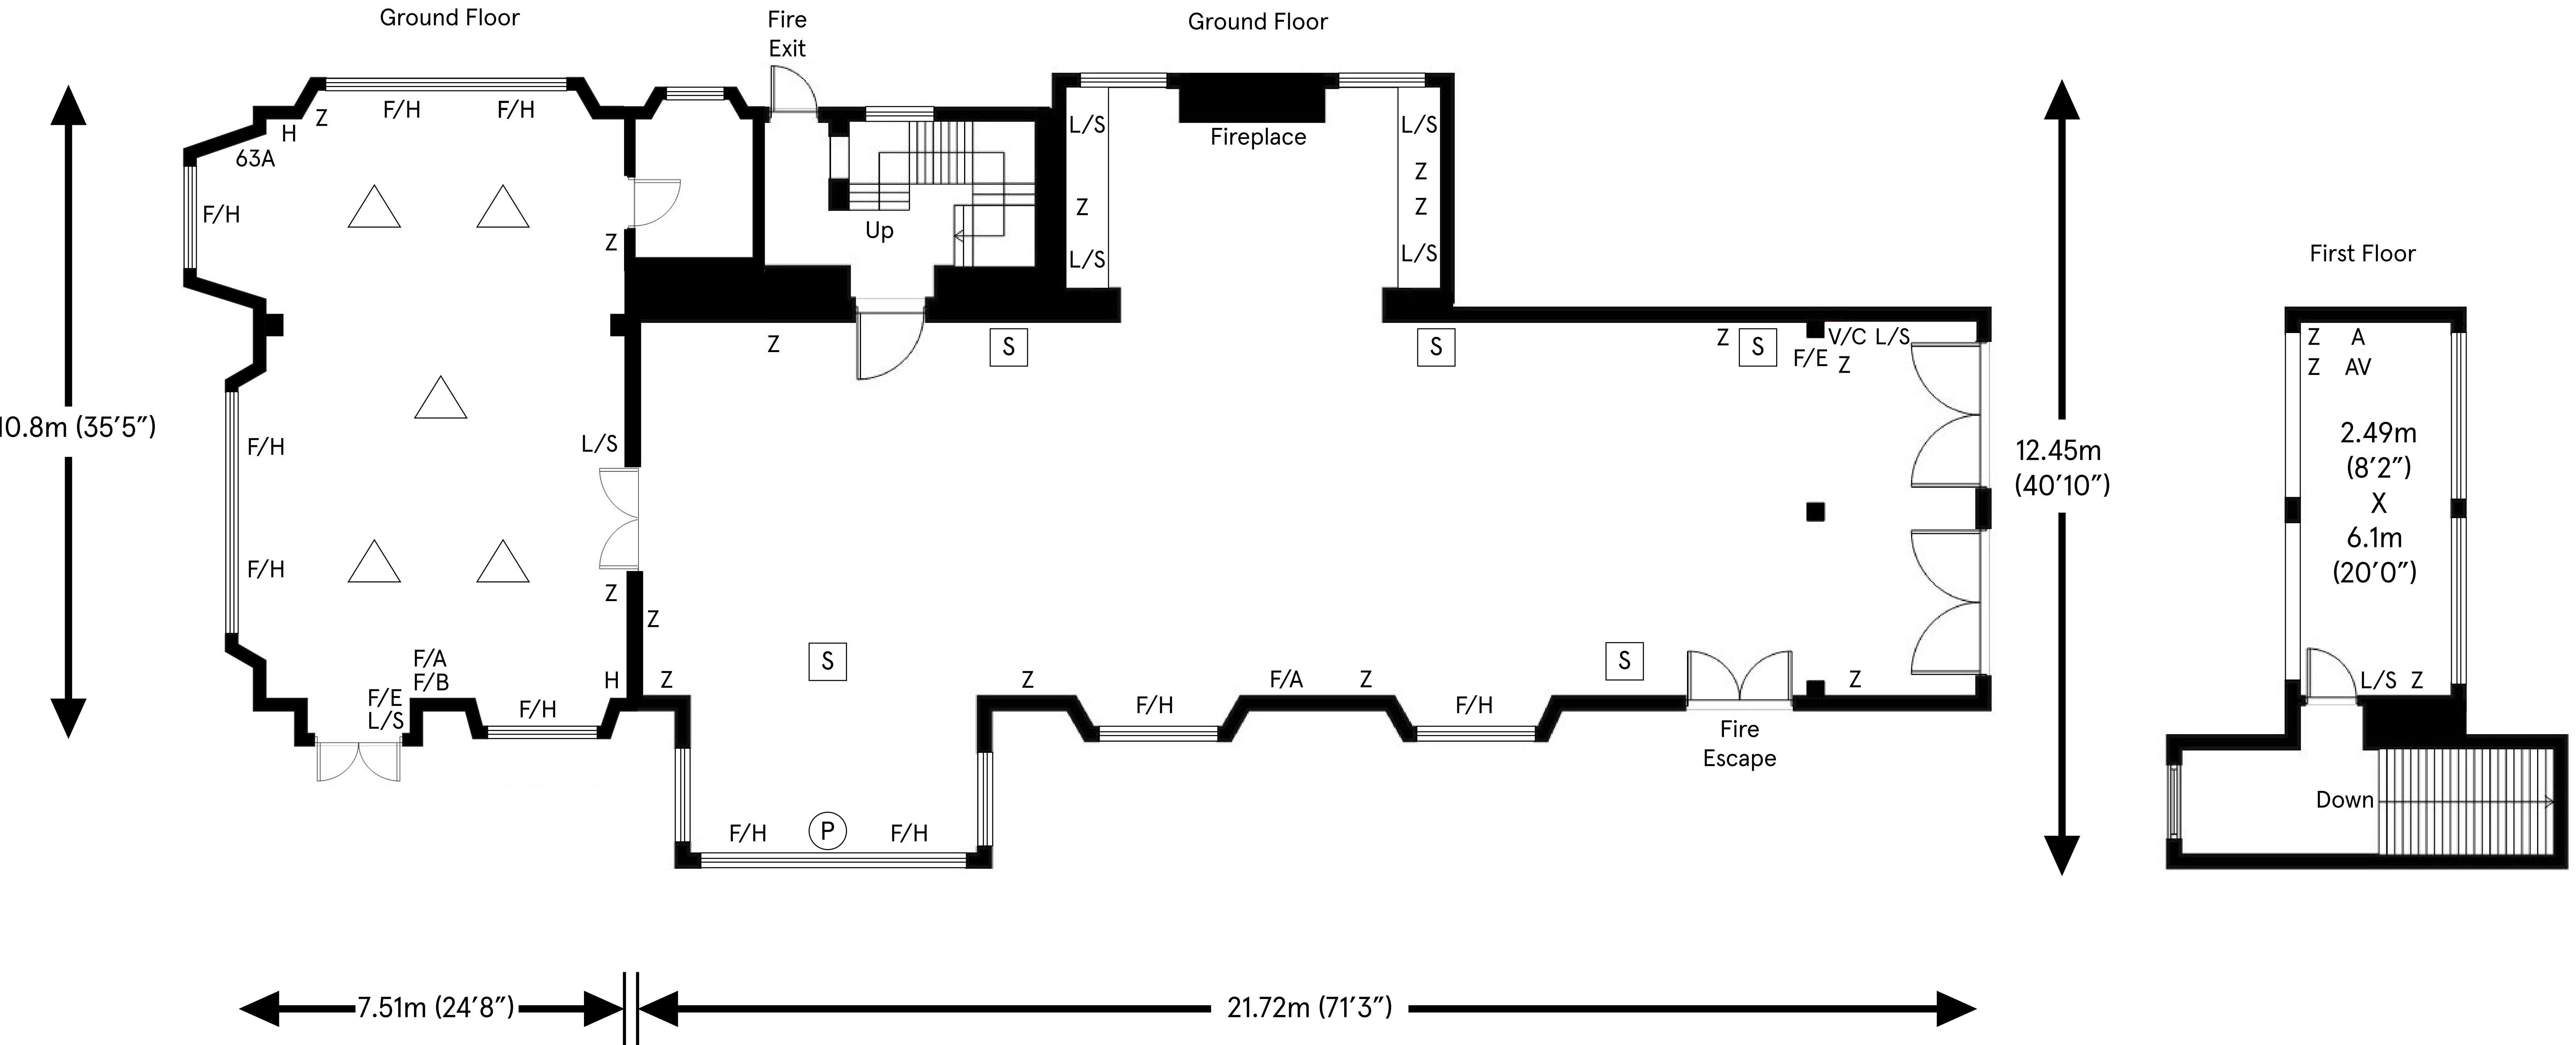

# Great Hall & Wadesmill

**Ceiling height**

Max 4.94m (16'2")

Min 2.38m (7'10")

**Total approximate floor area**

251.84 sq mt (2,710.7 sq ft)

- Key:**
- Z 13 Amp Sockets
  - (P) Phone Line
  - A Audio Outlets
  - AV AV Equipment
  - L/S Light switch
  - F/A Fire Alarm
  - F/B Fire Alarm Button
  - F/E Fire Extinguisher
  - 63A 63 AMP Socket
  - (S) Speaker
  - △ Chandelier
  - H Heater
  - F/H Fan/Heater
  - V/C Volume Control

For room capacity please refer to the room configuration charts