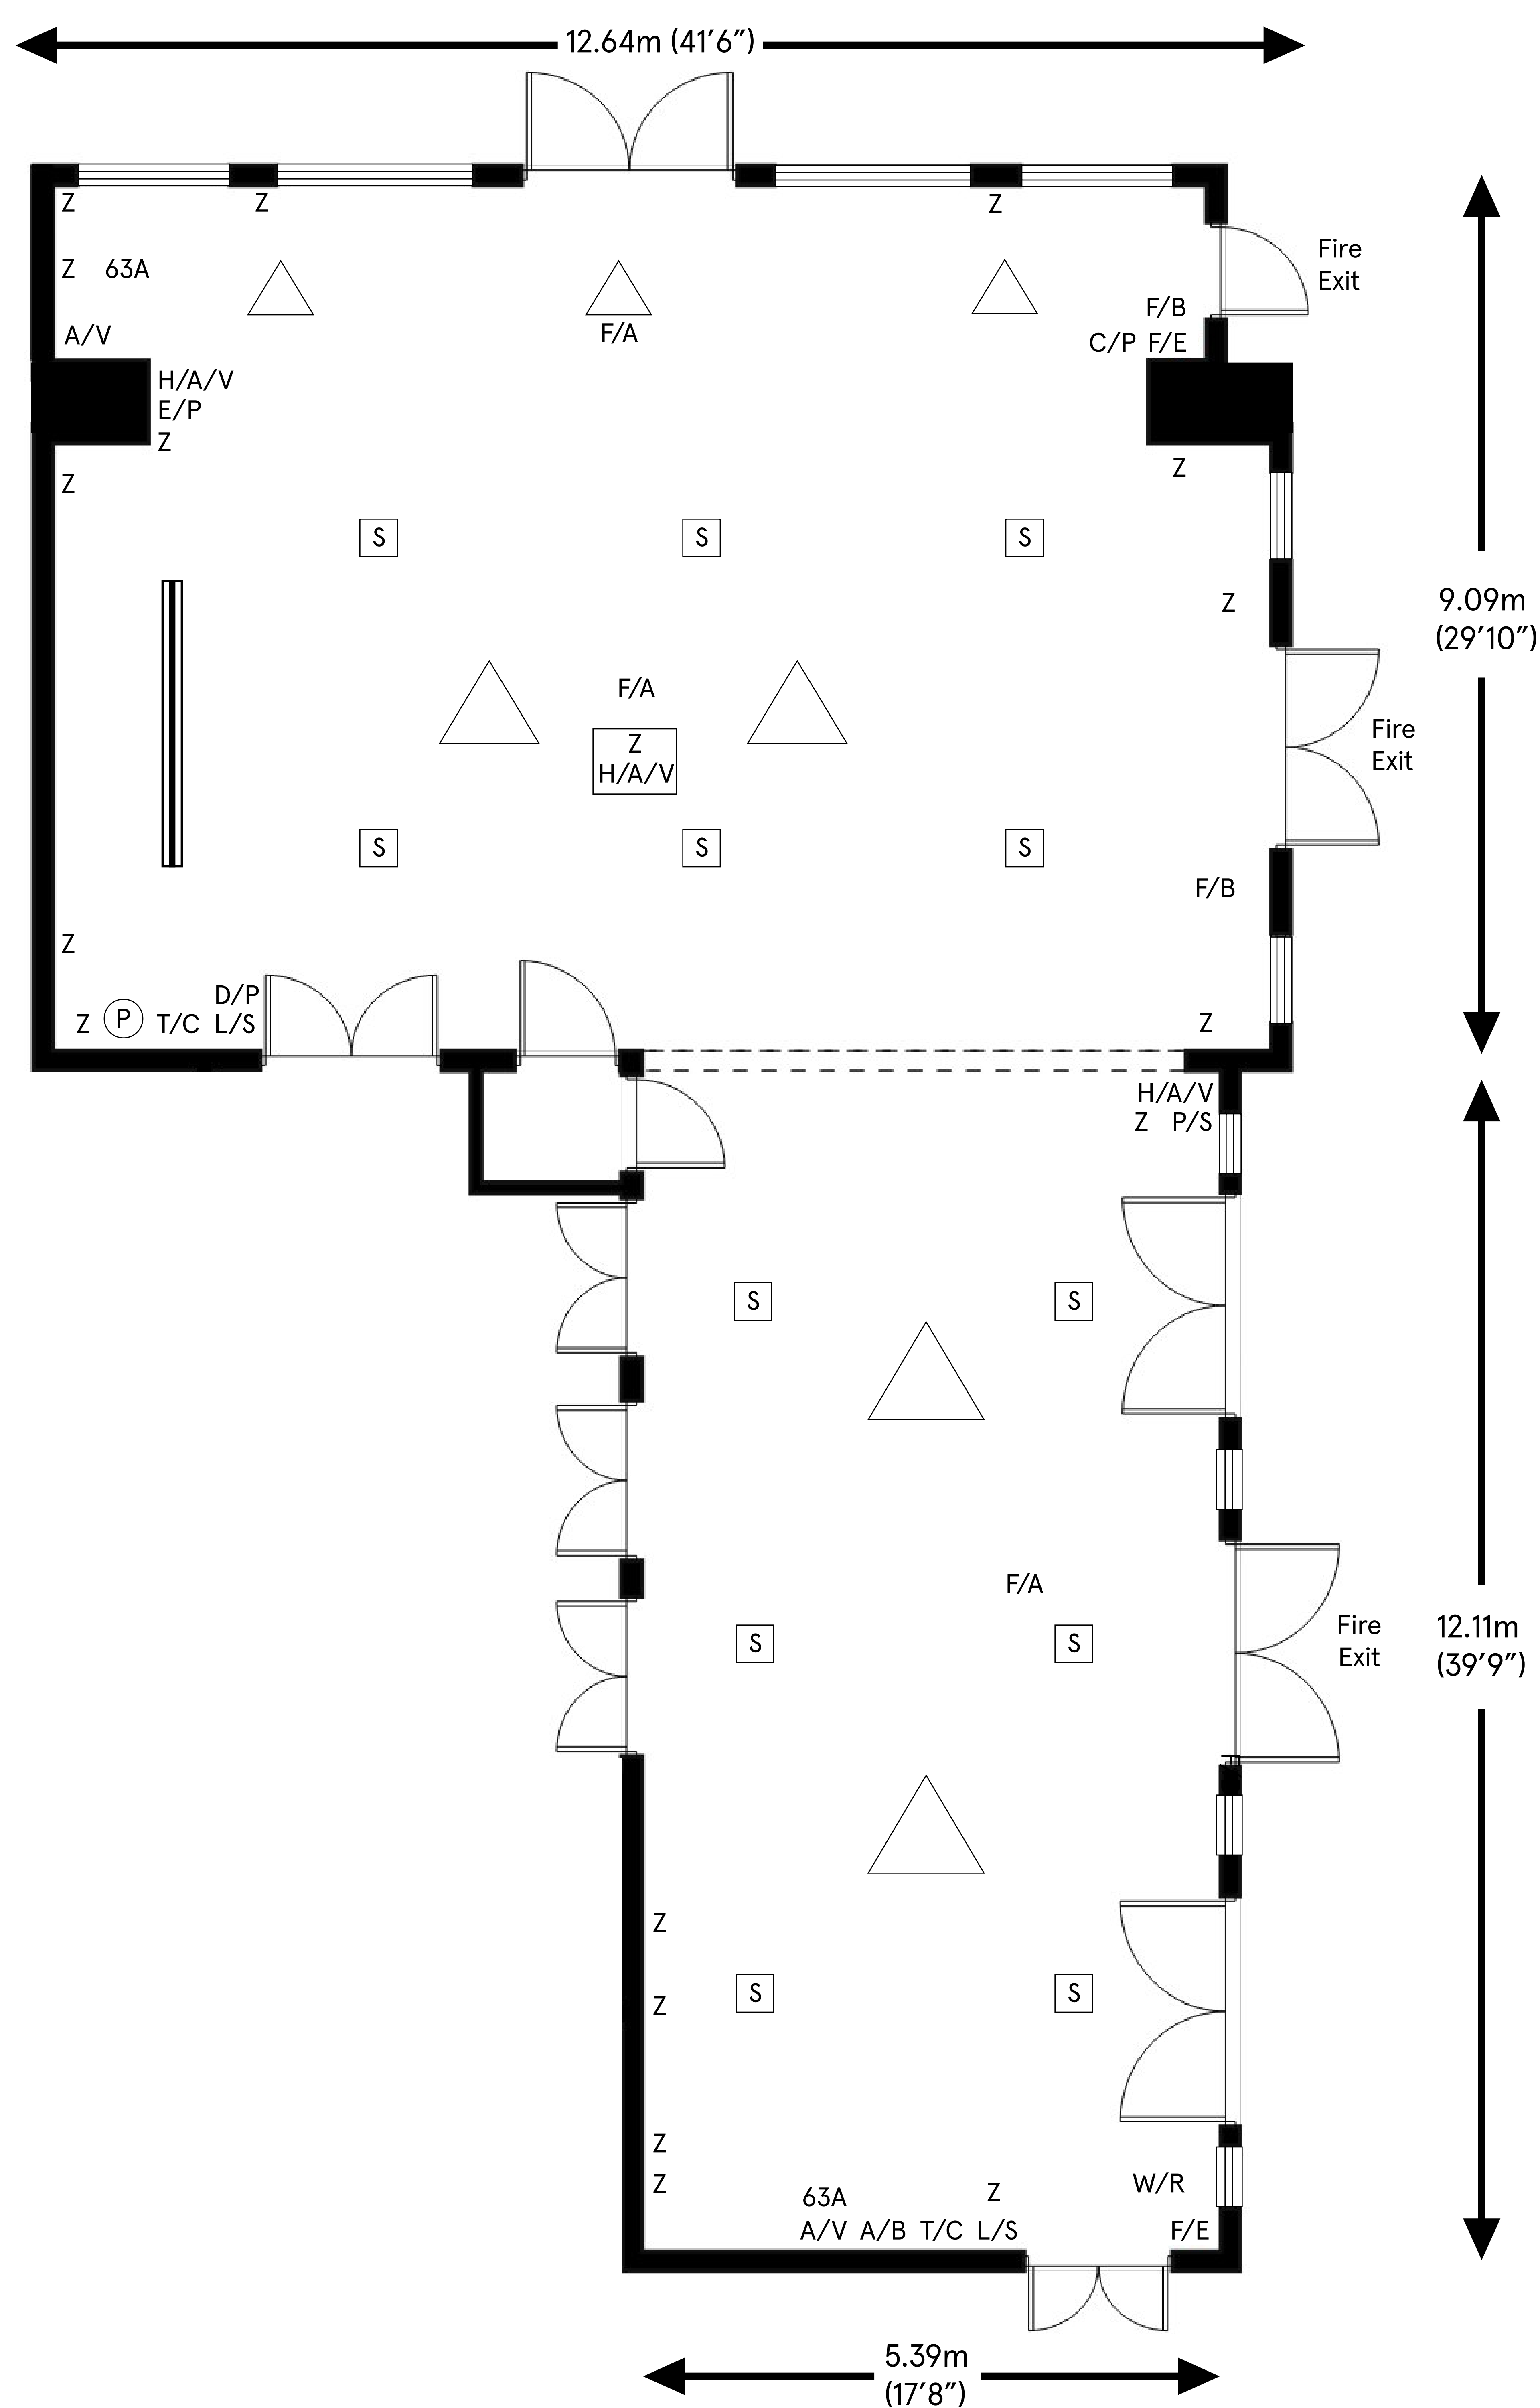

# Berkshire Suite

Ceiling height

Max 4.48m (14'8")

Min 2.42m (7'11")

Total approximate floor area

185.2 sq mt (1992.7 sq ft)

Key:

- |     |                    |       |                            |
|-----|--------------------|-------|----------------------------|
| Z   | 13 Amp Sockets     | □     | Speaker                    |
| P   | Phone Line         | Δ     | Chandelier                 |
| E/P | Ethernet Port      | T/C   | Temperature Control        |
| A/V | Audio/Video        | C/P   | Control Panel              |
| L/S | Light switch Panel | A/P   | Audio Control Panel        |
| F/B | Fire Alarm Button  | D/P   | Digital Control Panel      |
| F/A | Fire Alarm         | H/A/V | HDMI, Audio, VGA           |
| F/E | Fire Extinguisher  | ▬     | Drop Down Projector Screen |
| 63A | 63 AMP Socket      | W/R   | Wifi Router                |