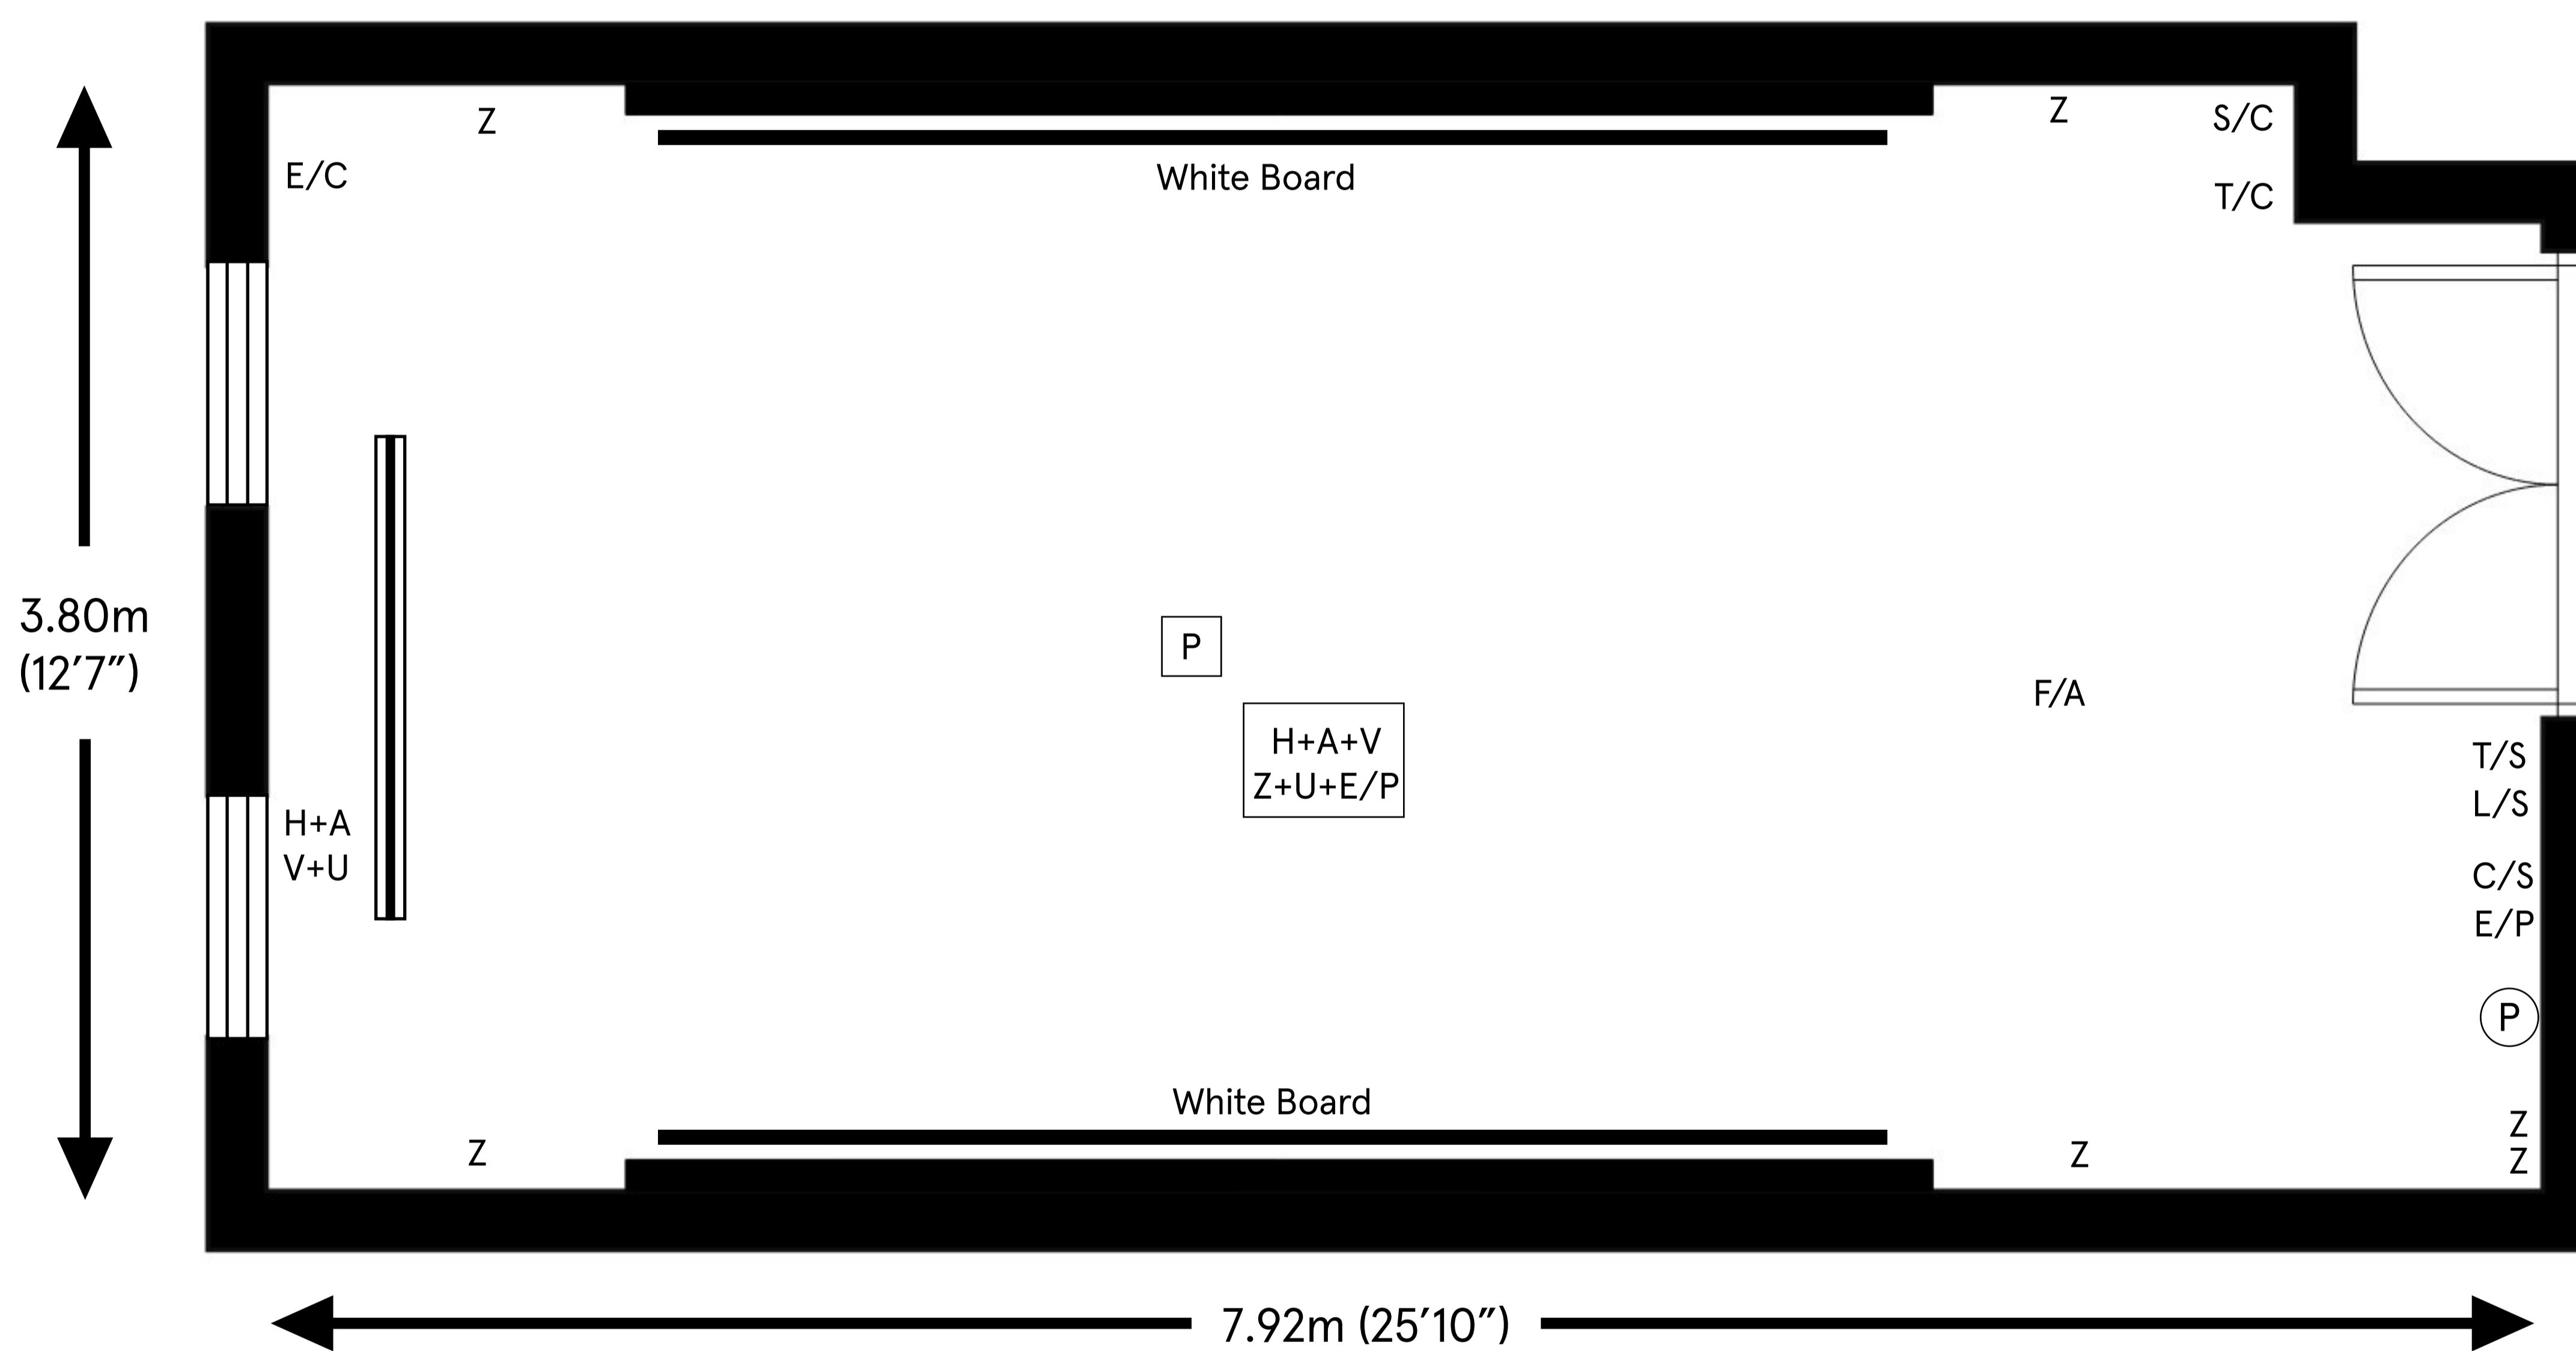

Green Room

Ceiling height

Max 2.48m (8'2")

Min 2.04m (6'8")

Total approximate floor area

29.75 sq mt (320.3 sq ft)

Key:

- | | | | |
|-----|------------------------|-----|------------------------|
| Z | 13 Amp Socket | P | Table Projector |
| (P) | Phone Line | S/C | Security Camera |
| E/P | Ethernet Port | T/C | Temperature Control |
| U | USB Port | H | HDMI Input |
| L/S | Light switch | V | VGA |
| E/C | Electric Curtain Track | A | Audio |
| C/S | Curtain Switch | T/S | TV Socket |
| F/A | Fire Alarm | ≡ | Manual Pulldown Screen |

For room capacity please refer to the room configuration charts