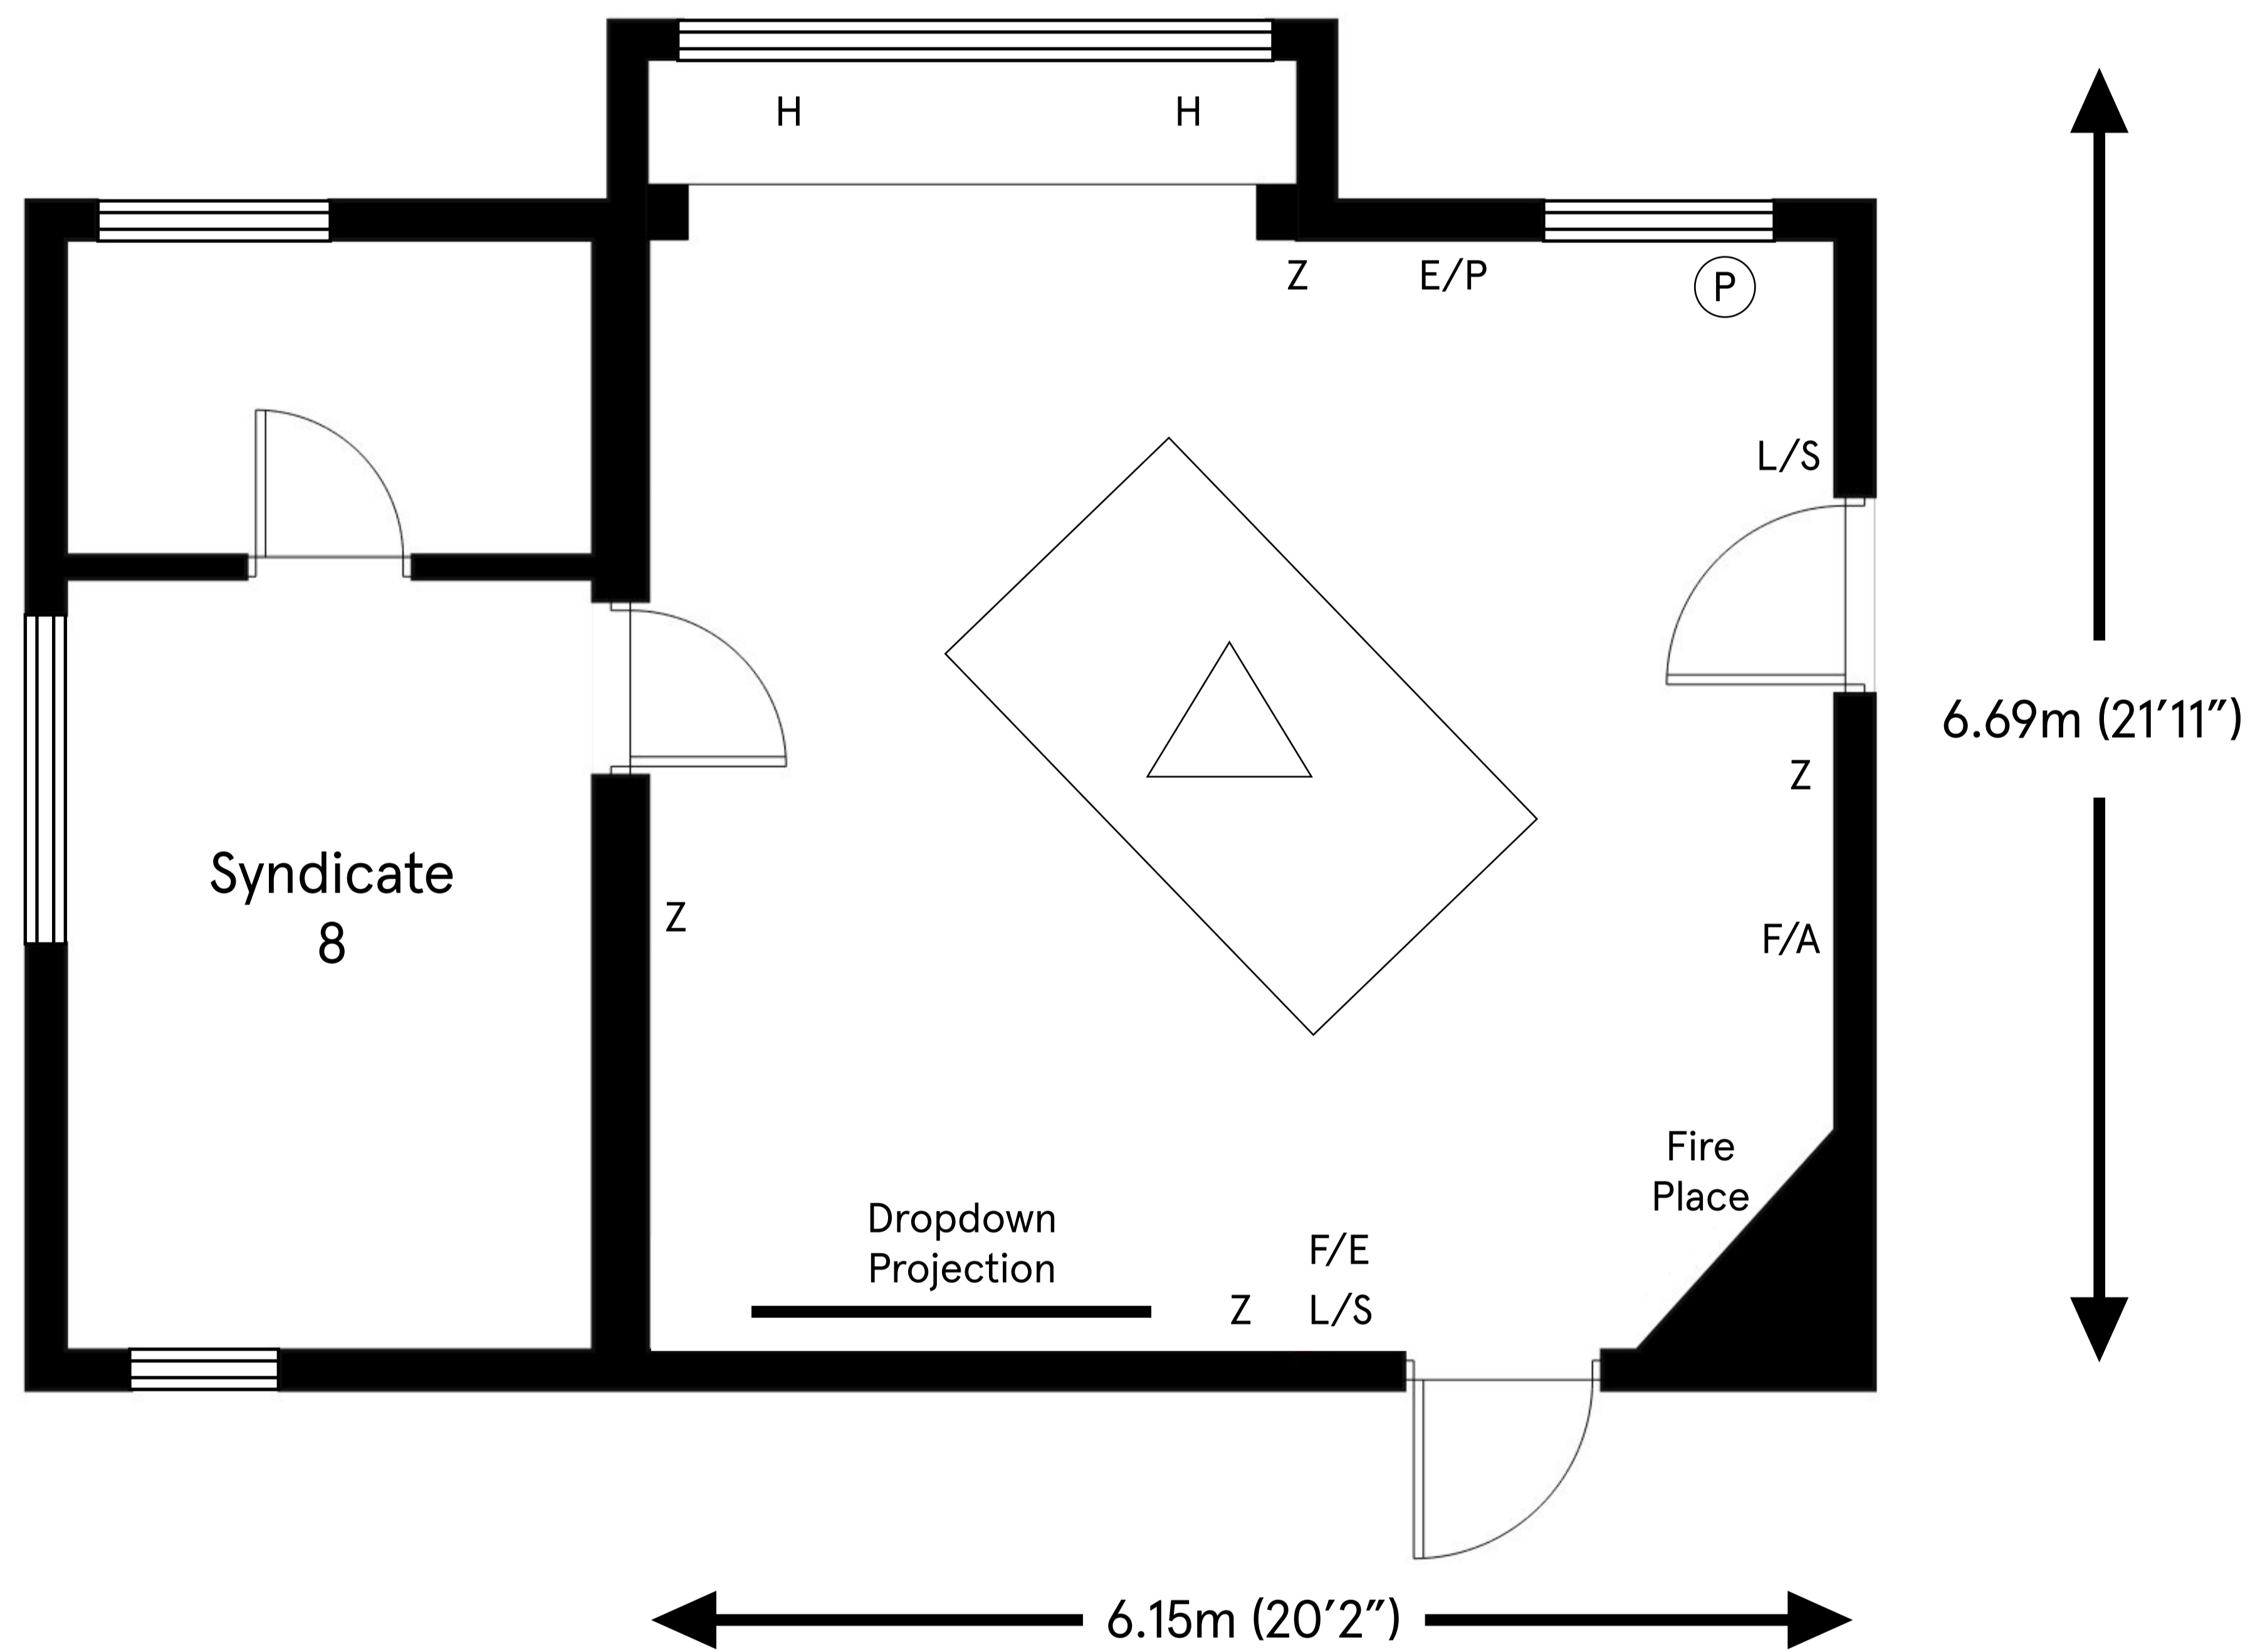

Welwyn

Ceiling height

Max 2.73m (8'11")

Min 2.57m (8'5")

Total approximate floor area

38.55 sq mt (414.9 sq ft)

Key:

- Z 13 Amp Sockets
- (P) Phone Line
- L/S Light switch
- F/A Fire Alarm

- E/P Ethernet Port
- △ Chandelier
- H Heater

For room capacity please refer to the room configuration charts