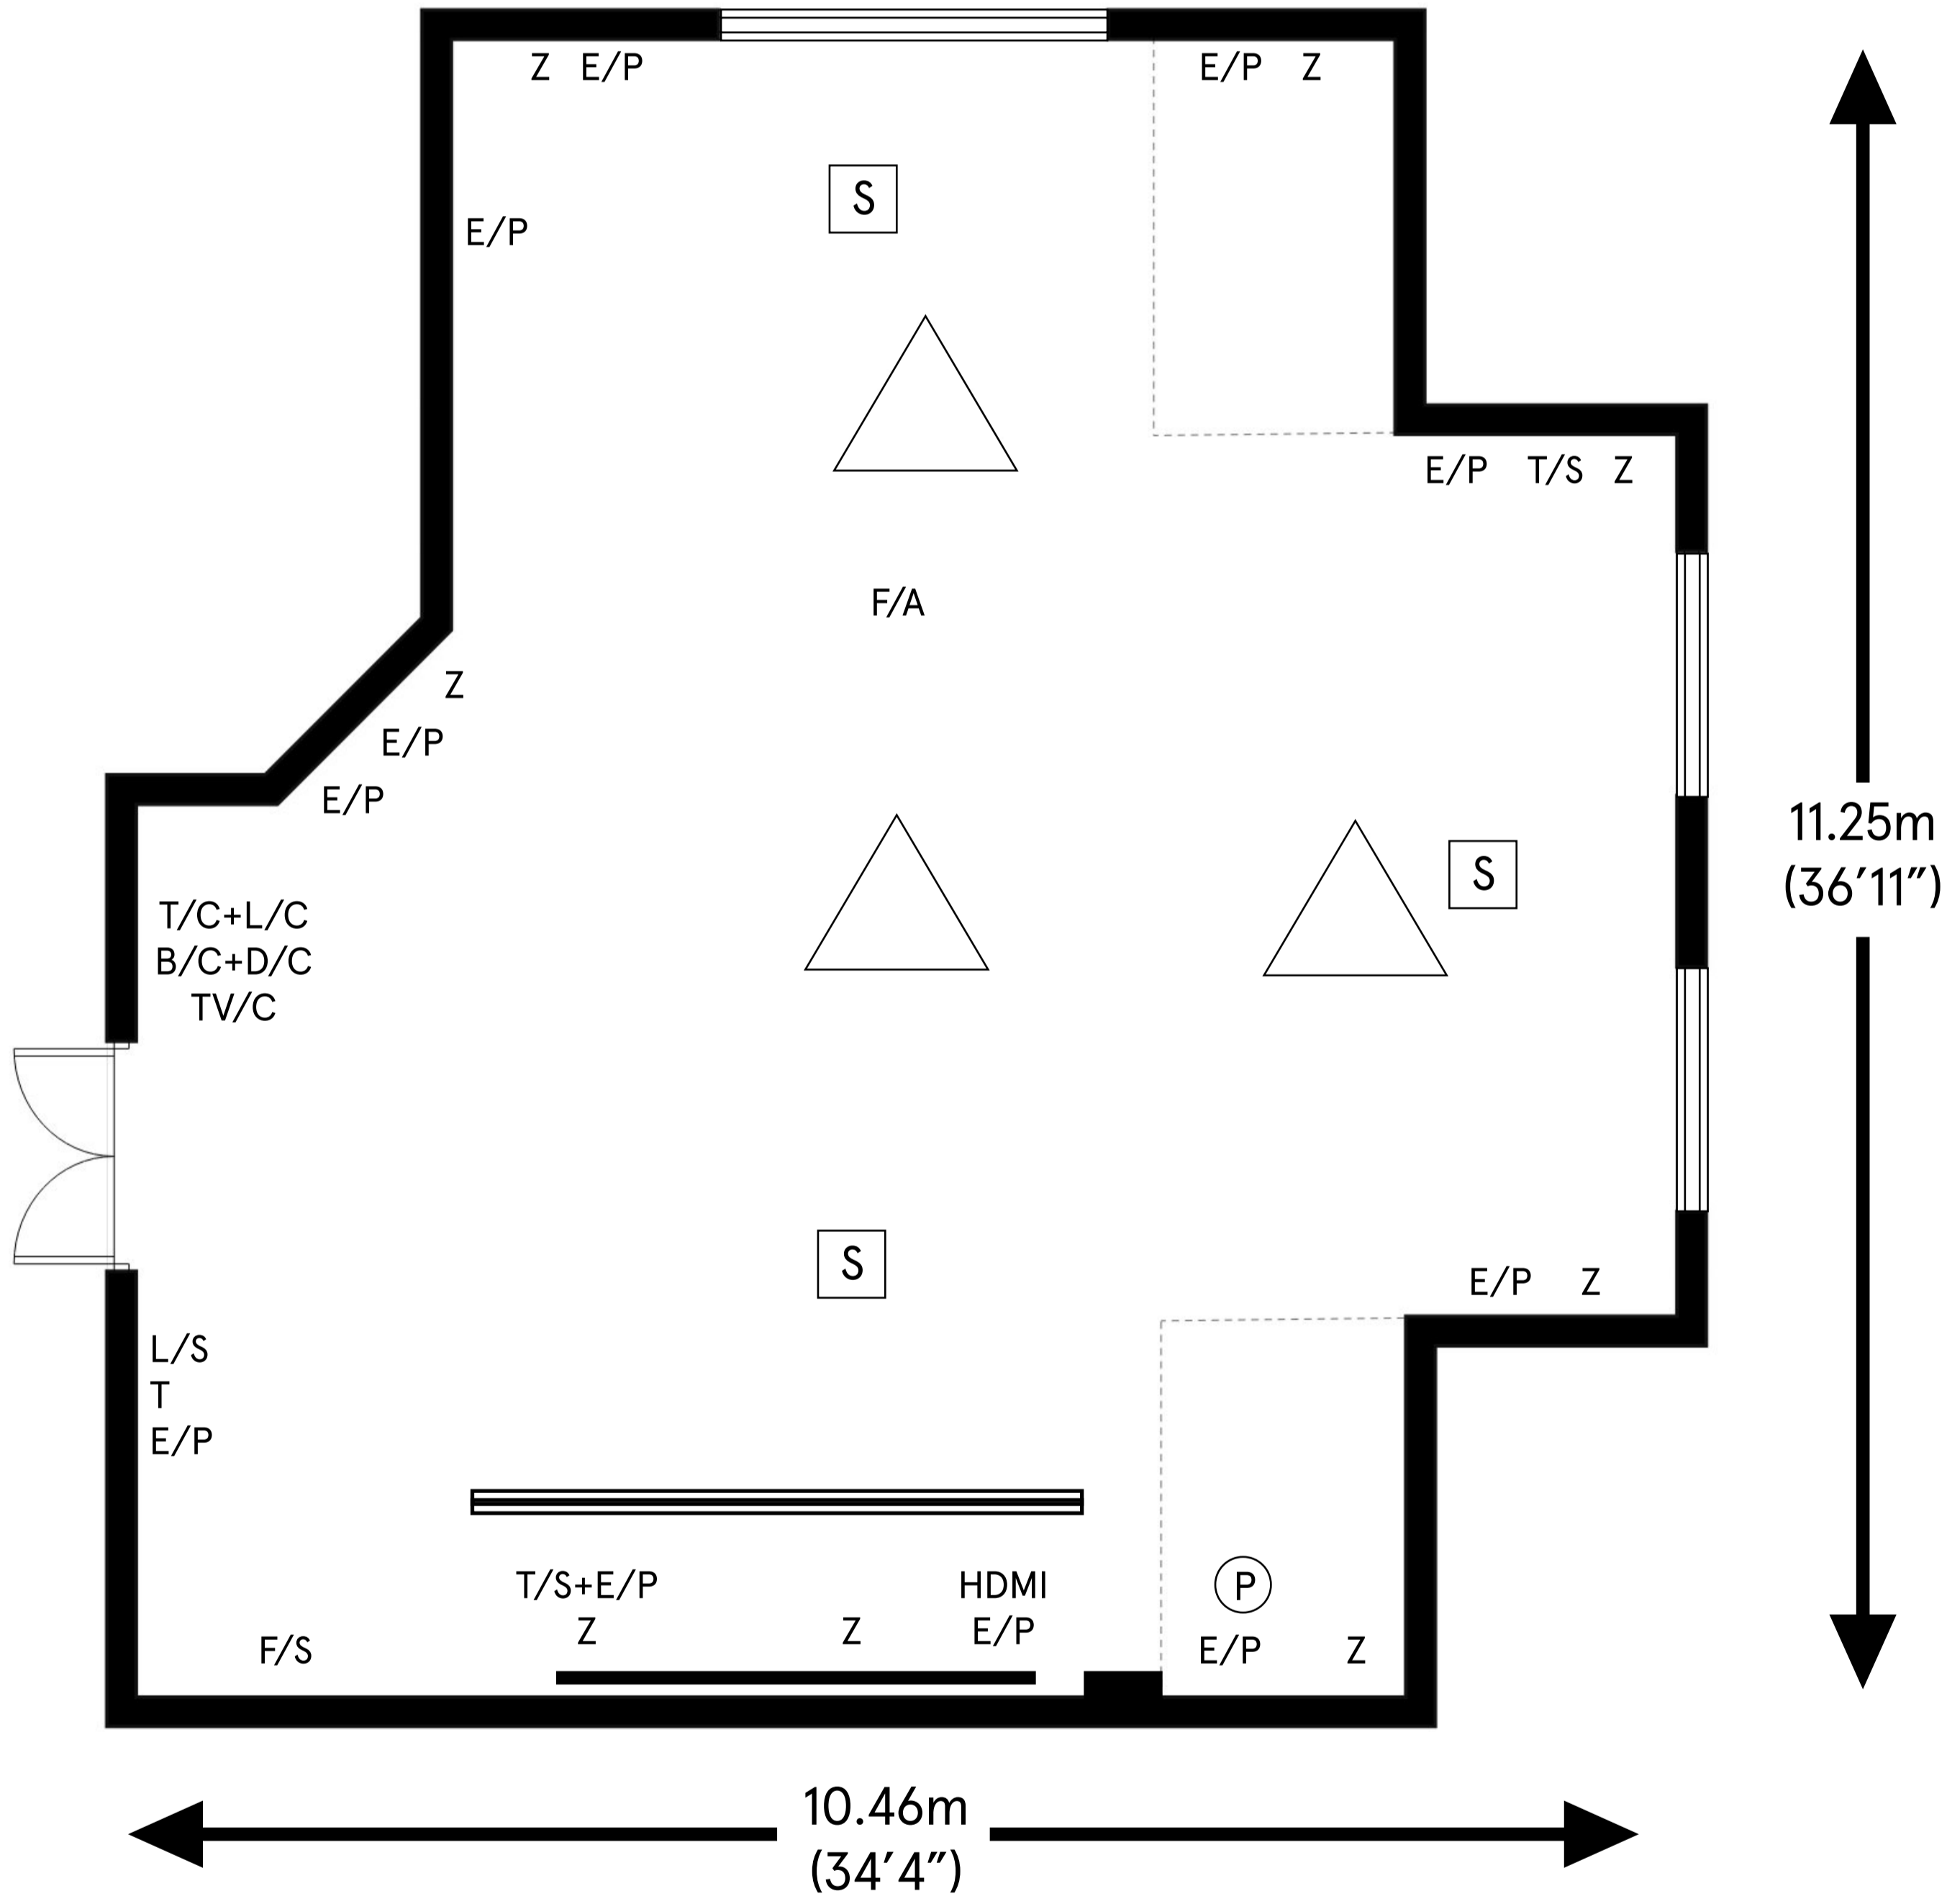

# SOUTH LODGE

## Goodwood

**Ceiling height**

Max 4.62m (15'1")

Min 1.20m (3'11")

**Total approximate floor area**

97.43 sq mt (1048.7 sq ft)

- Key:**
- Z 13 Amp Sockets
  - E/P Ethernet Port
  - (P) Phone Line
  - L/S Light Switch
  - L/C Lighting Control
  - B/C Blinds Control
  - D/C Digital Screen Control
  - T Emergency Test
  - F/A Fire Alarm
  - (S) Speaker
  - △ Chandelier
  - TV/C Television Control
  - HDMI HDMI Input
  - T/S TV Socket
  - F/S Fuse Switch
  - Wall Mounted Television
  - == Dropdown Projector Screen

For room capacity please refer to the room configuration charts