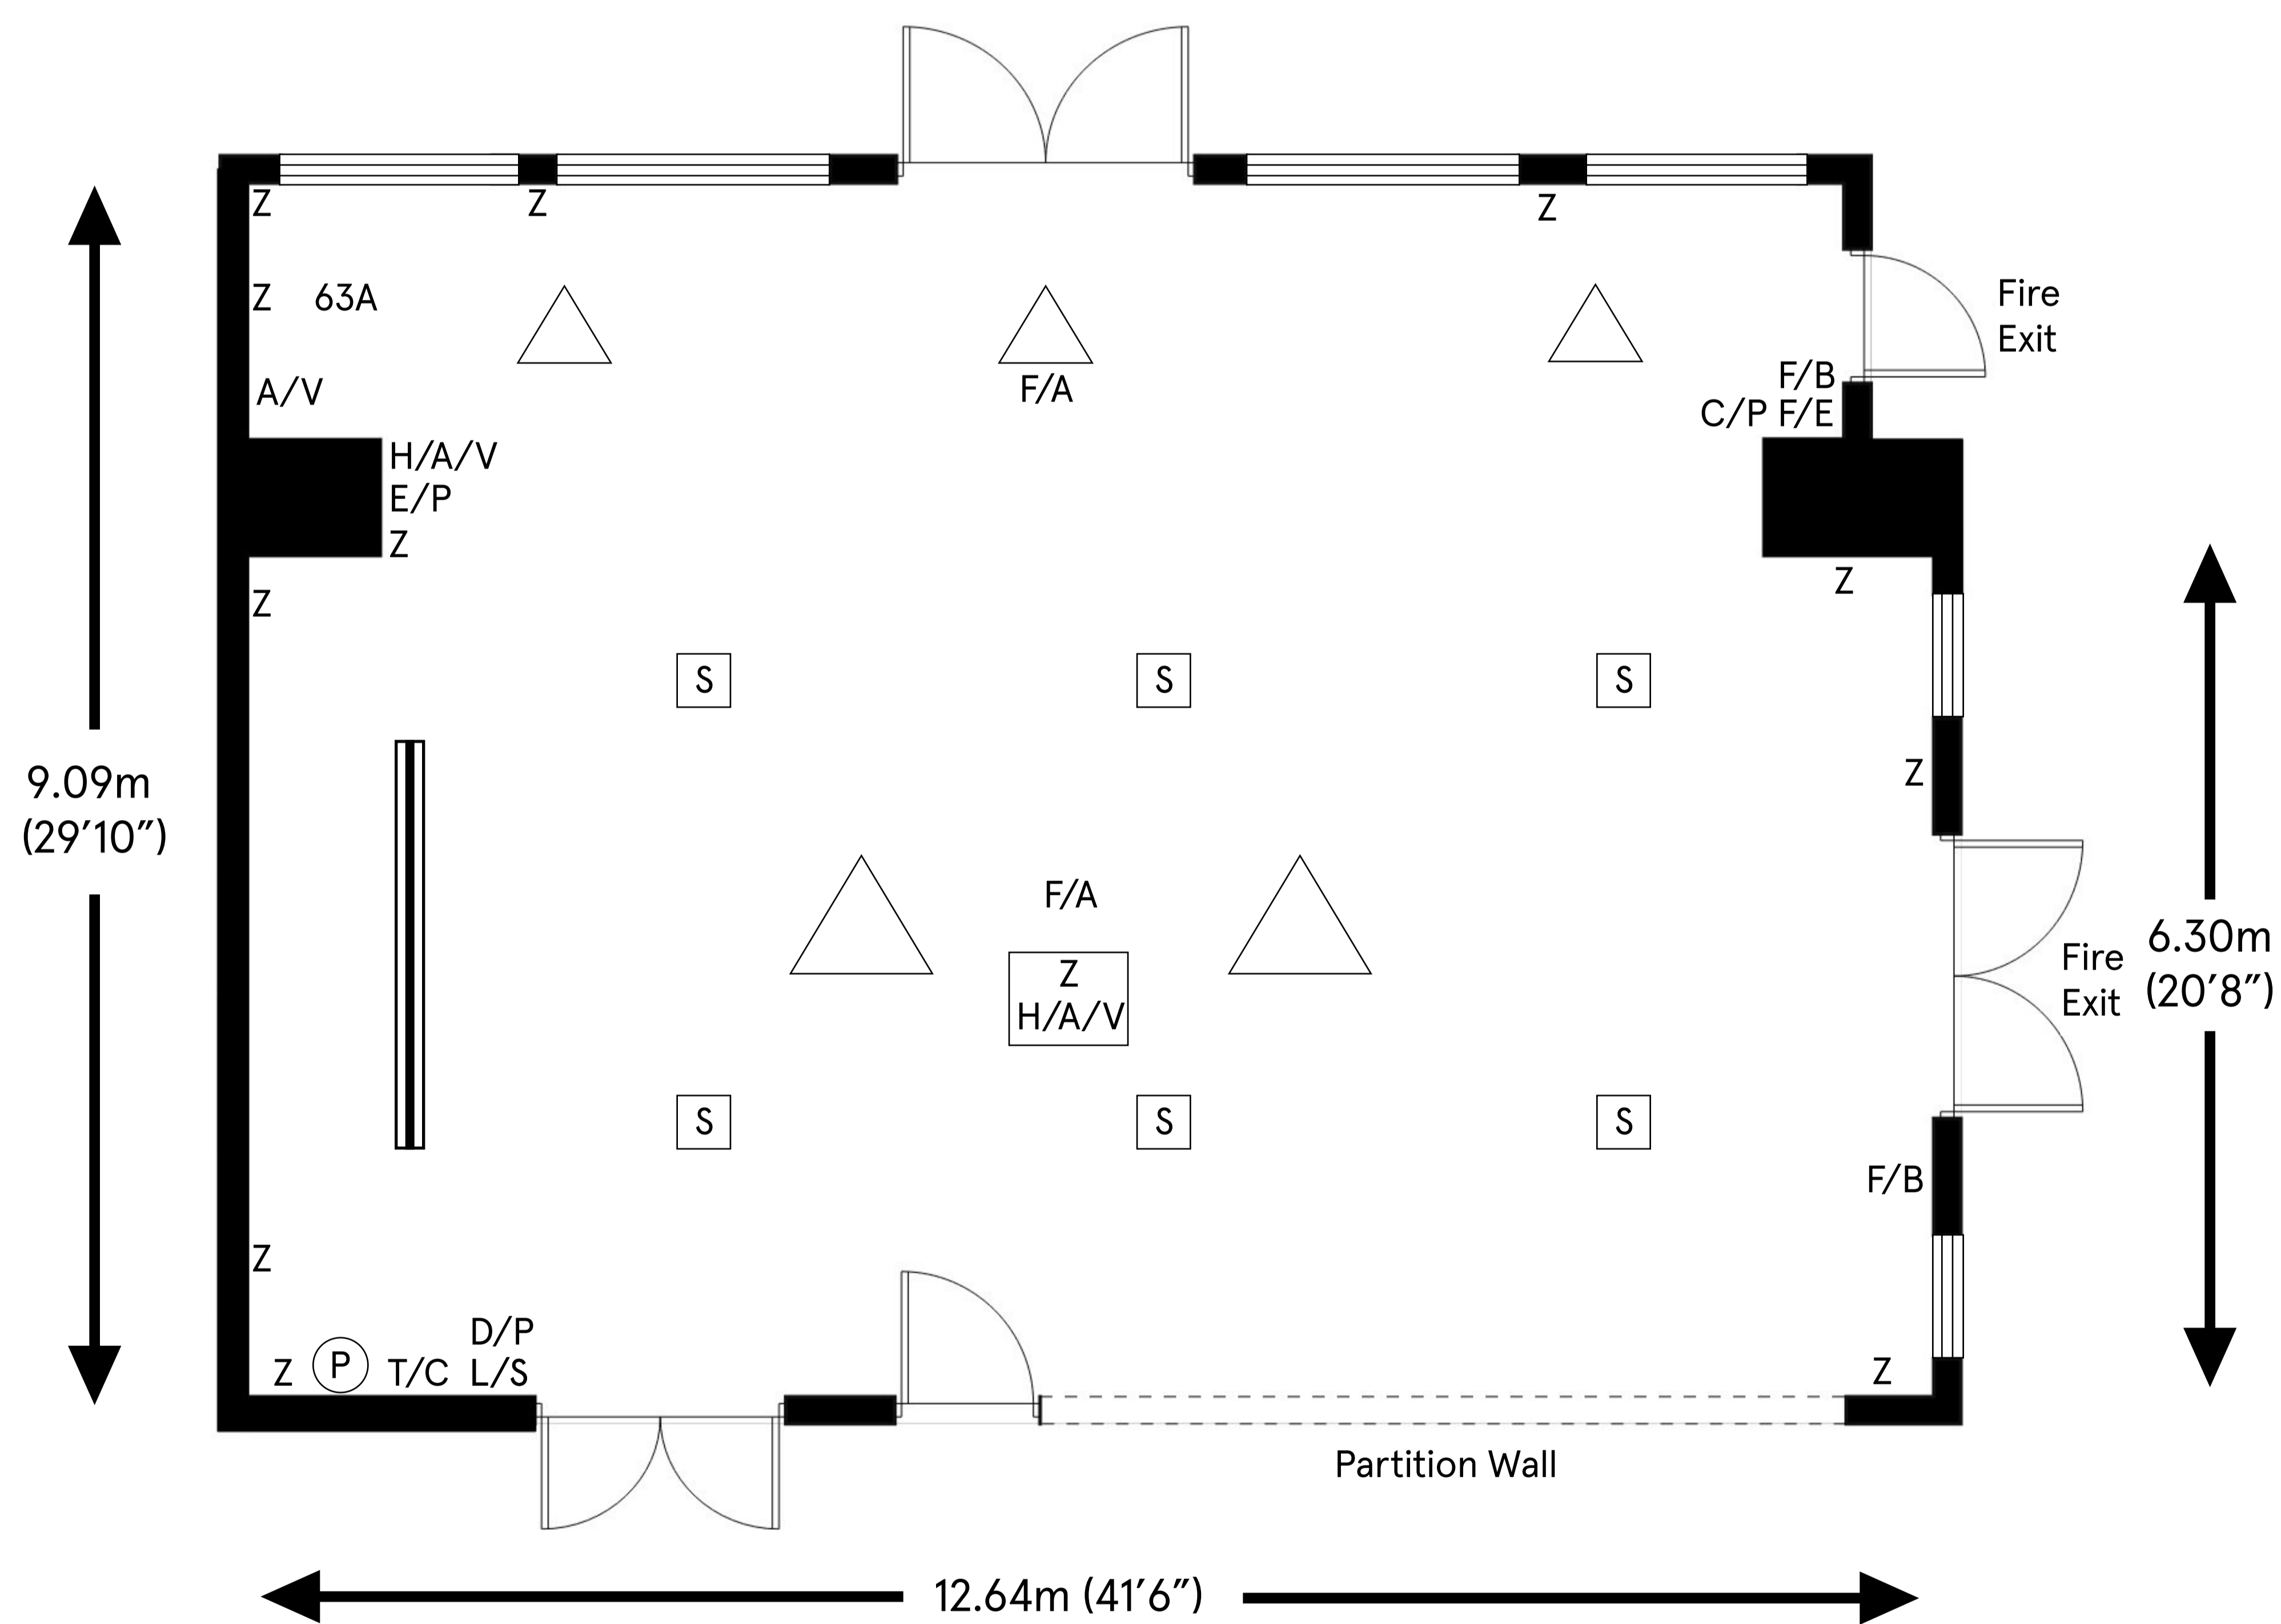

Wentworth

Ceiling height

Max 4.48m (14'8")

Min 2.42m (7'11")

Total approximate floor area

111.6 sq mt (1201.6 sq ft)

Key:

- | | | | |
|-----|--------------------|-------|----------------------------|
| Z | 13 Amp Sockets | 63A | 63 AMP Socket |
| (P) | Phone Line | (S) | Speaker |
| E/P | Ethernet Port | △ | Chandelier |
| A/V | AV Equipment | T/C | Temperature Control |
| L/S | Light switch Panel | C/P | Control Panel |
| F/B | Fire Alarm Button | D/P | Digital Control Panel |
| F/A | Fire Alarm | H/A/V | HDMI, Audio, VGA |
| F/E | Fire Extinguisher | ▬▬▬ | Drop Down Projector Screen |

For room capacity please refer to the room configuration charts