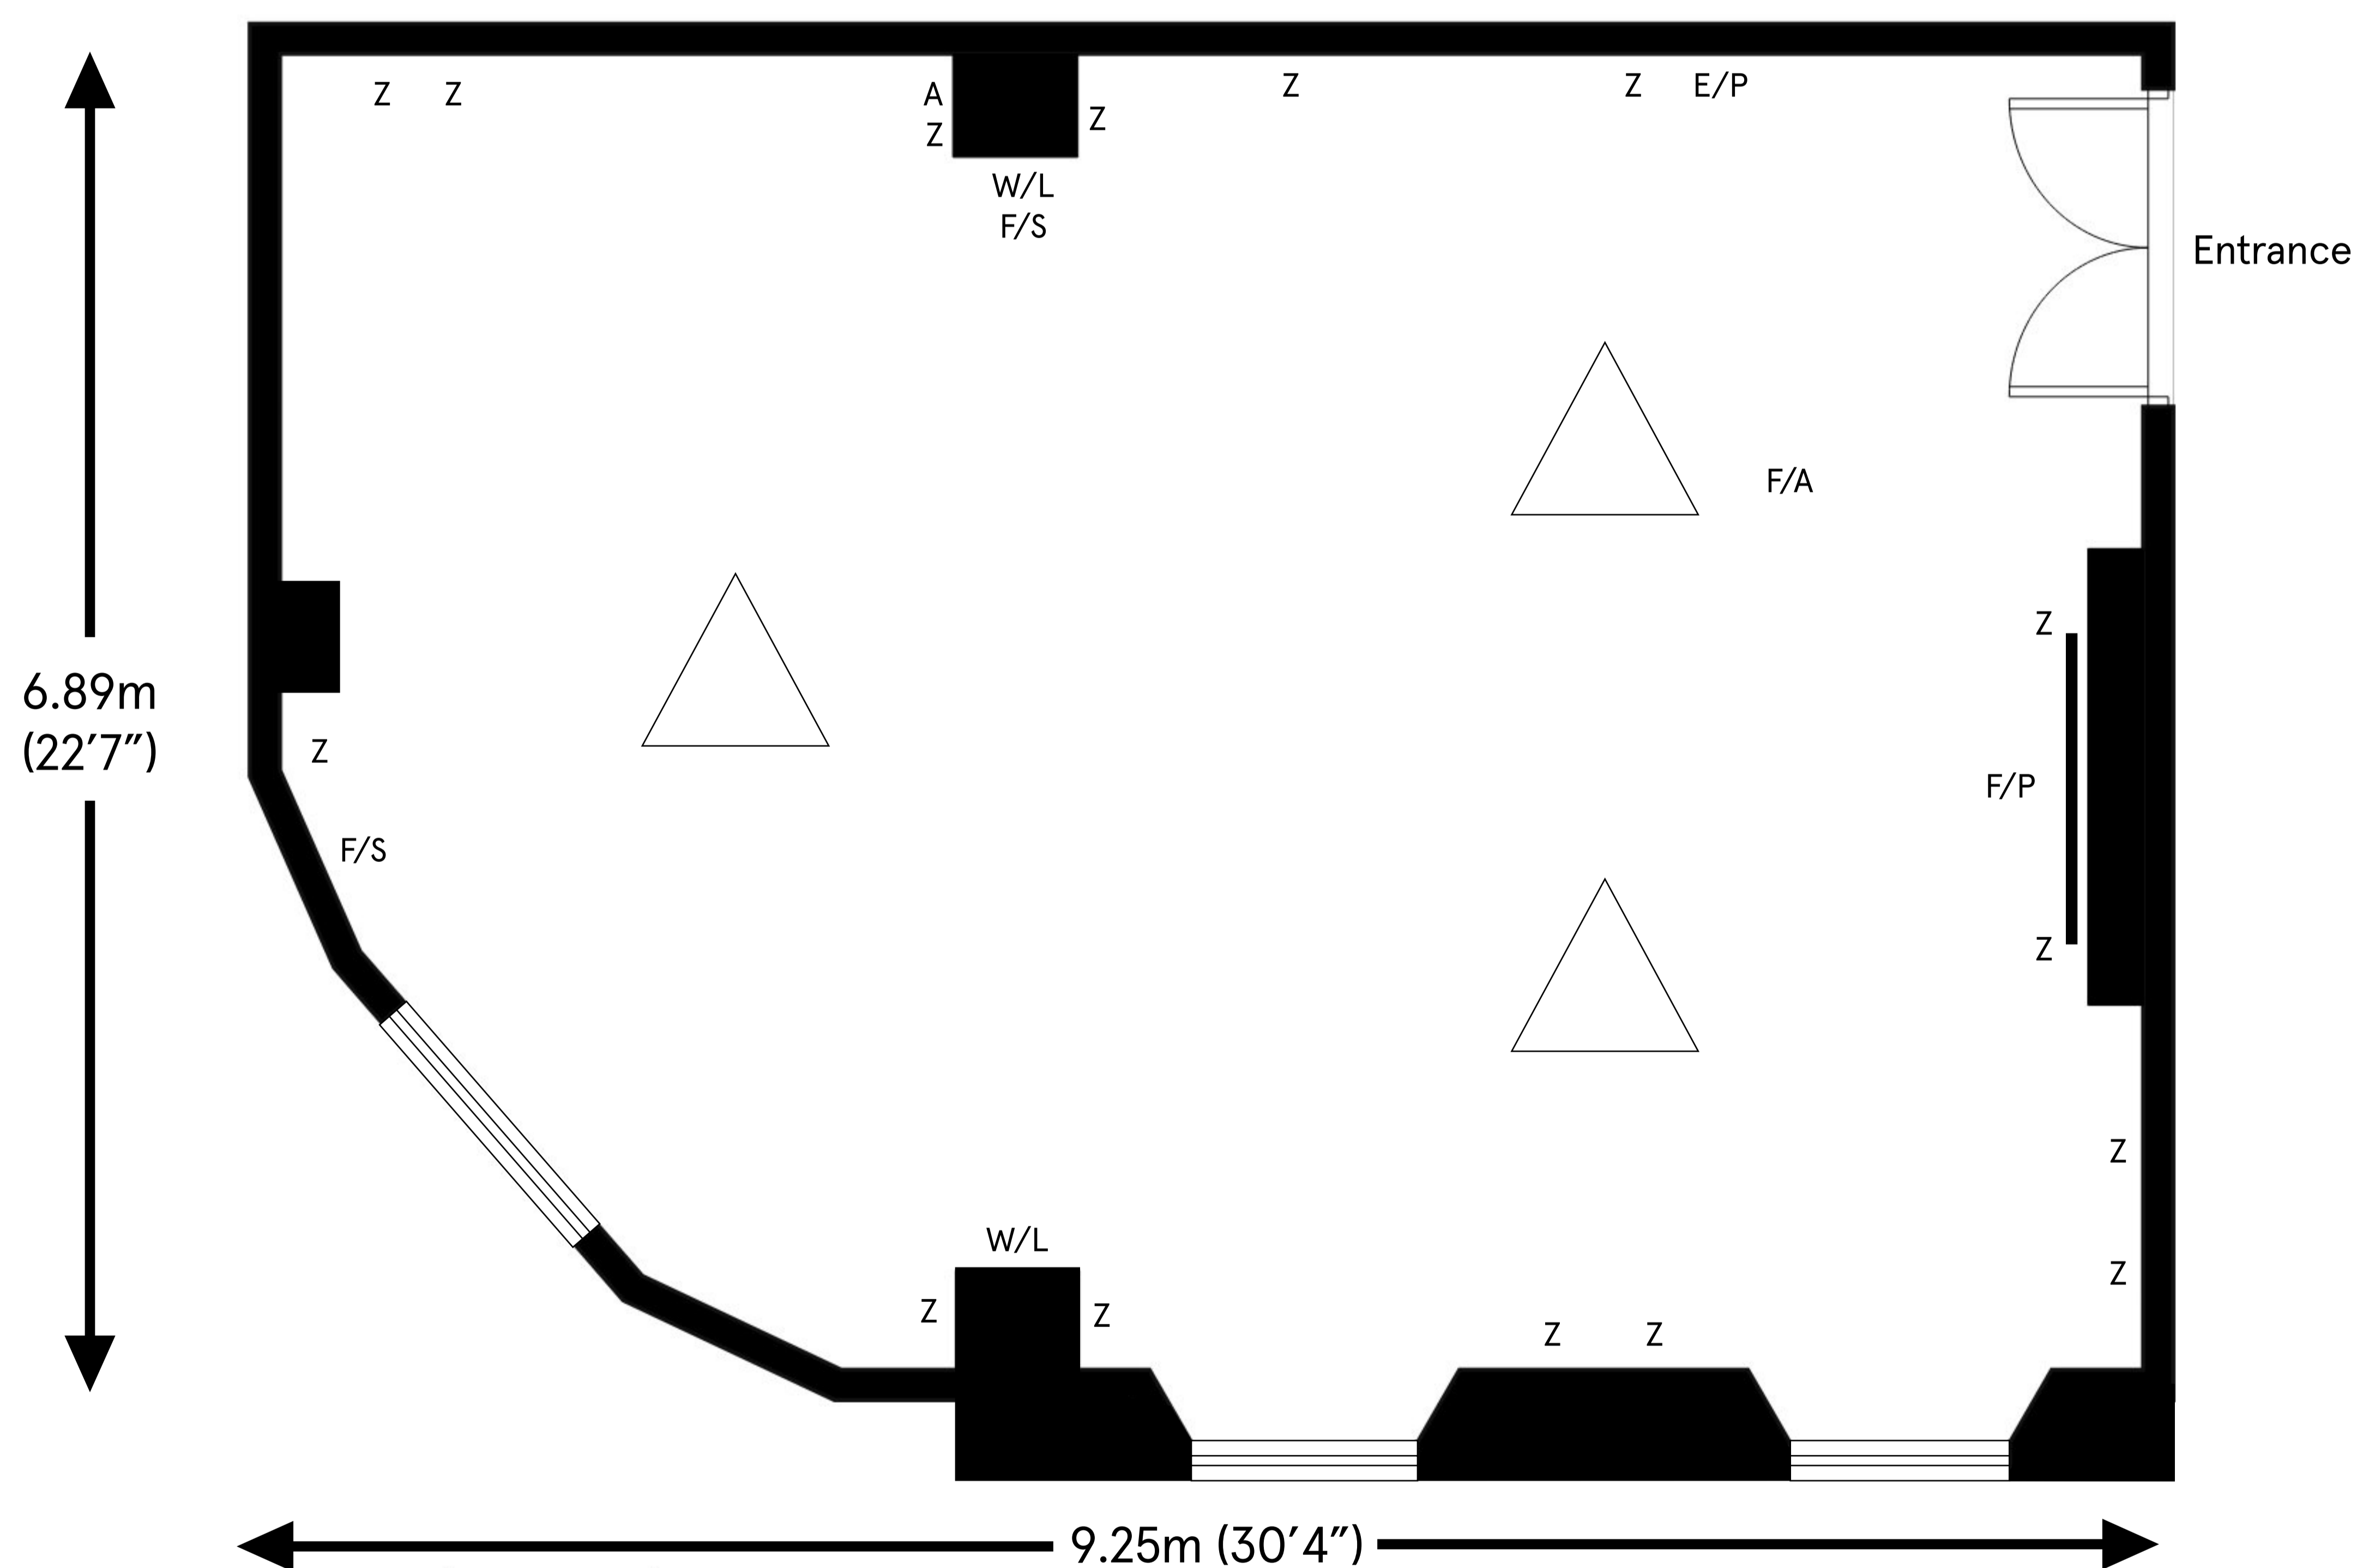

Gilbert Scott

Ceiling height

Max 2.89m (9'6")

Min 2.63m (8'8")

Total approximate floor area

58.05 sq mt (624.8 sq ft)

Key:

Z 13 Amp Socket
 E/P Ethernet Port
 F/S Fuse Switch
 F/A Fire Alarm
 W/L Wall Light

F/P Fire Place
 A Audio Volume
 Wall Mounted Television
 Chandelier