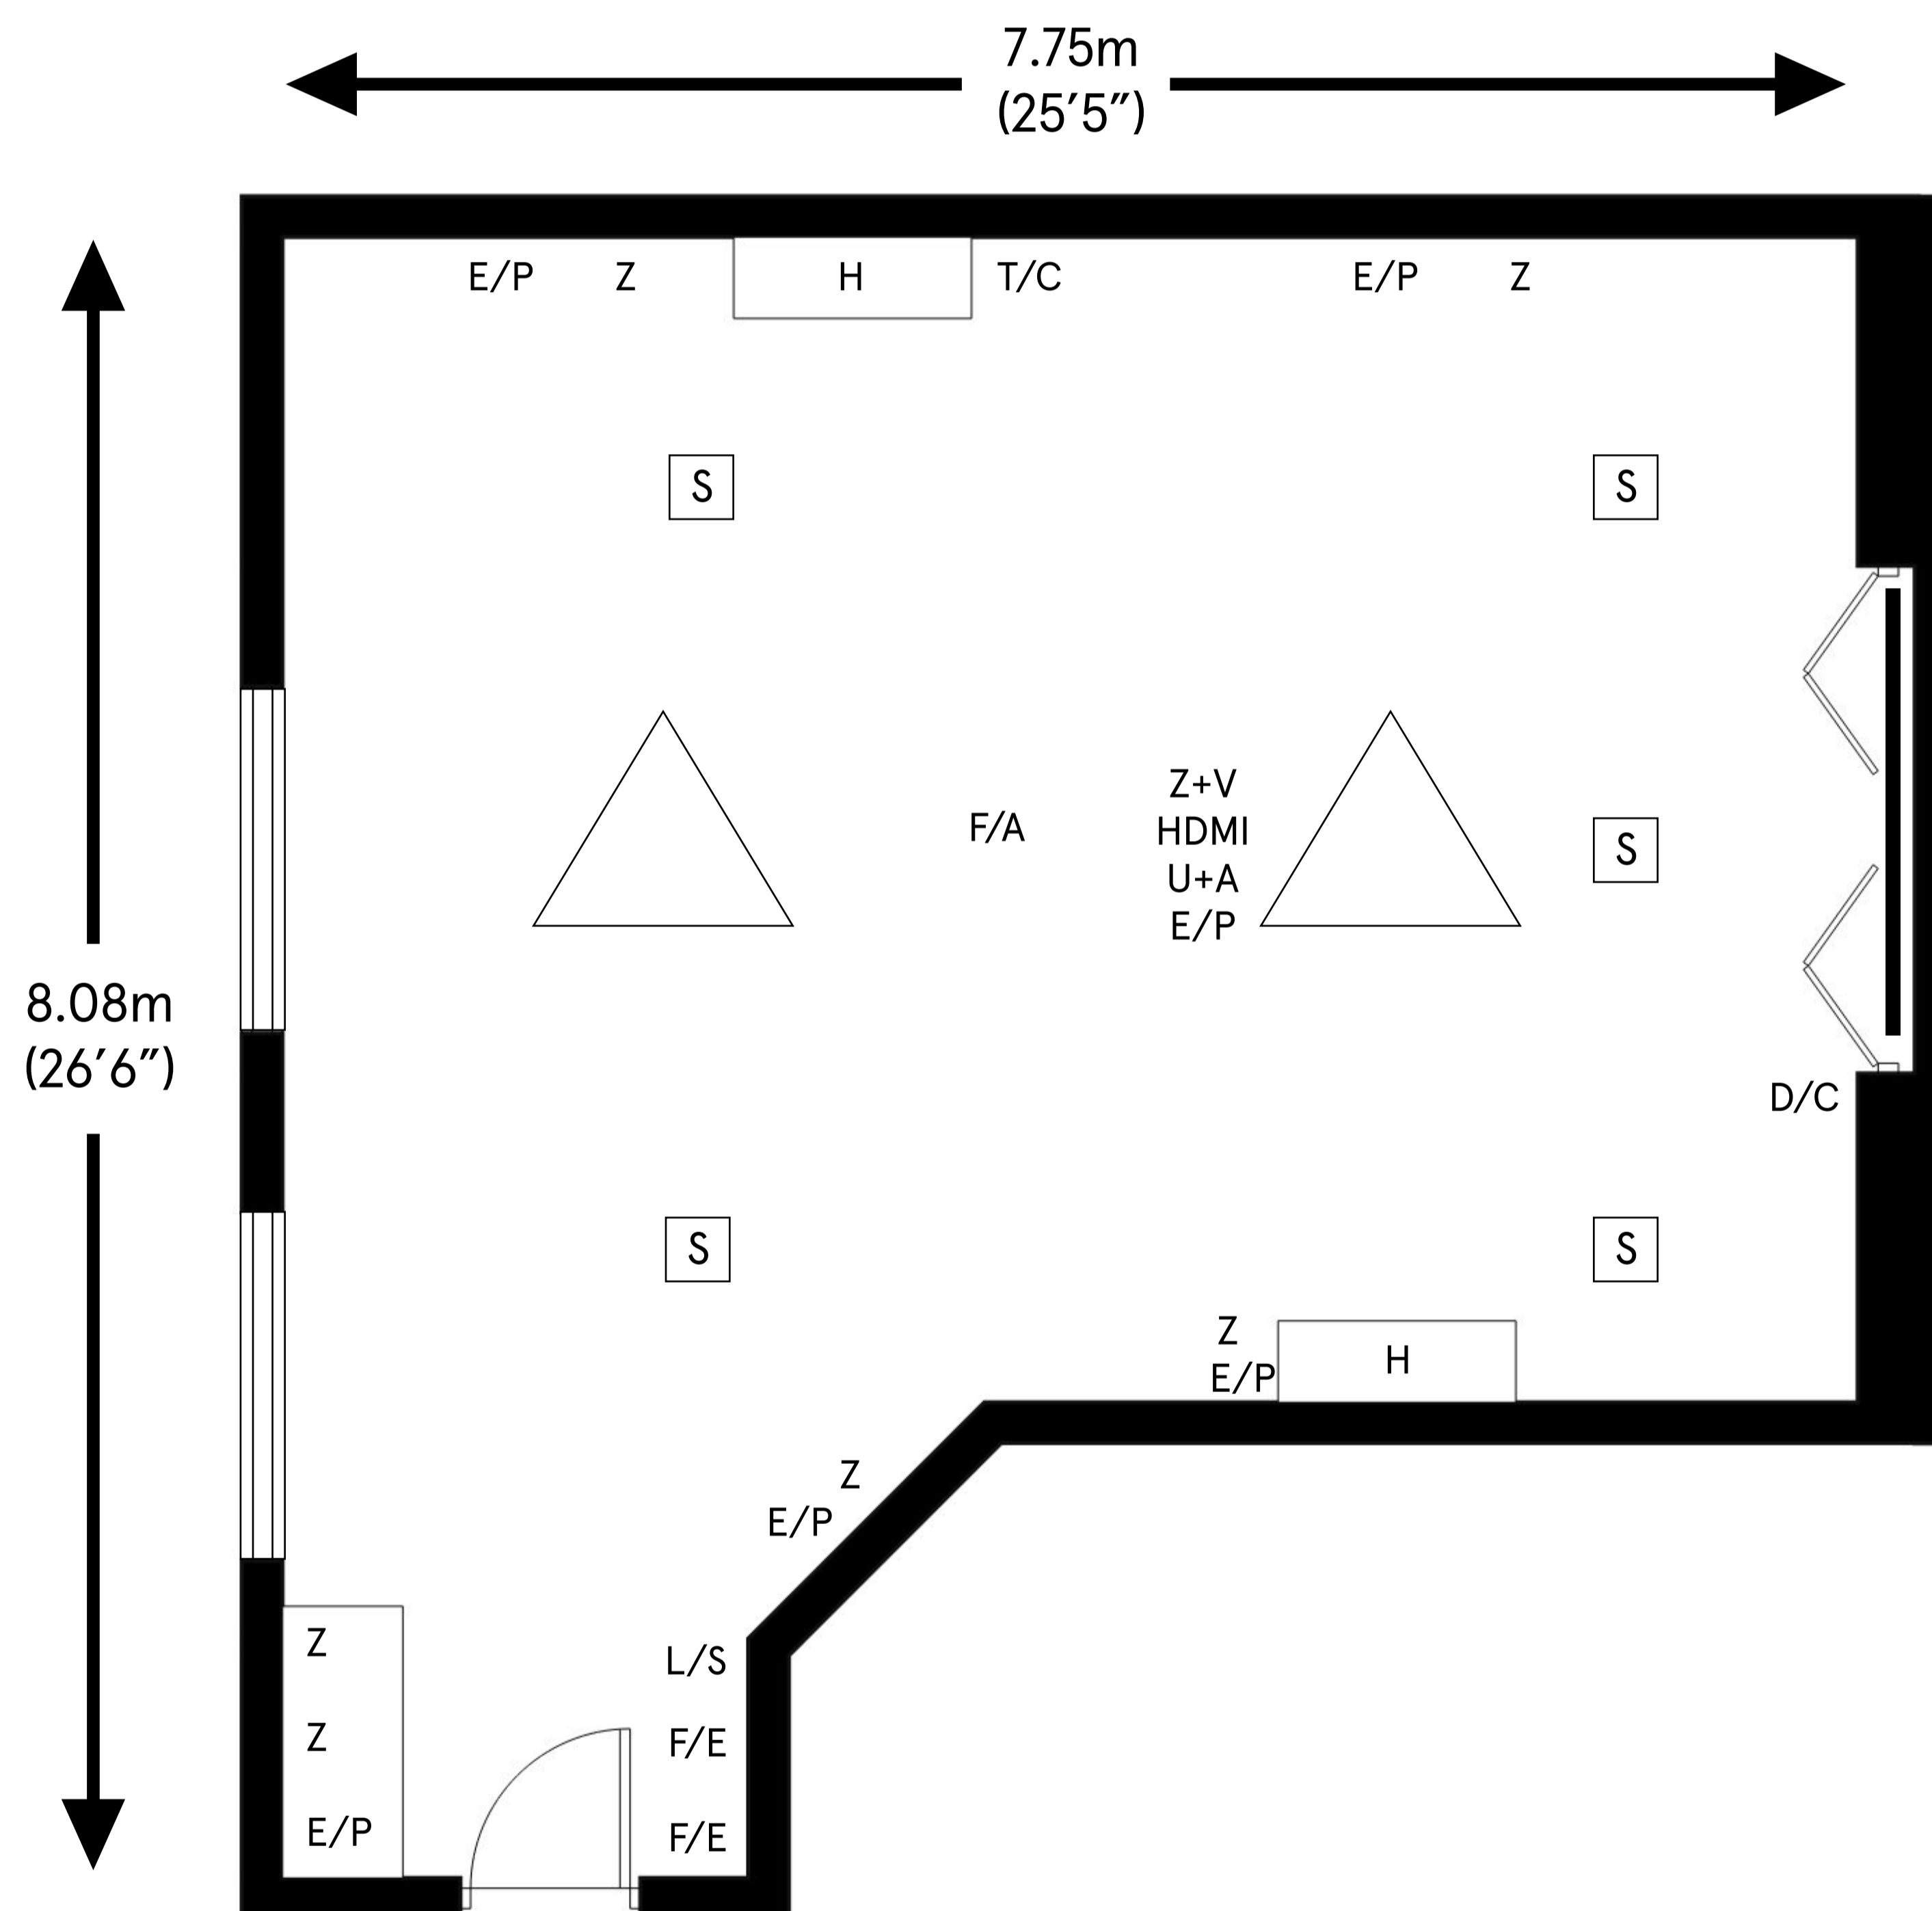

### Ceiling height

Max 3.17m (10'5")

Min 3.02m (9'11")

### Total approximate floor area

50.51 sq mt (543.1 sq ft)

For room capacity please refer to the room configuration charts