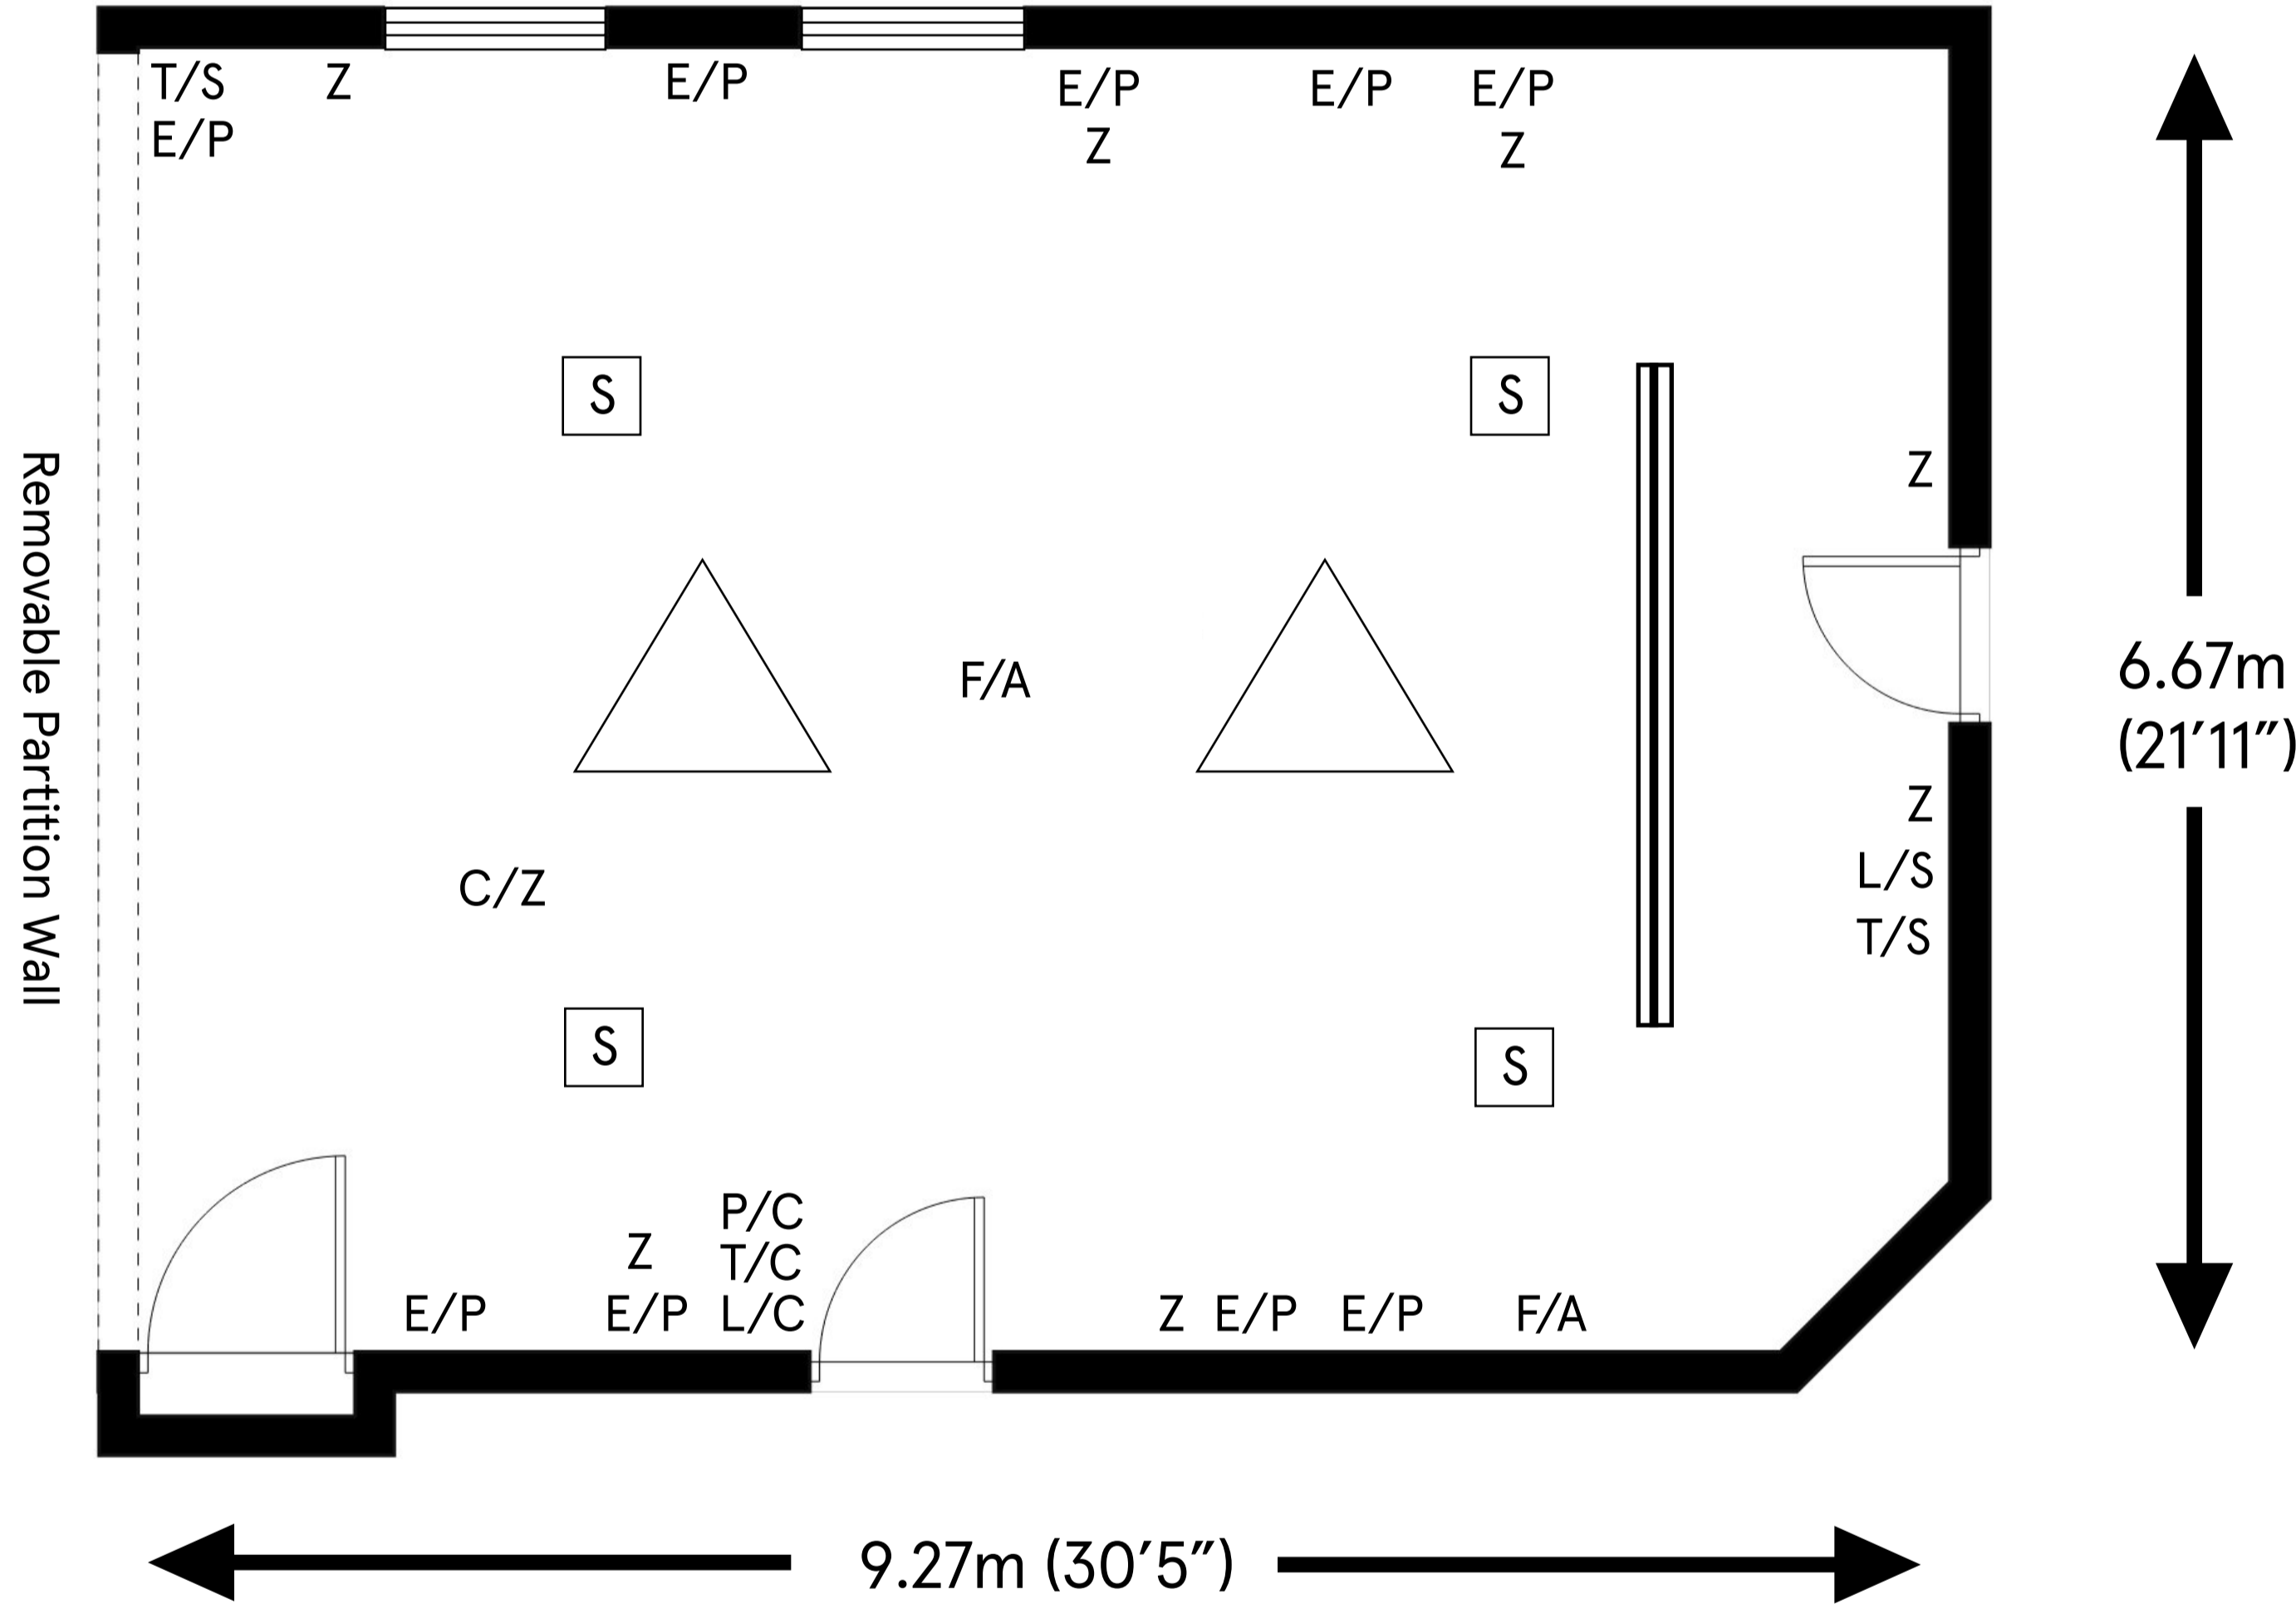

Eton

Ceiling height
 Max 3.45m (11'4")
 Min 3.08m (10'1")

Total approximate floor area
 61.44 sq mt (661.4 sq ft)

- Key:
- Z 13 Amp Socket
 - C/Z Ceiling 13 Amp
 - E/P Ethernet Port
 - L/C Lights Control
 - T/C Temperature Control
 - F/A Fire Alarm
 - [S] Speaker
 - T/S TV Socket
 - P/C Projector Control Panel
 - [Double Line] Dropdown Projector Screen
 - [Triangle] Chandelier

For room capacity please refer to the room configuration charts