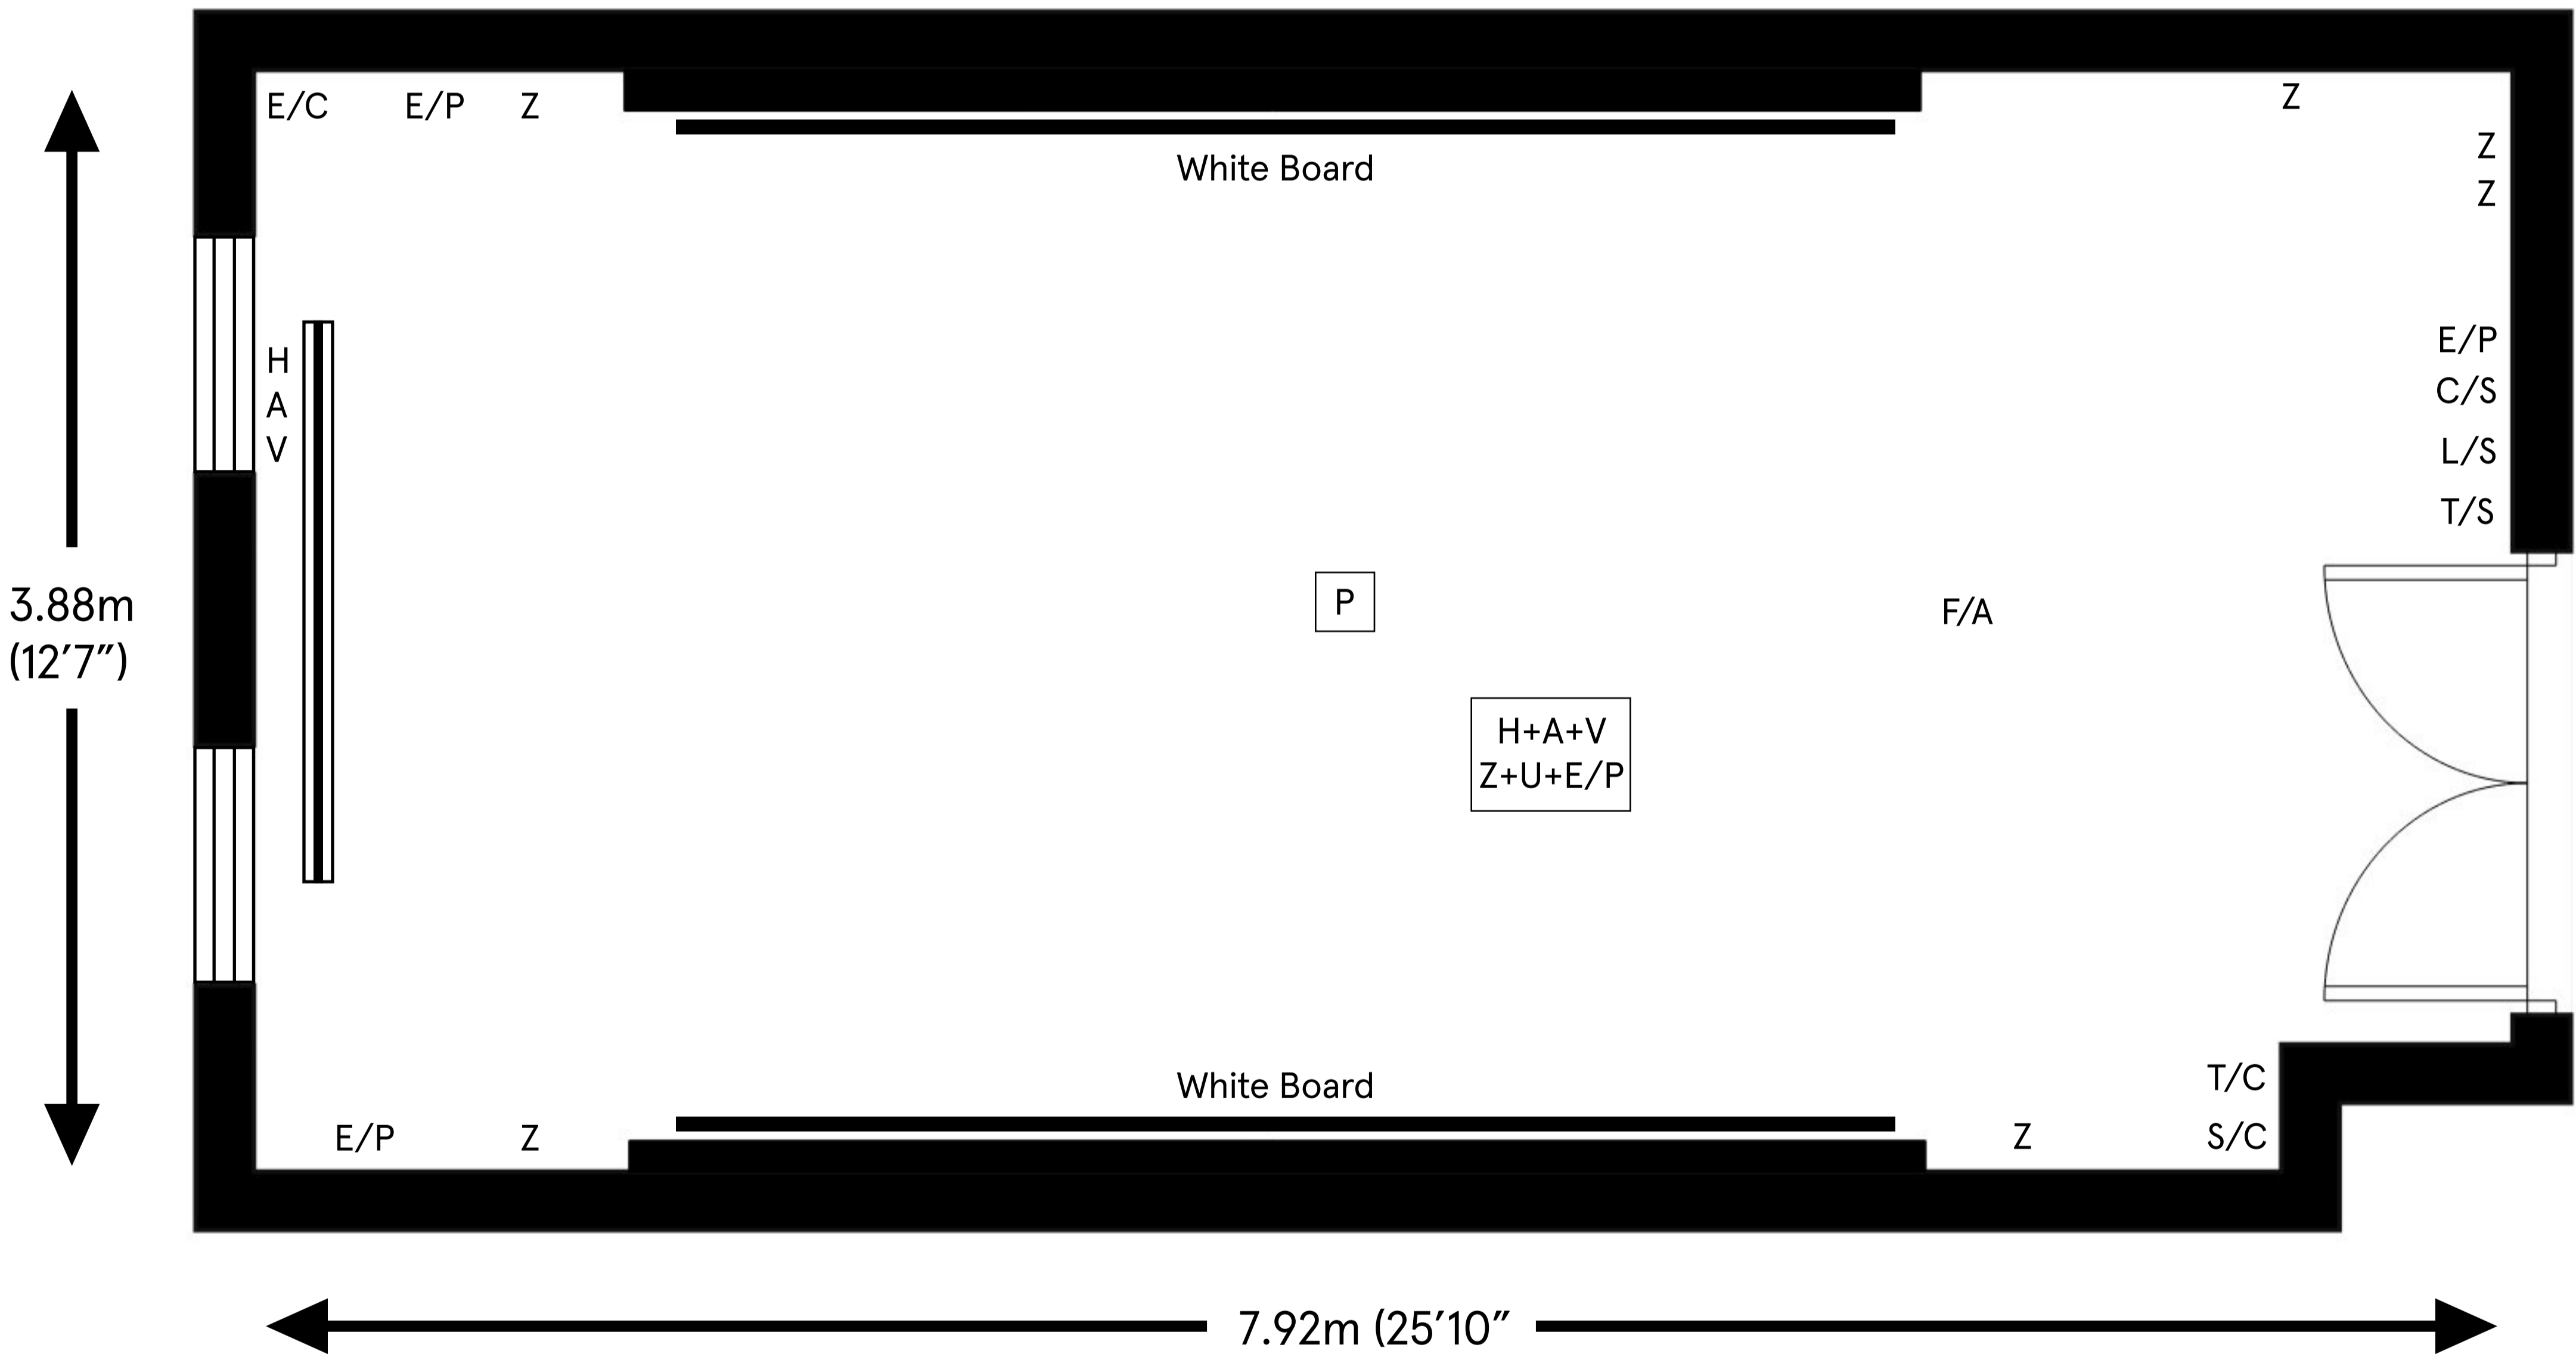

Yellow Room

Ceiling height

Max 2.48m (8'2")

Min 2.00m (6'7")

Total approximate floor area

29.86 sq mt (321.4 sq ft)

- Key:**
- Z 13 Amp Socket
 - (P) Phone Line
 - E/P Ethernet Port
 - U USB Port
 - L/S Light switch
 - F/A Fire Alarm
 - E/C Electric Curtain Track
 - C/S Curtain Switch
 - T/S TV Socket
 - S/C Security Camera
 - (P) Table Projector
 - T/C Temperature Control
 - H HDMI Input
 - V VGA
 - A Audio
 - Drop Down Projector Screen

For room capacity please refer to the room configuration charts