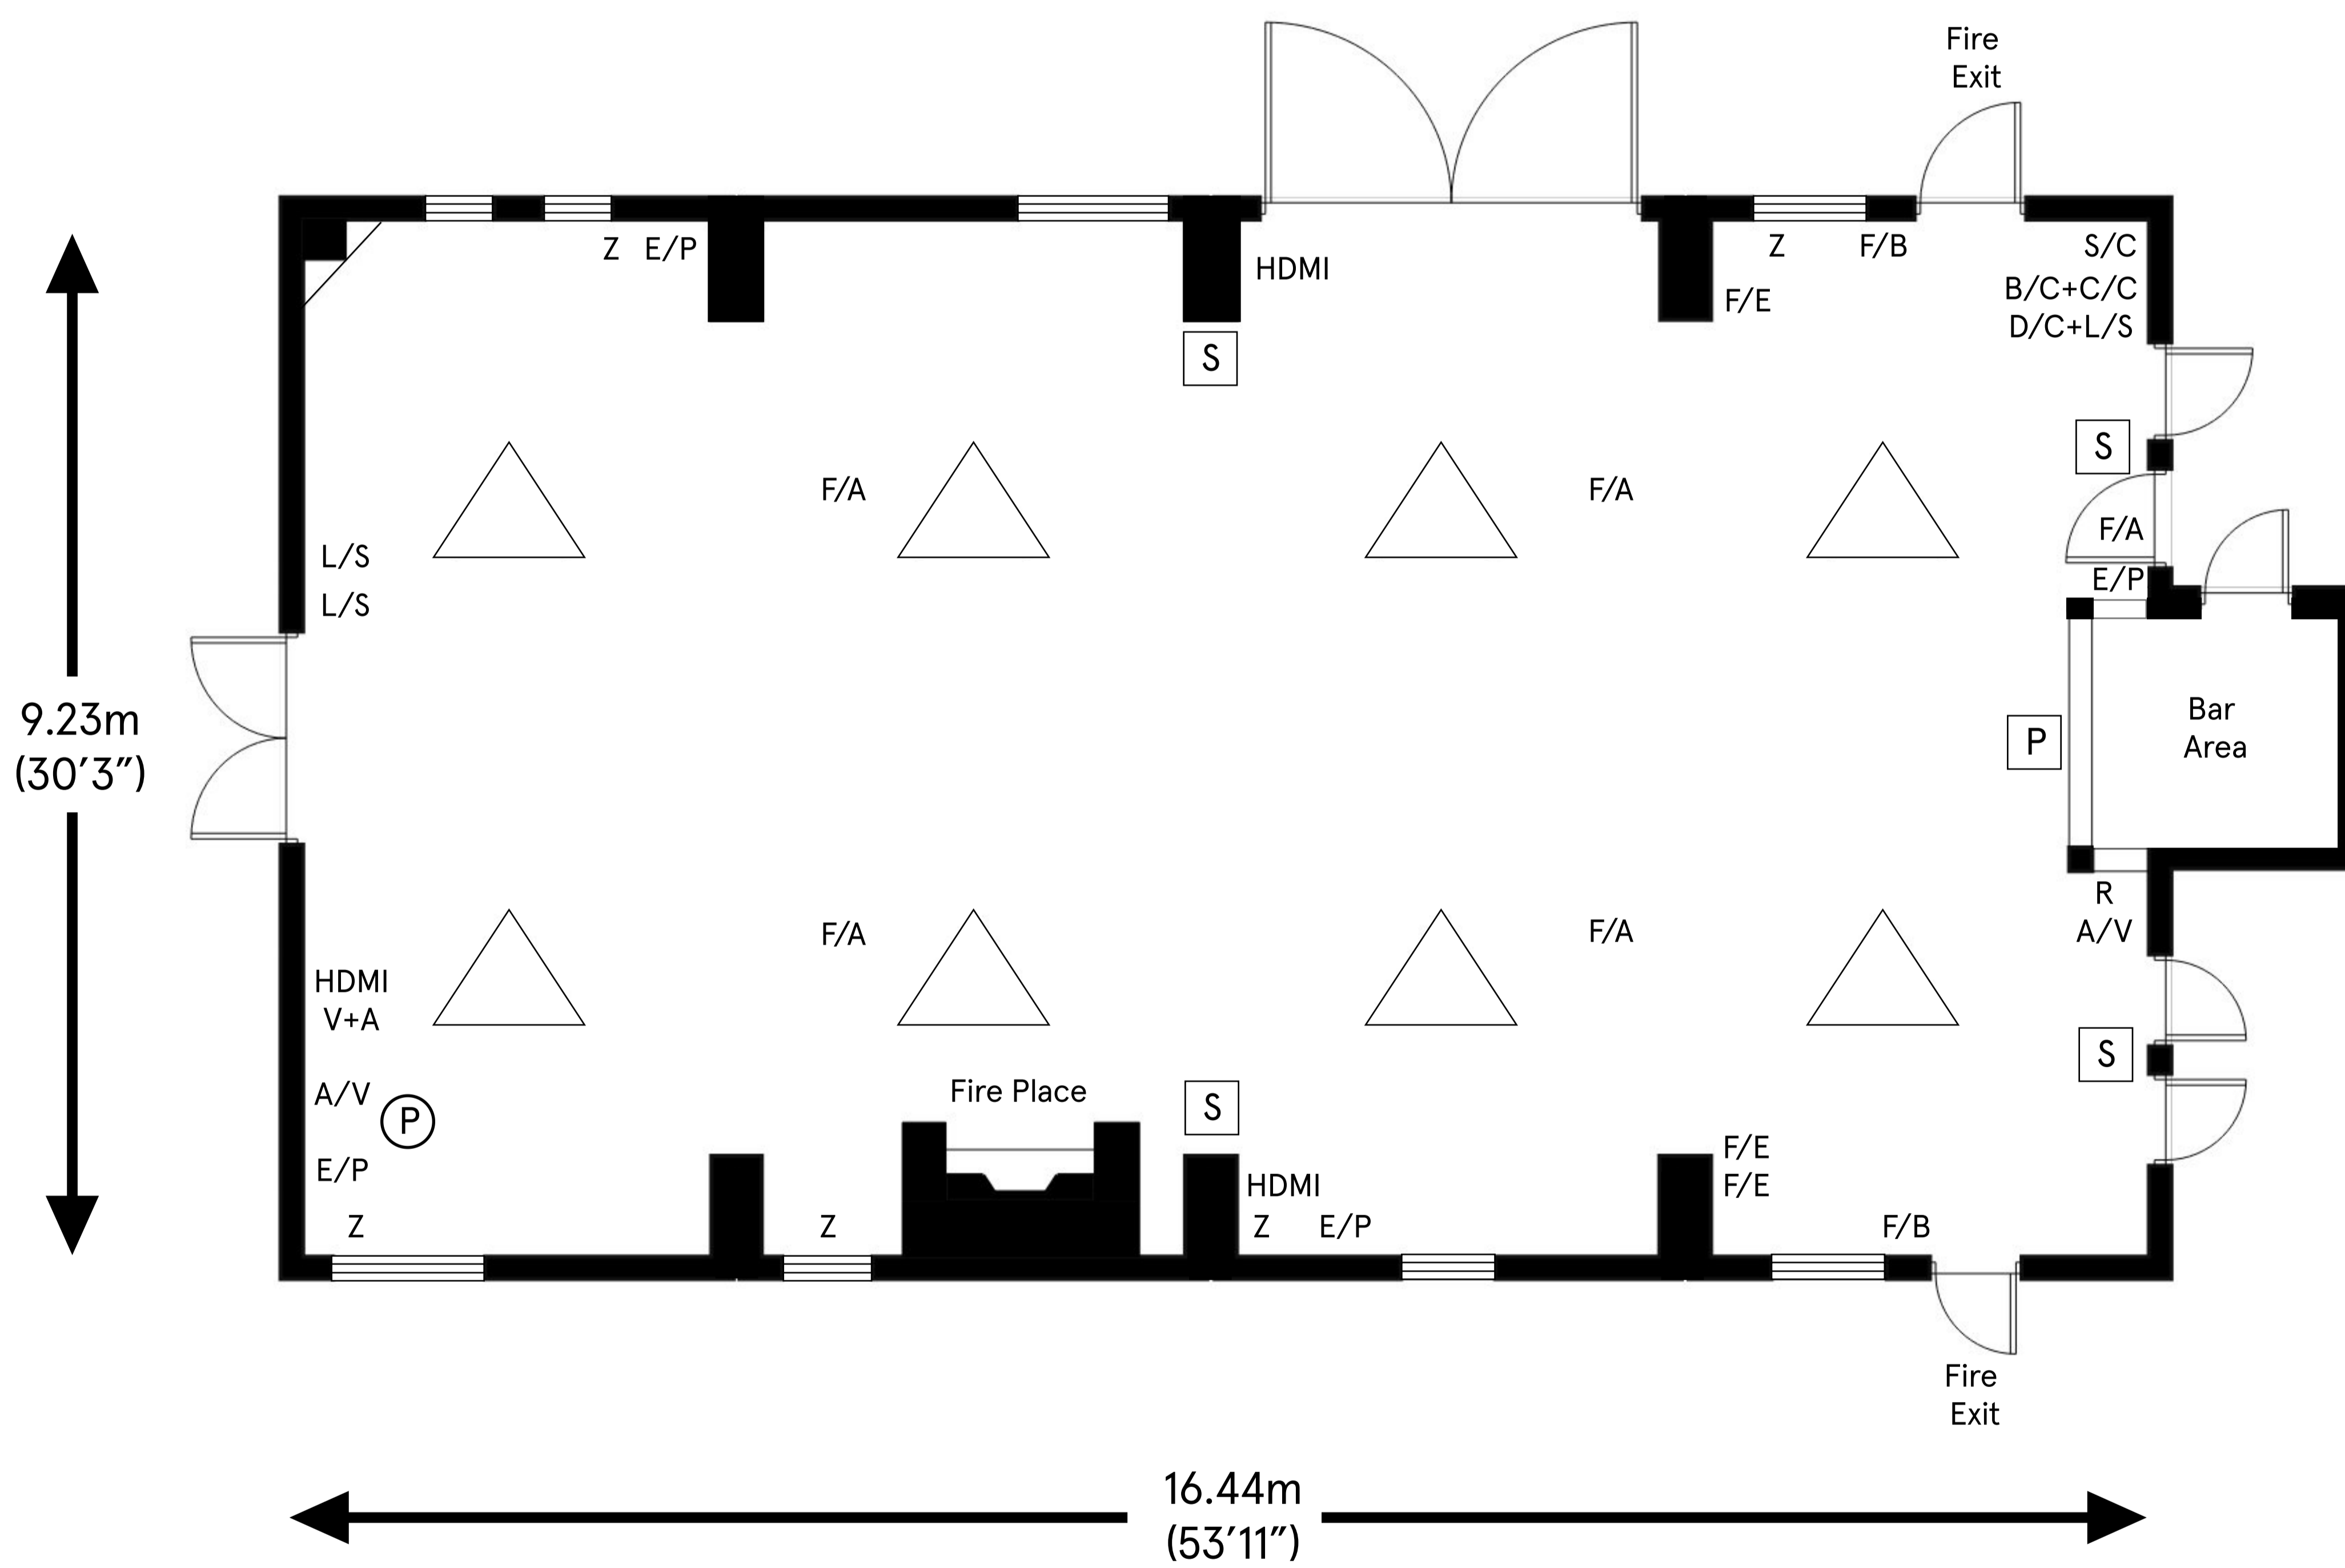

### Ceiling height

Max 6.30m (20'8")

Min 2.71m (8'11")

### Total approximate floor area

149.29 sq mt (1607 sq ft)

### Key:

Z	13 Amp Sockets	R	Router
E/P	Ethernet Port	S/C	Security Camera
L/S	Light switch Panel	HDMI	HDMI Input
Ⓟ	Phone Line	V	VGA Input
B/C	Blinds Control	A	Audio Input
C/C	Curtain Control	A/V	Audio/Video Socket
F/A	Fire Alarm	D/C	Display & Audio Control
F/B	Fire Alarm Button	Ⓟ	Ceiling Mounted Projector
F/E	Fire Extinguisher	△	Chandelier
Ⓢ	Speaker		